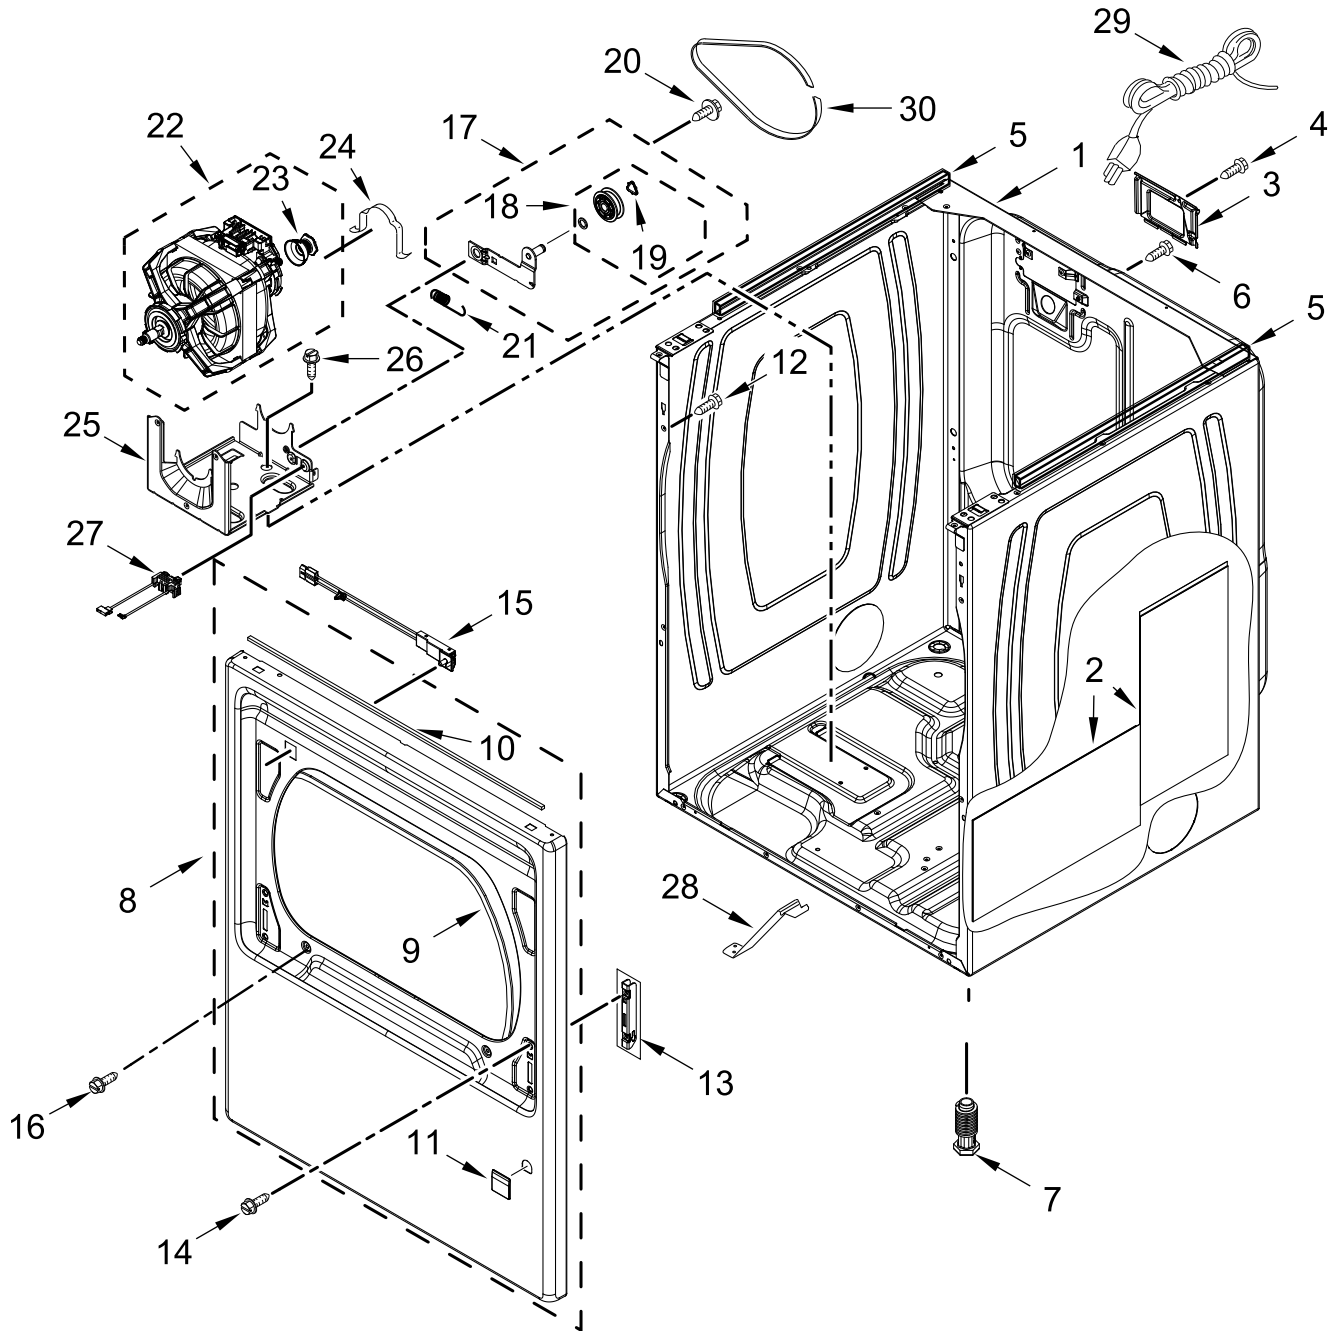

GAS DRYER

MODELS:

MGD6230HW3 (White)

MGD6230HC3 (Chrome Shadow)

TOP AND CONSOLE PARTS

TOP AND CONSOLE PARTS

<u>Illus. No.</u>	<u>Part No.</u>	<u>Description</u>	<u>Illus. No.</u>	<u>Part No.</u>	<u>Description</u>	<u>Illus. No.</u>	<u>Part No.</u>	<u>Description</u>
1		Literature Parts	4		Console	10		Top
	W11555818	Installation Instructions		W11127506	White		W11623537	White
	W11175222	Tech Sheet		W11128046	Chrome Shadow		W11623547	Chrome Shadow
	W11555135	Quick Start Guide	5	8312709	Clip, Console	11	W11431865	Bracket, Electronic Control
	W11527531	Wiring Diagram	6	W10298336	Nut, "U"	12	W11496633	Appliance Control Unit (ACU)
2	W11164010	Assembly, Console Fascia (Complete)	7	W11433112	Panel, Rear Console	13	W11556661	Harness, Main
3	W11164276	Harness, User Interface (HMI)	8	3390647	Screw	14	359625	Screw
			9	9740848	Screw			

CABINET PARTS

CABINET PARTS

<u>Illus.</u> <u>No.</u>	<u>Part No.</u>	<u>Description</u>	<u>Illus.</u> <u>No.</u>	<u>Part No.</u>	<u>Description</u>	<u>Illus.</u> <u>No.</u>	<u>Part No.</u>	<u>Description</u>
1		Cabinet	10	W11261179	Seal, Foam	19	W10512946	Washer, Tri Ring
	W11161907	White	11		Plug, Front Panel	20	3389420	Screw
	W11174572	Chrome Shadow		8564457	White	21	W10446781	Spring, Idler
2	W11313127	Panel, Dampening		W11305280	Chrome Shadow	22	W11492434	Assembly, Motor
3	8317339	Cover, Terminal Block	12	8281212	Screw	23	W10460106	Pulley, Motor
4	3390631	Screw	13	W11116026	Hinge, Inner Door (Receptacle)	24	W10121316	Clamp, Motor Mount
5	W11241070	Seal, Foam	14	W10704731	Screw	25	W11404905	Bracket, Motor Mounting
6	W10773242	Screw	15	W11307535	Assembly, Door Switch	26	343641	Screw
7	W11332301	Foot, Dryer	16	3357011	Screw	27	W10774832	Switch, Broken Belt
8		Panel, Front	17	W10547287	Assembly, Idler	28	8529757	Bracket, Burner
	W11122123	White	18	W10468057	Assembly, Pulley	29	W10869141	Cord, Power
	W11176922	Chrome Shadow				30	3387610	Belt, Drive
9	3387242	Seal, Front Panel						