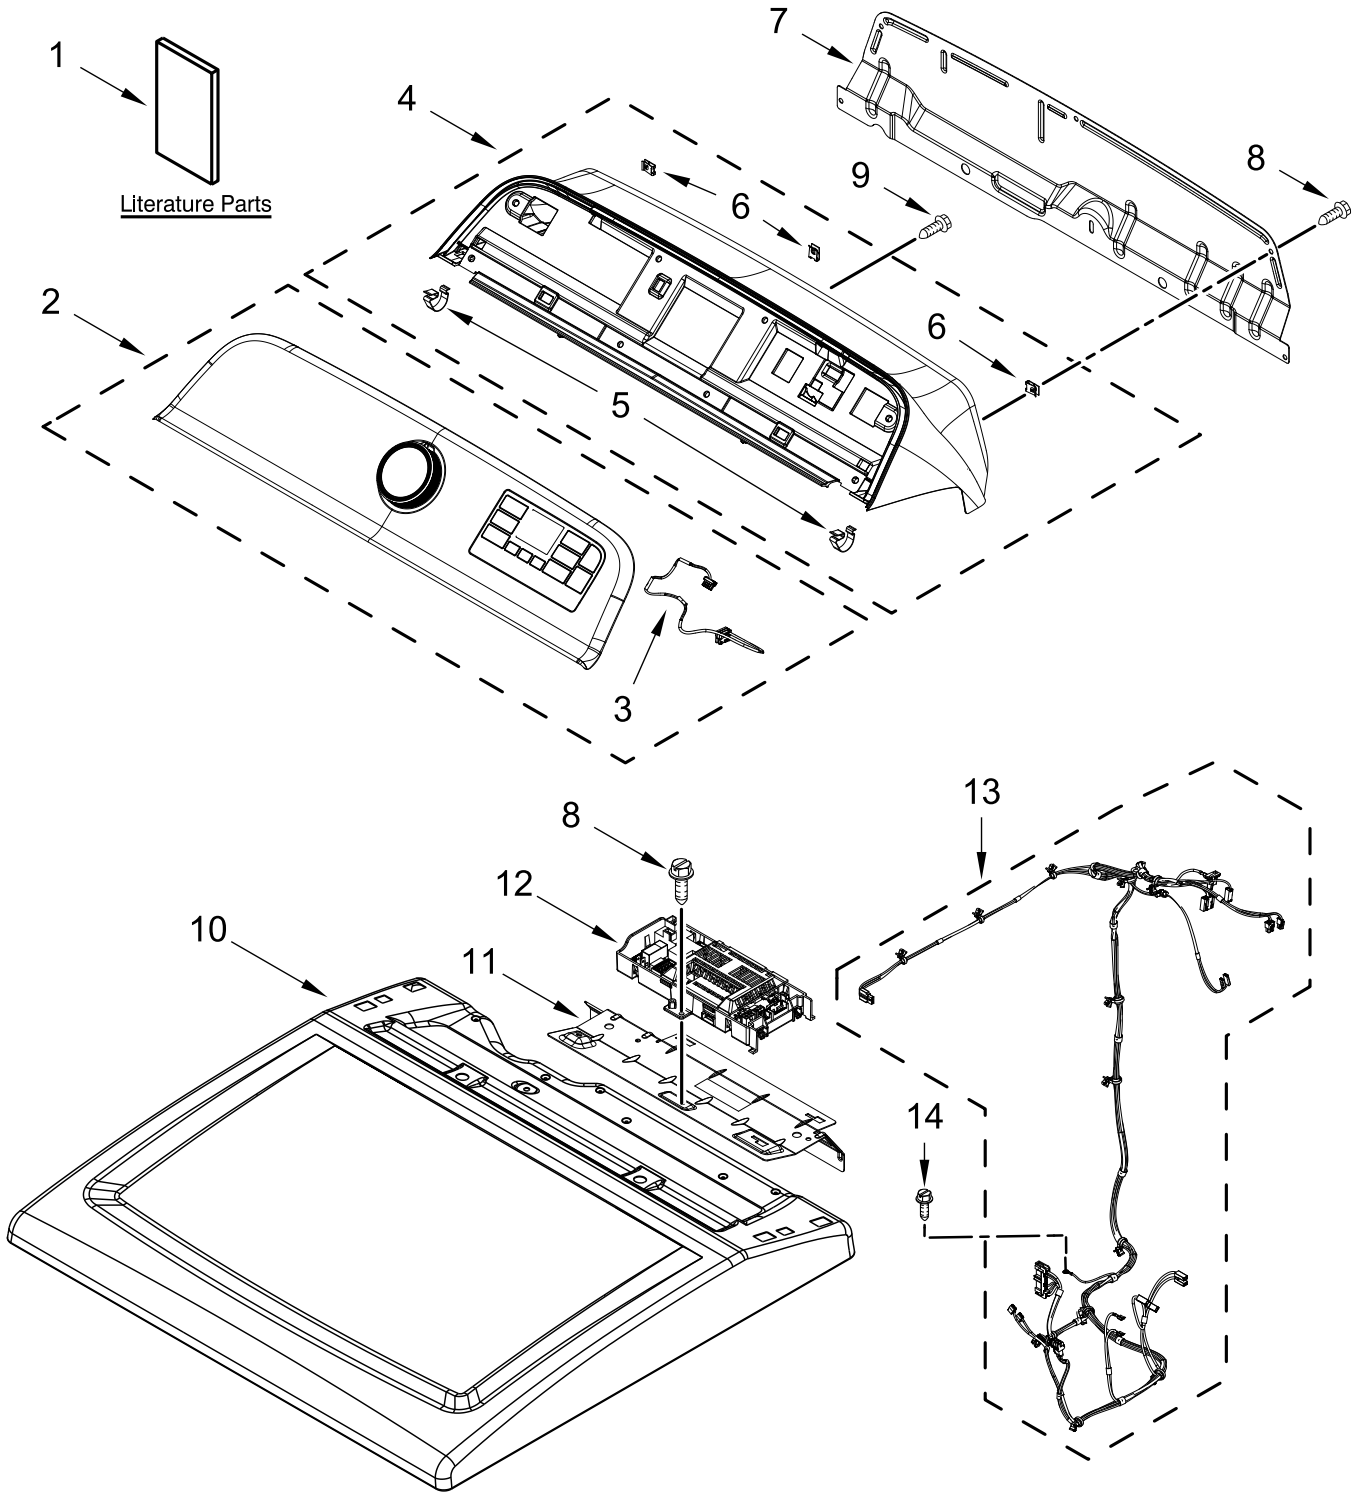

GAS DRYER

MODELS:

MGD6230HW3 (White)

MGD6230HC3 (Chrome Shadow)

TOP AND CONSOLE PARTS

TOP AND CONSOLE PARTS

<u>Illus. No.</u>	<u>Part No.</u>	<u>Description</u>	<u>Illus. No.</u>	<u>Part No.</u>	<u>Description</u>	<u>Illus. No.</u>	<u>Part No.</u>	<u>Description</u>
1		Literature Parts	4		Console	10		Top
	W11555818	Installation Instructions		W11127506	White		W11623537	White
	W11175222	Tech Sheet		W11128046	Chrome Shadow		W11623547	Chrome Shadow
	W11555135	Quick Start Guide	5	8312709	Clip, Console	11	W11431865	Bracket, Electronic Control
	W11527531	Wiring Diagram	6	W10298336	Nut, "U"	12	W11496633	Appliance Control Unit (ACU)
2	W11164010	Assembly, Console Fascia (Complete)	7	W11433112	Panel, Rear Console	13	W11556661	Harness, Main
3	W11164276	Harness, User Interface (HMI)	8	3390647	Screw	14	359625	Screw
			9	9740848	Screw			