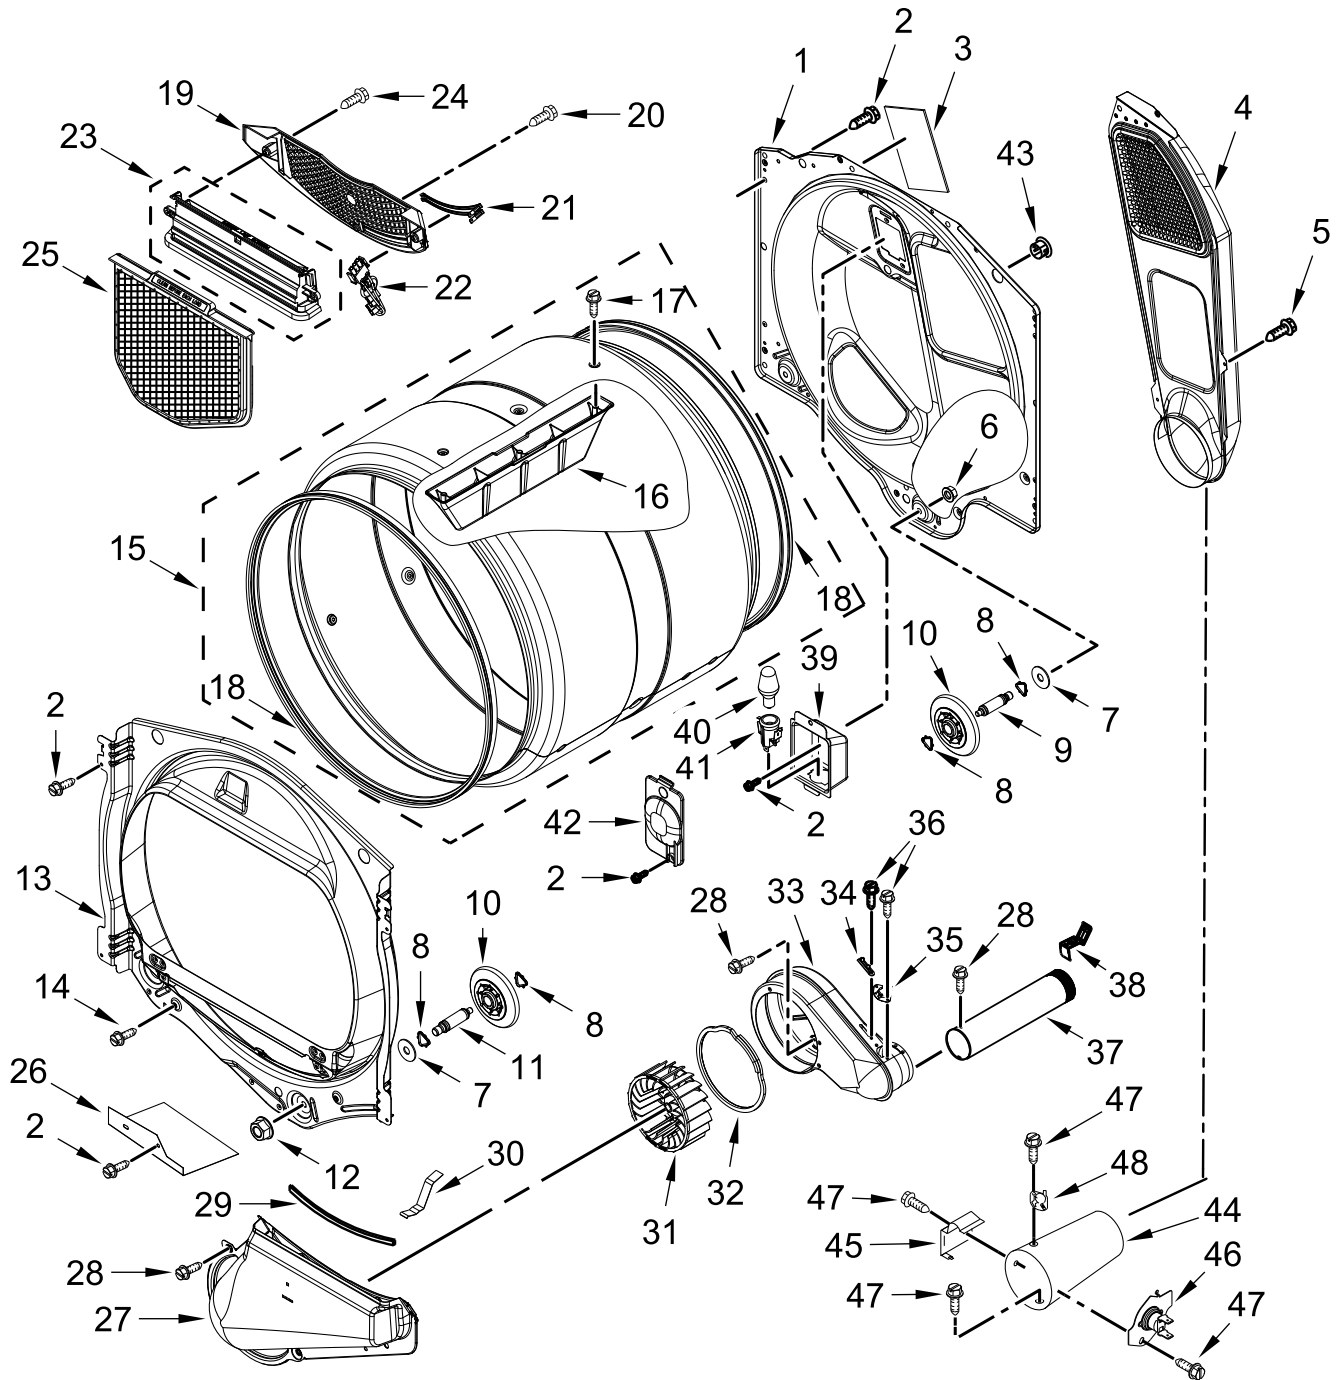

BULKHEAD PARTS

BULKHEAD PARTS

<u>Illus.</u> <u>No.</u>	<u>Part No.</u>	<u>Description</u>	<u>Illus.</u> <u>No.</u>	<u>Part No.</u>	<u>Description</u>	<u>Illus.</u> <u>No.</u>	<u>Part No.</u>	<u>Description</u>
1	W11162455	Bulkhead, Rear	16	697693	Baffle, Drum	32	W10841728	Seal, Spill Guard
2	3390647	Screw	17	W10219342	Screw	33	8544362	Housing, Blower
3	W10504381	Pad, Foam	18	W10521118	Seal, Drum	34	W10693363	Fuse, Thermal (91C)
4	W10293765	Assembly, Air Duct	19	W10692558	Grill, Outlet	35	8577274	Thermistor
5	8533971	Screw	20	695240	Screw	36	693995	Screw
6	W10001120	Nut, Hex (Left Hand Thread)	21	3387223	Sensor, Electrode	37	8066224	Pipe, Exhaust
7	3387459	Washer	22	W10298258	Harness, Sensor	38	8572105	Clip, Exhaust
8	W10512946	Washer, Tri Ring	23	W10685669	Assembly, Outlet Housing	39	8578825	Bracket, Drum Light
9	W10359271	Shaft, Drum Roller - Right Hand Thread	24	3387230	Screw	40	3406124	Bulb, Light
10	W10314171	Roller, Support	25		Lint Screen	41	W10214261	Socket, Light
11	W10359272	Shaft, Drum Roller - Left Hand Thread		W10596627	White	42	3402841	Lens, Drum Light
12	3934666	Nut, Hex	26	W11257251	Shield, Blower	43	8529007	Plug, Rear Bulkhead
13	W11162467	Bulkhead, Front	27	8066168	Assembly, Lint Duct	44	8573824	Funnel, Burner
14	3357011	Screw	28	489463	Screw	45	338906	Sensor, Radiant
15	W10545923	Assembly, Drum	29	697814	Seal, Drum Front	46	8573713	Cut-Off, Thermal
			30	W10345456	Clip, Spring	47	90767	Screw
			31	697772	Wheel, Blower	48	3391912	Thermostat, Hi Limit