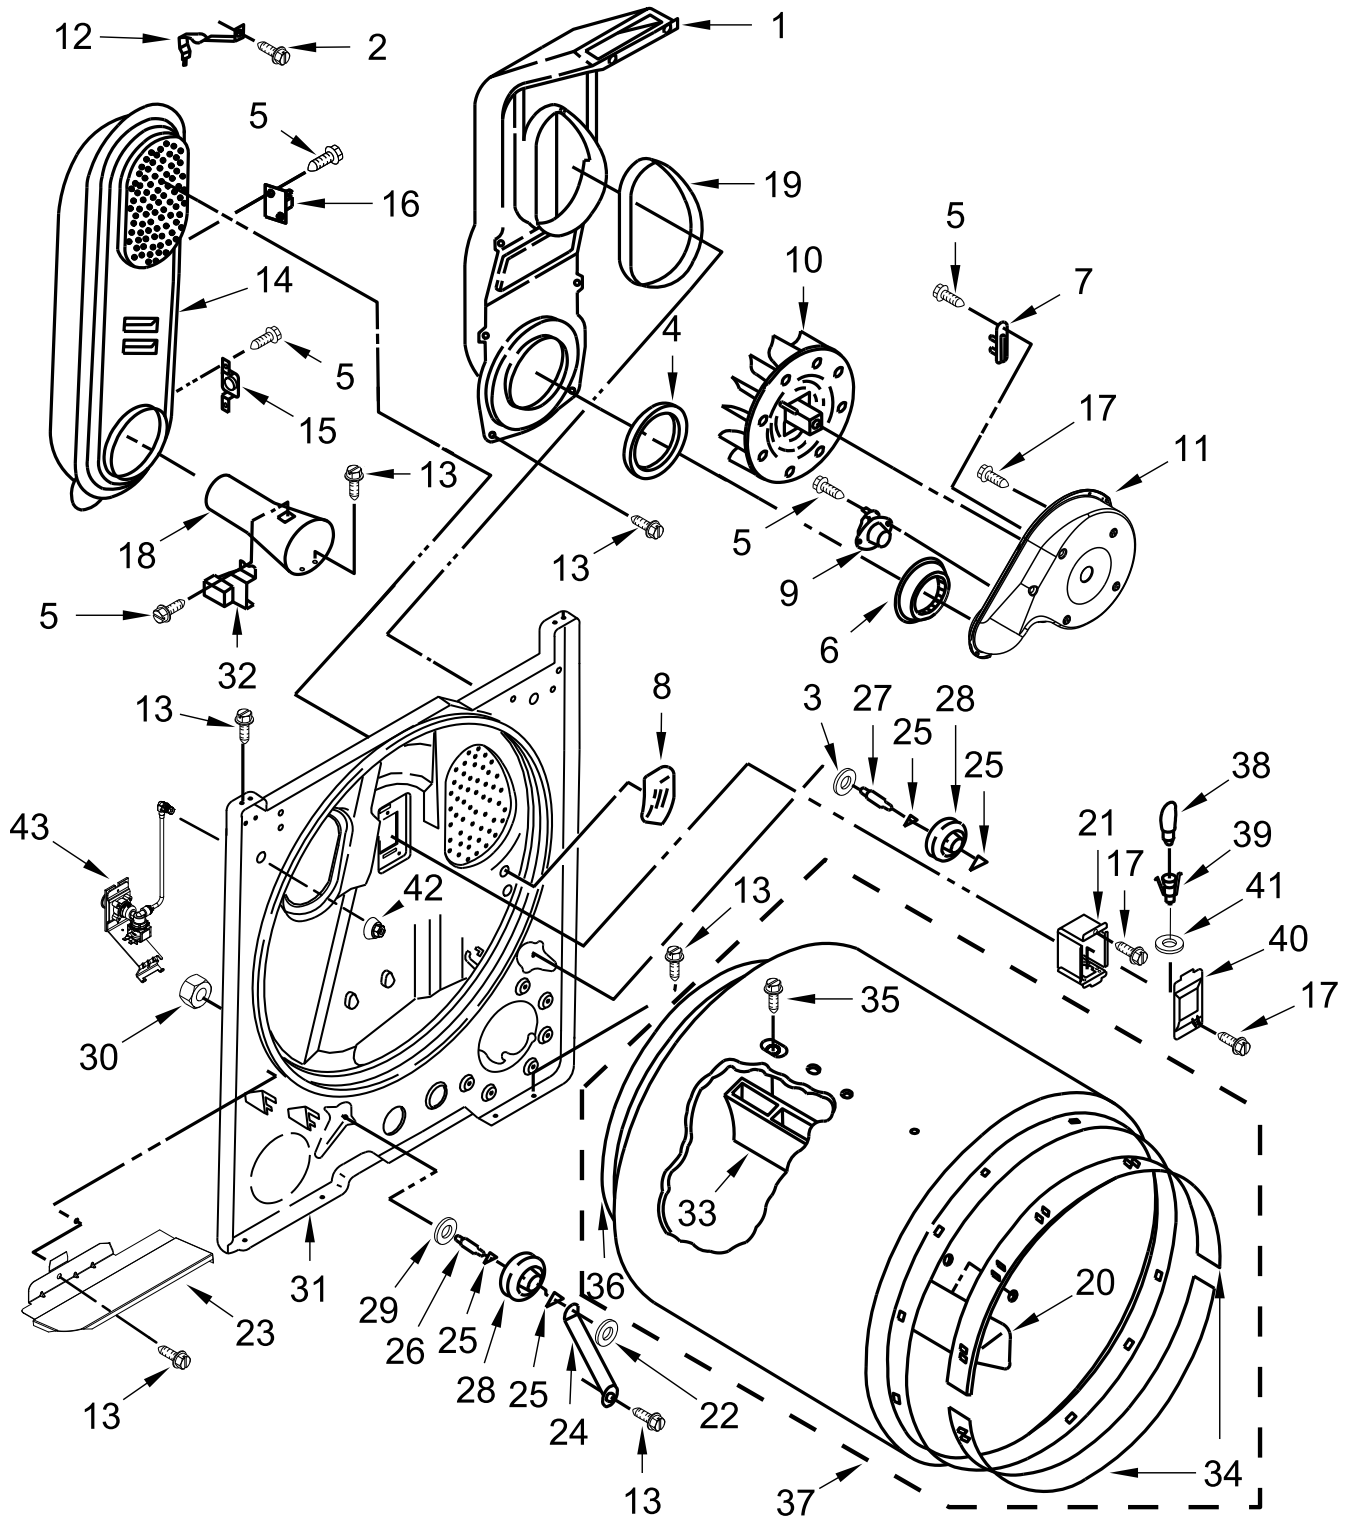

BULKHEAD PARTS

BULKHEAD PARTS

<u>Illus. No.</u>	<u>Part No.</u>	<u>Description</u>	<u>Illus. No.</u>	<u>Part No.</u>	<u>Description</u>	<u>Illus. No.</u>	<u>Part No.</u>	<u>Description</u>
1	W10798023	Assembly, Lint Chute	22	90296	Nut, Push On	42	W11100488	Nozzle, Cap
2	489463	Screw	23	W11398682	Bracket, Bulkhead Chute	43	W11135293	Valve and Hose Assembly
3	3388703	Washer						ACCESSORY PARTS
4	347139	Seal, Lint Chute	24	W11032820	Bracket, Support			Dryer - Steam System
5	90767	Screw	25	W10512946	Washer, Tri Ring			
6	W10389567	Shield, Exhaust	26	W10359270	Shaft, Drum Roller - Left Hand Thread	W10623830		Kit, Dryer - Premium Steam Hose (Includes (1) 2' hose and (1) 5' hose, (1) Y adapter and (5) rubber washers.)
7	3392519	Fuse, Thermal (91C)	27	W10359269	Shaft, Drum Roller - Right Hand Thread			
8	W11424720	Pad, Sensor	28	3397590	Roller, Support	W10044609A		Kit, Dryer - Steam Hose (Includes (1) 3' hose, (1) 5' hose, (1) Y adapter and (4) rubber washers.)
9	8577274	Thermistor	29	348197	Washer			
10	694089	Wheel, Blower	30	W10298789	Nut, Hex	W10443301A		Kit, Dryer - Steam Hose (Includes (1) 2' hose, (1) 5' hose, (1) Y adapter, (2) Export (British) adapters and (1) rubber washer.)
11	8577230	Housing, Blower	31	W10714471	Bulkhead			
12	3398161	Clip, Heater Box	32	338906	Sensor, Radiant	W10782875		Inlet Hose, 5 ft (Cold Water)
13	343641	Screw	33	692490	Baffle, Drum (Long)			
14	8530285	Box, Heater (96C)	34	692526	Bearing, Ring			
15	W10754607	Thermostat, High Limit SPST (180F)	35	W10219342	Screw			
16	W11050897	Kit, Thermal Cut-Off (Includes Thermostat)	36	W10856781	Seal, Rear Drum			
17	3390647	Screw	37	W10757750	Assembly, Drum (Complete)			
18	8066049	Funnel, Burner	38	3406124	Bulb, Light			
19	339956	Seal	39	W10214261	Socket, Light			
20	3403636	Baffle, Drum (Short)	40	3402841	Lens, Drum Light			
21	8578825	Bracket, Drum Light	41	W10709380	Seal, Drum Light