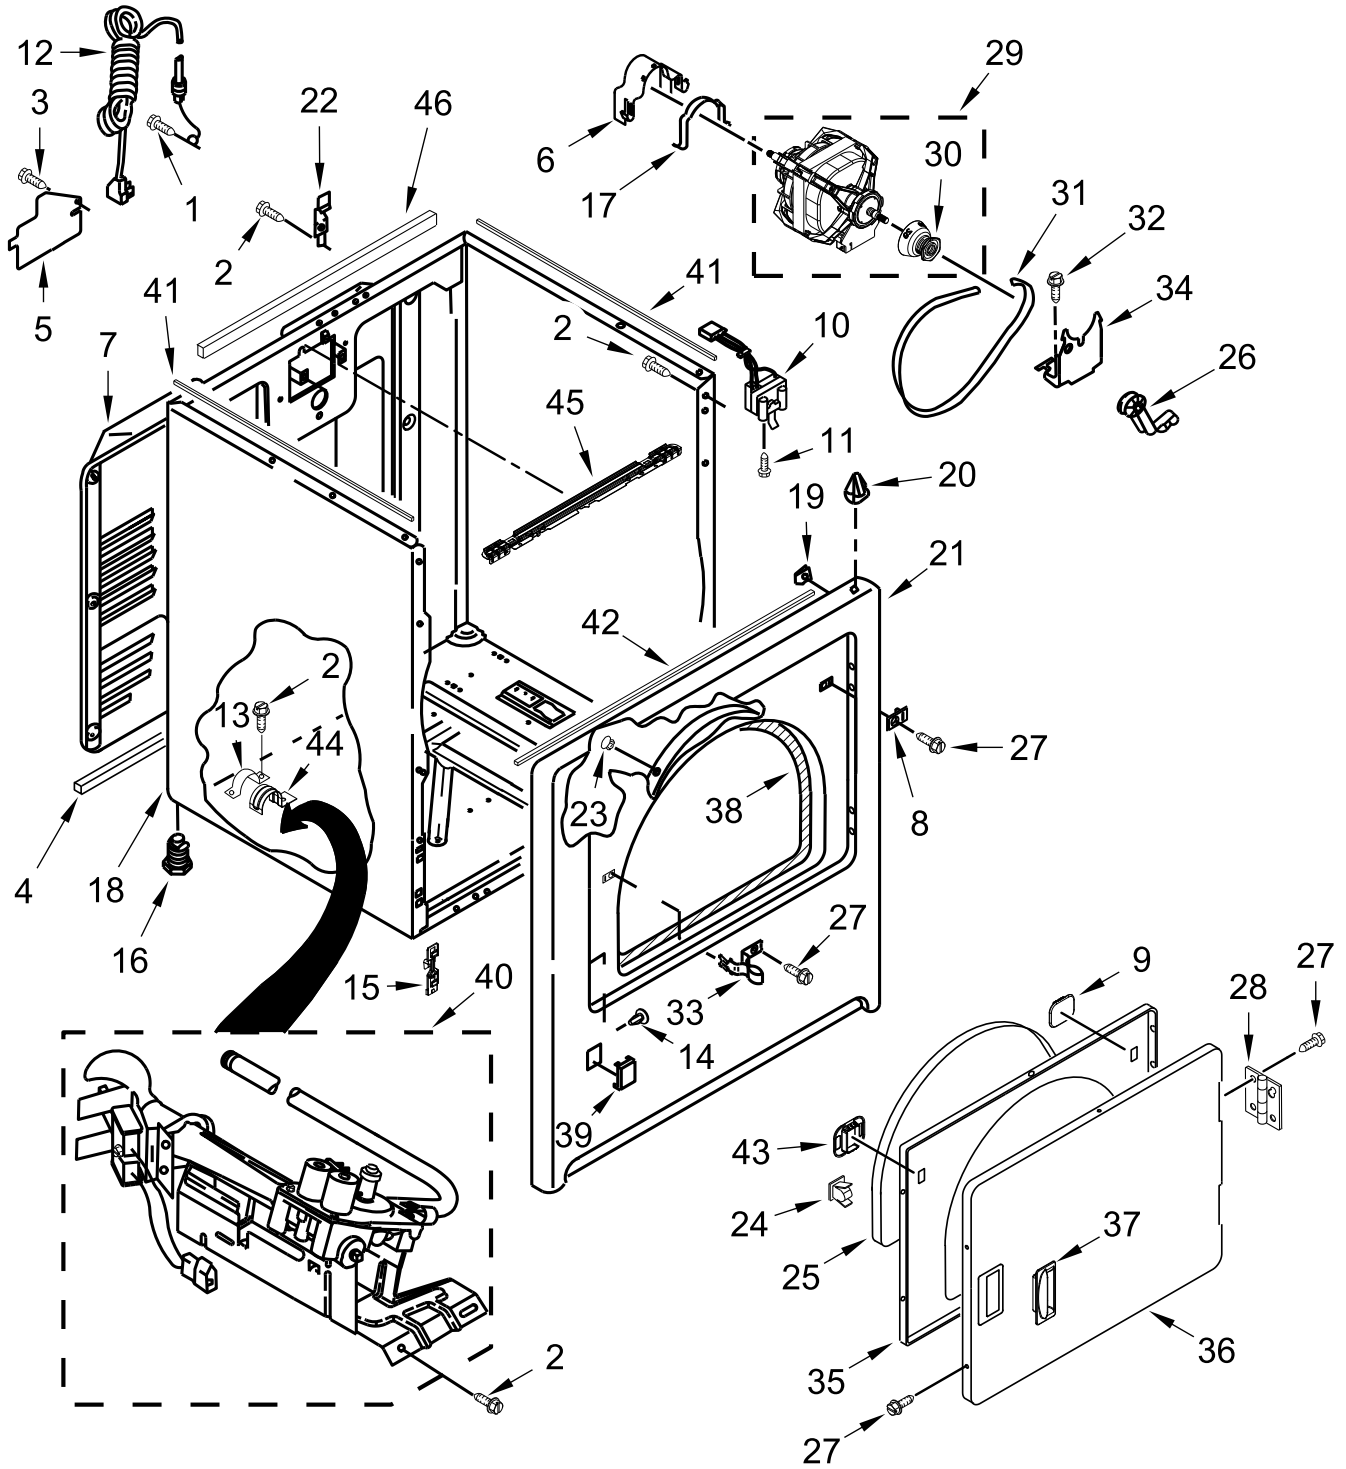

CABINET PARTS

CABINET PARTS

<u>Illus. No.</u>	<u>Part No.</u>	<u>Description</u>	<u>Illus. No.</u>	<u>Part No.</u>	<u>Description</u>	<u>Illus. No.</u>	<u>Part No.</u>	<u>Description</u>
1	3390631	Screw	20	8066092	Lock, Front Top	37		Handle, Door
2	343641	Screw	21		Panel, Front		W10714516	White
3	693995	Screw		W10664698	White		W11564880	Black
4	W10841728	Seal, Spill Guard		W11564867	Black	38	W10803476	Assembly, Seal and Bearing
5	8558833	Cover, Terminal Block	22	W10641296	Hinge, Top	39		Plug, Front Panel
6	W10121316	Clamp, Motor Mount	23	685203	Clip, Felt Pad		8564457	White
7	W11598681	Panel, Rear	24	W11224630	Assembly, Door Catch		W11564884	Black
8	W10567345	Plug, Strike	25	W10730752	Seal, Door	40	W11564940	Burner Assembly (60 Hz) (Type 1)
9	W10529198	Cover, Door Catch	26	691366	Idler Assembly			
10	W10569603	Switch, Door	27	342055	Screw	41	W10316529	Seal, Foam
11	697773	Screw	28		Assembly, Hinge and Pin	42	W10316619	Seal, Spill Guard
12	W10869141	Cord, Power		W10362431	White	43	W10529197	Bezel, Door Catch
13	341029	Clamp, Pipe		W11555347	Black	44	W10727507	Clamp, Pipe
14		Hinge Hole Cover	29	W10396029	Assembly, Motor	45	W10641295	Bracket, Rear
	W11308618	White	30	8066184	Pulley, Motor	46	W10685675	Seal, Rear Panel
	W11564873	Black	31	W10131364	Belt, Drive			
15	W10775448	Clip, Front Panel	32	3400500	Bolt			
16	W10779369	Foot, Dryer	33	W11224633	Strike, Door			
17	3404162	Clamp, Motor (With Shield)	34	348780	Base, Motor			
18		Cabinet	35	W10463967	Door, Inner			
	8530603	White	36		Door, Outer			
	W11564800	Black		W10714510	White			
19	98234	Clip, Ground		W11564870	Black