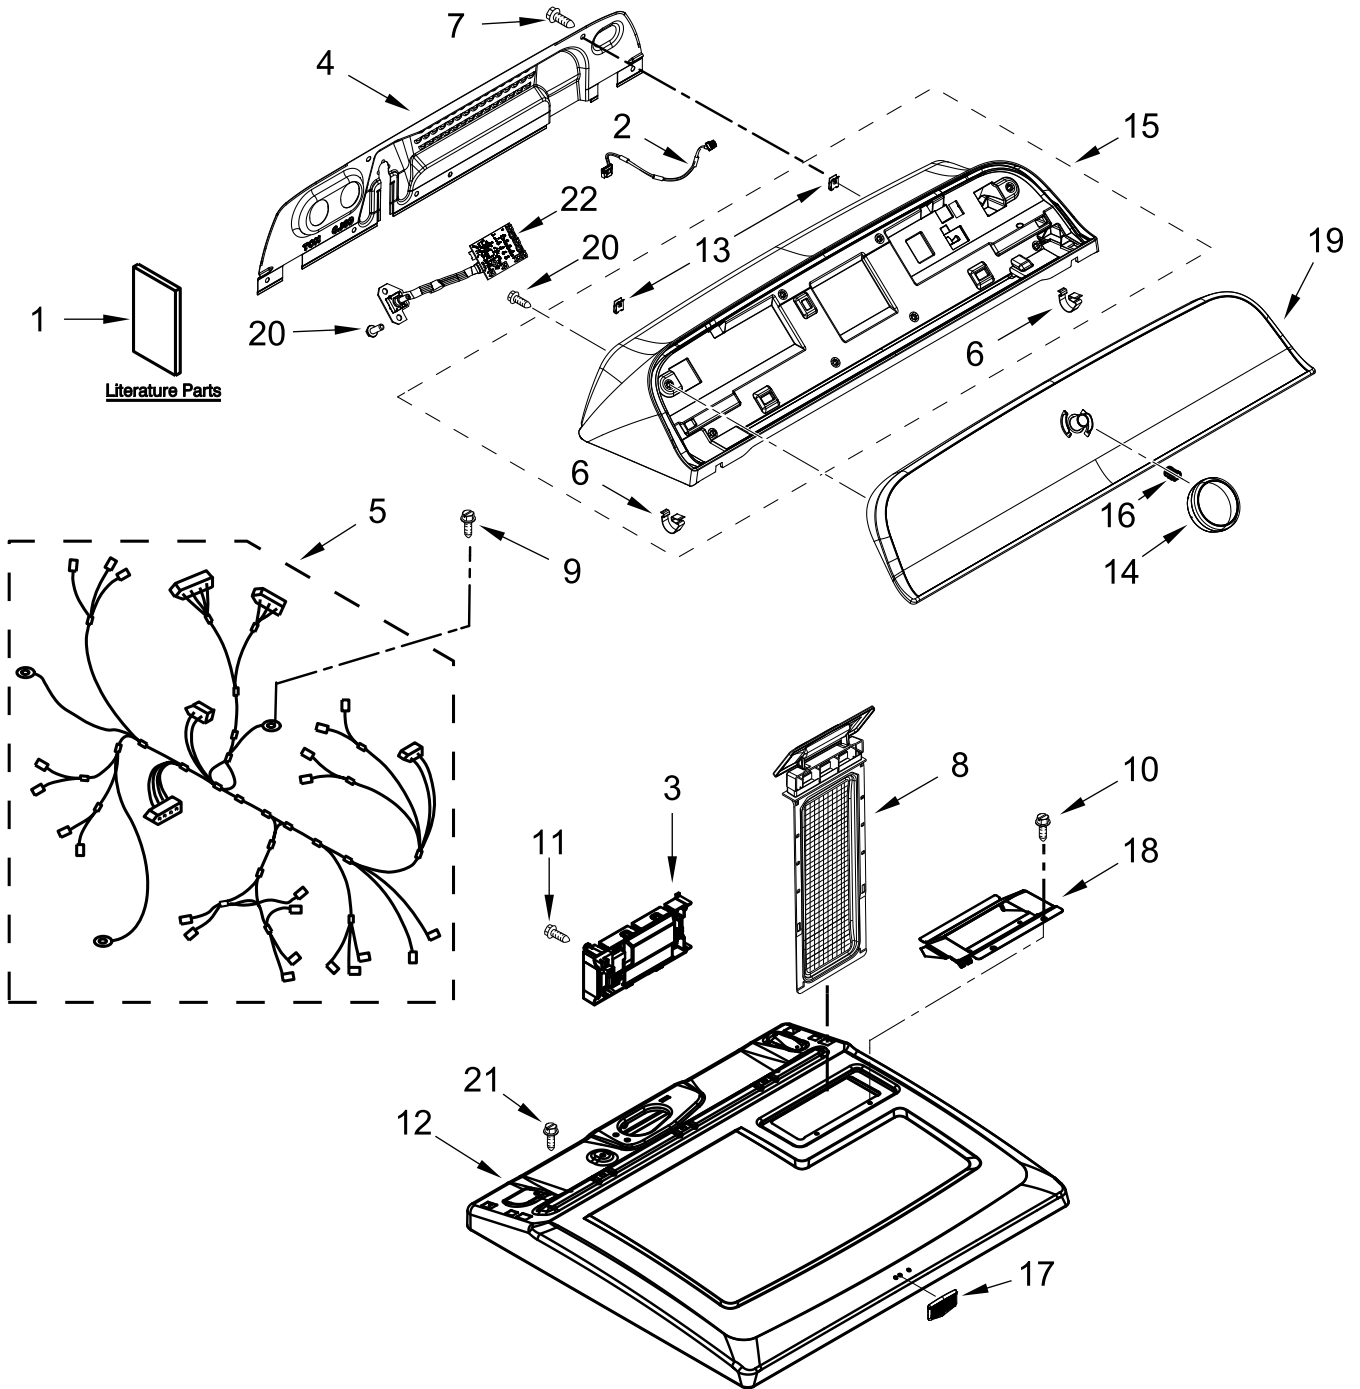

GAS DRYER

MODELS:

MGD6500MW1 (White)

MGD6500MBK1 (Volcano Black)

TOP AND CONSOLE PARTS

TOP AND CONSOLE PARTS

<u>Illus. No.</u>	<u>Part No.</u>	<u>Description</u>	<u>Illus. No.</u>	<u>Part No.</u>	<u>Description</u>	<u>Illus. No.</u>	<u>Part No.</u>	<u>Description</u>
1		Literature Parts	11	3348629	Screw	21	343641	Screw
	W11361424	Owners Manual	12		Top	22	W11557403	Encoder, Mega Assembly
	W11565129	Tech Sheet		W10613389	White			
	W11565099	Quick Start Guide		W11564863	Black			
2	W11551859	HMI Harness	13	W10298336	Nut, "U"			
3	W11578597	Appliance Control Unit (ACU)	14	W11328381	Knob, Large			
			15		Assembly, Console			
4	W10775189	Panel, Rear		W11406485	White			
5	W11448302	Harness, Main		W11564427	Black			
6	8312709	Clip, Console	16	688805	Clip, Spring			
7	693995	Screw	17	W10612925	Badge			
8		Lint Screen	18	W10662472	Collar, Lint Chute			
	W11538108	White	19		Assembly, Fascia			
	W11564882	Black		W11565155	White			
9	W10773242	Screw		W11564422	Gray			
10	688983	Screw	20	9740848	Screw			