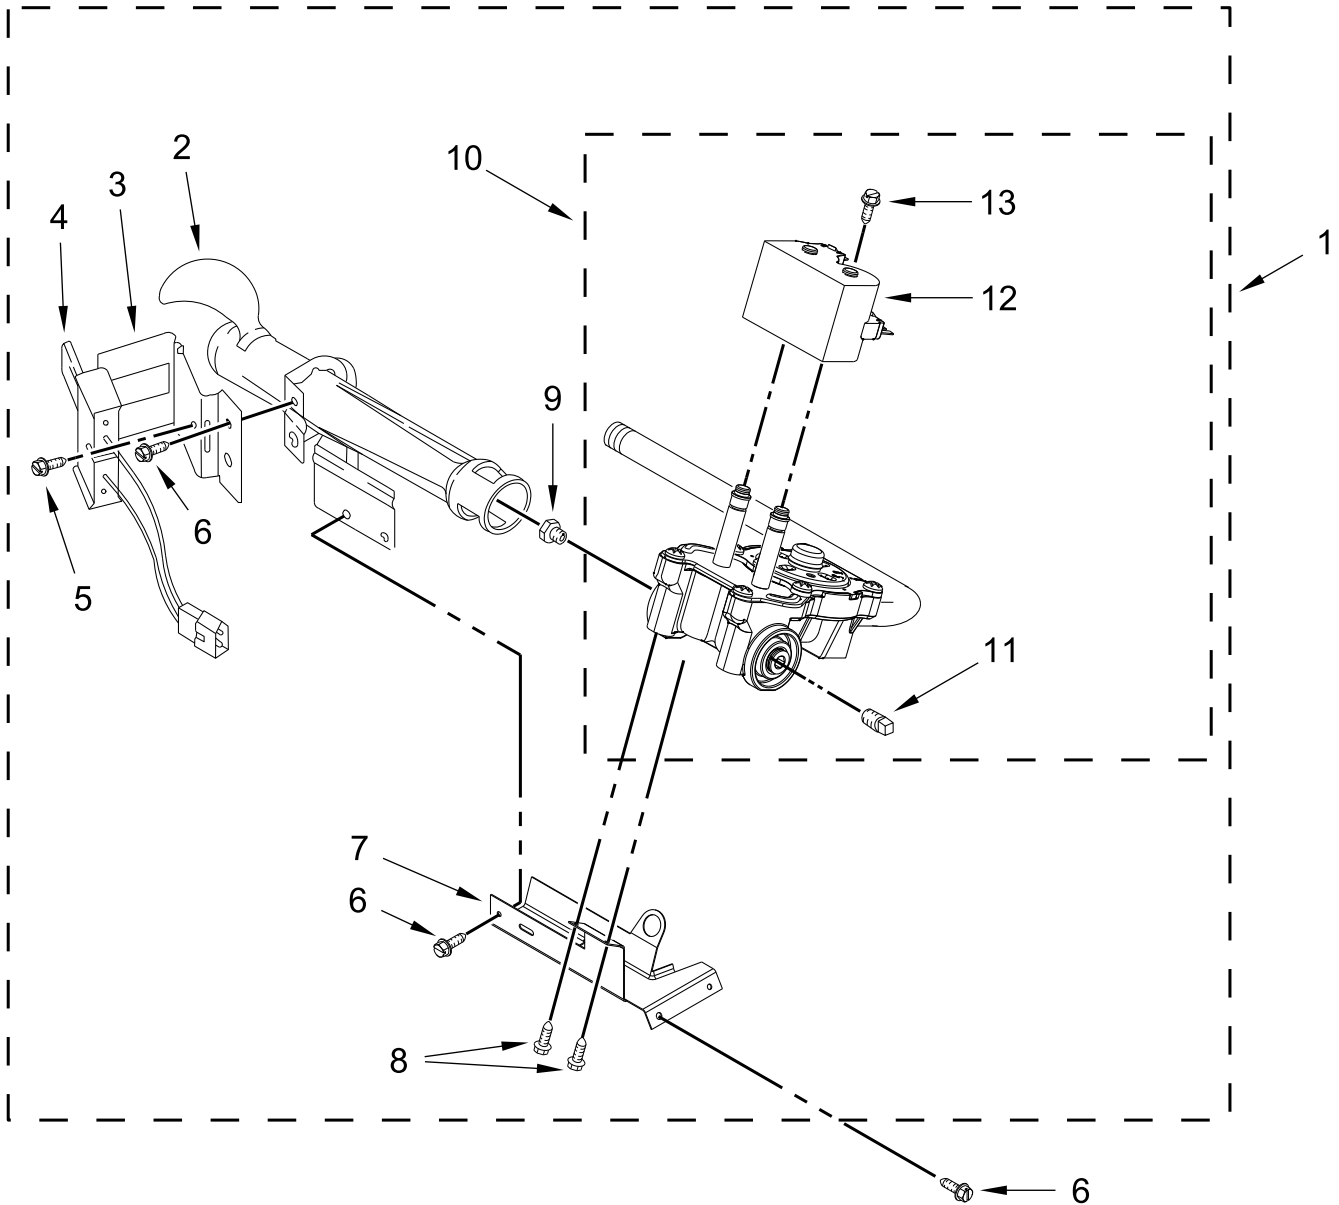

BURNER ASSEMBLY PARTS

USE WITH TYPE 1 - NATURAL, TYPE 2 - MIXED,
AND TYPE 4 - LIQUEFIED PROPANE AND BUTANE GASES

BURNER ASSEMBLY PARTS

<u>Illus.</u> <u>No.</u>	<u>Part No.</u>	<u>Description</u>	<u>Illus.</u> <u>No.</u>	<u>Part No.</u>	<u>Description</u>	<u>Illus.</u> <u>No.</u>	<u>Part No.</u>	<u>Description</u>
1	W11564940	Burner Assembly (60 Hz) (Type 1)	7	693986	Base, Burner	13	326049536	Screw
2	688617	Tube, Burner	8	3387057	Screw			Following Parts Not Illustrated
3	694298	Bracket, Ignitor	9		Orifice, Burner			
4	686590	Ignitor		234826	Type 1 (Natural)	W11581316		Kit, LP Conversion
5	W10366705	Screw	10	W11564943	Valve, Gas (60 Hz)			
6	343641	Screw	11	W10295523	Pipe Plug			
			12	W10328463	Coil (60 Hz)