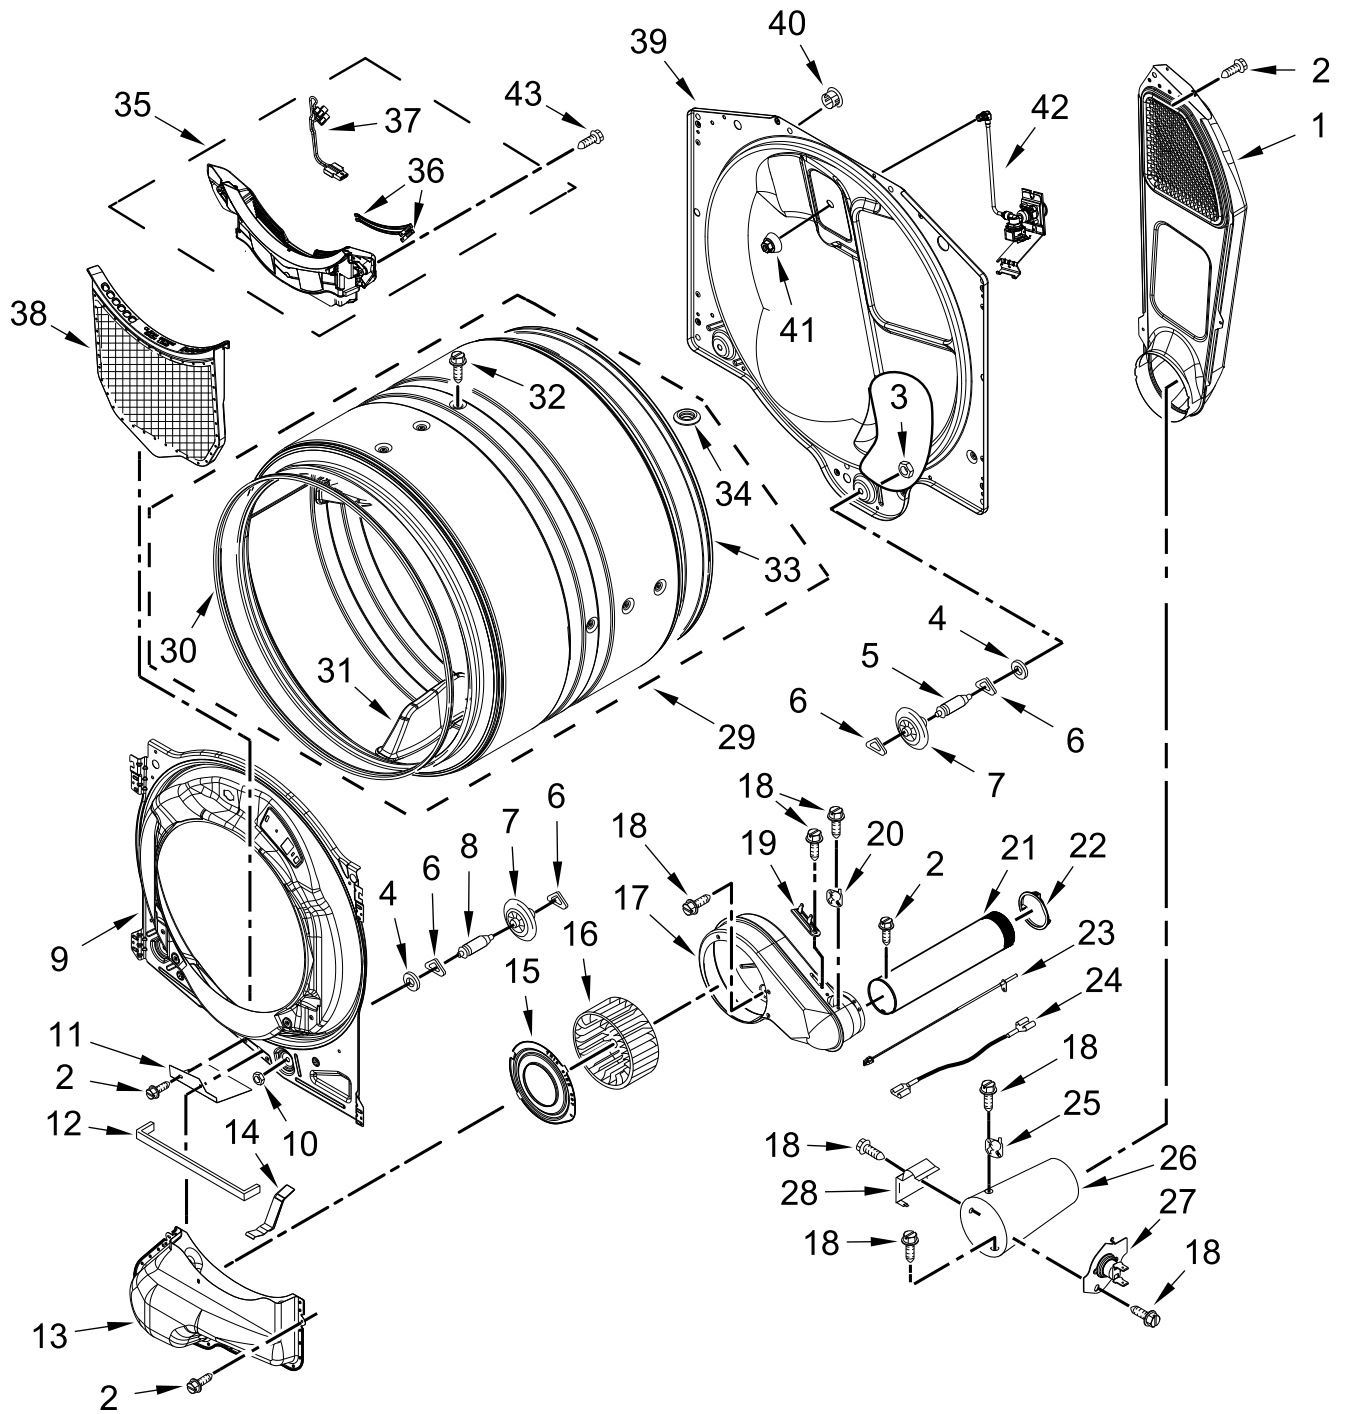

BULKHEAD PARTS

BULKHEAD PARTS

<u>Illus. No.</u>	<u>Part No.</u>	<u>Description</u>	<u>Illus. No.</u>	<u>Part No.</u>	<u>Description</u>	<u>Illus. No.</u>	<u>Part No.</u>	<u>Description</u>
1	W10293765	Assembly, Air Duct	15	W11655534	Assembly, Collar (Includes Seal)	30	W10521122	Seal, Drum Front
2	3390647	Screw	16	697772	Wheel, Blower	31	W10416098	Baffle, Drum
3	W10001120	Nut, Hex (Left Hand Thread)	17	W10211911	Housing, Blower	32	W10219342	Screw
4	3387459	Washer	18	693995	Screw	33	W10521118	Seal, Drum
5	W10359271	Shaft, Drum Roller - Right Hand Thread	19	W10693363	Fuse, Thermal (91C)	34	W10665050	Cap, Plug
6	W10512946	Washer, Tri Ring	20	8577274	Thermistor	35	W10672683	Assembly, Outlet Grill and Housing
7	W10314171	Roller, Support	21	W10342188	Exhaust Pipe	36	3387223	Sensor, Electrode
8	W10359272	Shaft, Drum Roller - Left Hand Thread	22	W10344699	Collar, Duct	37	W10298258	Harness, Sensor
9	W10673493	Bulkhead, Front	23	W10623852	Thermistor, Gas Inlet	38	W10516085	Lint Screen
10	3934666	Nut, Hex	24	W10920818	Jumper, Harness HMI (Board to Board)	39	W11209933	Gray
11	W11257251	Shield, Blower	25	3391912	Thermostat, Hi Limit	40	8529007	Bulkhead, Rear
12	W10211950	Seal, Housing Outlet	26	8573824	Funnel, Burner	41	8529007	Plug, Rear Bulkhead
13	W10211896	Assembly, Lint Duct	27	8573713	Cut-Off, Thermal	42	W11100488	Nozzle, Cap
14	W10414388	Clip, Lint Duct	28	338906	Sensor, Radiant	43	W11157054	Valve and Hose Assembly
			29	W10381481	Assembly, Drum (Complete)		3387230	Screw