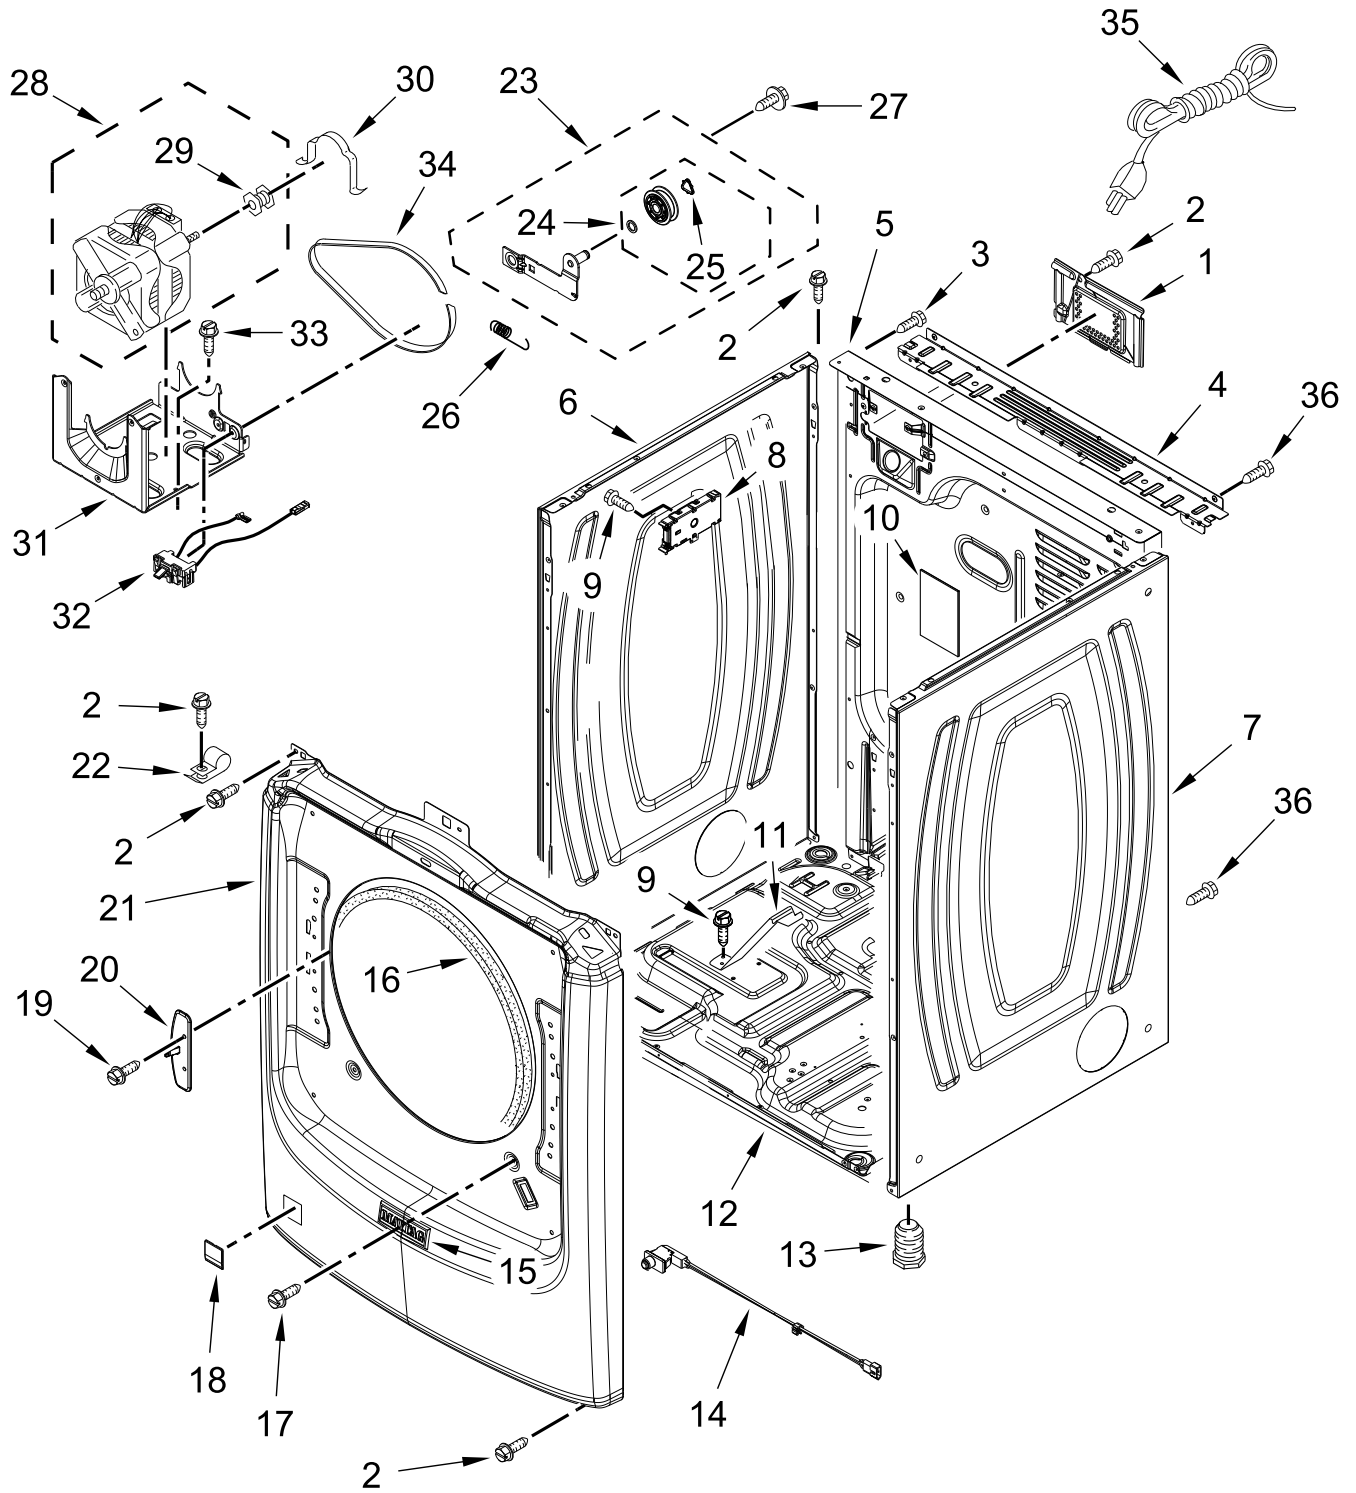

CABINET PARTS

CABINET PARTS

<u>Illus.</u> <u>No.</u>	<u>Part No.</u>	<u>Description</u>	<u>Illus.</u> <u>No.</u>	<u>Part No.</u>	<u>Description</u>	<u>Illus.</u> <u>No.</u>	<u>Part No.</u>	<u>Description</u>
1	8317339	Cover, Terminal Block	13	3392100	Foot, Dryer	23	W10547287	Assembly, Idler
2	3390647	Screw		279810	Foot, Optional (Extended Length Package Of 2) (Not Included)	24	W10468057	Assembly, Pulley
3	W10773242	Screw				25	W10512946	Washer, Tri Ring
4	W10208382	Bracket, Rear				26	W10446781	Spring, Idler
5	W10487430	Panel, Rear	14	W11307535	Assembly, Door Switch	27	3389420	Screw
6		Panel, Side (Left)				28	W11322192	Assembly, Motor
	W11177568	White	15	W10612925	Badge	29	8066184	Pulley, Motor
	W11177570	Chrome Shadow	16	3387242	Seal, Front Panel	30	W10121316	Clamp, Motor Mount
7		Panel, Side (Right)	17	3357011	Screw	31	W11404905	Bracket, Motor Mounting
	W11177569	White	18		Plug, Front Panel			
	W11177571	Chrome Shadow		8564457	White	32	W10774832	Switch, Broken Belt
8	W11529148	Appliance Control Unit (ACU)		W11305280	Chrome Shadow	33	343641	Screw
			19	W10288126	Screw	34	W11575710	Belt, Drive
9	693995	Screw	20	W10208250	Strike, Door	35	W11308561	Cord, Power
10	W10504381	Pad, Foam	21		Panel, Front	36	489463	Screw
11	8529757	Bracket, Burner		W11421266	White			DRYER EXHAUST KIT NOT INCLUDED
12	8565046	Base, Cabinet		W11421262	Chrome Shadow			
			22	3978776	Bracket, Gas Pipe		W10323246	Kit, 4-Way Vent