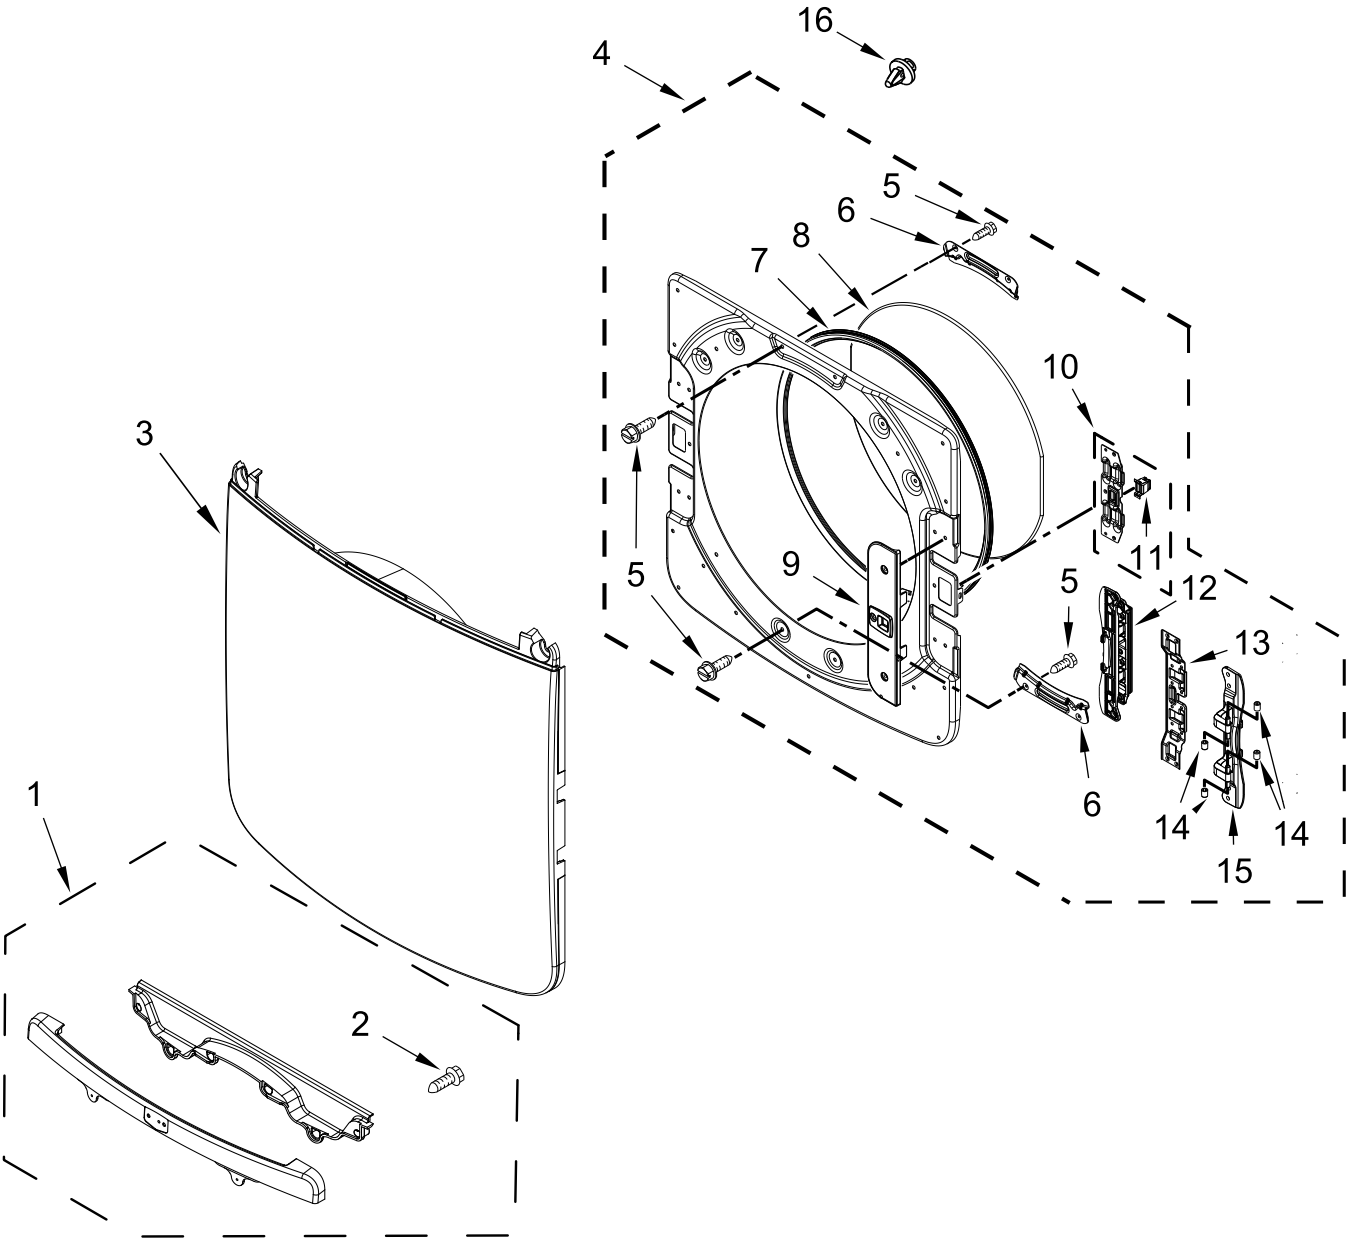

DOOR PARTS

DOOR PARTS

<u>Illus.</u> <u>No.</u>	<u>Part No.</u>	<u>Description</u>	<u>Illus.</u> <u>No.</u>	<u>Part No.</u>	<u>Description</u>	<u>Illus.</u> <u>No.</u>	<u>Part No.</u>	<u>Description</u>
1		Handle, Door	8	W10891207	Glass, Door	15	W10208419	Plate, Hinge Retainer
	W10626039	Black	9	W11178949	Cover, Door Catch	16	W11178950	Bumper, Door
2	9742177	Screw	10	W10208254	Assembly, Door Catch			
3	W11196020	Assembly, Outer Door	11	W10208401	Assembly, Spring Catch			
4	W11218177	Assembly, Inner Door	12	W10208414	Assembly, Door Hinge			
5	W10288126	Screw	13	W10208415	Hinge, Base			
6	W11096008	Bracket, Glass	14	W10208398	Cap, Hinge			
7	W11183899	Seal, Glass