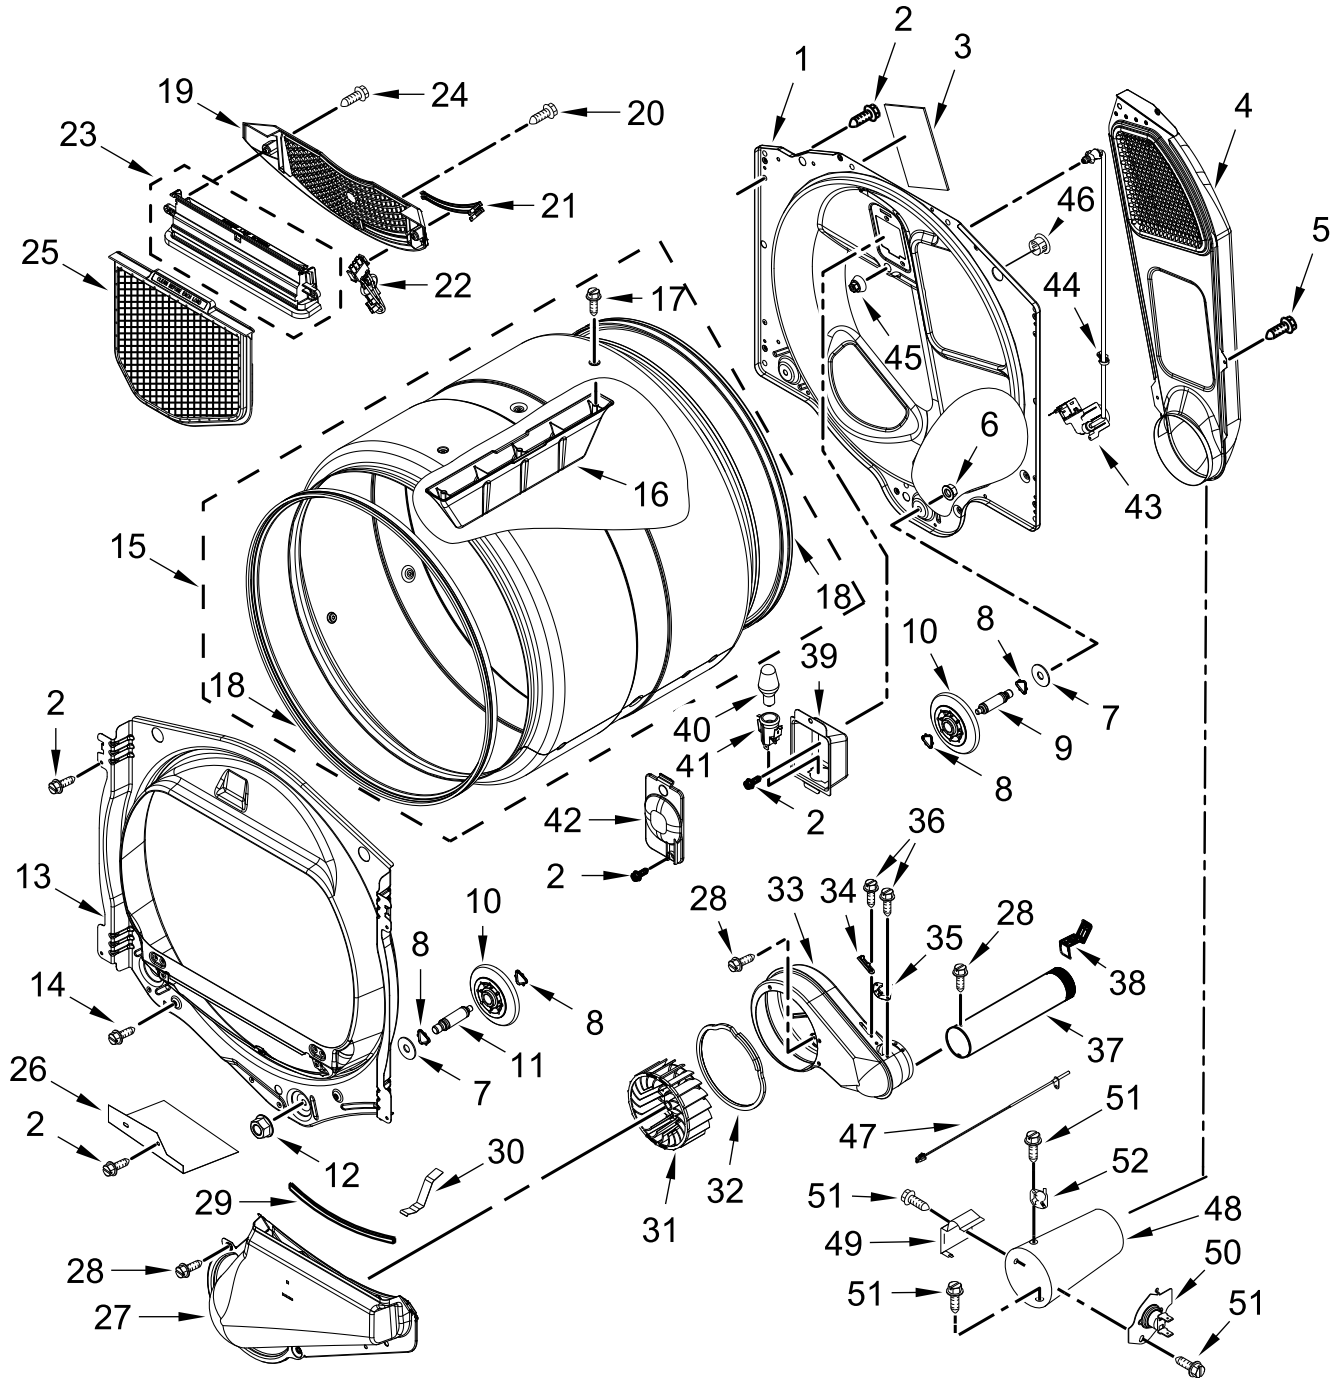

BULKHEAD PARTS

BULKHEAD PARTS

<u>Illus. No.</u>	<u>Part No.</u>	<u>Description</u>	<u>Illus. No.</u>	<u>Part No.</u>	<u>Description</u>	<u>Illus. No.</u>	<u>Part No.</u>	<u>Description</u>
1	W11162465	Bulkhead, Rear	24	3387230	Screw	48	8573824	Funnel, Burner
2	3390647	Screw	25		Lint Screen	49	338906	Sensor, Radiant
3	W10504381	Pad, Foam		W10596627	White	50	8573713	Cut-Off, Thermal
4	W10293765	Assembly, Air Duct	26	W11257251	Shield, Blower	51	90767	Screw
5	8533971	Screw	27	8066168	Assembly, Lint Duct	52	3391912	Thermostat, Hi Limit
6	W10001120	Nut, Hex (Left Hand Thread)	28	489463	Screw			ACCESSORY PARTS
7	3387459	Washer	29	697814	Seal, Drum Front			Dryer - Steam System
8	W10512946	Washer, Tri Ring	30	W10345456	Clip, Spring	W10623830		Kit, Dryer - Premium Steam Hose (Includes (1) 2' hose and (1) 5' hose, (1) Y adapter and (5) rubber washers.)
9	W10359272	Shaft, Drum Roller - Left Hand Thread	31	697772	Wheel, Blower			
10	W10314171	Roller, Support	32	W10841728	Seal, Spill Guard			
11	W10359271	Shaft, Drum Roller - Right Hand Thread	33	8544362	Housing, Blower			
12	3934666	Nut, Hex	34	W10693363	Fuse, Thermal (91C)	W10044609A		Kit, Dryer - Steam Hose (Includes (1) 3' hose, (1) 5' hose, (1) Y adapter and (4) rubber washers.)
13	W11162467	Bulkhead, Front	35	8577274	Thermistor			
14	3357011	Screw	36	693995	Screw			
15	W10545923	Assembly, Drum	37	8066224	Pipe, Exhaust	W10443301A		Kit, Dryer - Steam Hose (Includes (1) 2' hose, (1) 5' hose, (1) Y adapter, (2) Export (British) adapters and (1) rubber washer.)
16	697693	Baffle, Drum	38	8572105	Clip, Exhaust			
17	W10219342	Screw	39	8578825	Bracket, Drum Light	W10782875		Inlet Hose, 5 ft (Cold Water)
18	W10521118	Seal, Drum	40	3406124	Bulb, Light			
19	W10692558	Grill, Outlet	41	W10214261	Socket, Light			
20	695240	Screw	42	3402841	Lens, Drum Light			
21	3387223	Sensor, Electrode	43	W11213863	Valve Hose Assy.			
22	W10298258	Harness, Sensor	44	3391018	Tie, Cable			
23	W10685669	Assembly, Outlet Housing	45	W11100488	Nozzle, Cap			
			46	8529007	Plug, Rear Bulkhead			
			47	W10623852	Thermistor, Gas Inlet