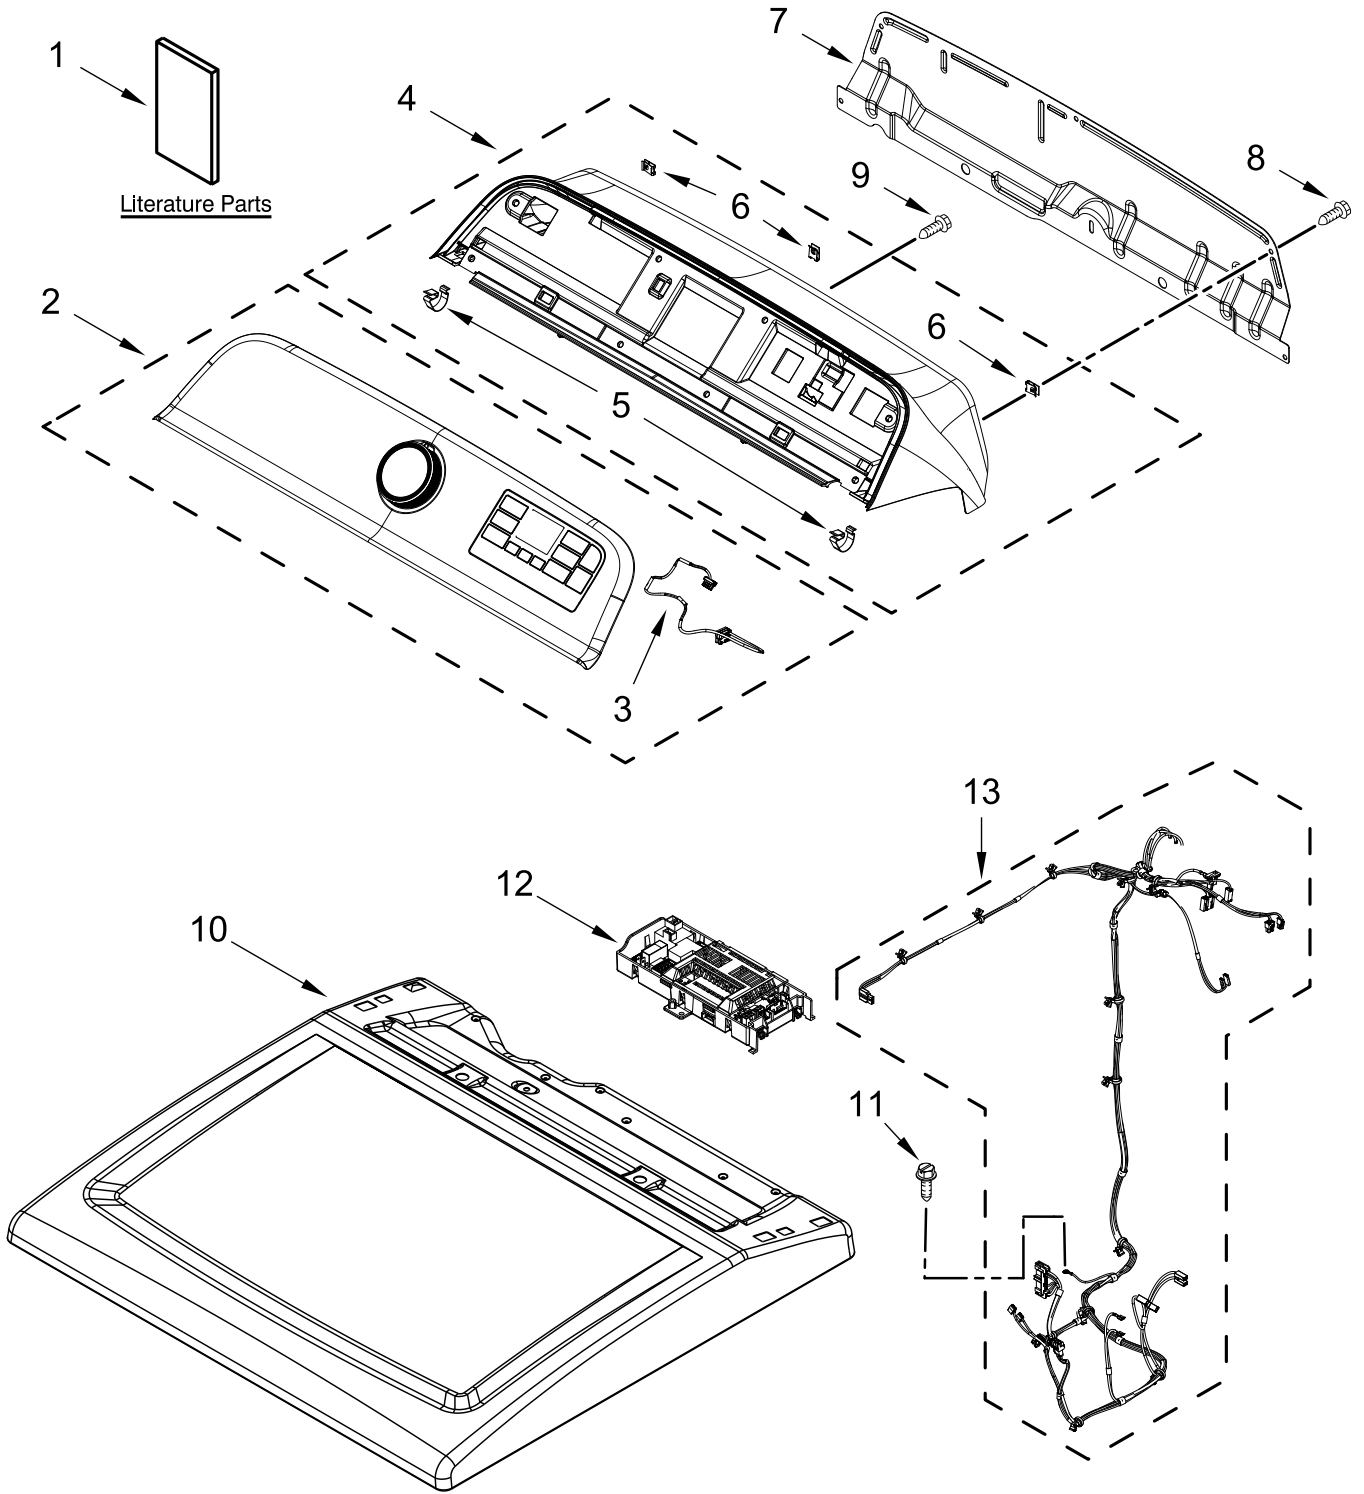

# TOP AND CONSOLE PARTS

<u>Illus. No.</u>	<u>Part No.</u>	<u>Description</u>	<u>Illus. No.</u>	<u>Part No.</u>	<u>Description</u>	<u>Illus. No.</u>	<u>Part No.</u>	<u>Description</u>
1		Literature Parts	4		Console	10		Top
	W11555818	Installation Instructions		W11127506	White		W11623537	White
	W11175222	Tech Sheet		W11128046	Chrome Shadow		W11623547	Chrome Shadow
	W11555135	Quick Start Guide	5	8312709	Clip, Console	11	359625	Screw
2	W11164011	Assembly, Console Fascia (Complete)	6	W10298336	Nut, "U"	12	W11577501	Appliance Control Unit (ACU)
			7	W11433112	Panel, Rear Console	13	W11556660	Harness, Main
3	W11164276	Harness, User Interface (HMI)	8	3390647	Screw			
			9	9740848	Screw			