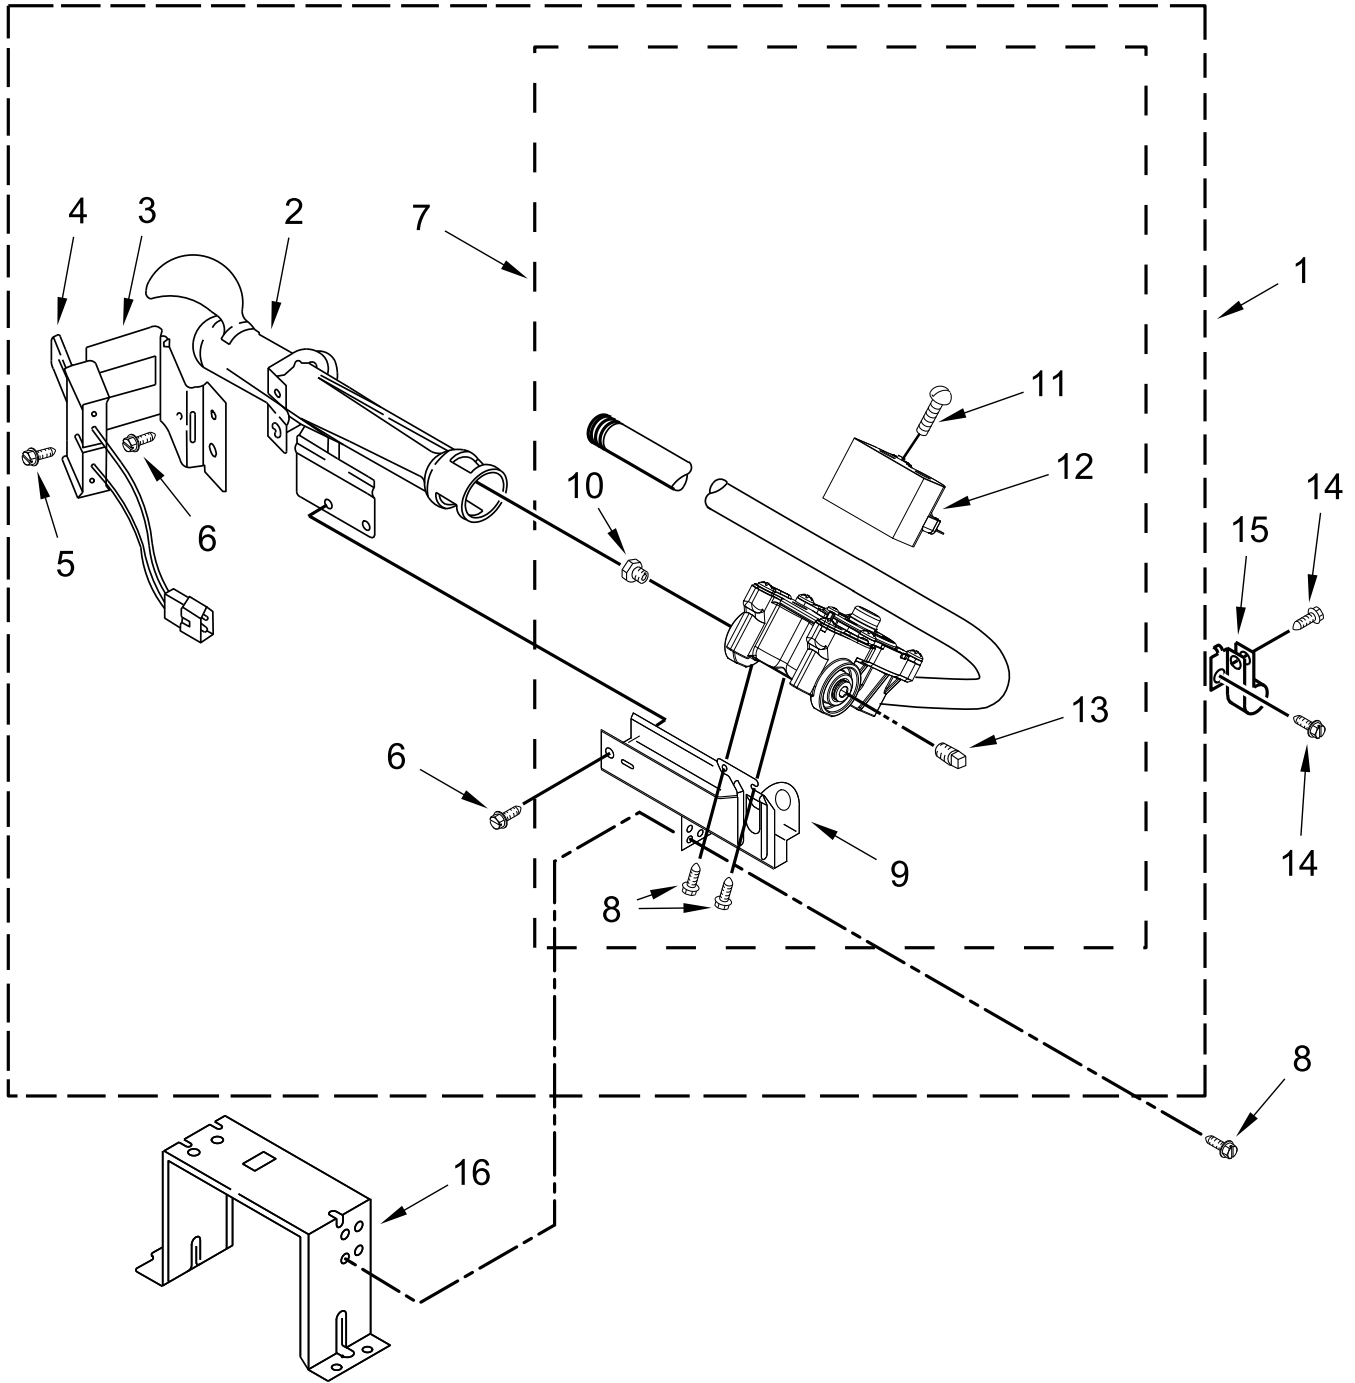

BURNER ASSEMBLY PARTS

USE WITH TYPE 1 - NATURAL,
AND TYPE 4 - LIQUEFIED PROPANE AND BUTANE GASES

BURNER ASSEMBLY PARTS

<u>Illus.</u> <u>No.</u>	<u>Part No.</u>	<u>Description</u>	<u>Illus.</u> <u>No.</u>	<u>Part No.</u>	<u>Description</u>	<u>Illus.</u> <u>No.</u>	<u>Part No.</u>	<u>Description</u>
1	W11564941	Burner Assembly 60 Hz.	8	3387057	Screw	15	3387561	Clamp, Pipe
2	688617	Tube, Burner	9	3389871	Base, Burner	16	3389889	Bracket, Support
3	694298	Bracket, Ignitor	10		Orifice, Burner			Following Parts Not Illustrated
4	686590	Ignitor		15418	Type 1 (Natural)			
5	W10366705	Screw	11	326049536	Screw		W11581317	Kit, LP Gas Dryer Conversion
6	343641	Screw	12	W10328463	Coil (60 Hz)			
7	W11564944	Valve, Gas 60 Hz. (Complete)	13	W10295523	Pipe Plug			
			14	3390647	Screw