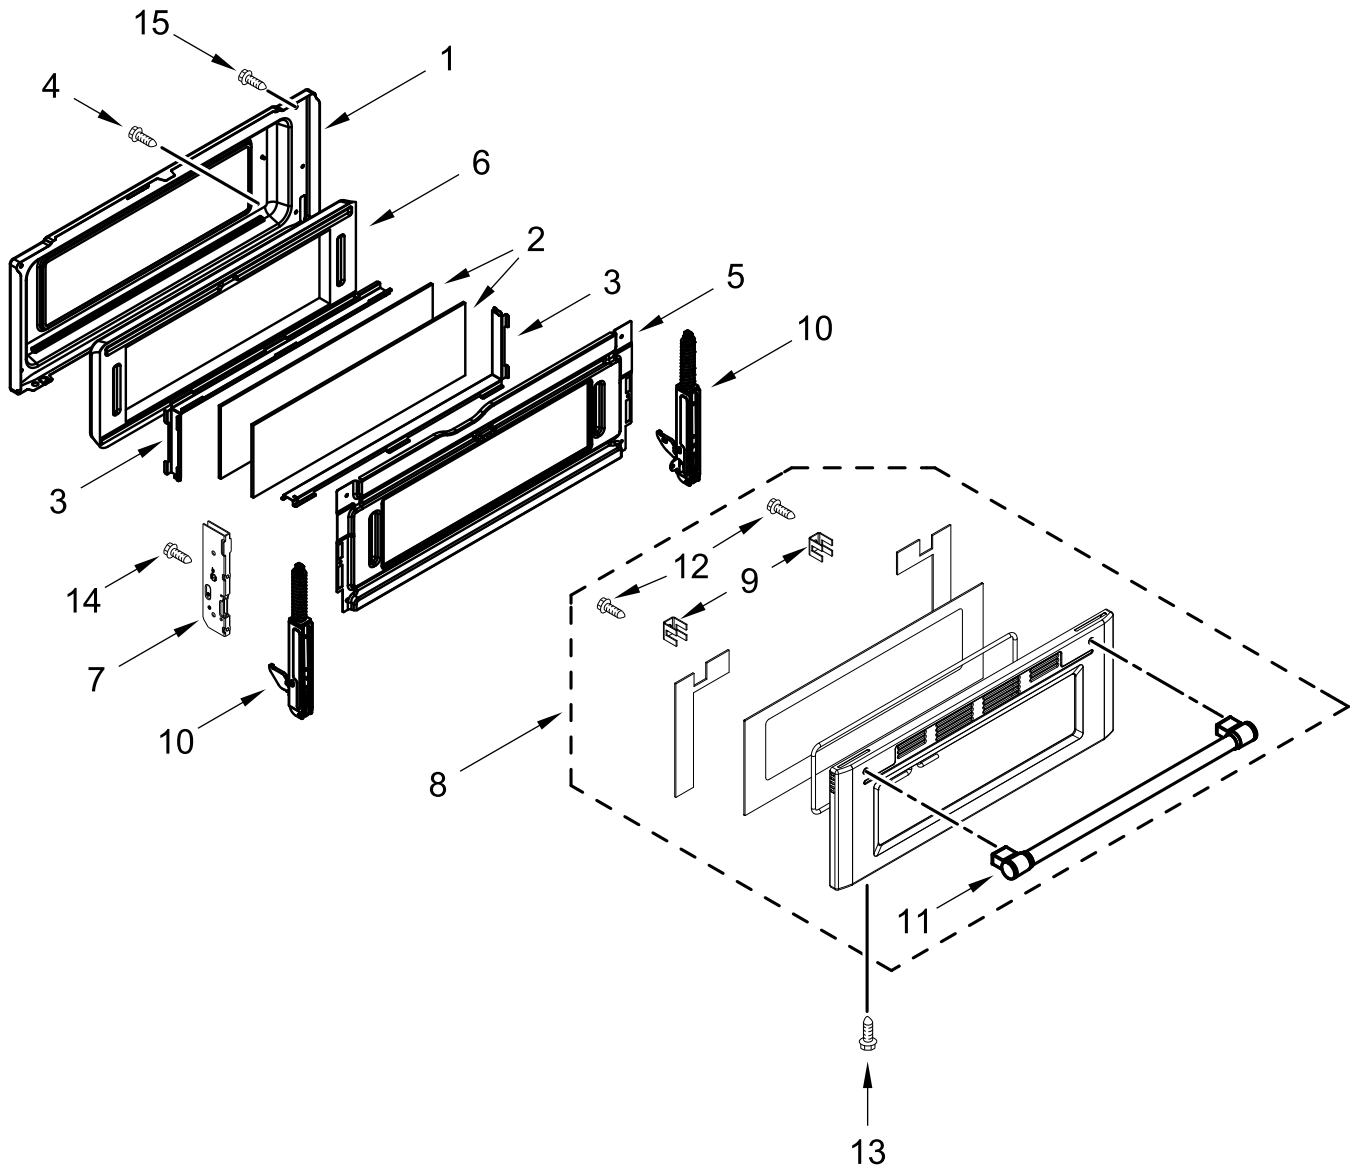

UPPER DOOR PARTS

UPPER DOOR PARTS

<u>Illus. No.</u>	<u>Part No.</u>	<u>Description</u>	<u>Illus. No.</u>	<u>Part No.</u>	<u>Description</u>	<u>Illus. No.</u>	<u>Part No.</u>	<u>Description</u>
1	W11051040	Lining, Door	8		Upper Outer Door Assembly	11		Assembly, Door Handle
2	W11099272	Glass, Inner		W10888652	Stainless		W10904974	Stainless
3	W10272708	Frame, Glass	9	W10575917	Spacer, Vent Trim	12	W10480830	Screw
4	W10292297	Screw	10	W10485733	Hinge, Door (Left)	13	W10284411	Screw with Washer
5	W10485723	Retainer, Insulation		W10485732	Hinge, Door (Right)	14	W10031780	Screw
6	W10321271	Insulation, Door				15	W10317886	Screw
7	W10289077	Receiver, Hinge