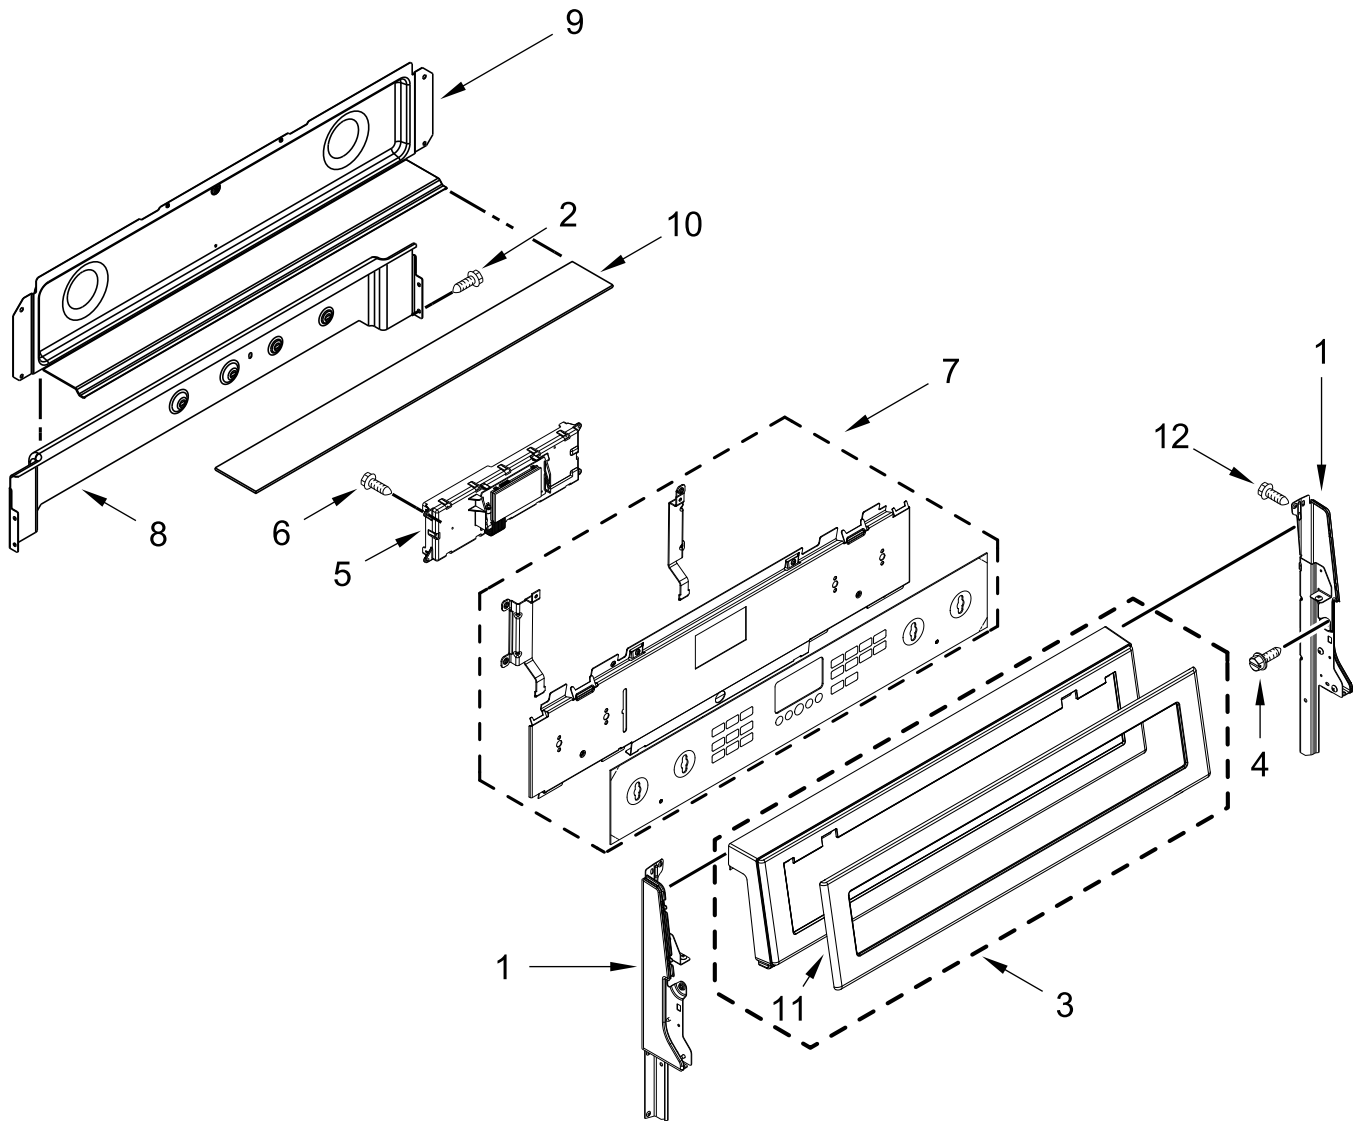

CONTROL PANEL PARTS