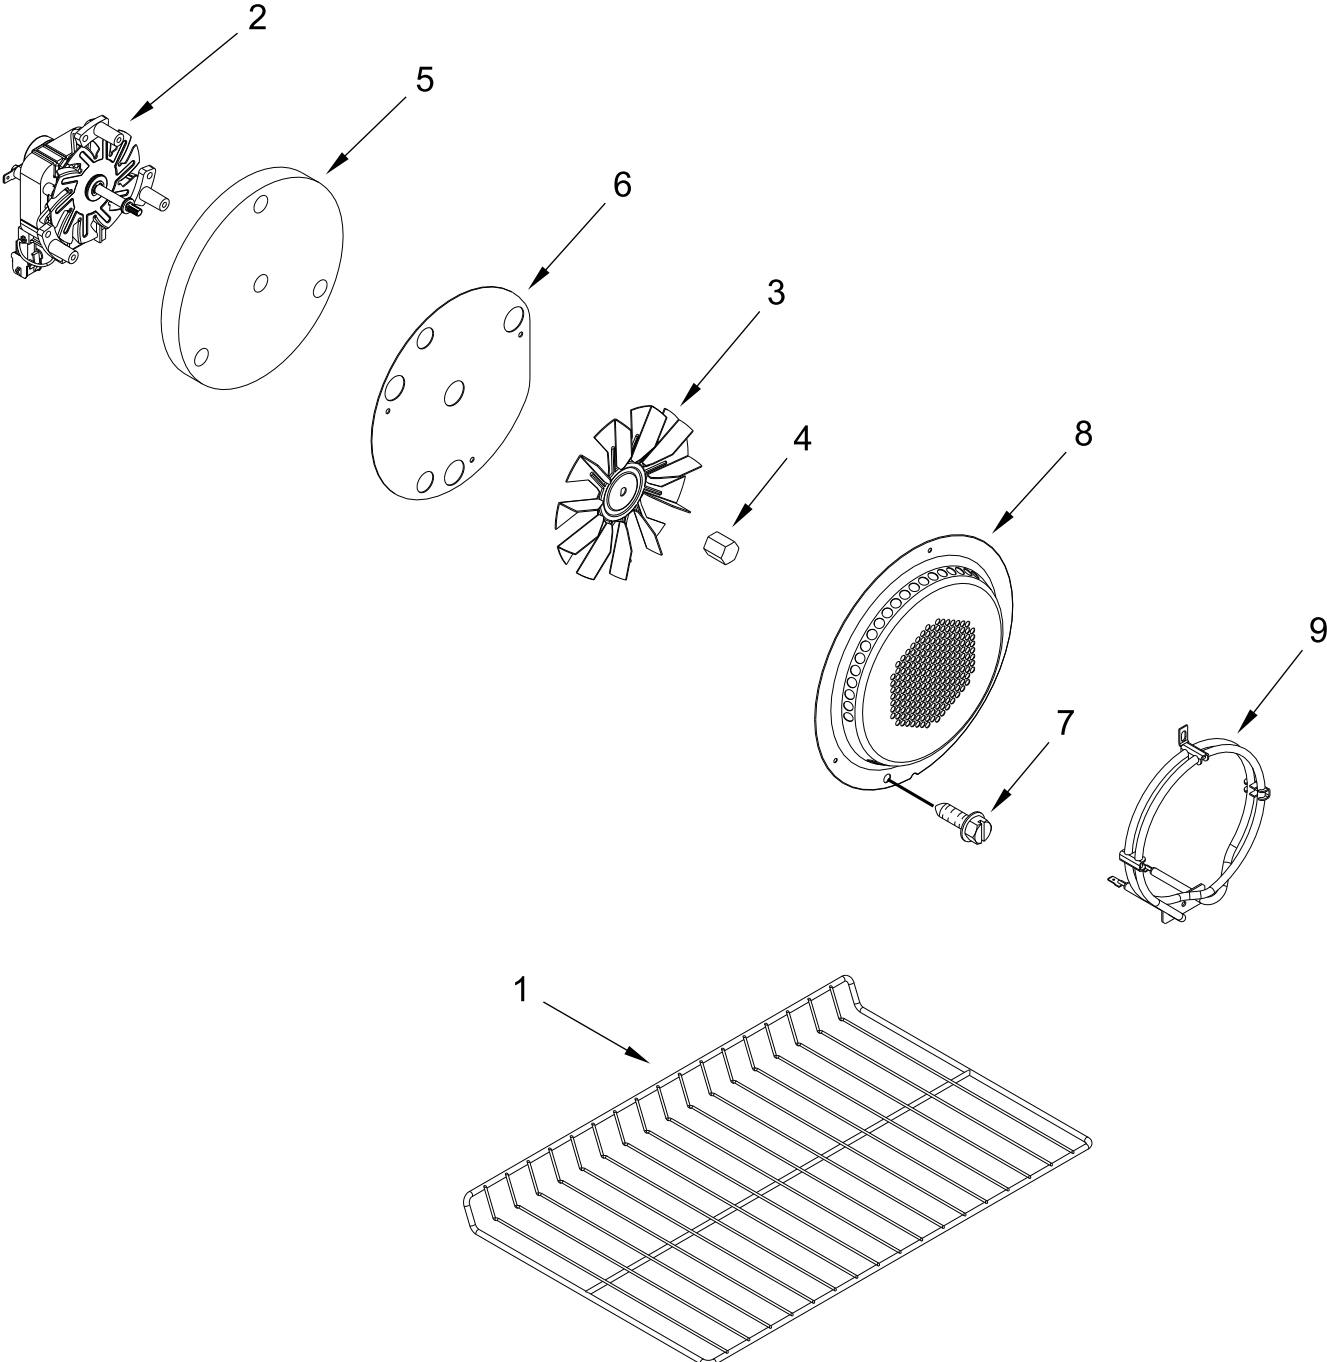

INTERNAL OVEN PARTS

INTERNAL OVEN PARTS

<u>Illus.</u> <u>No.</u>	<u>Part No.</u>	<u>Description</u>	<u>Illus.</u> <u>No.</u>	<u>Part No.</u>	<u>Description</u>	<u>Illus.</u> <u>No.</u>	<u>Part No.</u>	<u>Description</u>
1	W10179152	Rack, Oven	6	W10339476	Plate, Insulation	8	4448988	Cover, Fan
2	W10631506	Motor, Convection	7	W10720084	Screw	9	W10249980	Element, Convection (120 VAC)
3	W10631503	Blade, Fan						
4	W10631504	Nut, Acorn (LH)						
5	W10274268	Insulation, Convection Motor