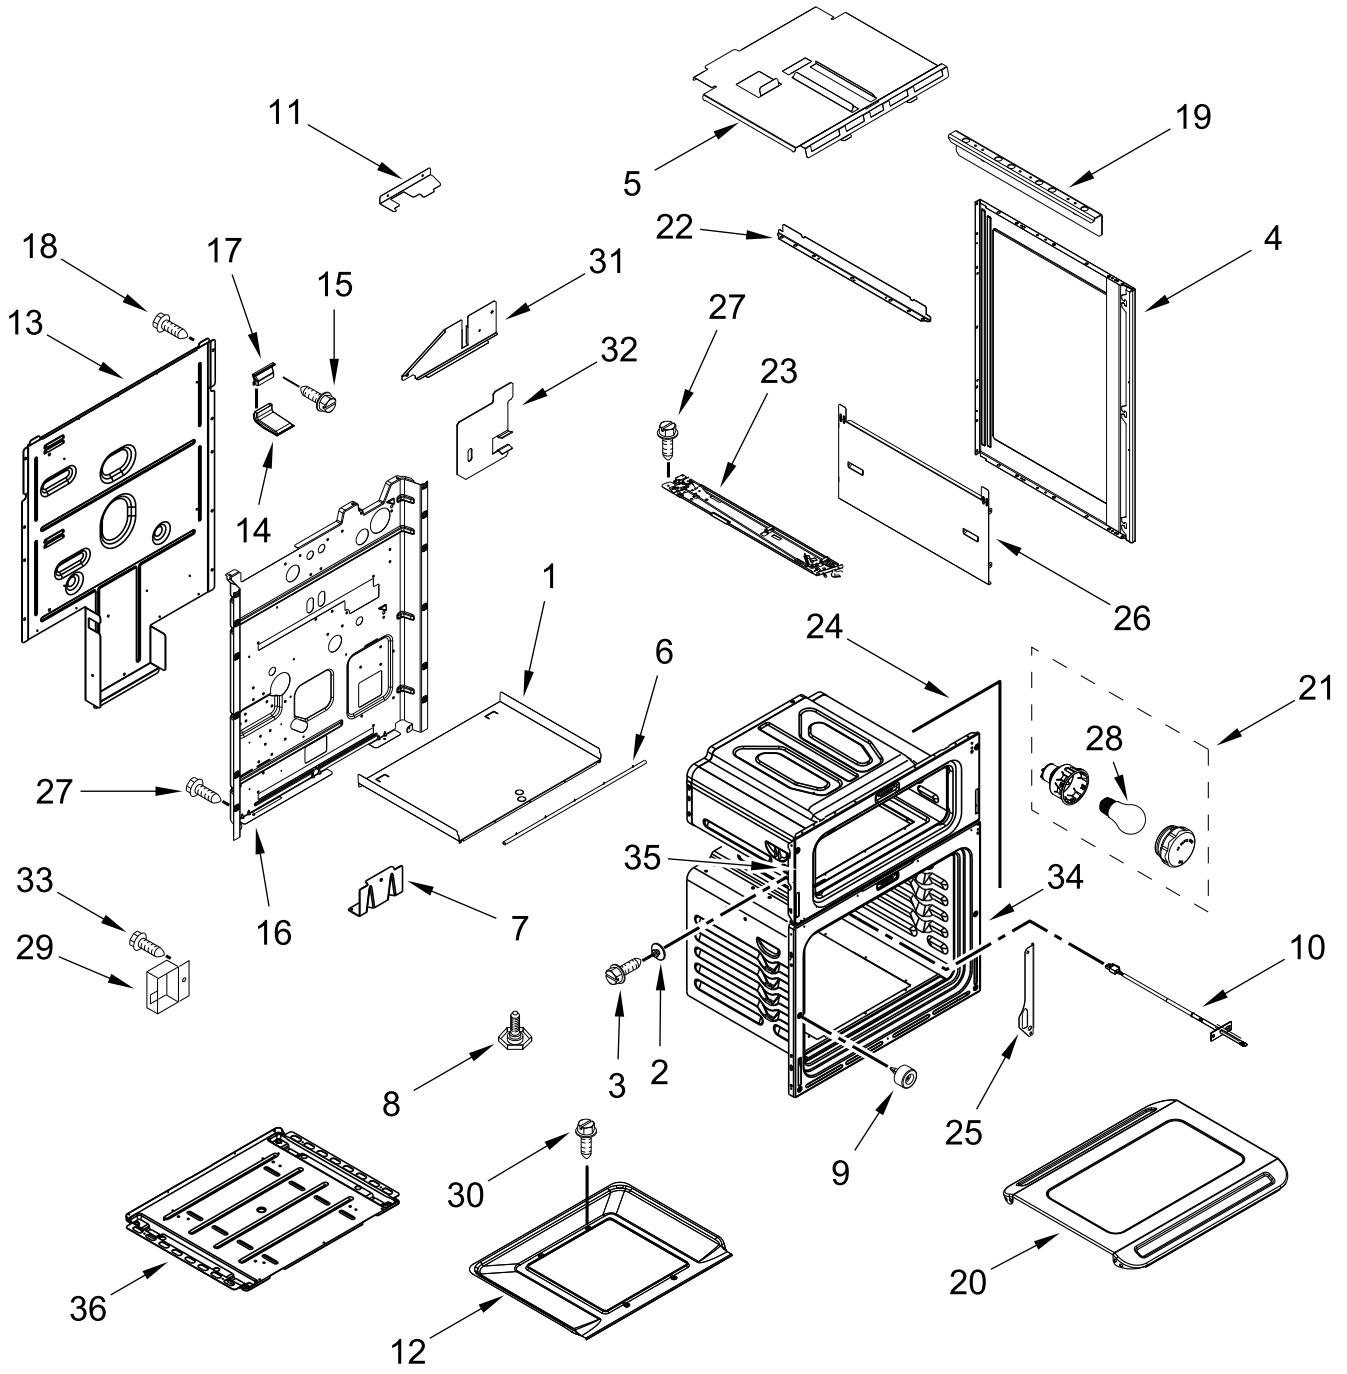

CHASSIS PARTS

CHASSIS PARTS

<u>Illus. No.</u>	<u>Part No.</u>	<u>Description</u>	<u>Illus. No.</u>	<u>Part No.</u>	<u>Description</u>	<u>Illus. No.</u>	<u>Part No.</u>	<u>Description</u>
1	W10319038	Shield, Gemini	17	W10321446	Assembly, Outlet Flue (Upper)	30	12992902	Screw
2	W11479123	Spacer, Side Panel		W10321445	Assembly, Outlet Flue (Lower)	31	W10626077	Cover, Inner Main Back
3	W10267456	Screw, Shoulder	18	4449040	Screw	32	W10626078	Cover, Outer Main Back
4	W11532477	Panel, Side Black	19	W10319087	Bracket, U Channel	33	7101P338-60	Screw
5	W10324643	Support, Insulation	20	W10272546	Bottom, Oven	34	W11515372	Front, Main (Lower)
6	W10319000	Gasket, Gemini Oven Shield	21	W11544370	Light Assembly	35	W11515375	Front, Main (Upper)
7	W10863342	Support, Lower Oven	22	W10357697	Bracket, Side Panel	36	W11509400	Base, Chassis INSULATION
8	7101P507-60	Foot, Leveler	23	W10683517	Lock, Rear Mount		W10344586	Insulation, Floor
9	W10105790	Bumper & Screw	24	W11507143	Gasket, Oven Door (Upper)		W10318910	Insulation, Wrapper (Upper)
10	7430P044-60	Sensor, Oven		W11491753	Gasket, Oven Door (Lower)		W10318918	Insulation, Back (Upper)
11	W10268558	Cover, Lower Wire	25	W10410463	Cover, Hinge (Left)		W10318911	Insulation, Wrapper (Lower)
12	W10777398	Bottom, Oven Drip		W10410461	Cover, Hinge (Right)		W10204081	Insulation, Back (Lower)
13	W10261387	Cover, Main Wire	26	W10538516	Shield, Side Insulation			
14	W11040249	Assembly, Flue (Upper)	27	7101P426-60	Screw			
	W10272519	Assembly, Flue (Lower)	28	311255	Bulb, Oven Light			
15	7101P434-60	Screw	29	8285593	Cover, Connector			
16	W10668728	Back, Main