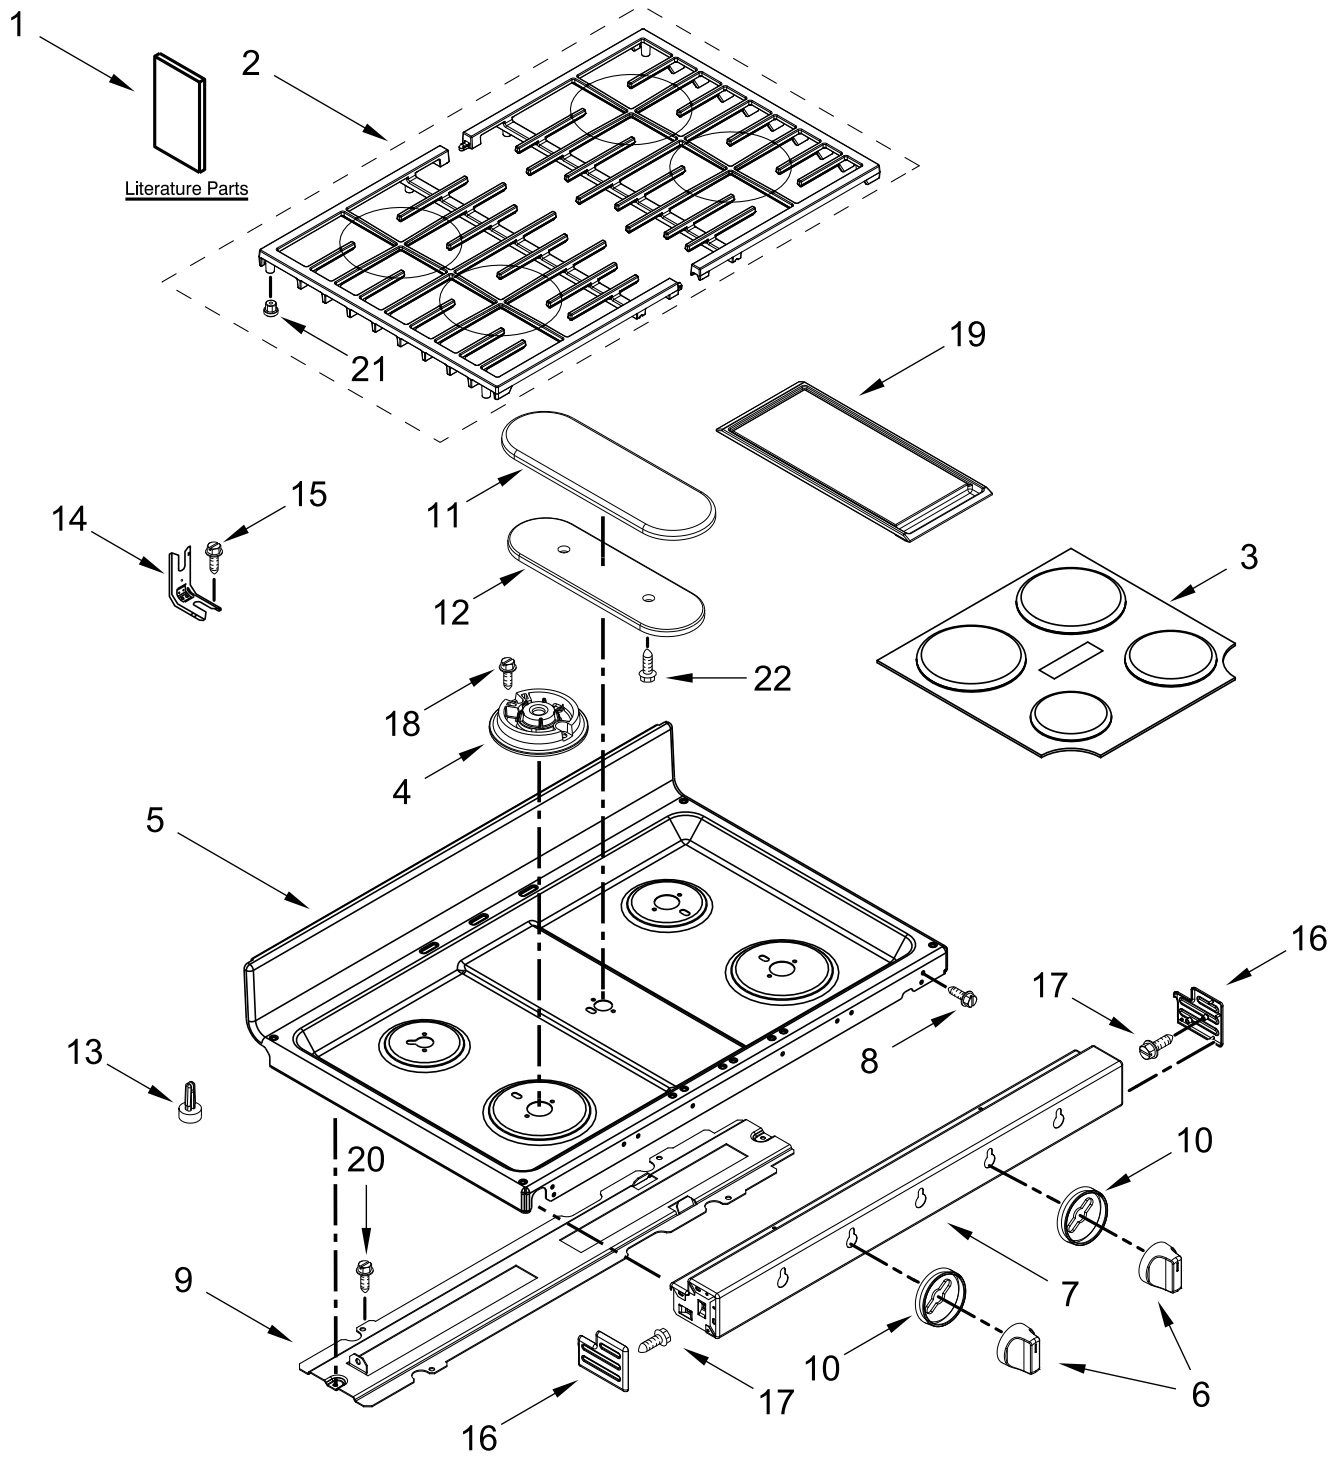

**GAS RANGE
(Fingerprint Resistant)**

MODELS:

MGT8800FZ10 (Stainless)

COOKTOP PARTS

COOKTOP PARTS

<u>Illus. No.</u>	<u>Part No.</u>	<u>Description</u>	<u>Illus. No.</u>	<u>Part No.</u>	<u>Description</u>	<u>Illus. No.</u>	<u>Part No.</u>	<u>Description</u>
1		Literature Parts	6		Knob	18	3368921	Screw
	W11426601	Owner's Manual		W10886658	Stainless	19	W10432544	Griddle
	W11430267	Quick Service Guide	7		Panel, Manifold	20	7101P376-60	Screw
	W11565449	Tech Sheet		W10711043	Stainless	21	W10465081	Grate, Bumper
2	W11241660	Grate Kit (Includes 2 Grates)	8	7101P633-60	Screw (Black)	22	4449154	Screw
3		Kit, Burner Cap	9	W10518258	Bracket, Cooktop Support			FOLLOWING PARTS NOT ILLUSTRATED
	W10299236	Black	10	W10850043	Bezel	W11448060		Harness, Main
4	W10406878	Head, Burner (17.5K)	11		Set, Fish Burner Cap	W11172428		Harness, EOL (DOFSR)
		(Left Front)		W10171140	Black	W10408058		Harness, Spark
	W10406243	Head, Burner (6K)	12	W10333445	Base, Burner (Fish Burner Only)	W11172531		Harness, Sensor & Locks
		(Left Rear and Right Rear)	13	8016P022-60	Glide, Main Top	7101P027-60		Screw, Ground
	W10336094	Head, Burner (Center)	14	3801F656-51	Bracket, Anti-Tip	7111P017-60		Clamp, Wire
	W10406797	Head, Burner (12.5K)	15	7101P485-60	Screw, Anti-Tip Kit	8019P026-60		Clip, Wire-Wrap Nylon
		(Right Front)	16		Cap, End	7109P084-60		Washer, Fiber
5		Cooktop		W10823301	Stainless (Left)			
	W10260169	Black		W10823299	Stainless (Right)			
			17	7101P634-60	Screw			