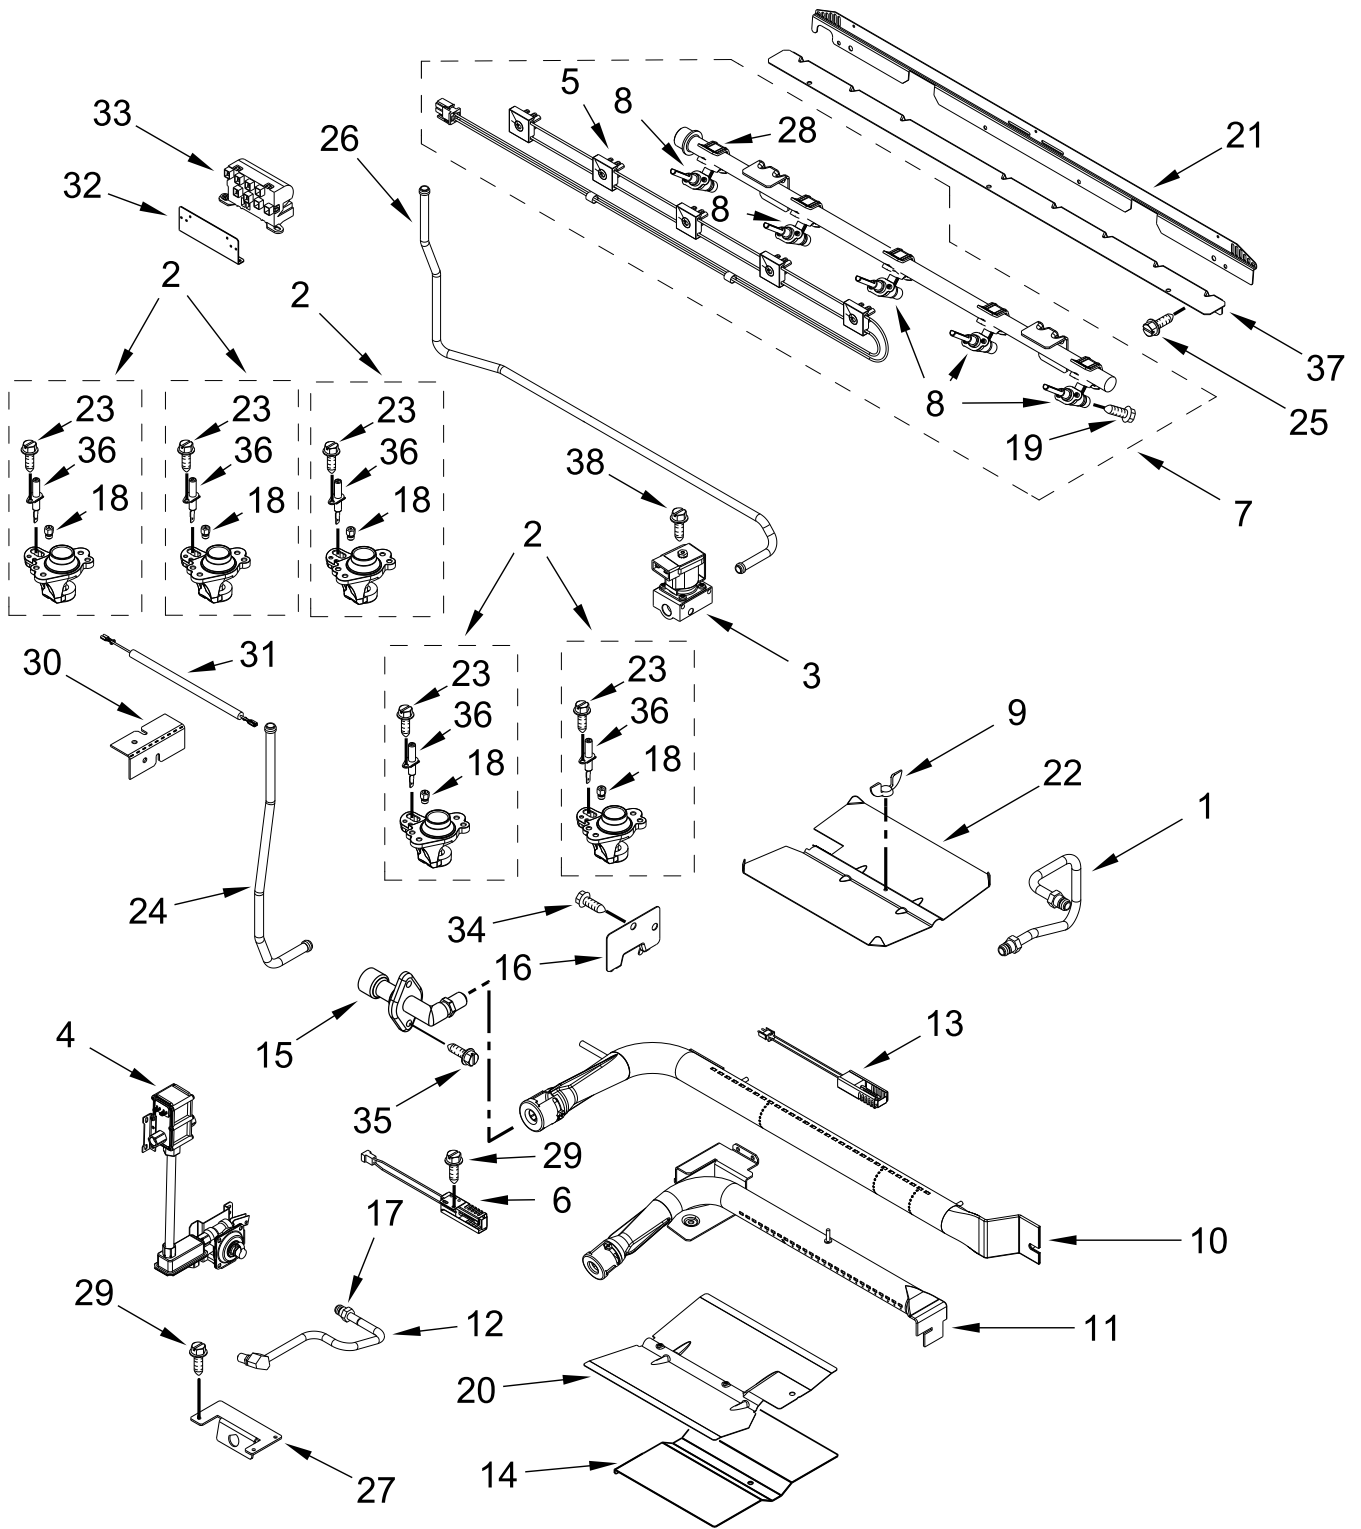

MANIFOLD PARTS

MANIFOLD PARTS

<u>Illus. No.</u>	<u>Part No.</u>	<u>Description</u>	<u>Illus. No.</u>	<u>Part No.</u>	<u>Description</u>	<u>Illus. No.</u>	<u>Part No.</u>	<u>Description</u>
1	W10319002	Tubing, Broil	12	W10342662	Orifice, Bake (Upper)	27	W10272520	Bracket, Orifice
2	W10643268	Holder, Orifice (17K) (Left Front)		W10342661	Orifice, Bake (Lower)	28	W10949105	Bracket, Saddle Valve
	W10643269	Holder, Orifice (5K) (Left Rear)	13	7432P143-60	Ignitor, Bake	29	7101P282-60	Screw
	W10643272	Holder, Orifice (7K) (Center)	14	W10298865	Shield, Bake	30	W10324366	Holder, Electrode Extension
	W10643270	Holder, Orifice (10K) (Right Front)	15	W10292293	Fitting, Broiler	31	W10636384	Extension, Electrode
	W10643271	Holder, Orifice (5K) (Right Rear)	16	4005F421-45	Cover, Ignitor Wire	32	W10319059	Bracket, Spark Module
3	W10368614	Valve, Shut Off	17	7103P195-60	Nut, Mounting	33	7431P053-60	Module, Spark
4	W10546238	Valve/Regulator	18	W10639161	Orifice (Left Front)	34	7101P434-60	Screw
5	W10664240	Harness, Switch		W10407673	Orifice (Left Rear and Right Rear)	35	7101P502-60	Screw
6	W10324738	Ignitor, Gas		W10324014	Orifice (Center)		W10637673	Electrode, Fish (Center)
7	W10806878	Assembly, Manifold		W10407675	Orifice (Right Front)	37	W10276466	Bracket, Manifold (Bottom)
8	W10718180	Valve (17K) (Left Front)	19	W10295997	Screw, Valve	38	7101P624-60	Screw
	W10718182	Valve (5K) (Left Rear and Right Rear)	20	W10272528	Baffle, Bake			FOLLOWING PARTS NOT ILLUSTRATED
	W10718181	Valve (10K) (Right Front and Center)	21	W10343062	Bracket, Manifold Rear Cover		W10591270	Kit, LP Conversion
			22	3601F358-45	Baffle, Broil Burner		W10324646	Insulation, Orifice
			23	8273062	Screw			
			24	W10524331	Tubing (Supply Regulator to Shutoff)			
9	7103P030-60	Nut, Wing	25	7101P653-60	Screw			
10	W11191260	Burner, Broiler	26	W10642388	Tubing (Supply Shutoff To Manifold)			
11	W11105585	Burner, Bake