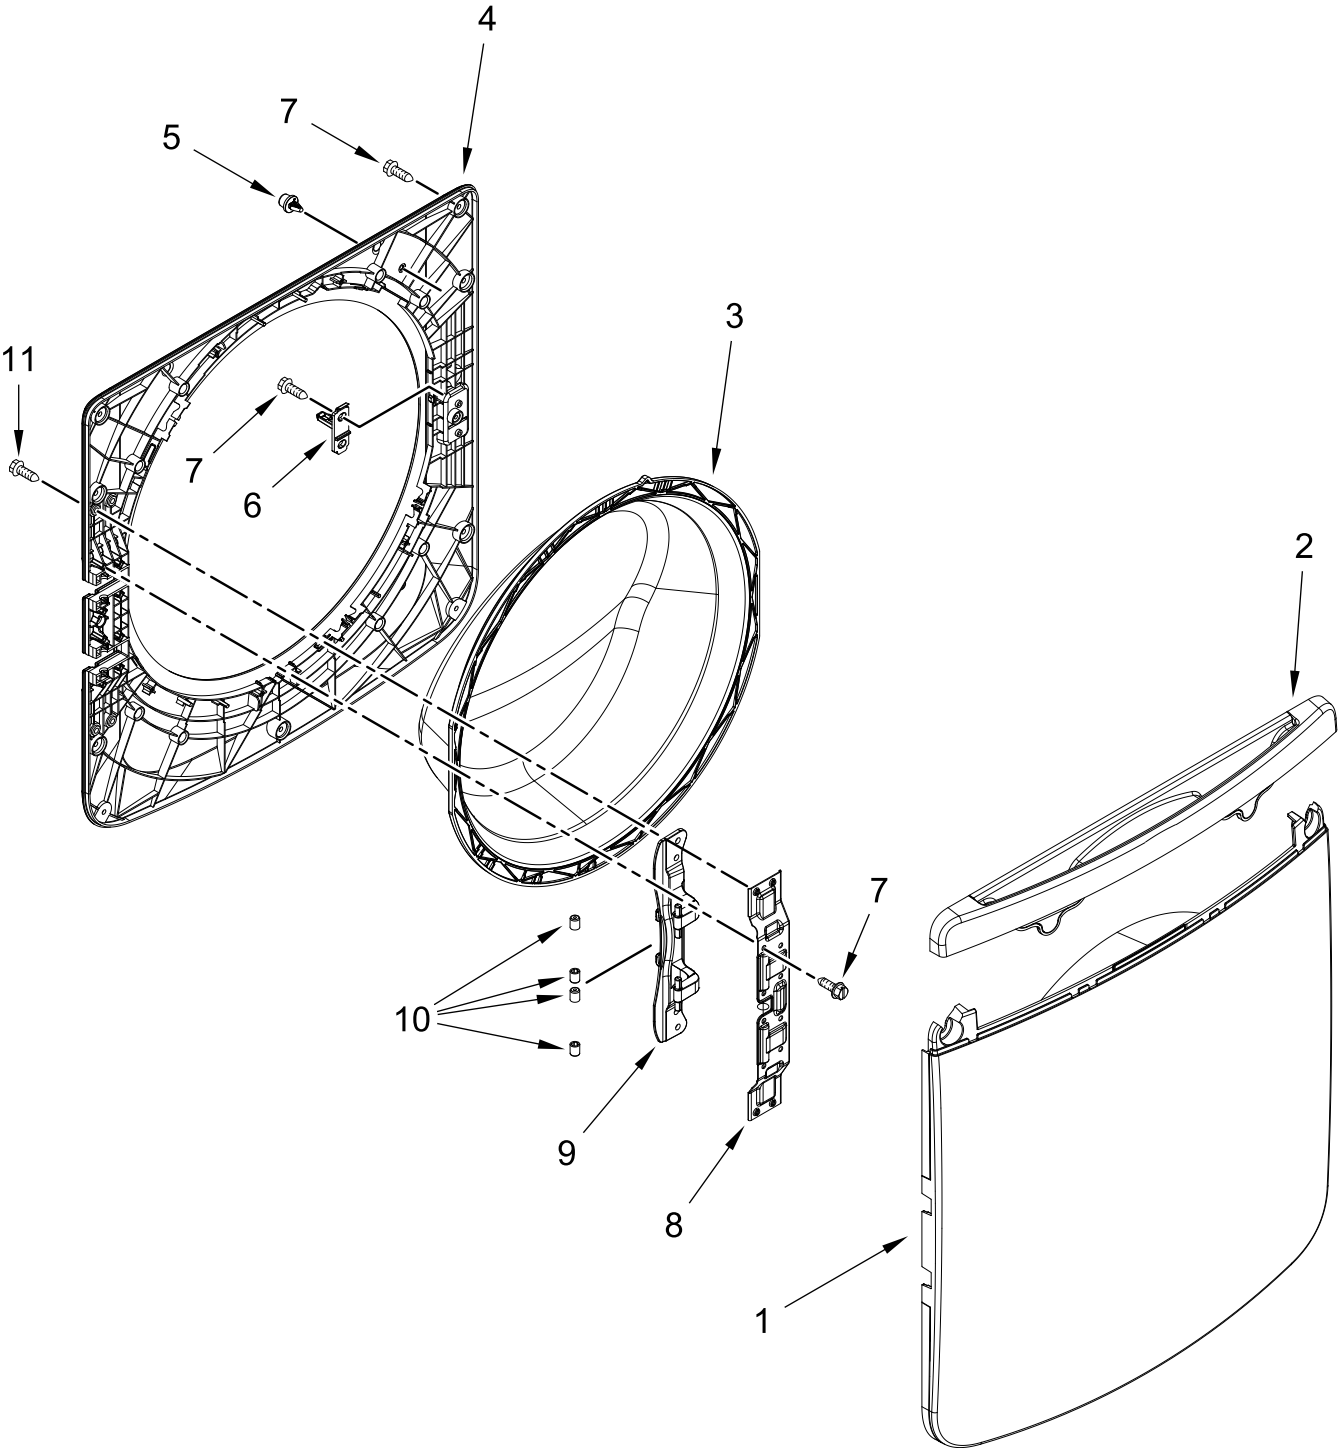

DOOR PARTS

DOOR PARTS

<u>Illus.</u> <u>No.</u>	<u>Part No.</u>	<u>Description</u>	<u>Illus.</u> <u>No.</u>	<u>Part No.</u>	<u>Description</u>	<u>Illus.</u> <u>No.</u>	<u>Part No.</u>	<u>Description</u>
1		Assembly, Outer Door	4	W11178958	Door, Inner	9	W10208415	Hinge, Base
	W11196016	Gray	5	W11178950	Bumper, Door	10	W10208398	Cap, Hinge
2		Handle, Door	6	W10921697	Strike, Door	11	W10288126	Screw
	W10626041	Black	7	8534022	Screw			
3	W11171604	Door, Clear Insert	8	W10312805	Plate, Hinge Retainer