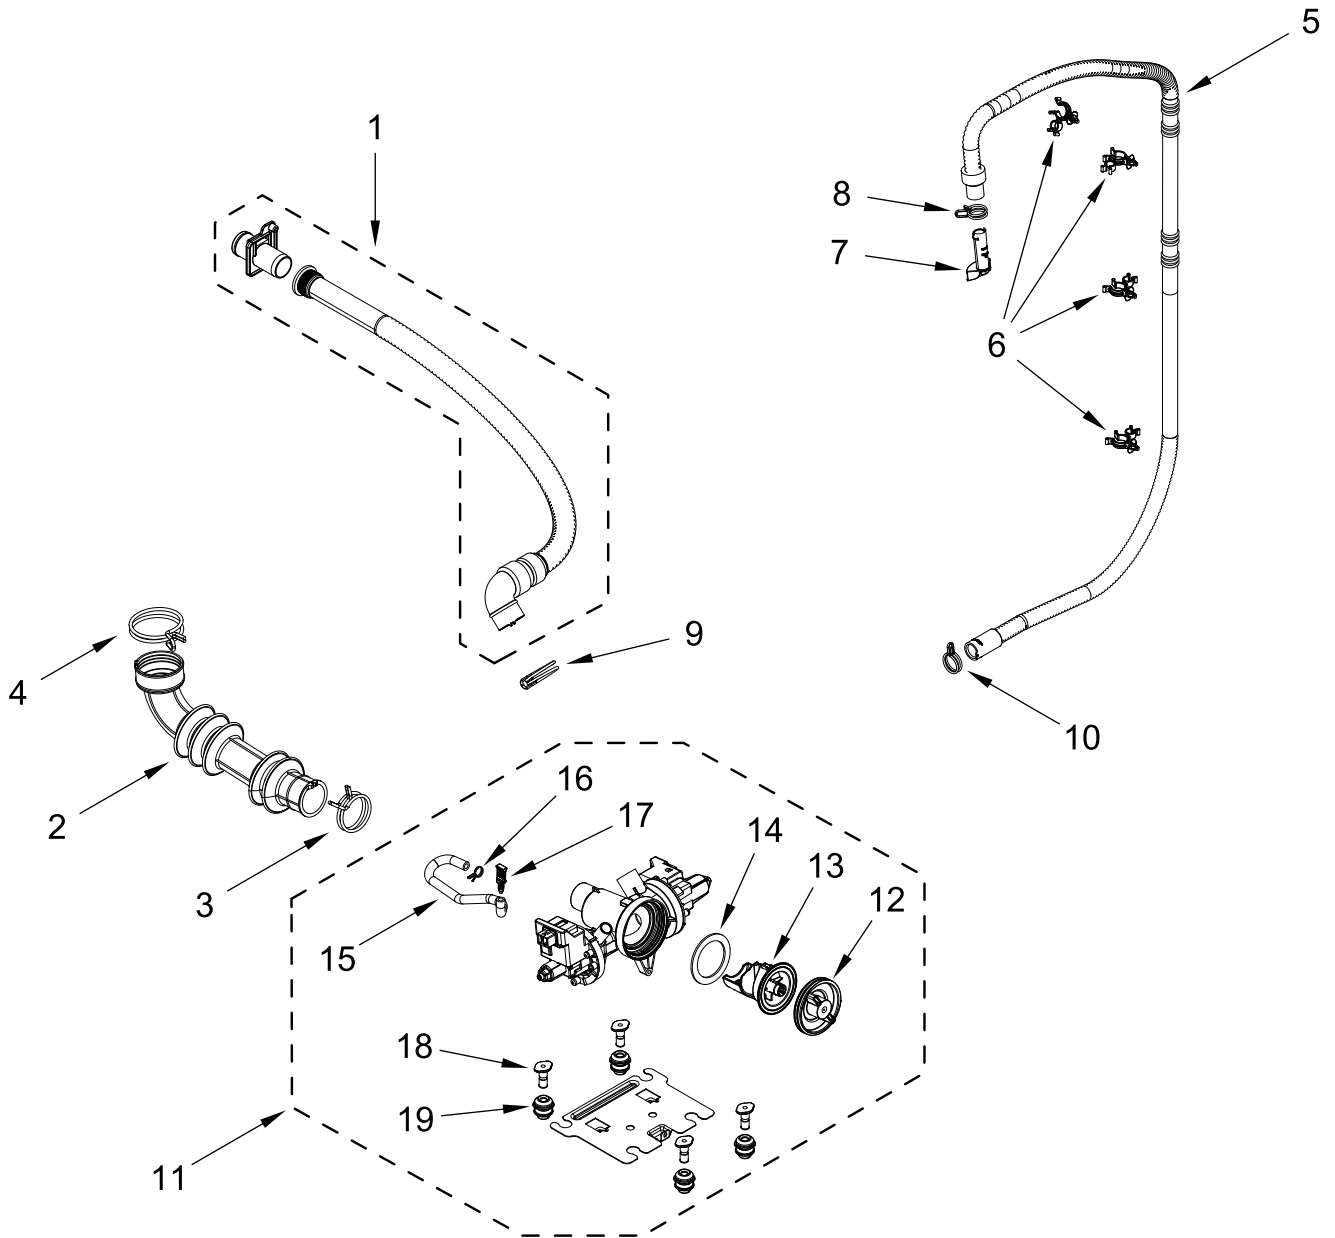

WATER SYSTEM PARTS

WATER SYSTEM PARTS

<u>Illus.</u> <u>No.</u>	<u>Part No.</u>	<u>Description</u>	<u>Illus.</u> <u>No.</u>	<u>Part No.</u>	<u>Description</u>	<u>Illus.</u> <u>No.</u>	<u>Part No.</u>	<u>Description</u>
1	W11507443	Assembly, Drain Hose	7	W10796538	Nozzle, Water	14	W10921839	Seal, Filter Cap
2	W11216718	Hose, Tub to Pump	8	9724996	Clamp, Hose	15	W10782741	Hose, Drain (Pump)
3	370448	Clamp, Hose	9	356138	Clamp, Hose	16	W10834076	Clamp, Hose
4	W10273034	Clamp, Vent Hose	10	8533888	Clamp, Hose	17	W10834077	Plug, Drain (Pump)
5	W11170933	Hose, Pump to Bellow	11	W11319789	Assembly, Pump	18	W11133160	Grommet, Pin (Pump)
6	W11050231	Clip, Hose	12	W10921834	Cap, Filter	19	W11126910	Grommet (Pump)
			13	W11319788	Filter, Pump