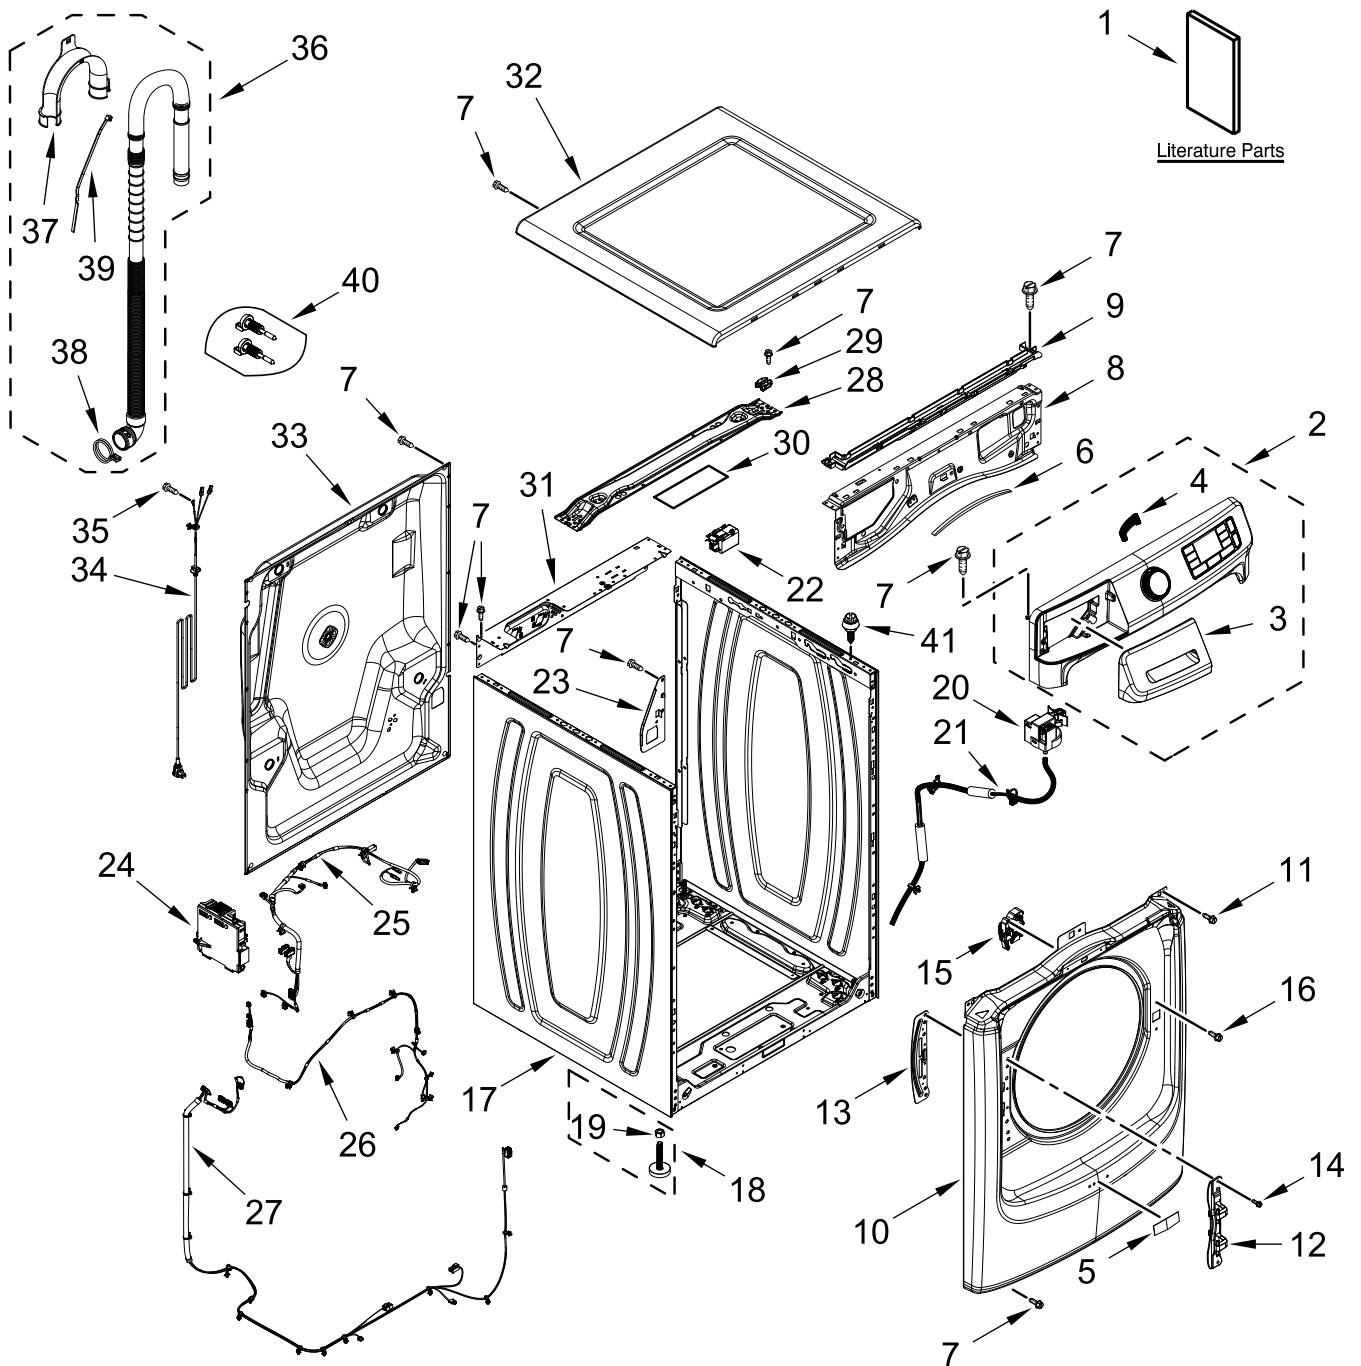

AUTOMATIC WASHER

MODELS:

MHW6630HW3 (White)

MHW6630HC3 (Chrome Shadow)

TOP AND CABINET PARTS

TOP AND CABINET PARTS

<u>Illus. No.</u>	<u>Part No.</u>	<u>Description</u>	<u>Illus. No.</u>	<u>Part No.</u>	<u>Description</u>	<u>Illus. No.</u>	<u>Part No.</u>	<u>Description</u>
1		Literature Parts	12	W10208415	Hinge, Base	30	W10331064	Foam Pad
	W11355369	Owner's Manual	13	W10299097	Bracket, Hinge	31	W11353016	Bracket, Rear
	W11355237	Quick Start Guide	14	W10288126	Screw	32		Top
	W11549423	Energy Guide	15	W10804741	Lock, Door		W10208373	White
	W11366244	Cycle Guide	16	8540282	Screw		W10460693	Chrome Shadow
2		Assembly, Console	17		Cabinet	33	W11046440	Panel, Rear
	W11294860	White		W11352995	White	34	W10919946	Cord, Power
	W11294859	Chrome Shadow		W11352996	Chrome Shadow	35	W10773242	Screw
3		Handle, Drawer	18	W10073890	Leveling Leg Assembly	36	W11392677	Hose, Drain (External)
	W11169065	White	19	3359452	Nut, Hex	37	W10280024	U-Bend, Drain Hose
	W11169072	Chrome Shadow	20	W11125159	Pressure Switch	38	356138	Clamp, Hose
4	W10920818	Jumper, Harness HMI (Board to Board)	21	W11319791	Hose, Pressure Switch	39	W10267532	Cable Tie
5	W10639171	Badge, Maytag	22	W11219530	RFI Filter	40	W11041011	Bolt, Transport (Short)
6	W10407376	Edge Guard	23	W11091443	Bracket, Drain Hose	41	W10208380	Screw and Bushing Assembly
7	W10567155	Screw	24	W11550453	Appliance Control Unit (ACU)			
8	W10915381	Bracket, Console	25	W11133142	Harness, Upper			
9	W10796898	Channel, Water	26	W11038118	Harness, NTC			
10		Panel, Front	27	W11509204	Harness, Main Lower			
	W11047831	White	28	W10467484	Brace, Top			
	W11047832	Chrome Shadow	29	W10245452	Retainer, Spring			
11	357640	Screw						