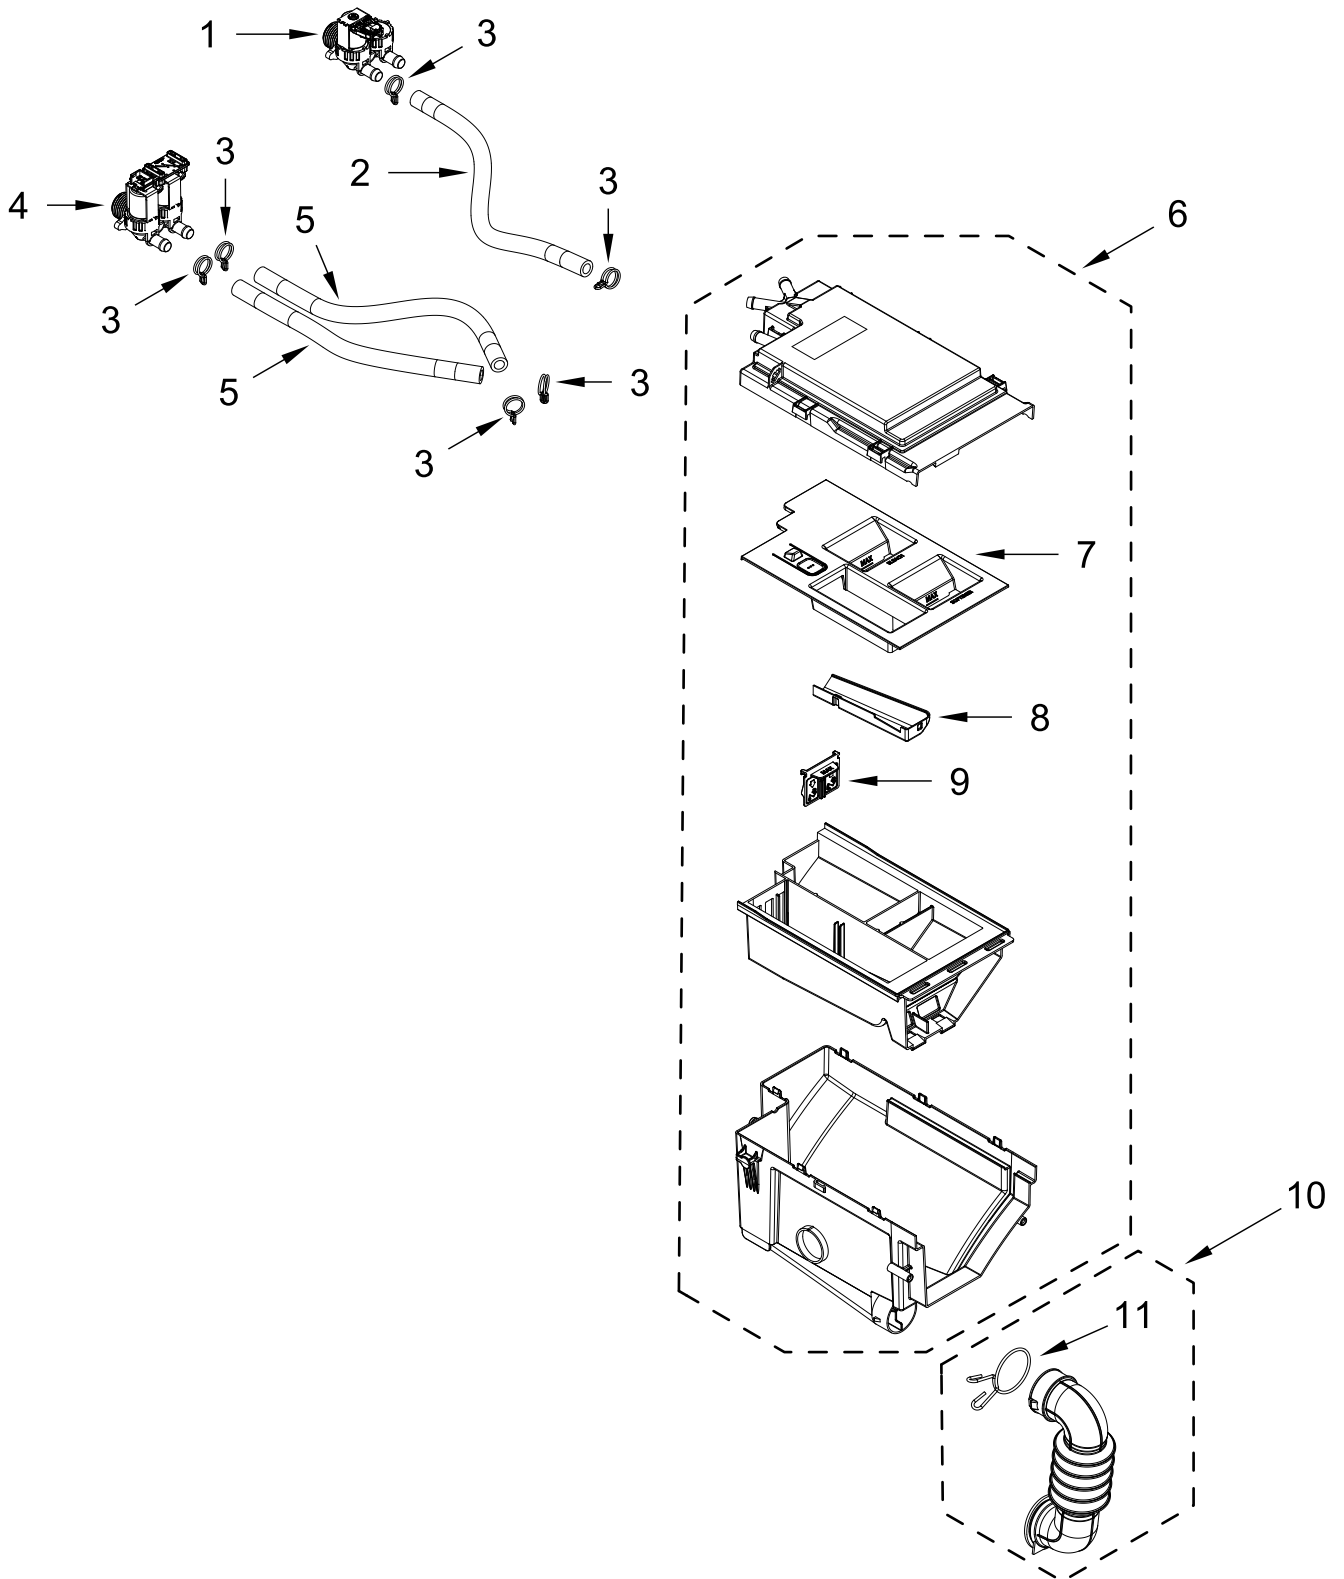

DISPENSER PARTS

DISPENSER PARTS

<u>Illus.</u> <u>No.</u>	<u>Part No.</u>	<u>Description</u>	<u>Illus.</u> <u>No.</u>	<u>Part No.</u>	<u>Description</u>	<u>Illus.</u> <u>No.</u>	<u>Part No.</u>	<u>Description</u>
1	W11036928	Valve, Inlet (Single)	7	W11173269	Siphon, Bleach/Softener	10	W10920132	Assembly, Dispenser Hose
2	W10920135	Hose, Inlet (Hot)	8	W11106522	Cover, Detergent Drawer	11	W10239910	Clamp, Hose
3	W10096851	Clamp, Hose	9	W10918519	Separator, Siphon			
4	W11036930	Valve, Inlet (Double)						
5	W10920133	Hose, Inlet (Cold)						
6	W11486349	Assembly, Dispenser