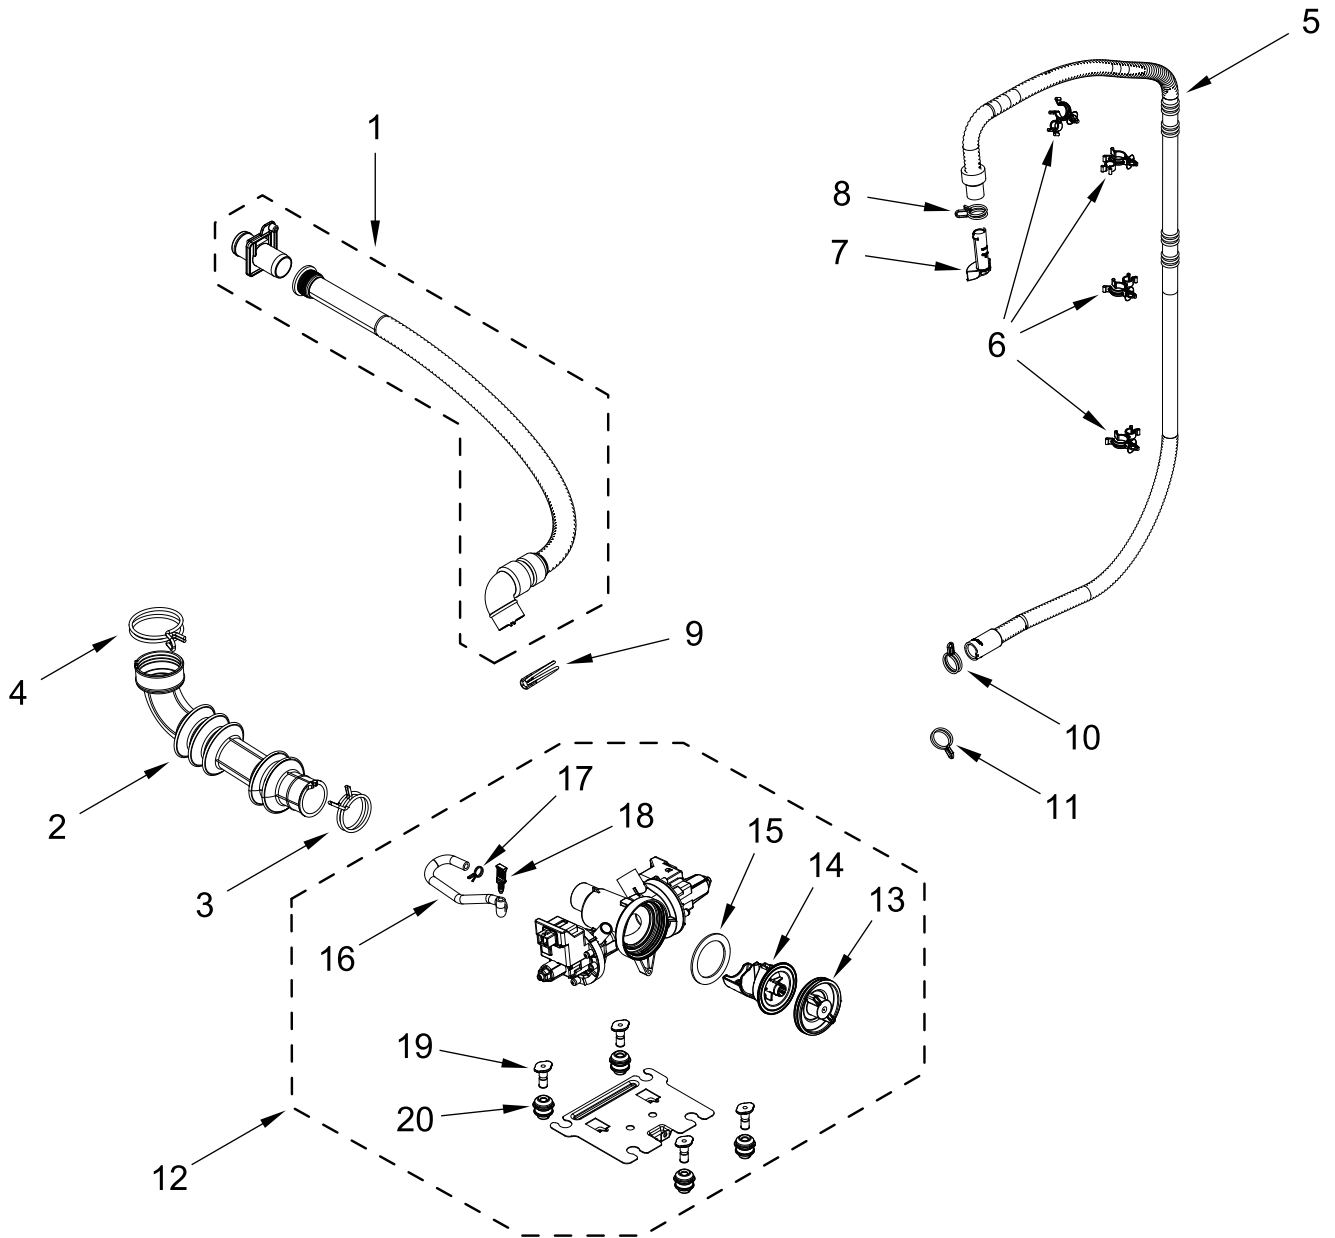

WATER SYSTEM PARTS

WATER SYSTEM PARTS

<u>Illus.</u> <u>No.</u>	<u>Part No.</u>	<u>Description</u>	<u>Illus.</u> <u>No.</u>	<u>Part No.</u>	<u>Description</u>	<u>Illus.</u> <u>No.</u>	<u>Part No.</u>	<u>Description</u>
1	W11507443	Assembly, Drain Hose	9	356138	Clamp, Hose	18	W10834077	Plug, Drain (Pump)
2	W10921959	Hose, Tub to Pump	10	8533888	Clamp, Hose	19	W11133160	Grommet, Pin (Pump)
3	370448	Clamp, Hose	11	9724996	Clamp, Hose	20	W11126910	Grommet (Pump)
4	W10273034	Clamp, Vent Hose	12	W11319789	Assembly, Pump			
5	W11170933	Hose, Pump to Bellow	13	W10921834	Cap, Filter			
6	W11050231	Clip, Hose	14	W11319788	Filter, Pump			
7	W10796538	Nozzle, Water	15	W10921839	Seal, Filter Cap			
8	371503	Clamp, Hose	16	W10782741	Hose, Drain (Pump)			
			17	W10834076	Clamp, Hose