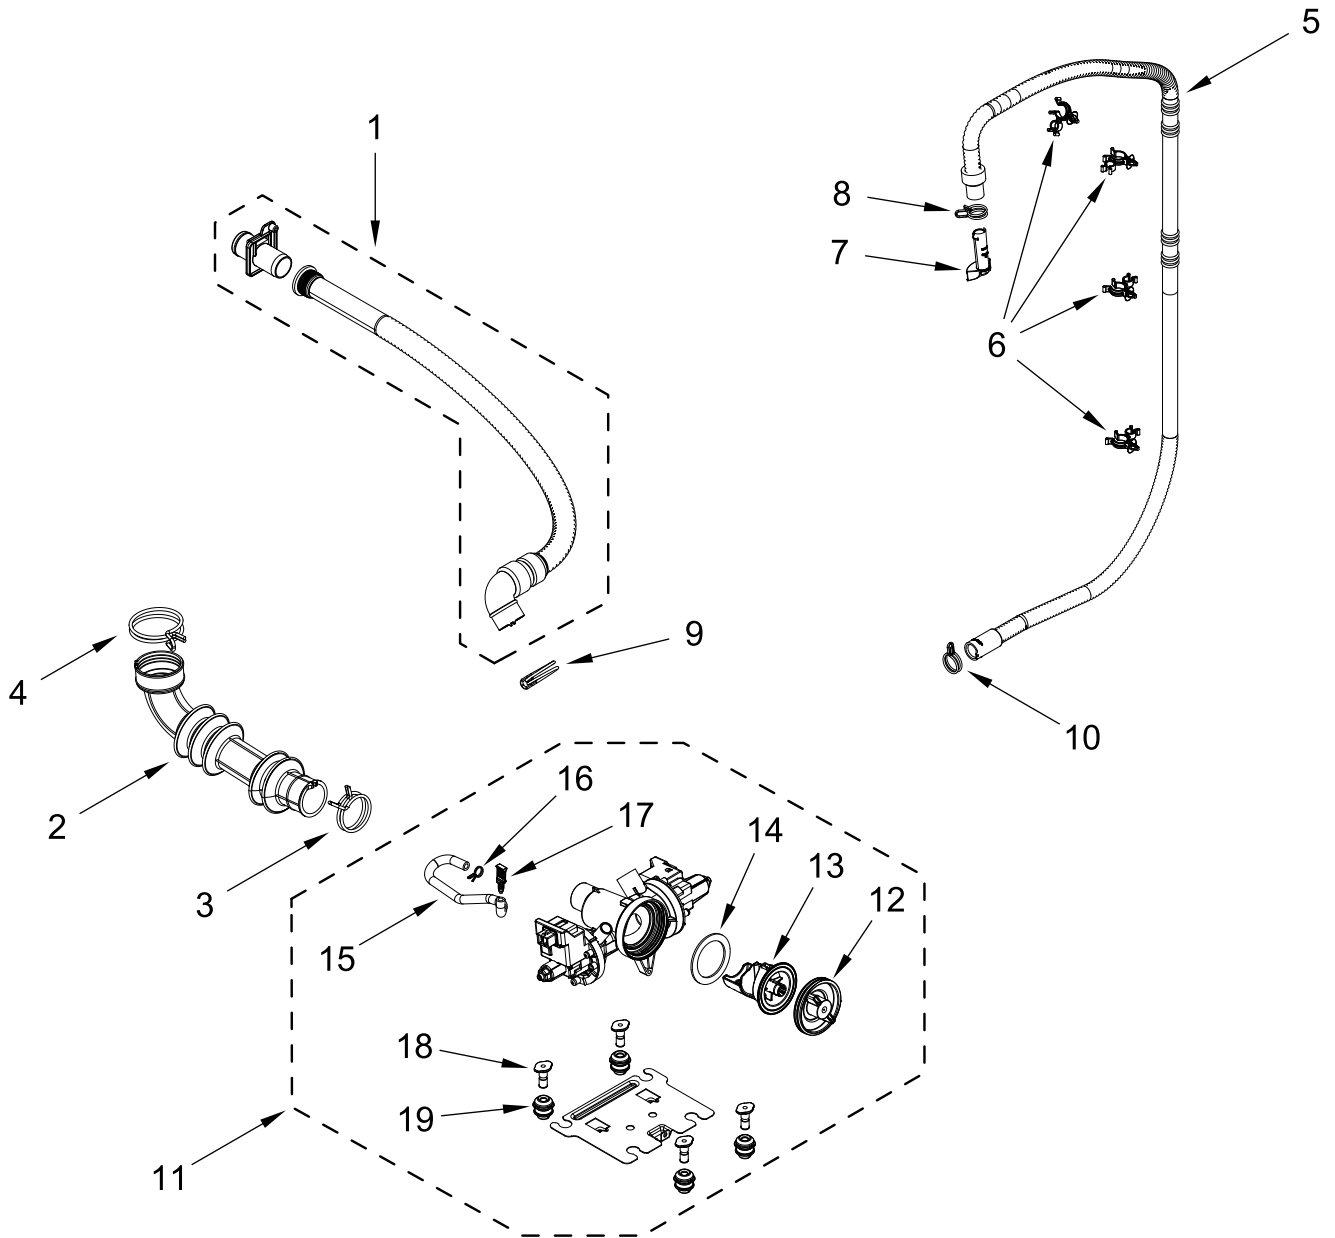

WATER SYSTEM PARTS

WATER SYSTEM PARTS

<u>Illus.</u> <u>No.</u>	<u>Part No.</u>	<u>Description</u>	<u>Illus.</u> <u>No.</u>	<u>Part No.</u>	<u>Description</u>	<u>Illus.</u> <u>No.</u>	<u>Part No.</u>	<u>Description</u>
1	W11512752	Assembly, Drain Hose	7	W10796538	Nozzle, Water	14	W10921839	Seal, Filter Cap
2	W10921959	Hose, Tub to Pump	8	9724996	Clamp, Hose	15	W10782741	Hose, Drain (Pump)
3	370448	Clamp, Hose	9	356138	Clamp, Hose	16	W10834076	Clamp, Hose
4	W10273034	Clamp, Vent Hose	10	8533888	Clamp, Hose	17	W10834077	Plug, Drain (Pump)
5	W11170933	Hose, Pump to Bellow	11	W11319789	Assembly, Pump	18	W11133160	Grommet, Pin (Pump)
6	W11050231	Clip, Hose	12	W10921834	Cap, Filter	19	W11126910	Grommet (Pump)
			13	W11319788	Filter, Pump