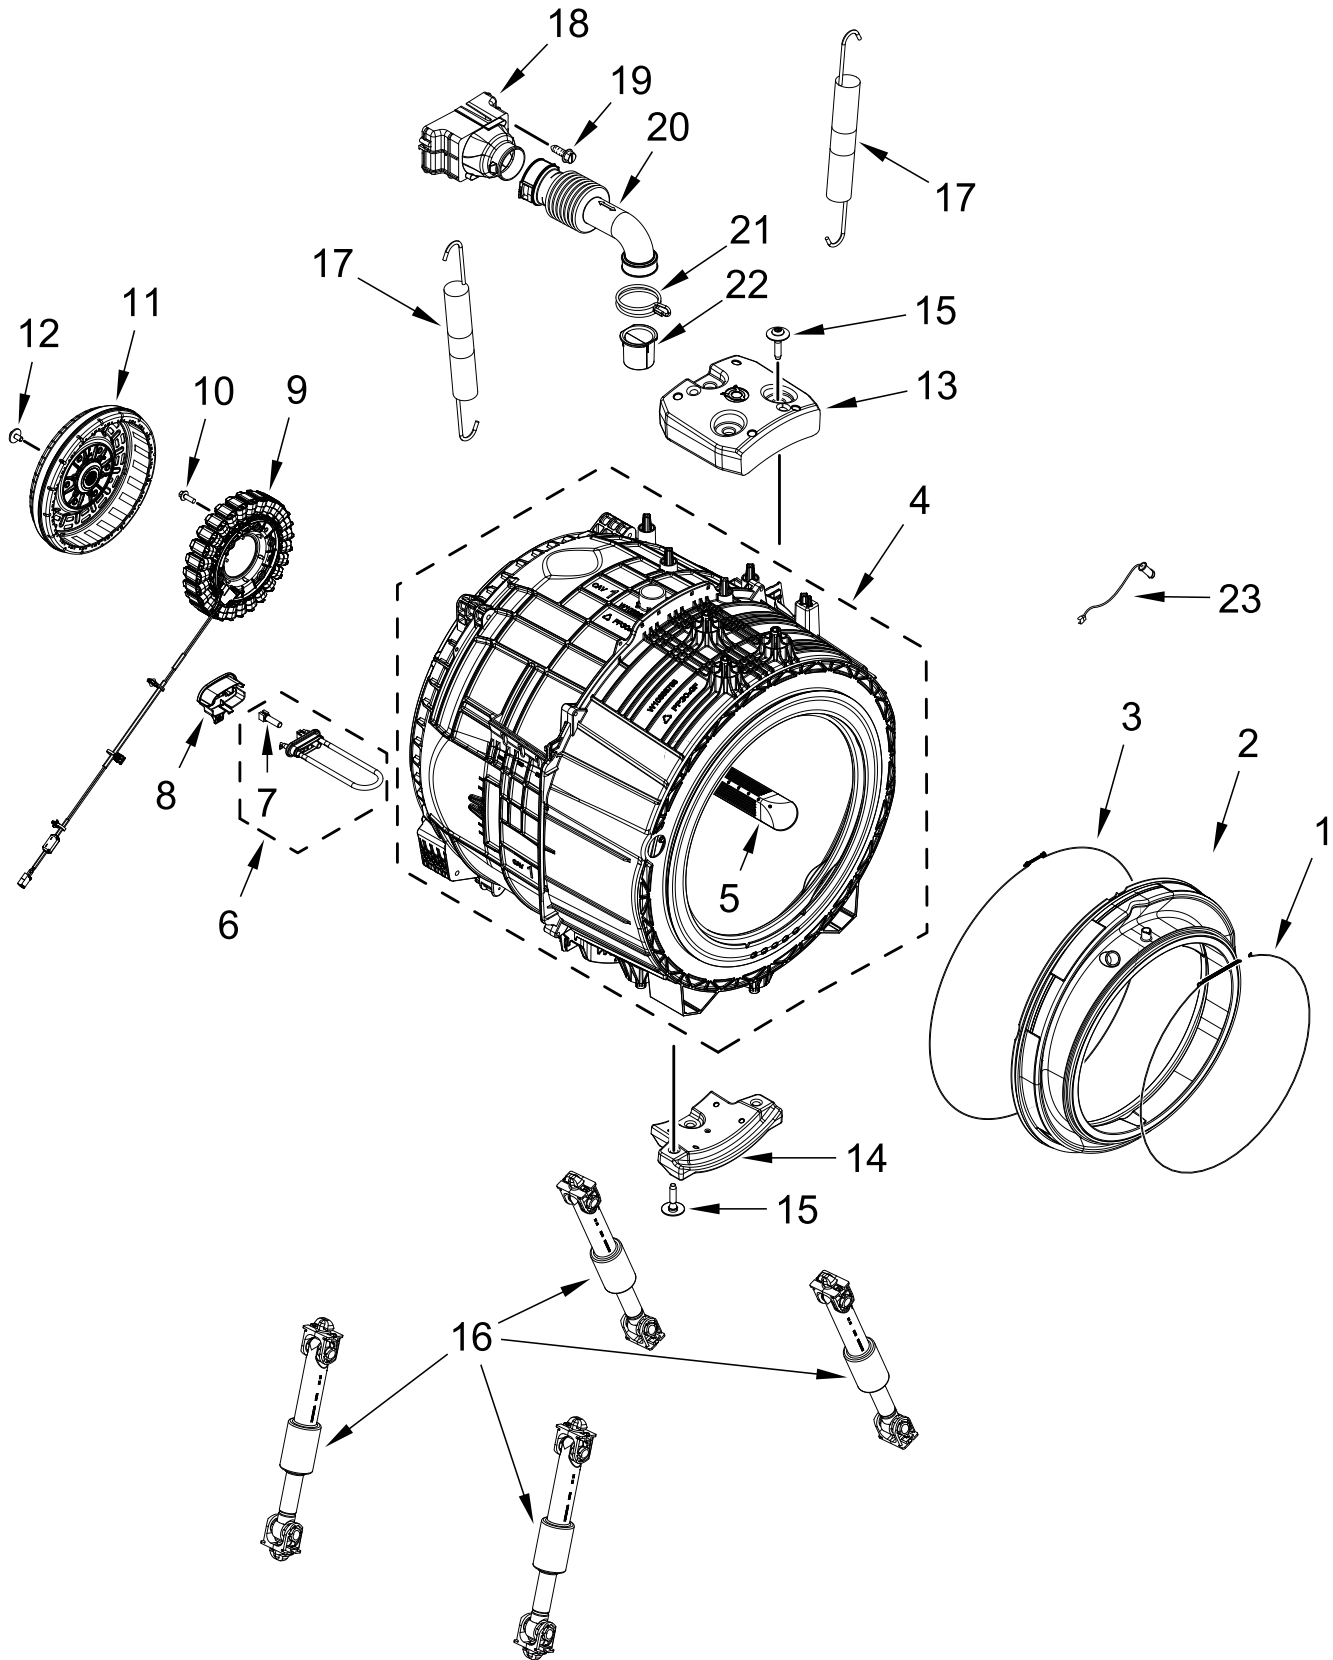

TUB AND BASKET PARTS

TUB AND BASKET PARTS

<u>Illus.</u> <u>No.</u>	<u>Part No.</u>	<u>Description</u>	<u>Illus.</u> <u>No.</u>	<u>Part No.</u>	<u>Description</u>	<u>Illus.</u> <u>No.</u>	<u>Part No.</u>	<u>Description</u>
1	W10818945	Retainer, Front Panel to Bellow	10	W11035597	Screw, Stator	20	W10919155	Hose, Ventilation
2	W10920669	Bellow	11	W10916241	Rotor, Motor	21	371507	Clamp, Hose
3	W11048199	Retainer, Bellow to Tub	12	W11354072	Screw, Rotor	22	W11495086	Deflector, Vent Port
4	W11352126	Assembly, Tub and Drum	13	W11209371	Counterweight, Top	23	W11040364	Drum Light
5	W11198668	Baffle, Drum	14	W11209373	Counterweight, Bottom			
6	W10918779	Assembly, Heater	15	W11235083	Screw, Counterweight			
7	W10919909	Sensor, NTC	16	W11117022	Damper Assembly			
8	W10909418	Shield, Heater	17	W10896675	Spring, Suspension			
9	W11261210	Stator, Motor	18	W10919156	Enclosure, Vent/Fan			
			19	8540513	Screw