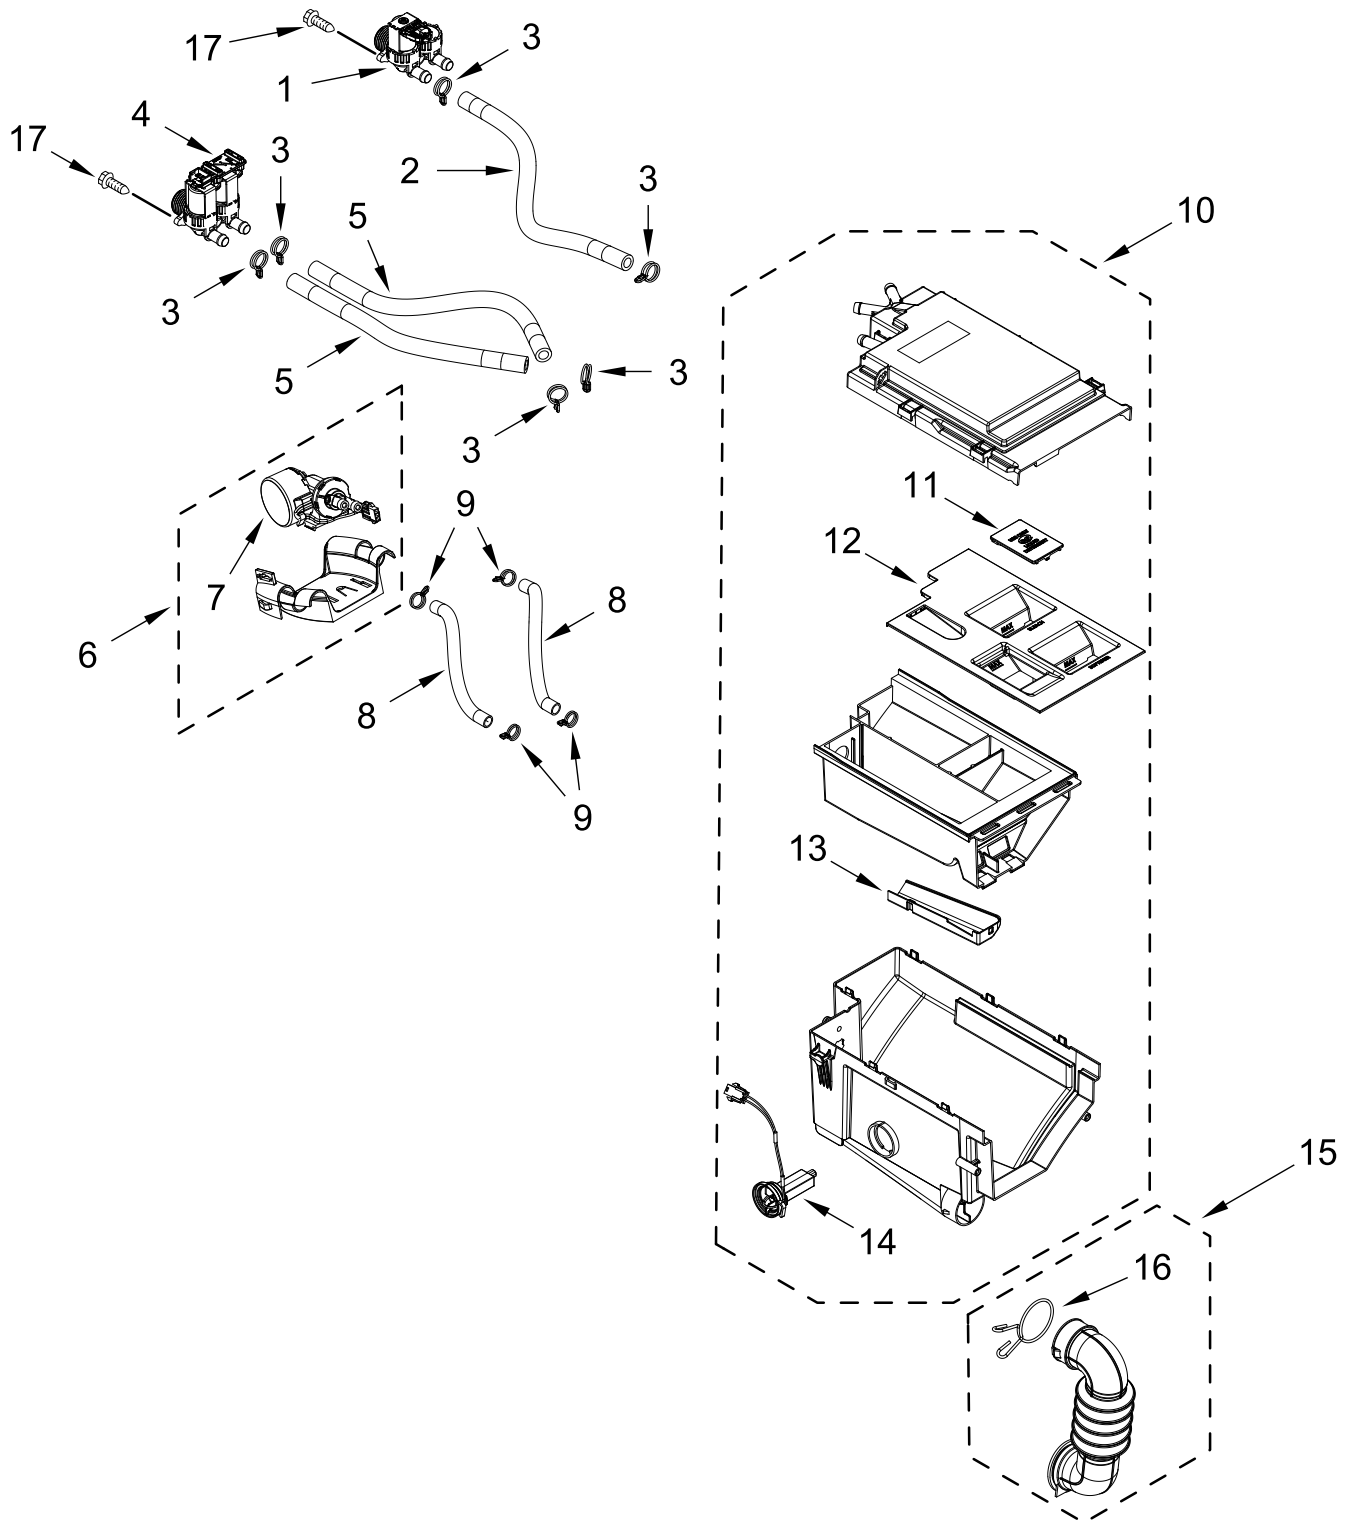

DISPENSER PARTS

DISPENSER PARTS

<u>Illus. No.</u>	<u>Part No.</u>	<u>Description</u>	<u>Illus. No.</u>	<u>Part No.</u>	<u>Description</u>	<u>Illus. No.</u>	<u>Part No.</u>	<u>Description</u>
1	W11036928	Valve, Inlet (Single)	7	W10903621	Pump, Metering	14	W11041160	Assembly, Detergent Sensor
2	W10920135	Hose, Inlet (Hot)	8	W11041152	Hose	15	W10920132	Assembly, Dispenser Hose
3	W10096851	Clamp, Hose	9	9724997	Clamp, Hose	16	W10239910	Clamp, Hose
4	W11036930	Valve, Inlet (Double)	10	W11437245	Assembly, Dispenser	17	90767	Screw
5	W10920133	Hose, Inlet (Cold)	11	W11106530	Lid, Dispenser			
6	W11041150	Assembly, Dosing Pump	12	W11106527	Cover, Dispenser			
			13	W11106522	Cover, Detergent Drawer			