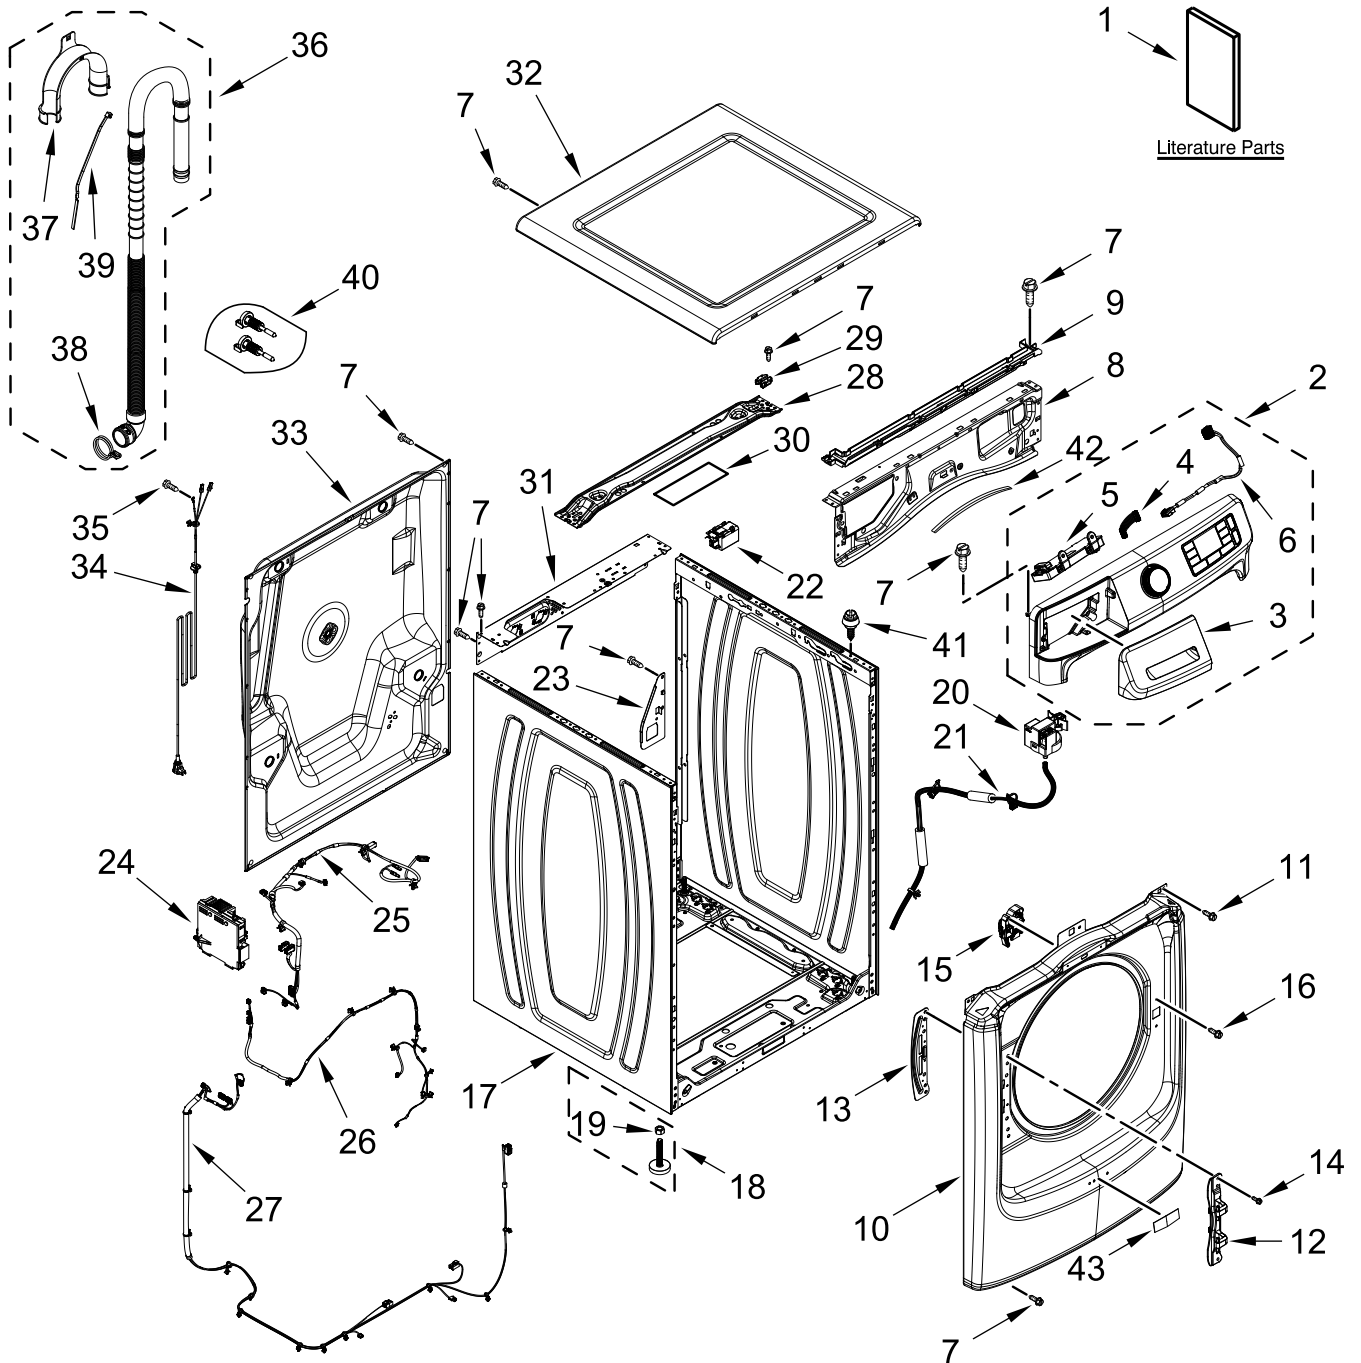

AUTOMATIC WASHER

MODELS:

MHW8630HW4 (White)

MHW8630HC4 (Chrome Shadow)

TOP AND CABINET PARTS

TOP AND CABINET PARTS

<u>Illus. No.</u>	<u>Part No.</u>	<u>Description</u>	<u>Illus. No.</u>	<u>Part No.</u>	<u>Description</u>	<u>Illus. No.</u>	<u>Part No.</u>	<u>Description</u>
1		Literature Parts	12	W10208415	Hinge, Base	30	W10331064	Foam Pad
	W11355369	Owner's Manual	13	W10299097	Bracket, Hinge	31	W11353016	Bracket, Rear
	W11355237	Quick Start Guide	14	W10288126	Screw	32		Top
	W11356846	Energy Guide	15	W10804741	Lock, Door		W10208373	White
	W11366244	Cycle Guide	16	8540282	Screw		W10460693	Chrome Shadow
2		Assembly, Console	17		Cabinet	33	W11046440	Panel, Rear
	W11339768	White		W11352995	White	34	W10919946	Cord, Power
	W11339767	Chrome Shadow		W11352996	Chrome Shadow	35	W10773242	Screw
3		Handle, Drawer	18	W10073890	Leveling Leg Assembly	36	W11392677	Hose, Drain (External)
	W11167040	White	19	3359452	Nut, Hex	37	W10280024	U-Bend, Drain Hose
	W11167041	Chrome Shadow	20	W11125159	Pressure Switch	38	356138	Clamp, Hose
4	W10920818	Jumper, Harness HMI (Board to Board)	21	W11319791	Hose, Pressure Switch	39	W10267532	Cable Tie
5	W11123730	Assembly, WIFI	22	W11219530	RFI Filter	40	W11041011	Bolt, Transport (Short)
6	W11036819	Harness, WiFi	23	W11091443	Bracket, Drain Hose	41	W10208380	Screw and Bushing Assembly
7	W10567155	Screw	24	W11329038	Appliance Control Unit (ACU)	42	W10407376	Edge Guard
8	W10915381	Bracket, Console	25	W10919936	Harness, Upper	43	W10639171	Badge, Maytag
9	W10796898	Channel, Water	26	W10919939	Harness, NTC			
10		Panel, Front	27	W11509204	Harness, Main Lower			
	W11047831	White	28	W10467484	Brace, Top			
	W11047832	Chrome Shadow	29	W10245452	Retainer, Spring			
11	357640	Screw						