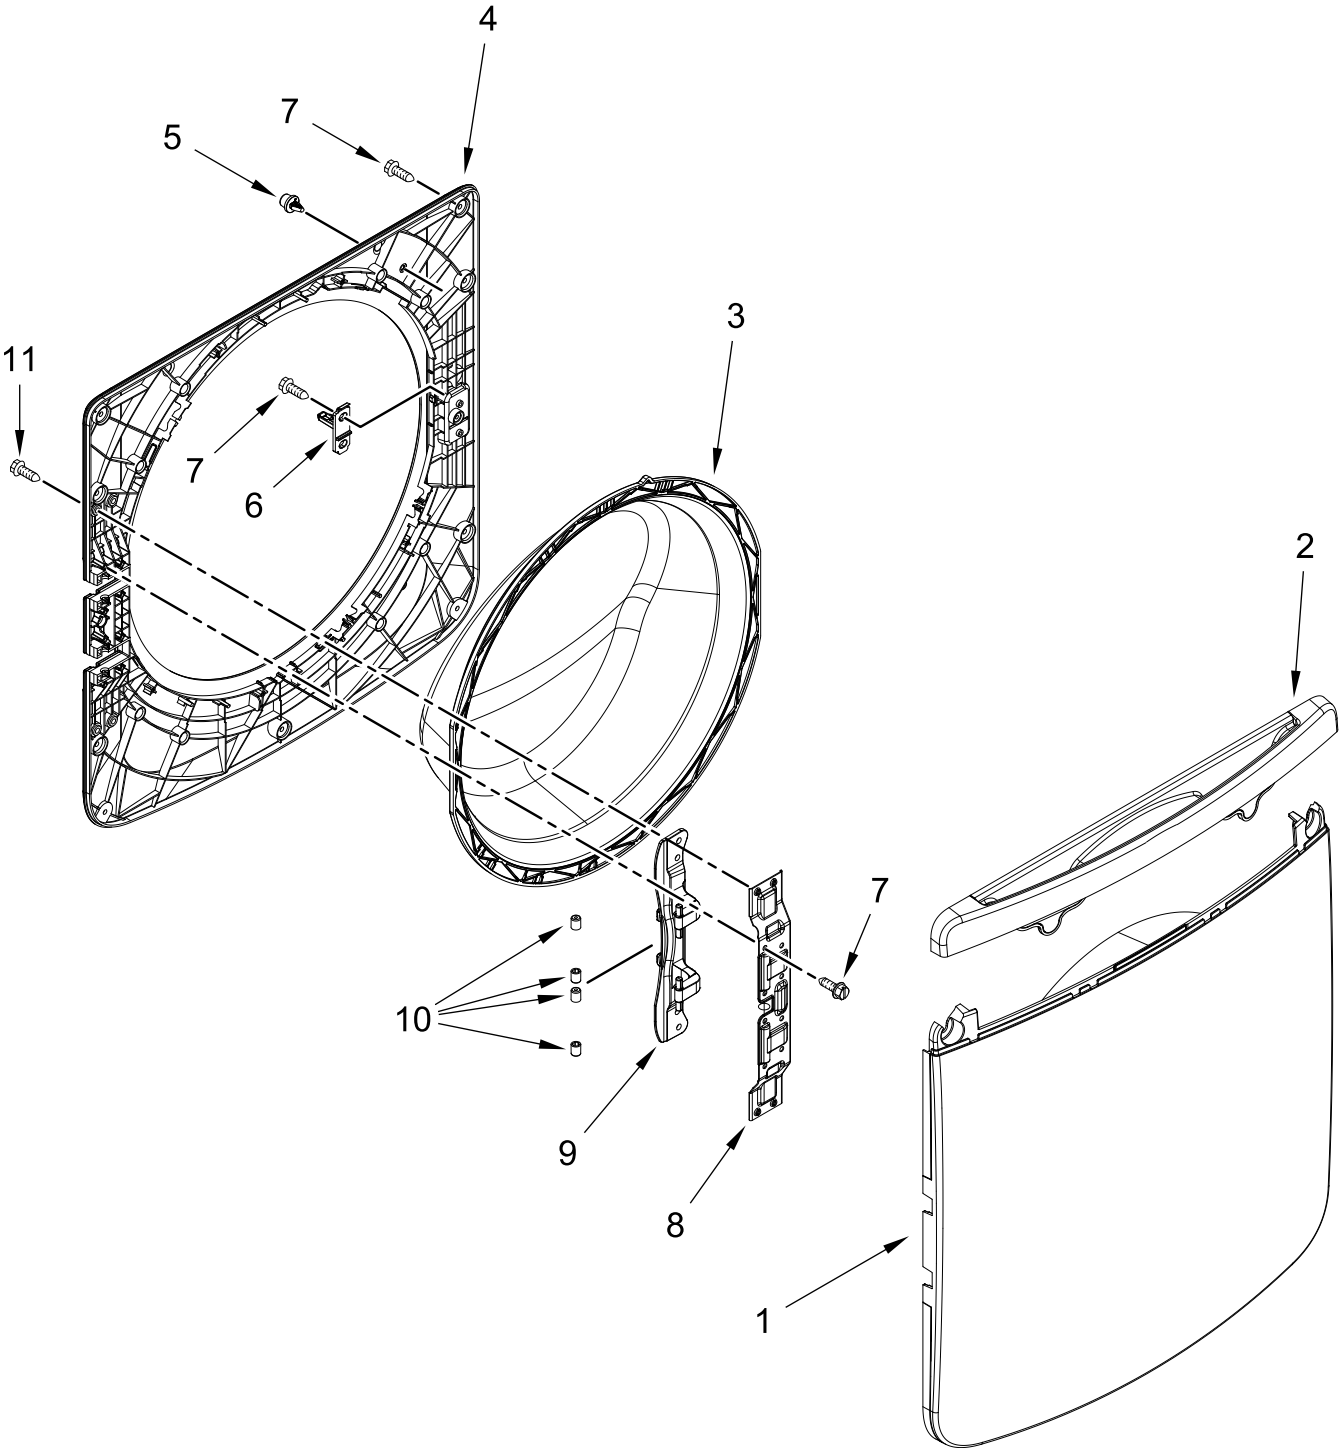

DOOR PARTS

DOOR PARTS

<u>Illus.</u> <u>No.</u>	<u>Part No.</u>	<u>Description</u>	<u>Illus.</u> <u>No.</u>	<u>Part No.</u>	<u>Description</u>	<u>Illus.</u> <u>No.</u>	<u>Part No.</u>	<u>Description</u>
1		Assembly, Outer Door	4	W11178958	Door, Inner	9	W10208415	Hinge, Base
	W11196016	Gray	5	W11178950	Bumper, Door	10	W10208398	Cap, Hinge
2		Handle, Door	6	W10921697	Strike, Door	11	W10288126	Screw
	W10626040	Chrome Shadow	7	8534022	Screw			
3	W11171604	Door, Clear Insert	8	W10312805	Plate, Hinge Retainer