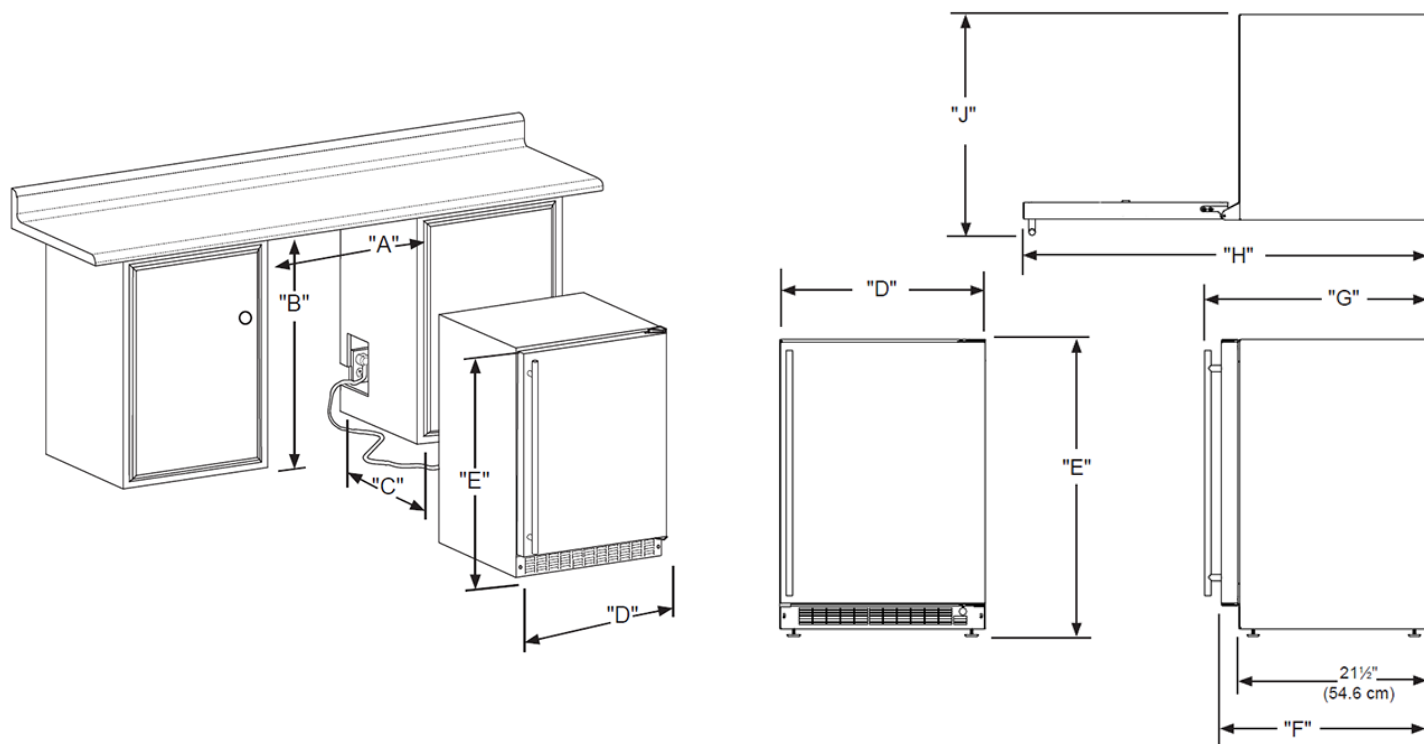

MLBV224

24" BEVERAGE CENTER

MARVEL CLASSIC COLLECTION

MAIN FEATURES

- 5.5 cu ft capacity stores up to 162 cans (12-oz) and/or 18 wine bottles
- Two 3-in-1 Split Convertible Shelves convert to wine racks with vibration neutralization
- Cantilevered shelving system can hold up to 35 lbs and featured 11 adjustable heights
- Dynamic cooling technology delivers rapid cool down, frost-free operation, and temperature stability
- Argon-filled, UV-resistant tinted dual pane glass door options protect contents
- Digital controls allow you to select a temperature from 34°F to 60°F
- Door ajar and high/low temperature alerts
- Arctic white LED theater-style lighting
- Elegant midnight black interior
- Reversible door allows for right or left swing
- Panel ready model requires 3/4" or 5/8" custom panel and handle (not supplied by Marvel)

DIMENSIONAL DRAWINGS

ROUGH IN DIMENSIONS*

"A"	"B"	"C"
24"	34" to 35"	24"
(61 cm)	(86.4 to 88.9 cm)	(61 cm)

CABINET DIMENSIONS*

"D"	"E"	"F"	"G"	"H"	"J"
23-7/8"	33-3/4" to 34-3/4"	23-5/8"*	25-1/2"	46-3/8"*	25-3/4"*
(60.7 cm)	(85.7 cm to 88.3 cm)	(60 cm)	(64.8 cm)	(117.8 cm)	(65.4 cm)

*Stainless steel model dimensions only. For panel-ready models, see the owner's guide online at marvelrefrigeration.com.

PRODUCT SPECIFICATIONS

Capacity	5.5 cu. ft.
Cord Length	6 ft.
Electrical Requirements	115V / 60 Hz / 15A
ENERGY STAR	Yes
Panel Height	29-21/32" (75.3 cm)
Panel Thickness	5/8" (1.6 cm) or 3/4" (1.9 cm)
Panel Type	2-3/4" (7 cm) Frame Panel or Solid Panel
Panel Width	23-5/8" (60 cm)
Refrigerant Type	R600a

Sabbath Mode	Yes
Shipping Dimensions	28" W x 31" D x 37" H
Shipping Weight	160 lbs
Temperature Range	34°F to 60°F

For comprehensive installation instructions, including panel overlay details, please visit marvelrefrigeration.com to access the owner's guide. All specifications are subject to change without notice.