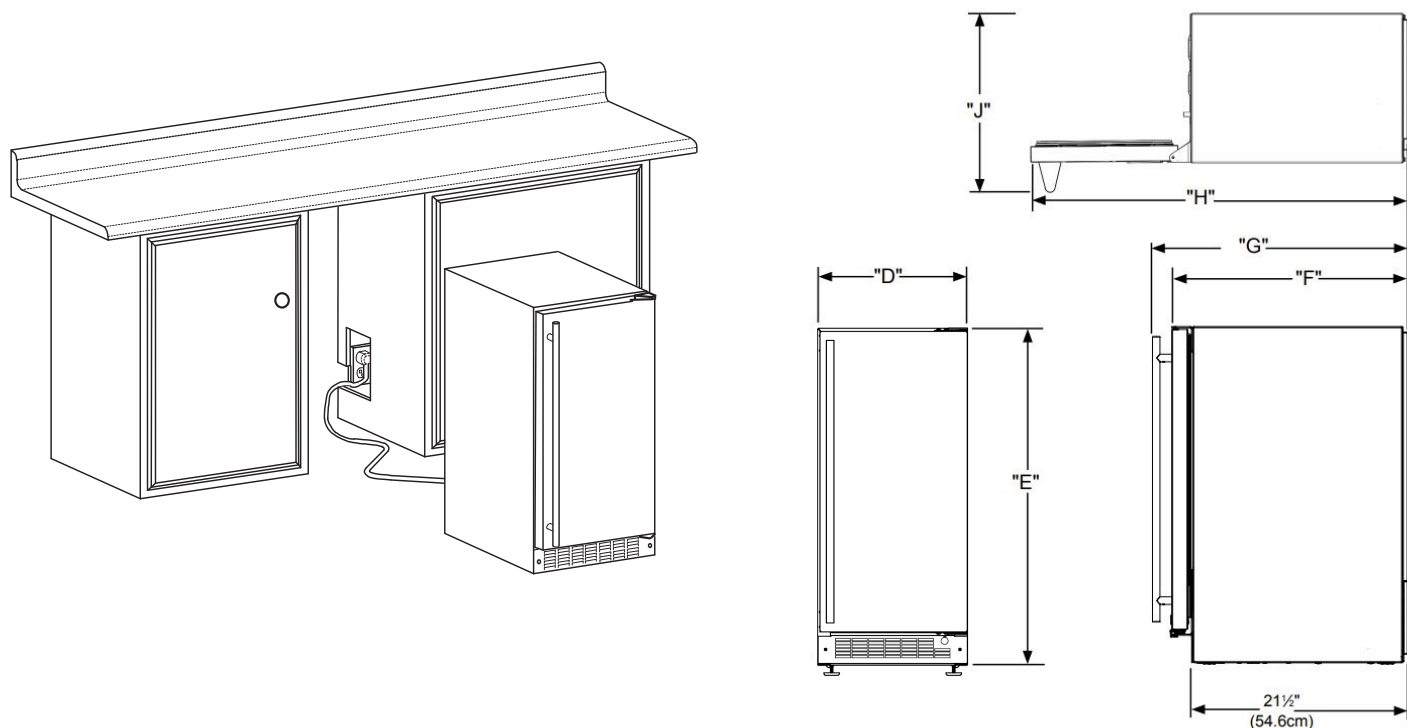

MLCR215

15" CRESCENT ICE MAKER

MARVEL CLASSIC COLLECTION

MAIN FEATURES

- Produces and stores up to 25 lbs of crescent ice per day
- Removable ice bin
- No drain required
- Crescent ice dimensions: 1/2 W x 3/4 H x 2-1/4 L
- On / Off switch at the front of the unit
- Arctic white interior
- Reversible door allows for right or left swing
- Panel ready model requires 3/4" or 5/8" custom panel and handle (not supplied by Marvel)

DIMENSIONAL DRAWINGS

ROUGH IN DIMENSIONS*

| "A" | "B" | "C" |
|-----------|--------------------|---------|
| 15" | 34-1/4" to 35-1/4" | 24" |
| (38.1 cm) | (87 cm to 89.5 cm) | (61 cm) |

CABINET DIMENSIONS*

*Stainless steel model dimensions only. For panel-ready models, see the owner's guide online at marvelrefrigeration.com.

PRODUCT SPECIFICATIONS

| | |
|--------------------------------|--------------------------------|
| Capacity | 25 lbs |
| Cord Length | 6 ft. |
| Electrical Requirements | 115V / 60 Hz / 15A |
| ENERGY STAR | No |
| Panel Height | 30-1/4" (77.3 cm) |
| Panel Thickness | 5/8" (1.6 cm) or 3/4" (1.9 cm) |
| Panel Type | 2-3/4" (7 cm) Solid Panel |
| Panel Width | 14-3/4" (37.5 cm) |
| Refrigerant Type | R600a |

| | |
|----------------------------|-----------------------|
| Sabbath Mode | No |
| Shipping Dimensions | 19" W x 31" D x 37" H |
| Shipping Weight | 125 lbs |

For comprehensive installation instructions, including panel overlay details, please visit marvelrefrigeration.com to access the owner's guide. All specifications are subject to change without notice.