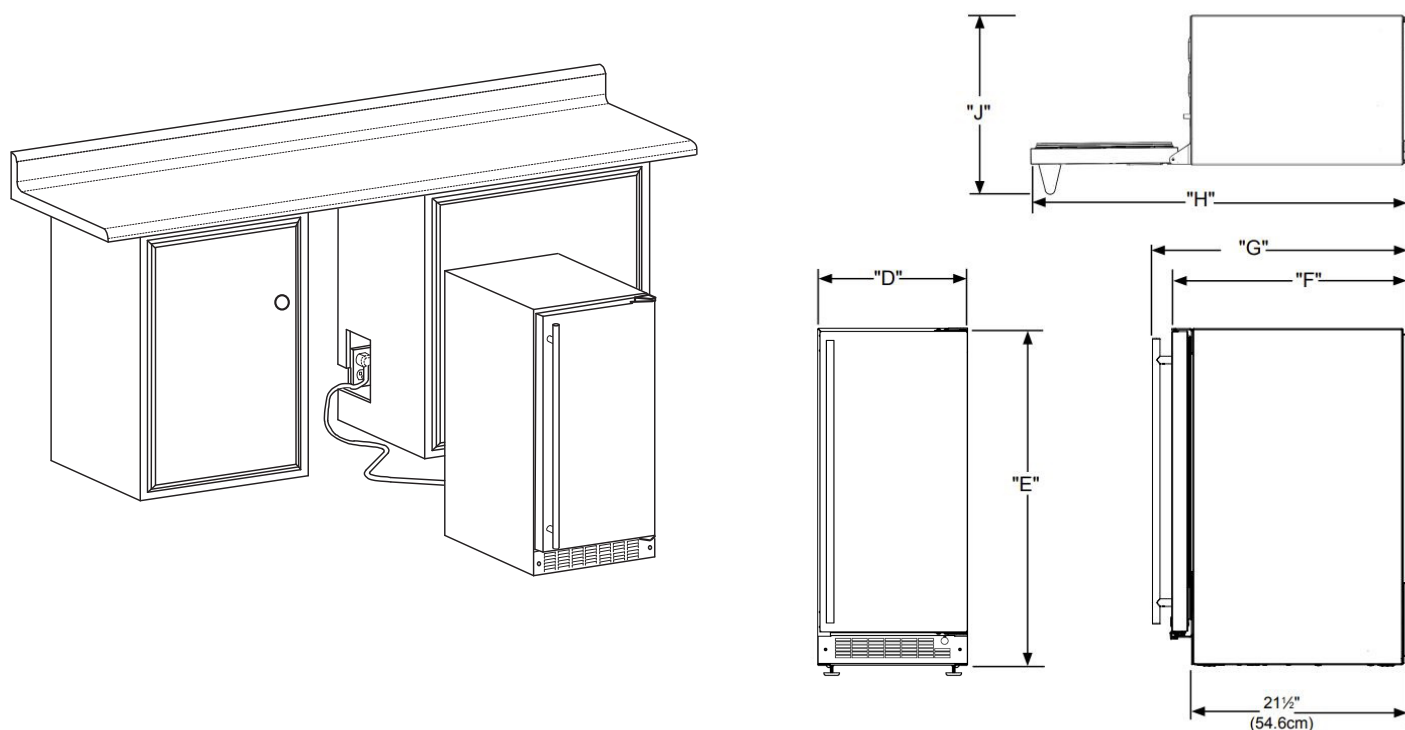

DIMENSIONAL DRAWINGS

ROUGH IN DIMENSIONS*

"A"	"B"	"C"
15"	34" to 35"	24"
(38.1 cm)	(86.4 cm to 88.9 cm)	(61 cm)

CABINET DIMENSIONS*

"D"	"E"	"F"	"G"	"H"	"J"
14-7/8"	33-3/4" to 34-3/4"	23-5/8"*	25-1/2"*	37-3/8"*	16-5/8"*
(37.8 cm)	(85.7 cm to 88.3 cm)	(60 cm)	(64.8 cm)	(94.9 cm)	(42.2 cm)

*Stainless steel model dimensions only. For panel-ready models, see the owner's guide online at marvelrefrigeration.com.

PRODUCT SPECIFICATIONS

Capacity	2.7 cu. ft.
Cord Length	6 ft.
Electrical Requirements	115V / 60 Hz / 15A
ENERGY STAR	Yes
Panel Height	29-21/32" (75.4 cm)
Panel Thickness	5/8" (1.6 cm) or 3/4" (1.9 cm)
Panel Type	2-3/4" (7 cm) Frame Panel or Solid Panel
Panel Width	14-5/8" (37.6 cm)
Refrigerant Type	R600a

Sabbath Mode	Yes
Shipping Dimensions	19" W x 31" D x 37" H
Shipping Weight	125 lbs
Temperature Range	34°F to 60°F

For comprehensive installation instructions, including panel overlay details, please visit marvelrefrigeration.com to access the owner's guide. All specifications are subject to change without notice.