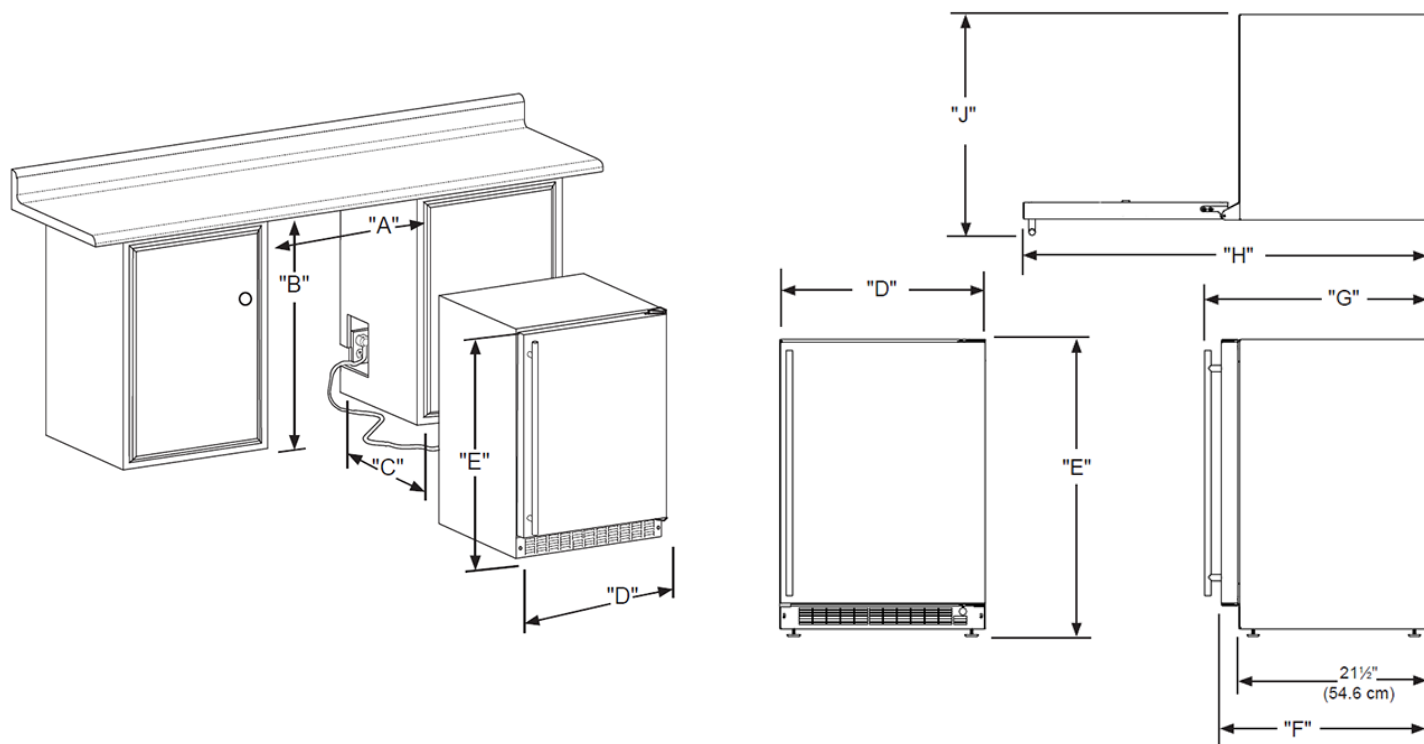

ROUGH IN DIMENSIONS*

"A"	"B"	"C"
24"	34" to 35"	24"
(61 cm)	(86.4 to 88.9 cm)	(61 cm)

CABINET DIMENSIONS*

"D"	"E"	"F"	"G"	"H"	"J"
23-7/8"	33-3/4" to 34-3/4"	23-5/8"*	25-1/2*	46-3/8"*	25-3/4"*
(60.7 cm)	(85.7 cm to 88.3 cm)	(60 cm)	(64.8 cm)	(117.8 cm)	(65.4 cm)

PRODUCT SPECIFICATIONS

Capacity	5.3 cu. ft.
Cord Length	6 ft.
Electrical Requirements	115V / 60 Hz / 15A
ENERGY STAR	No
Refrigerant Type	R600a
Sabbath Mode	Yes
Shipping Dimensions	28" W x 31" D x 37" H
Shipping Weight	160 lbs
Temperature Range	34°F to 60°F