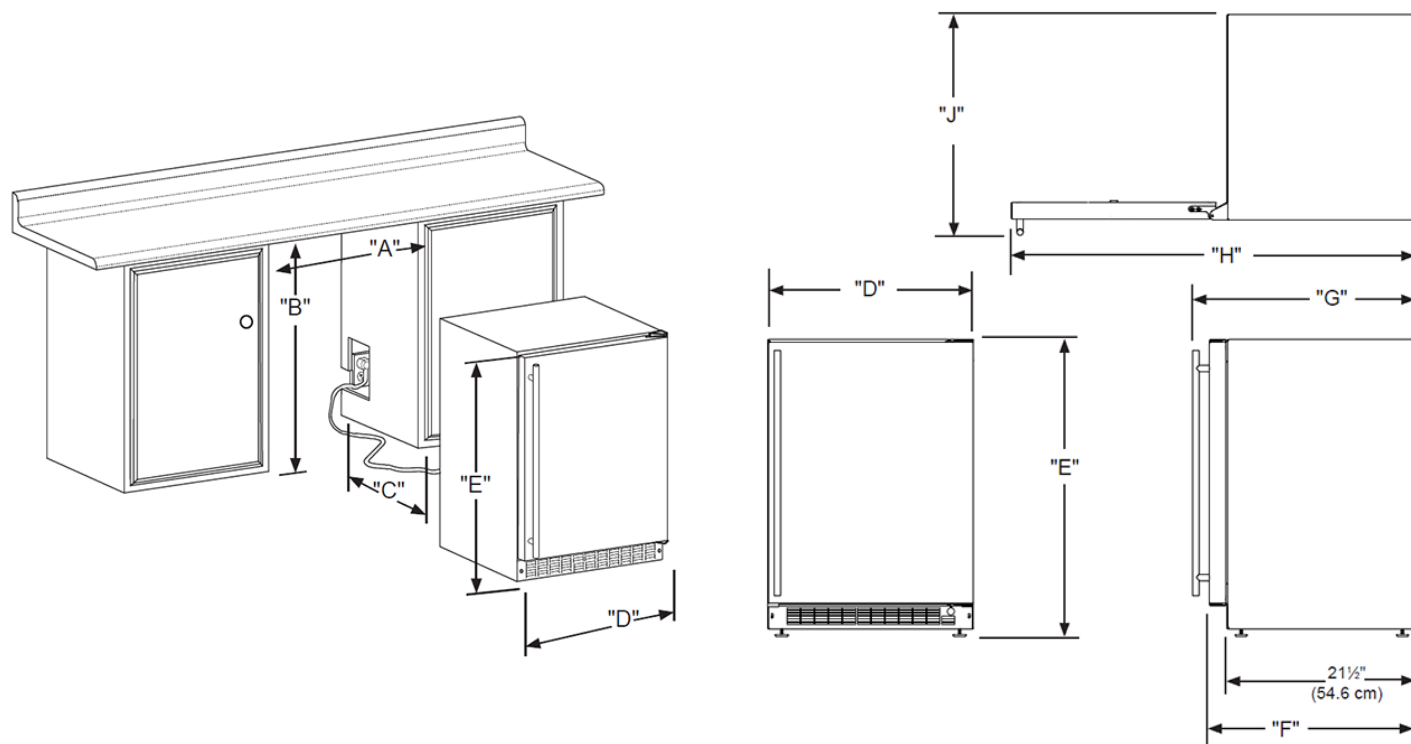

DIMENSIONAL DRAWINGS

ROUGH IN DIMENSIONS*

"A"	"B"	"C"
24"	34" to 35"	24"
(61 cm)	(86.4 to 88.9 cm)	(61 cm)

CABINET DIMENSIONS*

"D"	"E"	"F"	"G"	"H"	"J"
23-7/8"	33-3/4" to 34-3/4"	23-5/8"*	25-1/2*	46-3/8"*	25-3/4"*
(60.7 cm)	(85.7 cm to 88.3 cm)	(60 cm)	(64.8 cm)	(117.8 cm)	(65.4 cm)

*Stainless steel model dimensions only. For panel-ready models, see the owner's guide online at marvelrefrigeration.com.

PRODUCT SPECIFICATIONS

Capacity	5.3 cu. ft.
Cord Length	6 ft.
Electrical Requirements	115V / 60 Hz / 15A
ENERGY STAR	No
Panel Height	29-21/32" (75.3 cm)
Panel Thickness	5/8" (1.6 cm) or 3/4" (1.9 cm)
Panel Type	2-3/4" (7 cm) Frame Panel or Solid Panel
Panel Width	23-5/8" (60 cm)
Refrigerant Type	R600a

Sabbath Mode	Yes
Shipping Dimensions	28" W x 31" D x 37" H
Shipping Weight	160 lbs
Temperature Range	34°F to 60°F

For comprehensive installation instructions, including panel overlay details, please visit marvelrefrigeration.com to access the owner's guide. All specifications are subject to change without notice.