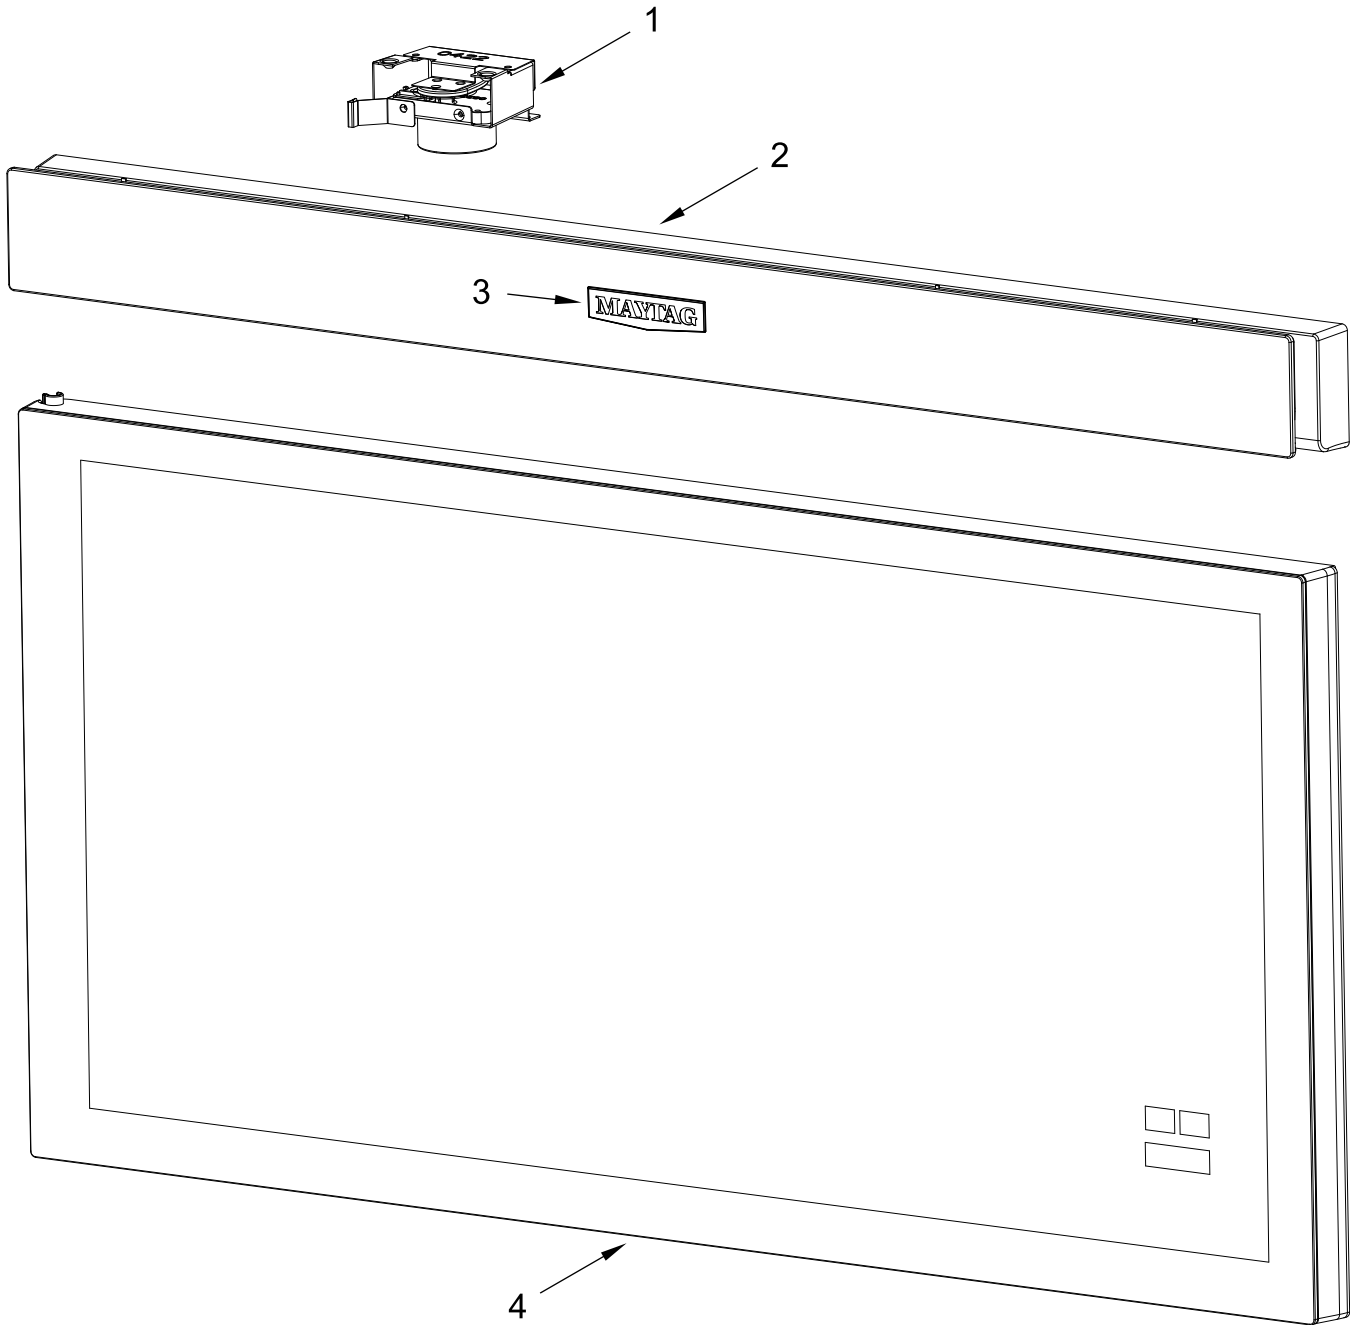

MICROWAVE

MODELS:

MMMF6030PW00 (White)
MMMF6030PB00 (Black)
MMMF6030PZ00 (Stainless)

CONTROL PANEL PARTS

CONTROL PANEL PARTS

<u>Illus.</u> <u>No.</u>	<u>Part No.</u>	<u>Description</u>	<u>Illus.</u> <u>No.</u>	<u>Part No.</u>	<u>Description</u>	<u>Illus.</u> <u>No.</u>	<u>Part No.</u>	<u>Description</u>
1		Literature Parts	2	W11593035	Cover, Console	5	W11593036	Backer, Control
	W11595045	Guide, Owner's	3	W11662179	Assembly, Console	6	W11633839	PCBA, Appliance
	W11595049	Guide, Quick Start	4	W11662403	PCBA, User Interface			Control Unit
	W11595054	Sheet, Tech						

DOOR AND VENT DOOR PARTS

DOOR AND VENT DOOR PARTS

<u>Illus.</u> <u>No.</u>	<u>Part No.</u>	<u>Description</u>	<u>Illus.</u> <u>No.</u>	<u>Part No.</u>	<u>Description</u>
1	W11586596	Assembly, Vent Motor	3	W11628148	Badge
2		Door, Venting	4		Door, Complete
	W11662376	White		W11601630	White
	W11662375	Black		W11601629	Black
	W11662351	Stainless		W11601628	Stainless