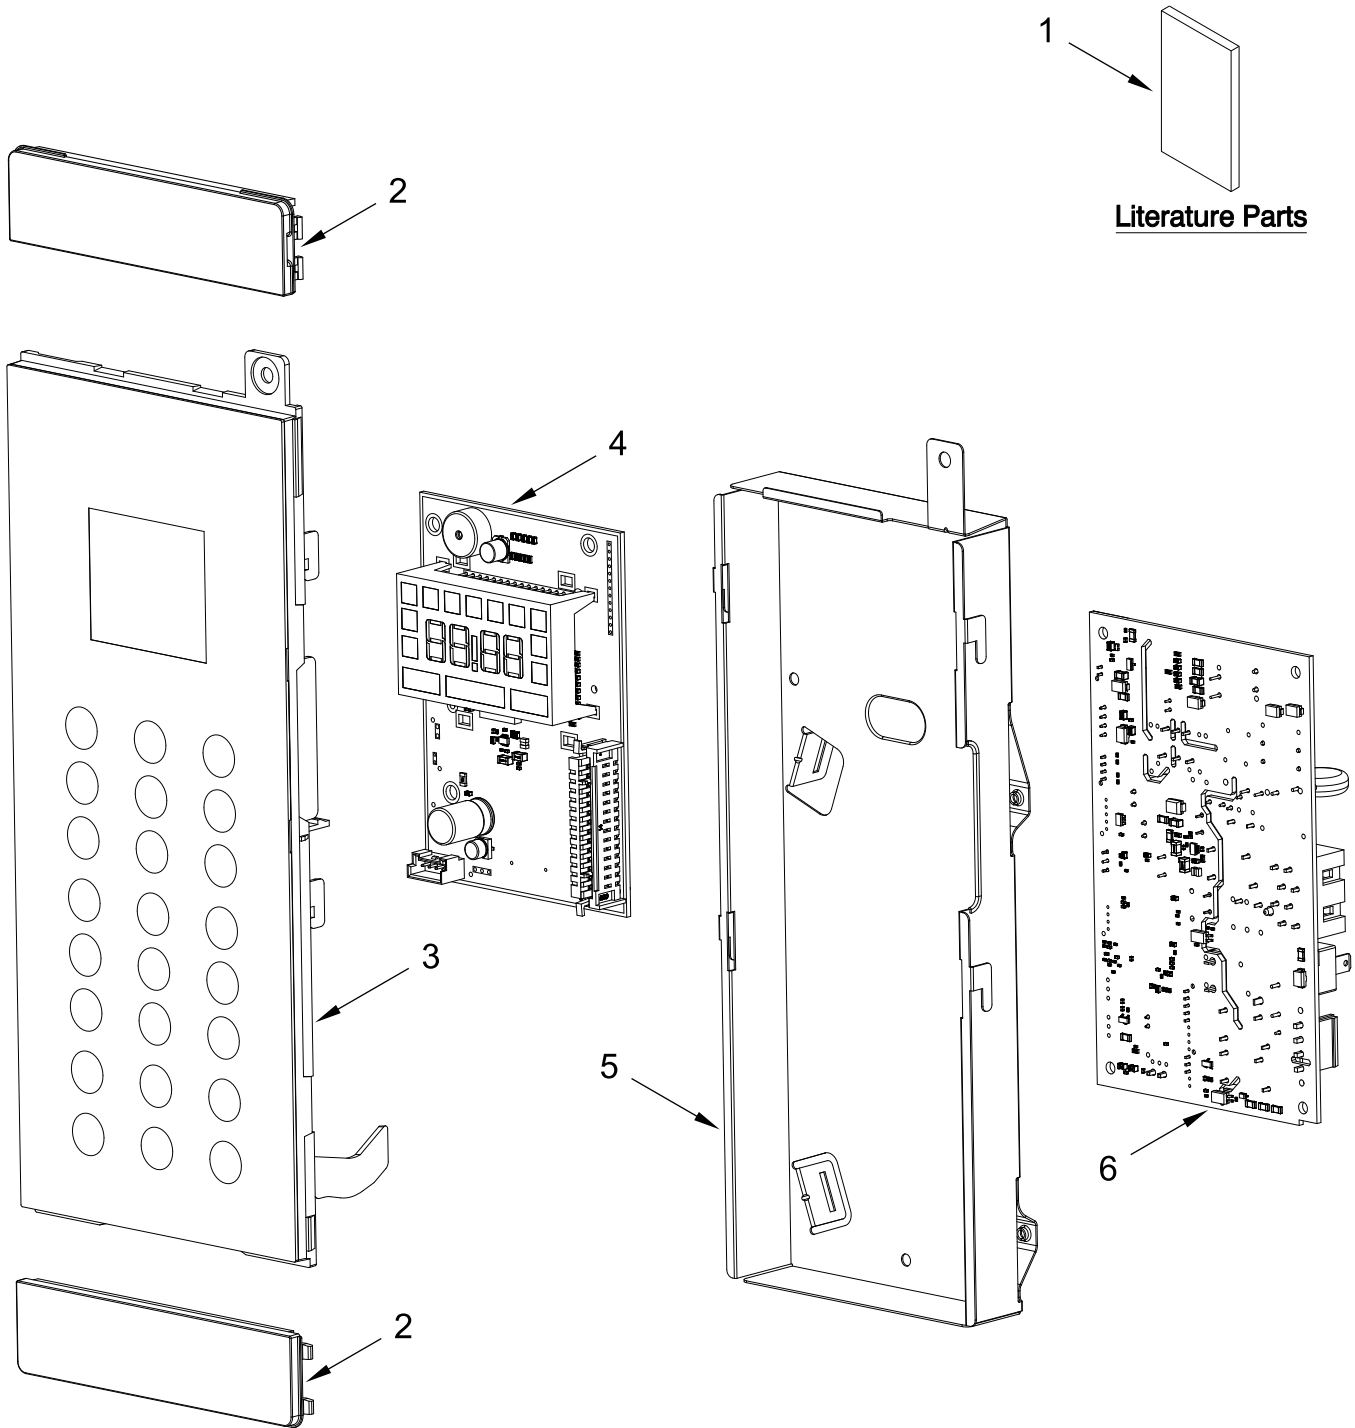

MICROWAVE

MODELS:

MMMF6030PW00 (White)
MMMF6030PB00 (Black)
MMMF6030PZ00 (Stainless)

CONTROL PANEL PARTS

CONTROL PANEL PARTS

<u>Illus.</u> <u>No.</u>	<u>Part No.</u>	<u>Description</u>	<u>Illus.</u> <u>No.</u>	<u>Part No.</u>	<u>Description</u>	<u>Illus.</u> <u>No.</u>	<u>Part No.</u>	<u>Description</u>
1		Literature Parts	2	W11593035	Cover, Console	5	W11593036	Backer, Control
	W11595045	Guide, Owner's	3	W11662179	Assembly, Console	6	W11633839	PCBA, Appliance
	W11595049	Guide, Quick Start	4	W11662403	PCBA, User Interface			Control Unit
	W11595054	Sheet, Tech						

DOOR AND VENT DOOR PARTS

DOOR AND VENT DOOR PARTS

<u>Illus.</u> <u>No.</u>	<u>Part No.</u>	<u>Description</u>	<u>Illus.</u> <u>No.</u>	<u>Part No.</u>	<u>Description</u>
1	W11586596	Assembly, Vent Motor	3	W11628148	Badge
2		Door, Venting	4		Door, Complete
	W11662376	White		W11601630	White
	W11662375	Black		W11601629	Black
	W11662351	Stainless		W11601628	Stainless

INTERIOR AND VENTILATION PARTS

INTERIOR AND VENTILATION PARTS

<u>Illus.</u> <u>No.</u>	<u>Part No.</u>	<u>Description</u>	<u>Illus.</u> <u>No.</u>	<u>Part No.</u>	<u>Description</u>	<u>Illus.</u> <u>No.</u>	<u>Part No.</u>	<u>Description</u>
1	W11573514	Light Strip, LED	6	W11615947	Assembly, Cooling Fan	12	W11590601	Assembly, Interlock
2	W10343300	Capacitor, High Voltage	7	W10163422	Thermistor	13	W11593188	Plate, Bottom
3	W11095808	Bracket, Capacitor	8	W10531156	Board, Filter	14	W11593189	Glass, Light
4	W11222648	Diode, High Voltage	9	W10138793	Fuse	15	W11593195	Filter, Charcoal
5	W11575449	Transformer, High Voltage	10	W11586579	Plate, HVT Support	16	W11593196	Filter, Grease
			11	W11594596	PCBA, Hood Control (MIMAS)	17	W11662386	Cover, Filter