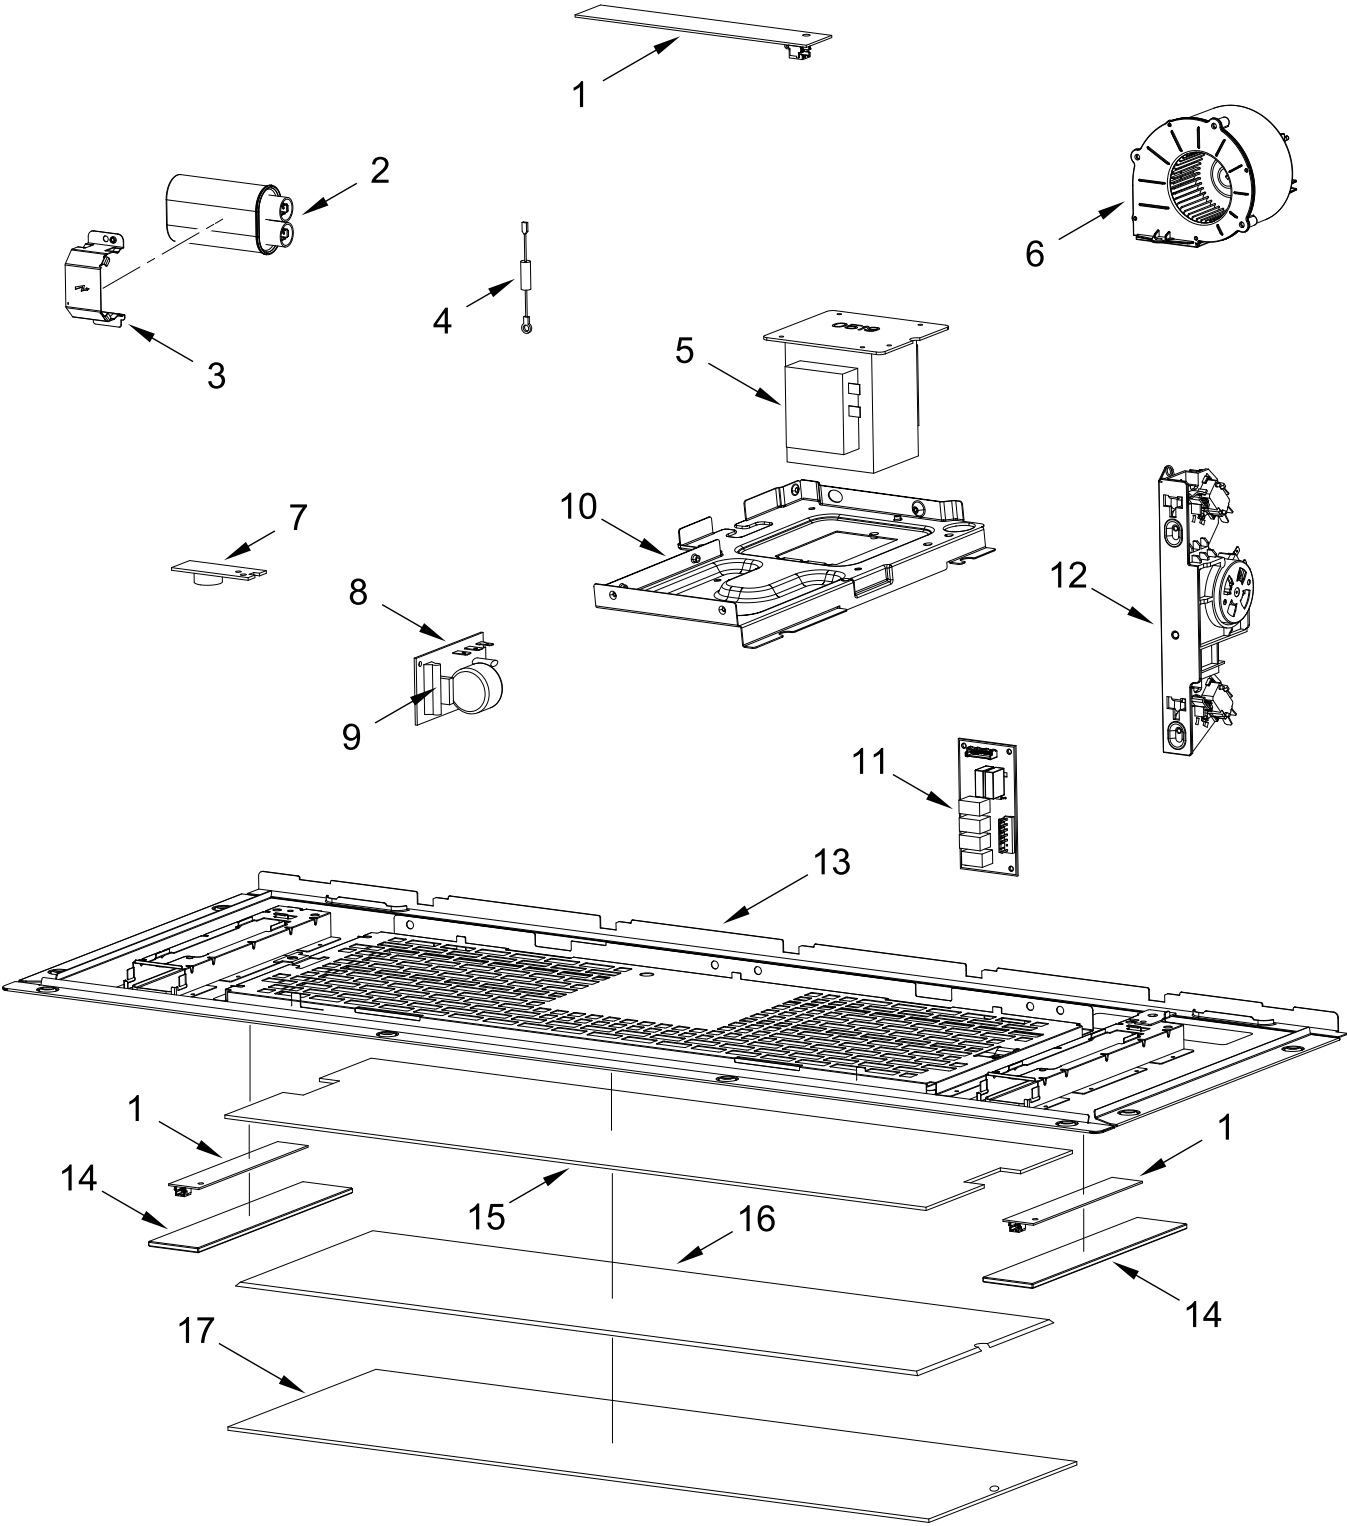

MICROWAVE

MODELS:

MMMF6030PW00 (White)
MMMF6030PB00 (Black)
MMMF6030PZ00 (Stainless)

CONTROL PANEL PARTS

CONTROL PANEL PARTS

<u>Illus.</u> <u>No.</u>	<u>Part No.</u>	<u>Description</u>	<u>Illus.</u> <u>No.</u>	<u>Part No.</u>	<u>Description</u>	<u>Illus.</u> <u>No.</u>	<u>Part No.</u>	<u>Description</u>
1		Literature Parts	2	W11593035	Cover, Console	5	W11593036	Backer, Control
	W11595045	Guide, Owner's	3	W11662179	Assembly, Console	6	W11633839	PCBA, Appliance
	W11595049	Guide, Quick Start	4	W11662403	PCBA, User Interface			Control Unit
	W11595054	Sheet, Tech						

DOOR AND VENT DOOR PARTS

DOOR AND VENT DOOR PARTS

<u>Illus.</u> <u>No.</u>	<u>Part No.</u>	<u>Description</u>	<u>Illus.</u> <u>No.</u>	<u>Part No.</u>	<u>Description</u>
1	W11586596	Assembly, Vent Motor	3	W11628148	Badge
2		Door, Venting	4		Door, Complete
	W11662376	White		W11601630	White
	W11662375	Black		W11601629	Black
	W11662351	Stainless		W11601628	Stainless

INTERIOR AND VENTILATION PARTS

INTERIOR AND VENTILATION PARTS

<u>Illus.</u> <u>No.</u>	<u>Part No.</u>	<u>Description</u>	<u>Illus.</u> <u>No.</u>	<u>Part No.</u>	<u>Description</u>	<u>Illus.</u> <u>No.</u>	<u>Part No.</u>	<u>Description</u>
1	W11573514	Light Strip, LED	6	W11615947	Assembly, Cooling Fan	12	W11590601	Assembly, Interlock
2	W10343300	Capacitor, High Voltage	7	W10163422	Thermistor	13	W11593188	Plate, Bottom
3	W11095808	Bracket, Capacitor	8	W10531156	Board, Filter	14	W11593189	Glass, Light
4	W11222648	Diode, High Voltage	9	W10138793	Fuse	15	W11593195	Filter, Charcoal
5	W11575449	Transformer, High Voltage	10	W11586579	Plate, HVT Support	16	W11593196	Filter, Grease
			11	W11594596	PCBA, Hood Control (MIMAS)	17	W11662386	Cover, Filter