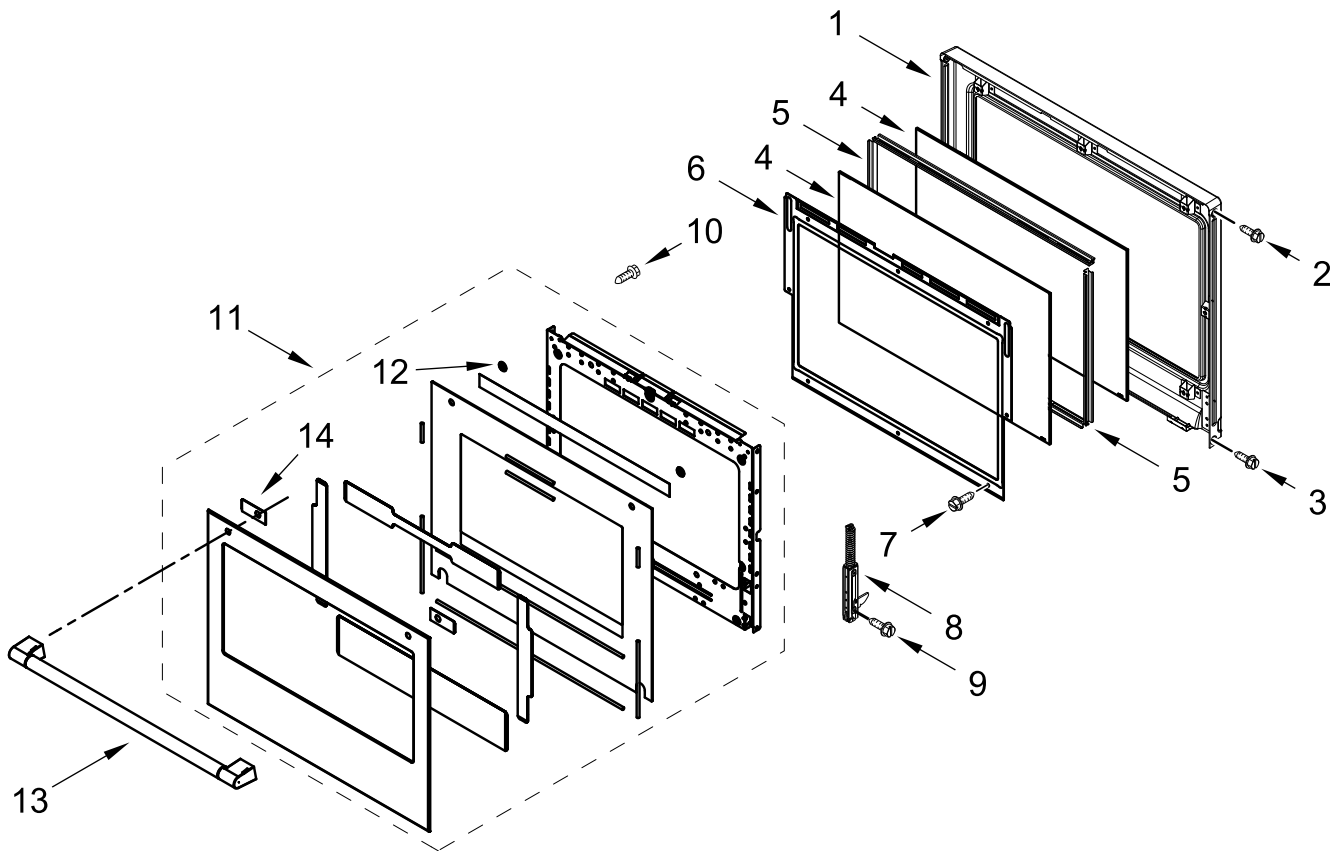

UPPER OVEN DOOR PARTS

UPPER OVEN DOOR PARTS

<u>Illus.</u> <u>No.</u>	<u>Part No.</u>	<u>Description</u>	<u>Illus.</u> <u>No.</u>	<u>Part No.</u>	<u>Description</u>	<u>Illus.</u> <u>No.</u>	<u>Part No.</u>	<u>Description</u>
1	W11302587	Liner Assembly	7	7101P426-60	Screw	11		Door Assembly
2	7101P375-60	Screw	8	W11296036	Hinge, Door (Left)		W11470057	Stainless
3	W11290045	Screw		W11296037	Hinge, Door (Right)	12	W10319024	Washer, Door
4	W10618107	Glass, Inner				13		Handle Assembly
5	W11302730	Spacer, Air Divider	9	3196183	Screw		W11495825	Stainless
6	W11174095	Retainer, Air Divider Glass	10	W11317731	Screw (Black)	14	W10650497	Spacer, Handle