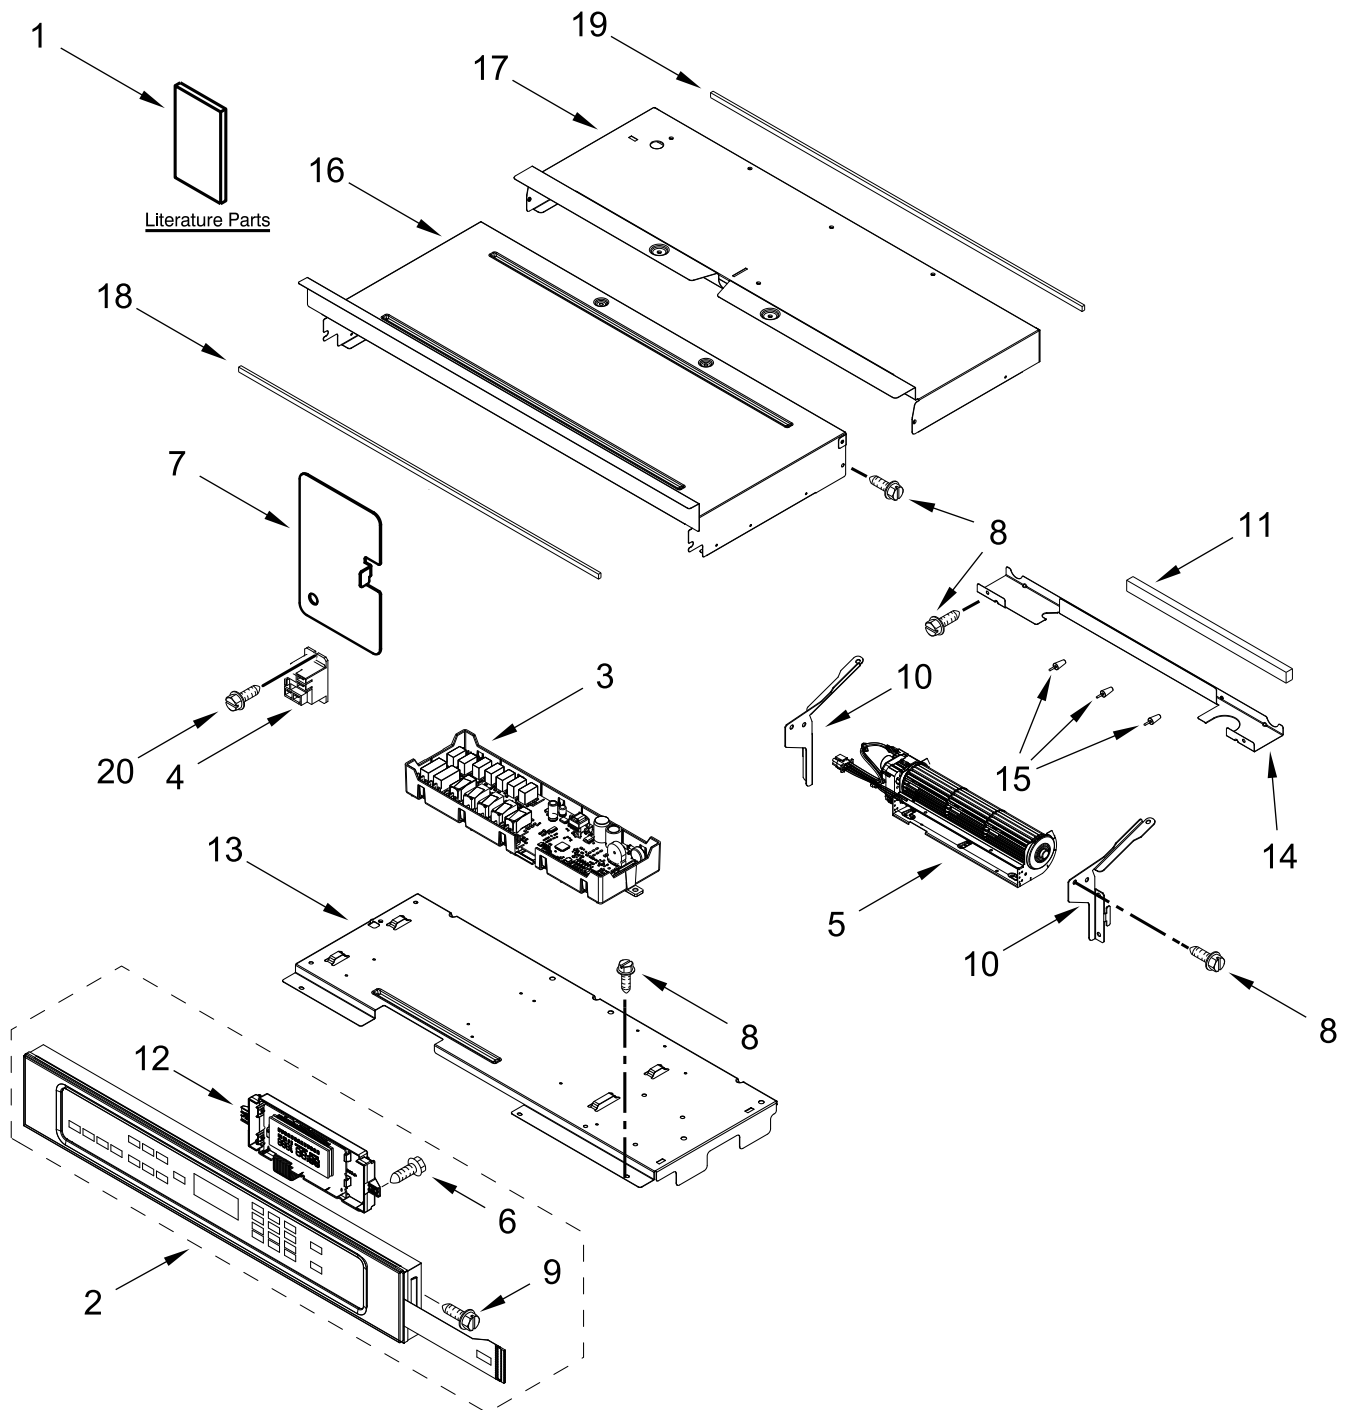

ELECTRIC WALL OVEN

MODELS:

MOED6030LZ01 (Stainless)

CONTROL PANEL PARTS

CONTROL PANEL PARTS

<u>Illus. No.</u>	<u>Part No.</u>	<u>Description</u>	<u>Illus. No.</u>	<u>Part No.</u>	<u>Description</u>	<u>Illus. No.</u>	<u>Part No.</u>	<u>Description</u>
1		Literature Parts	10	W10655463	Bracket, Blower (Left)	20	7101P498-60	Screw
	W11656312	Owner's Manual		W10655462	Bracket, Blower (Right)			FOLLOWING PARTS NOT ILLUSTRATED
	W11553924	Quick Start Guide						
	W11604693	Tech Sheet	11	4451758	Block, Foam		W11476030	Harness, Main
2		Assembly, Control Panel (Includes Overlay)	12	W10752316	Interface (Maxwell), User Board		W11264646	Harness, Door Latch
	W11467621	Stainless	13	W11179509	Tray, Electronic		W10409840	Harness, EOL (MRC)
3	W11556518	Control, Maxwell	14	W11166802	Divider, Chassis Back		W11249912	Harness, Signal
4	W10874478	Relay, Power (12V DC Coil)	15	W10351295	Bumper		W11233570	Harness, Console
5	W11397930	Blower	16	W11244445	Cover, 30 IN Chassis Top Front		W10655464	Bracket, Harness
6	7101P403-60	Screw	17	W11223325	Cover, 30 IN Chassis Top Back		313438	Clip, Harness
7	W11533682	Cover, WIFI	18	W11162063	Gasket, Rubber		4450800	Screw, Grounding
8	7101P426-60	Screw	19	W10728475	Gasket, Rubber		4448664	Clamp, Conduit
9	W11339492	Screw (Black)					W11394923	Bag, Hardware