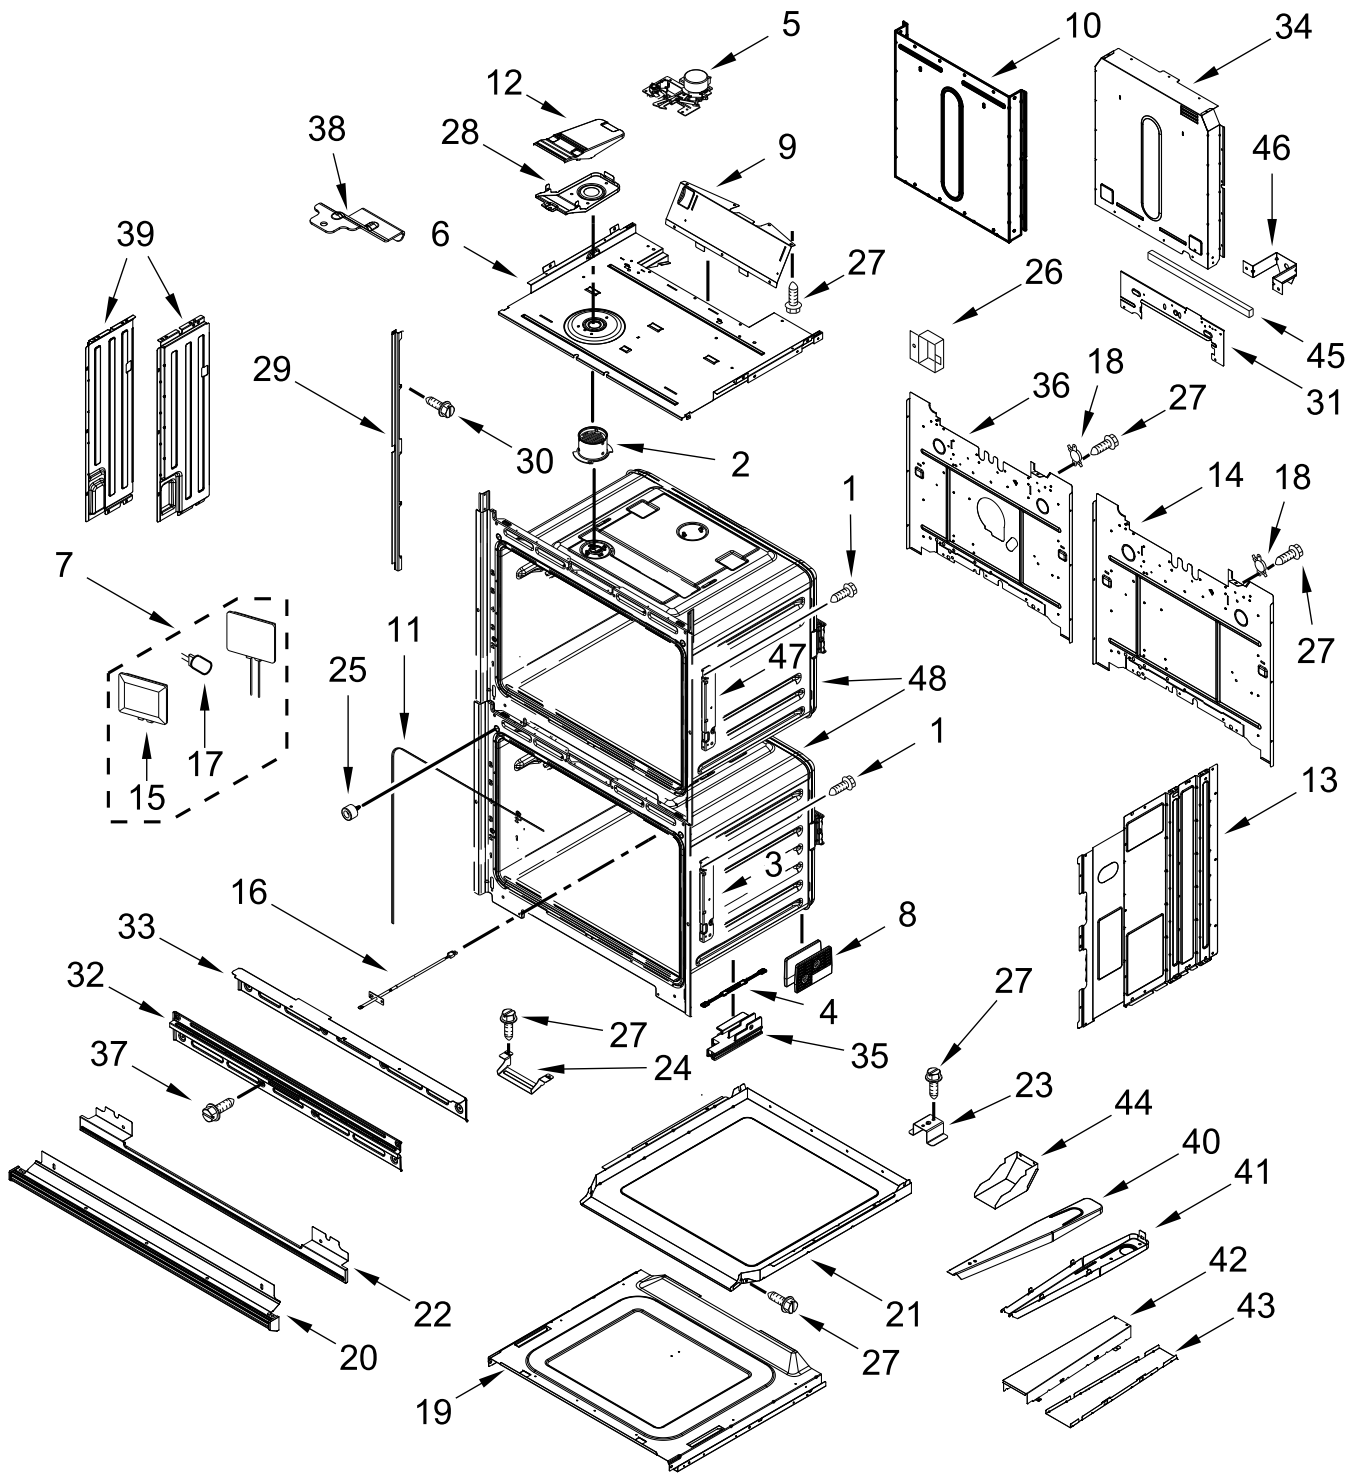

OVEN PARTS

OVEN PARTS

<u>Illus.</u> <u>No.</u>	<u>Part No.</u>	<u>Description</u>	<u>Illus.</u> <u>No.</u>	<u>Part No.</u>	<u>Description</u>	<u>Illus.</u> <u>No.</u>	<u>Part No.</u>	<u>Description</u>
1	W10254050	Screw	21	W11244446	Duct, Bottom Chassis	39	W11167419	Cover, Suction (Left)
2	W11085298	Tube, Vent	22		Trim, Bottom Vent		W11186675	Cover, Suction (Right)
3	W11239070	Receiver, Hinge (Left)		W11560859	Black	40	W11256421	Cover, Top Back Exhaust
	W11239072	Receiver, Hinge (Right)	23	W11135135	Support, Air Channel	41	W11256420	Base, Top Back Exhaust
		(Lower)	24	W11390667	Spacer, Chassis Bottom Duct	42	W11256431	Cover, Lower Back Exhaust
4	W11558603	Spacer, Base	25	W11166315	Bumper and Screw	43	W11256430	Base, Lower Back Exhaust
5	W11132456	Latch, Motorized	26	8285593	Cover, Connector	44	W11256432	Deflector, Lower Back Exhaust
6	W11168071	Top, Chassis	27	7101P426-60	Screw	45	W11211345	Foam, U-Bracket
7	W11205574	Assembly, Oven Light	28	W11256423	Base, Vent Exhaust	46	W11344645	Hat Bracket, Vent
8	W11245118	Foot, Base	29	W11235460	Cover, Side trim (Left)	47	W11100732	Receiver, Hinge (Upper)
9	W10904163	Deflector, Blower		W11235461	Cover, Side Trim (Right)	48		Liner, Oven (Not serviceable)
10	W11134657	Duct, Lower Chassis Back	30	W11404000	Screw			FOLLOWING PARTS NOT ILLUSTRATED
11	W11608108	Gasket	31	W11186652	Bracket, U-Shape	W11188284		Insulation, Wrap
12	W11256424	Cover, Vent Exhaust	32	W11235482	Vent, Center 30"	W11234758		Insulation, Cavity
13	W11165274	Side, Chassis	33	W11334857	Vent, Top 30 IN			
14	W11442209	Back, Chassis (Lower)	34	W11165250	Duct, Chassis Back (Upper)			
15	W10472386	Lens, Light	35	W11245114	Foot, Chassis (Left)			
16	W11346074	Probe, Sensor		W11245116	Foot, Chassis (Right)			
17	W10472384	Bulb, Light	36	W11223327	Back, Chassis (Upper)			
18	4449751	Thermostat (TOD)	37	W11249635	Screw			
19	W11135103	Base, Chassis	38	W11342780	Bracket, Top Front			
20		Assembly, Bottom Vent						
	W11467754	Stainless