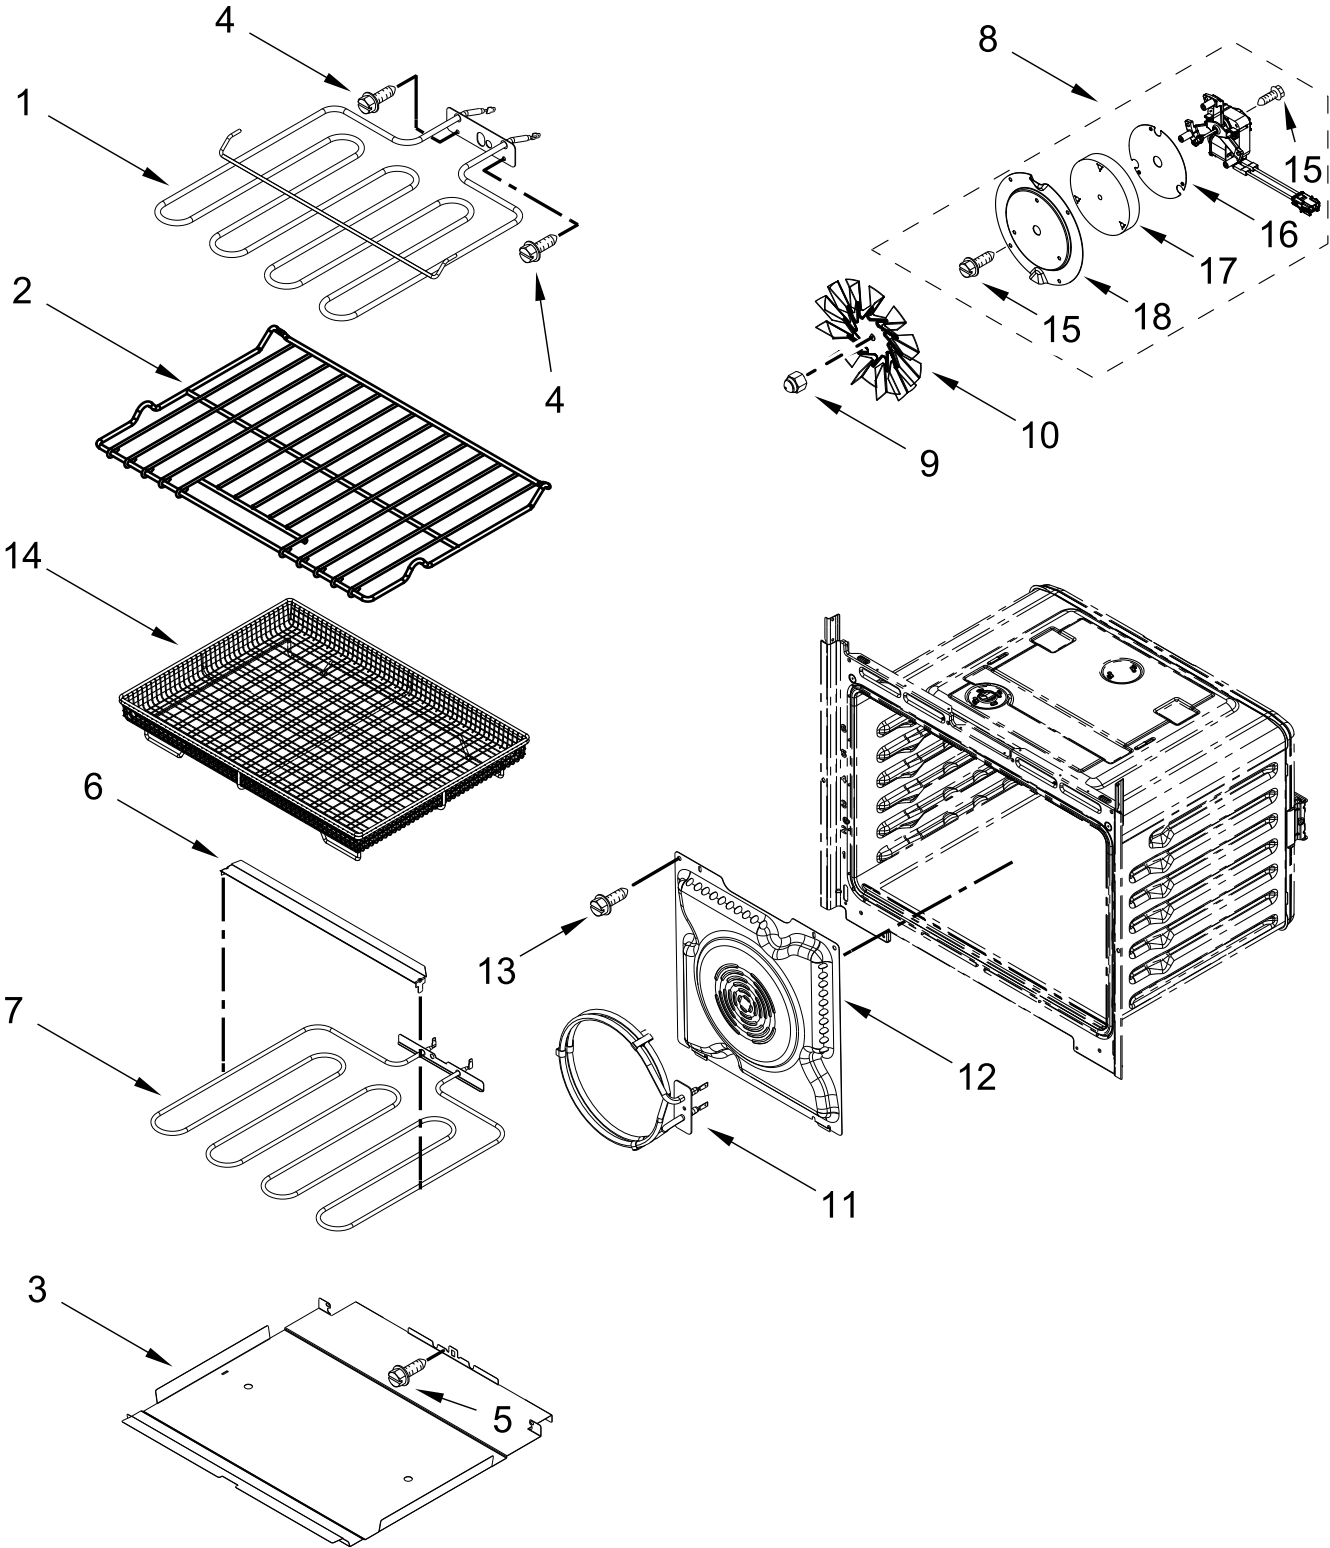

INTERNAL OVEN PARTS

INTERNAL OVEN PARTS

<u>Illus.</u> <u>No.</u>	<u>Part No.</u>	<u>Description</u>	<u>Illus.</u> <u>No.</u>	<u>Part No.</u>	<u>Description</u>	<u>Illus.</u> <u>No.</u>	<u>Part No.</u>	<u>Description</u>
1	W11238160	Element, Broil	9	W11433702	Nut, Acorn (LH)	17	W11251716	Insulation, Convect Motor
2	W10554526	Rack, Oven	10	W11425715	Blade, Fan	18	W11398057	Cover, Convect Plate
3	W10318198	Tray, Hidden Bake	11	W10260248	Ring, Element			
4	7101P434-60	Screw	12	W10359278	Baffle, Convection			
5	7101P426-60	Screw	13	W10906658	Screw			
6	W10282957	Crossbar, Hidden Bake Tray	14	W11480738	Air Fry Basket Assembly			
7	W11292248	Element, Bake	15	W10720084	Screw			
8	W11398058	Convect Motor Assembly	16	W11251715	Plate, Convect Motor