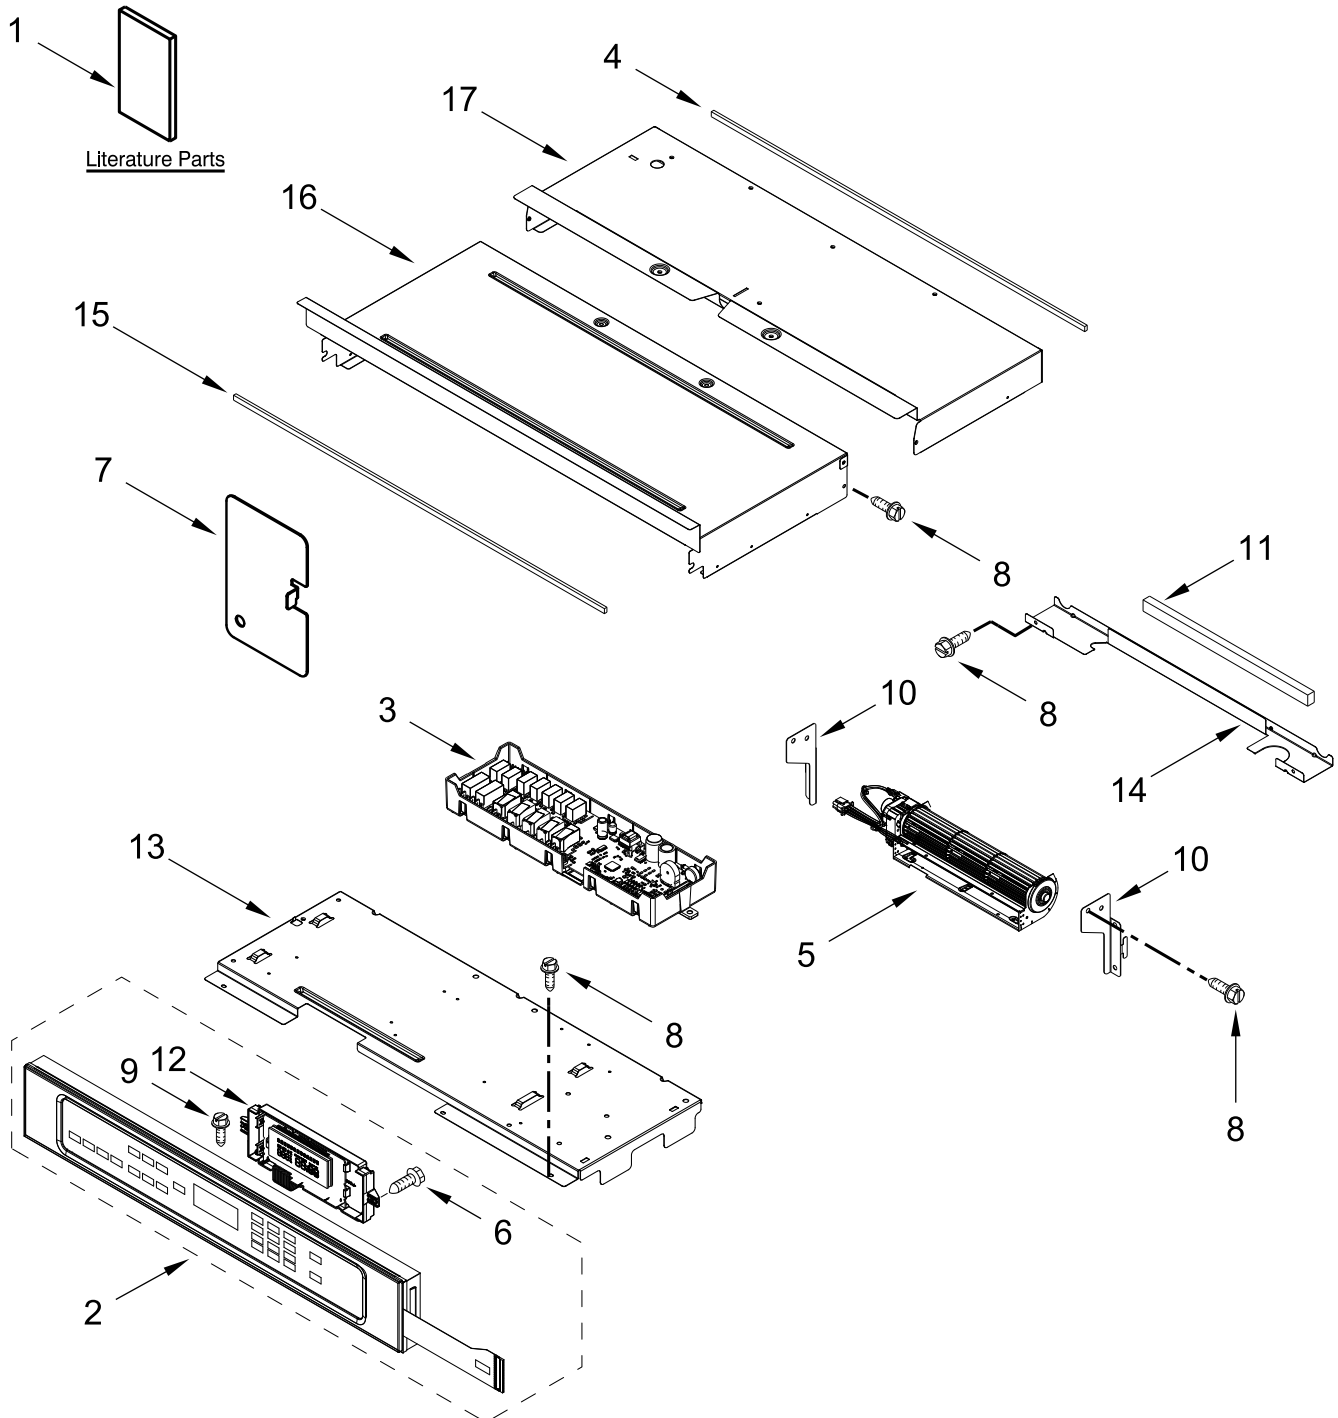

ELECTRIC WALL OVEN

MODELS:

MOES6030LZ01 (Stainless)

CONTROL PANEL PARTS

CONTROL PANEL PARTS

<u>Illus. No.</u>	<u>Part No.</u>	<u>Description</u>	<u>Illus. No.</u>	<u>Part No.</u>	<u>Description</u>	<u>Illus. No.</u>	<u>Part No.</u>	<u>Description</u>
1		Literature Parts	8	7101P426-60	Screw	17	W11223325	Cover, 30 IN Chassis Top Back
	W11656312	Owner's Manual	9	W11339492	Screw (Black)			
	W11553924	Quick Start Guide	10	W10655463	Bracket, Blower (Left)			FOLLOWING PARTS NOT ILLUSTRATED
	W11604692	Tech Sheet		W10655462	Bracket, Blower (Right)		W11501784	Harness, Main
2		Assembly, Control Panel (Includes Overlay)	11	4451758	Block, Foam		W11264646	Harness, Door Latch
	W11467620	Stainless	12	W10752315	Interface (Maxwell), User Board		W10409840	Harness, EOL (MRC)
3	W11556517	Control, Maxwell	13	W11179509	Tray, Electronic		W11233570	Harness, Console
4	W10728475	Gasket, Rubber	14	W11166802	Divider, Chassis Back		W10655464	Bracket, Harness
5	W11397930	Blower	15	W11162063	Gasket, Rubber		W10487999	Clip, Harness
6	7101P403-60	Screw	16	W11244445	Cover, 30 IN Chassis Top Front		4450800	Screw, Grounding
7	W11533682	Cover, WIFI					4448664	Clamp, Conduit
							W11547720	Bag, Hardware