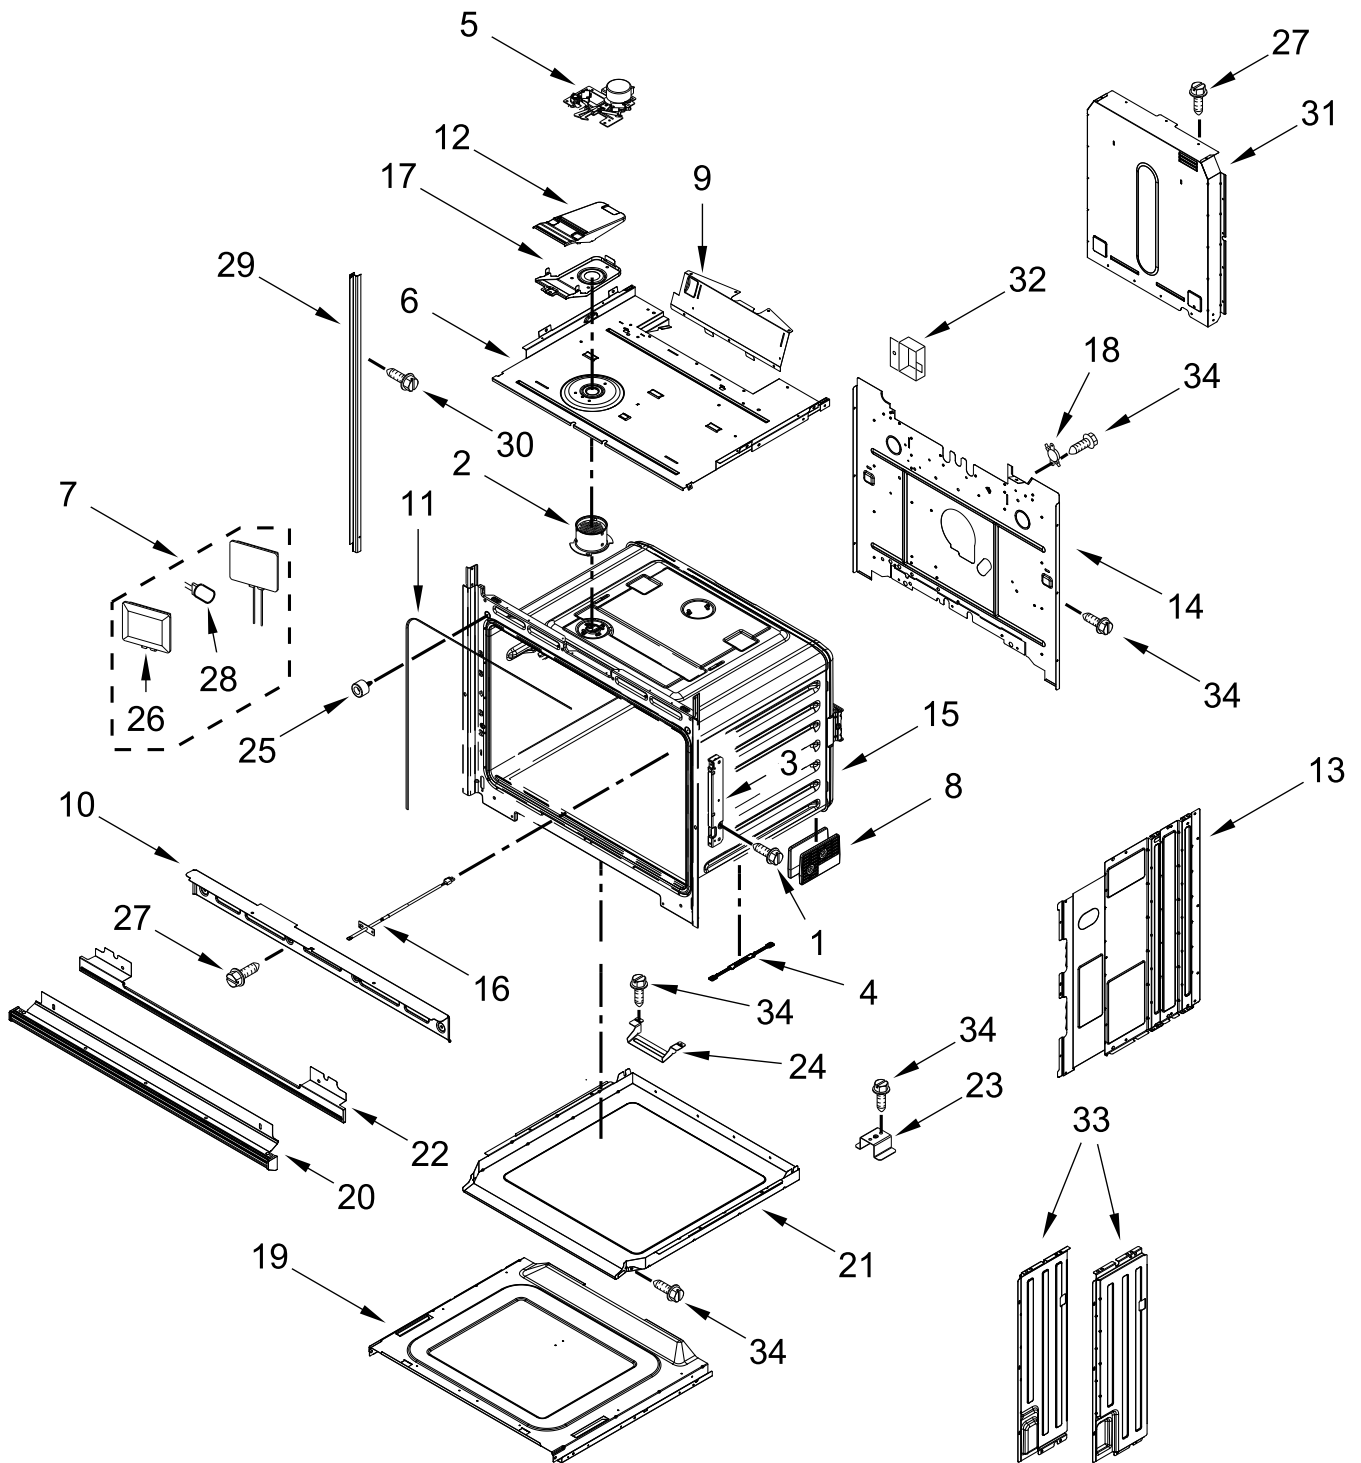

OVEN PARTS

OVEN PARTS

<u>Illus. No.</u>	<u>Part No.</u>	<u>Description</u>	<u>Illus. No.</u>	<u>Part No.</u>	<u>Description</u>	<u>Illus. No.</u>	<u>Part No.</u>	<u>Description</u>
1	W10254050	Screw	18	4449751	Thermostat (TOD)	30	W11404000	Screw
2	W11085298	Tube, Vent	19	W11135103	Base, Chassis	31	W11165250	Duct, Chassis Back
3	W11100732	Receiver, Hinge	20		Assembly, Bottom Vent	32	8285593	Cover, Connector
4	W11558603	Spacer, Base		W11467754	Stainless	33	W11167419	Cover, Suction (Left)
5	W11132456	Latch, Motorized		W11244446	Duct, Bottom Chassis		W11186675	Cover, Suction (Right)
6	W11168071	Top, Chassis	21		Trim, Bottom Vent	34	7101P426-60	Screw
7	W11205574	Assembly, Oven Light	22		Black			FOLLOWING PARTS NOT ILLUSTRATED
8	W11245118	Foot, Base		W11560859	Support, Air Channel		W11188284	Insulation, Wrap
9	W10904163	Deflector, Blower	23	W11135135	Spacer, Chassis Bottom Duct		W11234758	Insulation, Cavity
10	W11334857	Vent, Top 30 IN	24	W11390667	Bumper and Screw			
11	W11608108	Gasket	25	W11166315	Lens, Light			
12	W11256424	Cover, Vent Exhaust	26	W10472386	Screw			
13	W11165274	Side, Chassis	27	W11249635	Bulb, Light			
14	W11223327	Back, Chassis	28	W10472384	Cover, Side Trim			
15		Liner, Oven (Not Serviceable)	29		Black (Left)			
16	W11346074	Probe, Sensor		W11235463	Black (Right)			
17	W11256423	Base, Vent Exhaust		W11235462