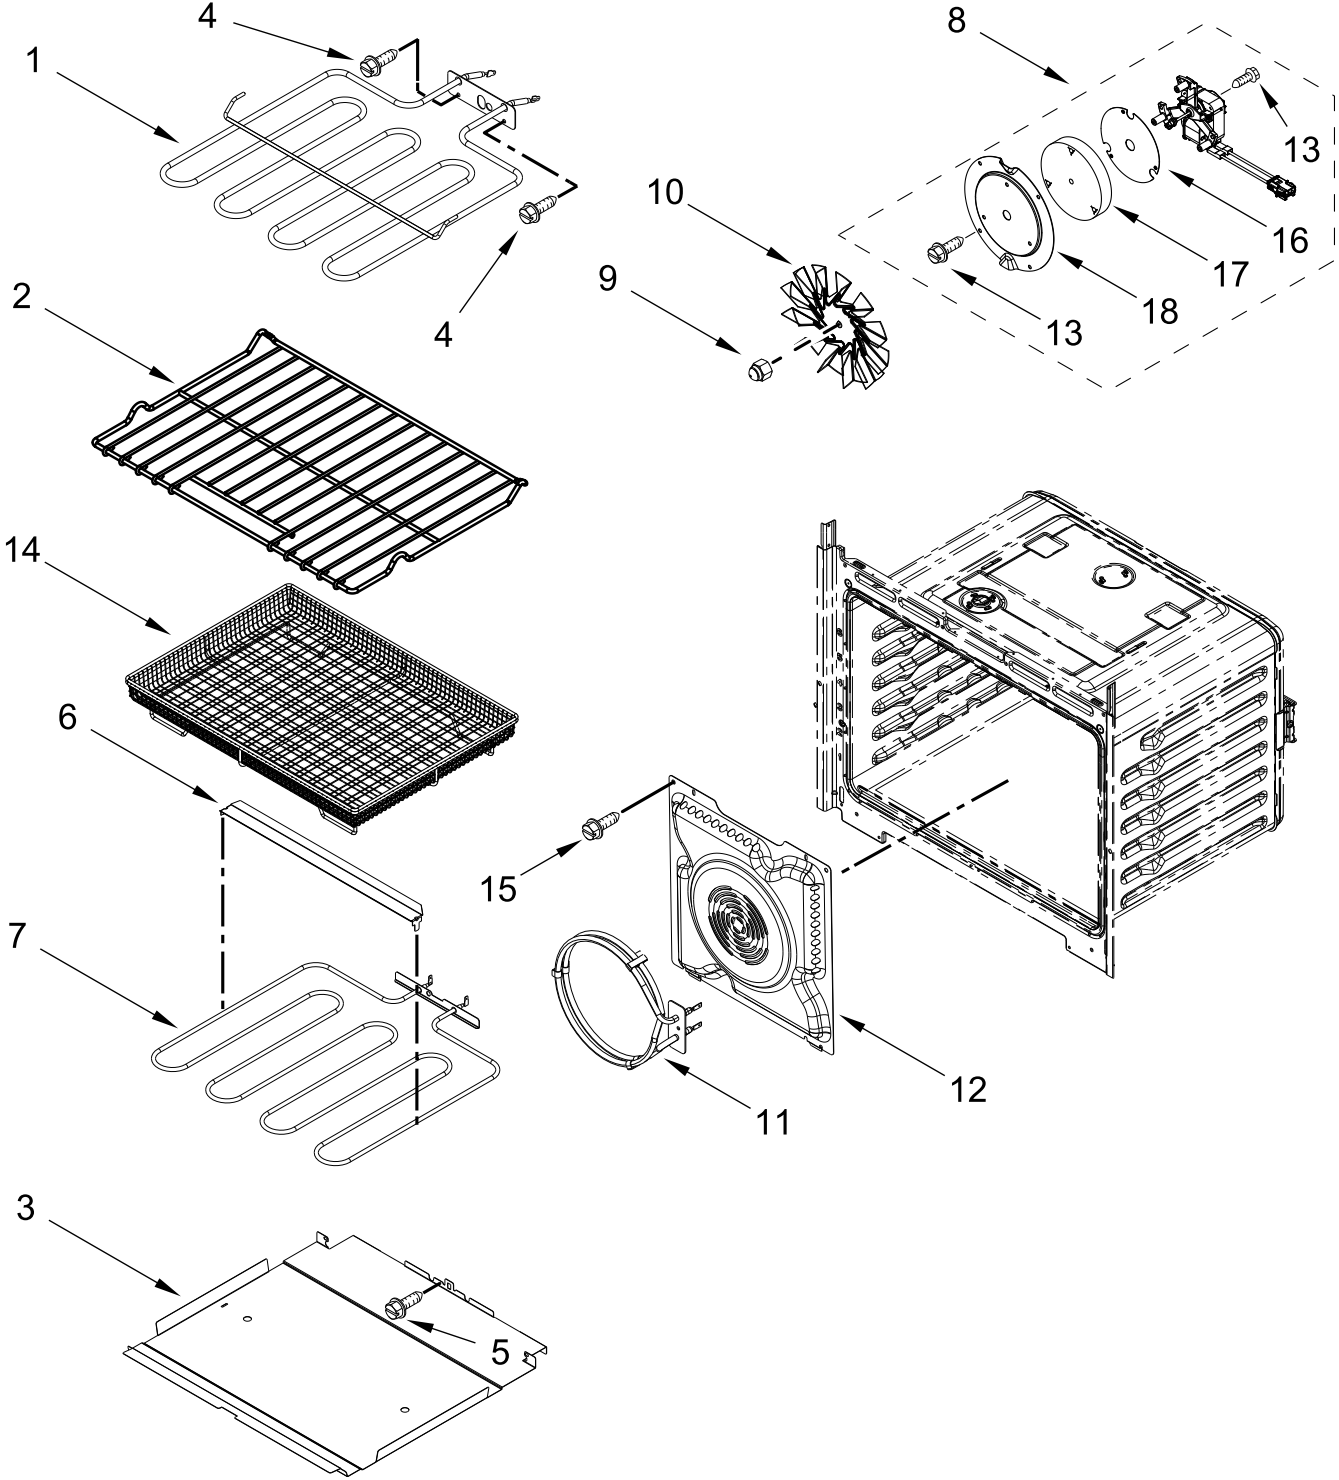

INTERNAL OVEN PARTS

INTERNAL OVEN PARTS

<u>Illus.</u> <u>No.</u>	<u>Part No.</u>	<u>Description</u>	<u>Illus.</u> <u>No.</u>	<u>Part No.</u>	<u>Description</u>	<u>Illus.</u> <u>No.</u>	<u>Part No.</u>	<u>Description</u>
1	W11238160	Element, Broil	9	W11433702	Nut, Acorn (LH)	17	W11251716	Insulation, Convect Motor
2	W10554526	Rack, Oven	10	W11425715	Blade, Fan	18	W11398057	Cover, Convect Plate
3	W10318198	Tray, Hidden Bake	11	W10260248	Ring, Element			
4	7101P434-60	Screw	12	W10359278	Baffle, Convection			
5	7101P426-60	Screw	13	W10720084	Screw			
6	W10282957	Crossbar, Hidden Bake Tray	14	W11480738	Air Fry Basket Assembly			
7	W11292248	Element, Bake	15	W10906658	Screw			
8	W11398058	Convect Motor Assembly	16	W11251715	Plate, Convect Motor