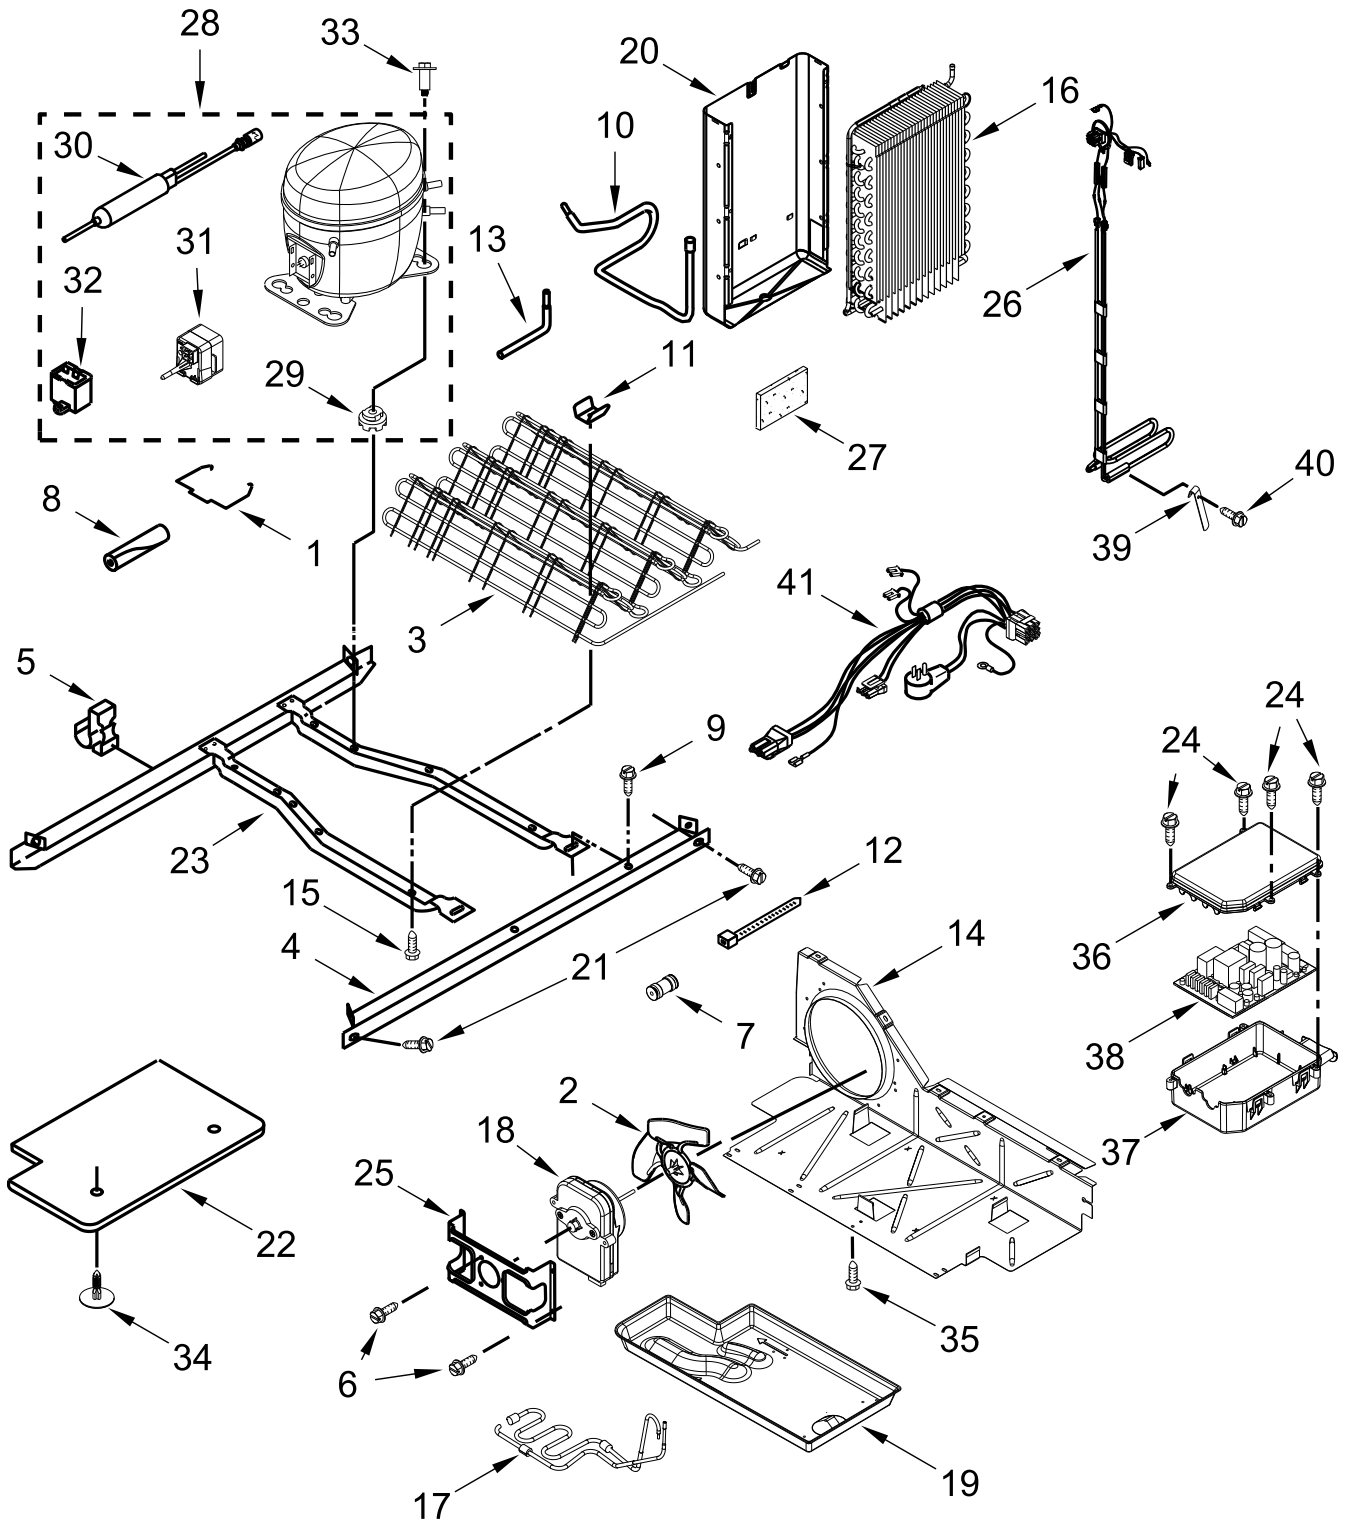

UNIT PARTS

UNIT PARTS

<u>Illus.</u> <u>No.</u>	<u>Part No.</u>	<u>Description</u>	<u>Illus.</u> <u>No.</u>	<u>Part No.</u>	<u>Description</u>	<u>Illus.</u> <u>No.</u>	<u>Part No.</u>	<u>Description</u>
1	W10174384	Strap, Bale	17	W11442858	Assembly, Precooler Formed	30	W10805035	Drier (Service Drier Without Dye)
2	2225834	Blade, Fan						(Also Order the Following Lokring Parts)
3	W11553540	Assembly, Condenser	18	W11546724	Motor, Condenser Fan			
		(Also Order the Following Lokring Parts)	19	W11562498	Tray, Evaporator			
	W11506623	5 NK MS 00 (High Side to Condenser)	20	W11400740	Assembly, Heat Shield and Drain Pan		W11504433	6/4 NR MS 00 (Heat Loop to Drier)
	W11504445	5/4 NR MS 00 (Suction Line to Condenser)	21	489340	Bolt		W11504447	5/1.8 NR MS 00 (Capillary Tube to Drier)
4	W10900442	Rail, Unit Mounting	22	W10897560	Assembly, Unit Cover (Bottom)	31	W10197428	Device, Combination Start (Start Relay and Overload)
5	2326941	Clip, Wire	23	W10900446	Frame, Unit Mounting (Includes Unit Mounting Rail)			
6	8533993	Screw	24	8533859	Screw	32	W10590083	Capacitor
7	W10271541	Connector, Union	25	2181929	Bracket, Fan Mounting	33	W10476309	Screw
8	2161302	Sleeve		W11573117	Assembly, Defrost Heater and Evaporator Fan Harness (Includes Thermal Fuse)	34	489396	Clip
9	489427	Screw				35	489464	Screw
10	W11506460	Tube, Suction	27	2169104	Insulation, Sound Deadening	36	W10313215	Cover, Electronic Control
11	2311725	Clip, Condenser				37	2323186	Box, Control
12	2263990	Tie, Wire	28	W11358352	Compressor	38	W11321509	Control, Electronic
13	W11457842	Tube, Process			(Also Order the Following Lokring Parts)	39	W11399989	Heat Probe
14	W10896764	Baffle, Air		W11504415	8.5/8 NR MS 00 (Suction Tube to Compressor)	40	489478	Screw
15	8281232	Screw		W11504431	7/5 NR MS 00 (High Pressure Side to Compressor)	41	W11218408	Assembly, Unit Wire
16	W11357918	Evaporator (Also Order the Following Lokring Parts)		W11506619	8 NK MS 00 (Process Tube to Compressor)			REFRIGERANT CHARGE
	W11504448	5/1.8 NR AL 00 (Capillary Tube to Evaporator)						68 grams (R600A)
	W11506620	8 NK AL 00 (Suction Line to Evaporator)	29	10835903	Grommet