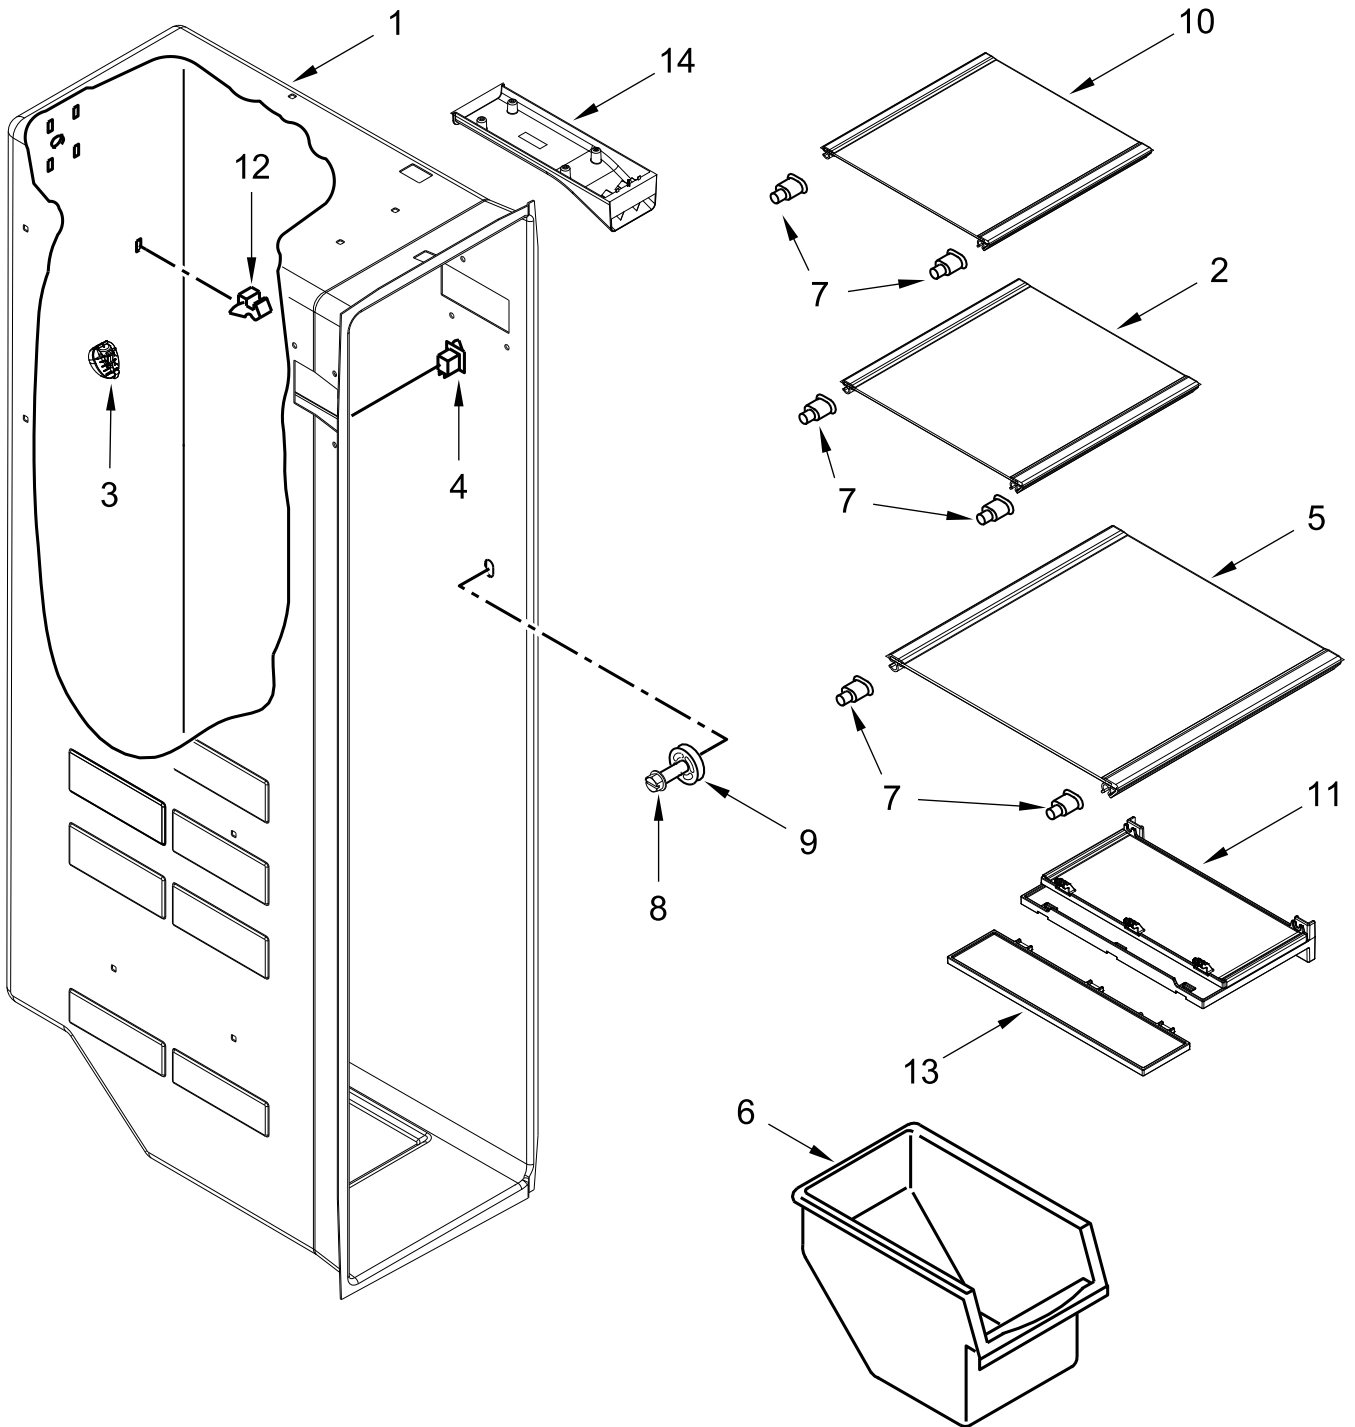

FREEZER LINER PARTS

FREEZER LINER PARTS

<u>Illus.</u> <u>No.</u>	<u>Part No.</u>	<u>Description</u>	<u>Illus.</u> <u>No.</u>	<u>Part No.</u>	<u>Description</u>	<u>Illus.</u> <u>No.</u>	<u>Part No.</u>	<u>Description</u>
1		Liner (Not A Serviceable Part)	6	W11427432	Bin, Freezer	11	W11183656	Assembly, Pizza Pocket
			7	W10130299	Cup, Shelf			
2	W10912336	Shelf, Glass (Middle)	8	W10191952	Screw	12	2315163	Clip, Air Duct
3	W11549780	Light Module, LED	9	2196208	Assembly, Stud	13	W11108242	Pivoting Shelf
4	W10847849	Switch, Light	10	W10758884	Shelf, Glass (Top)	14	W11084314	Duct Air, Freezer
5	W11454956	Shelf, Glass (Bottom)