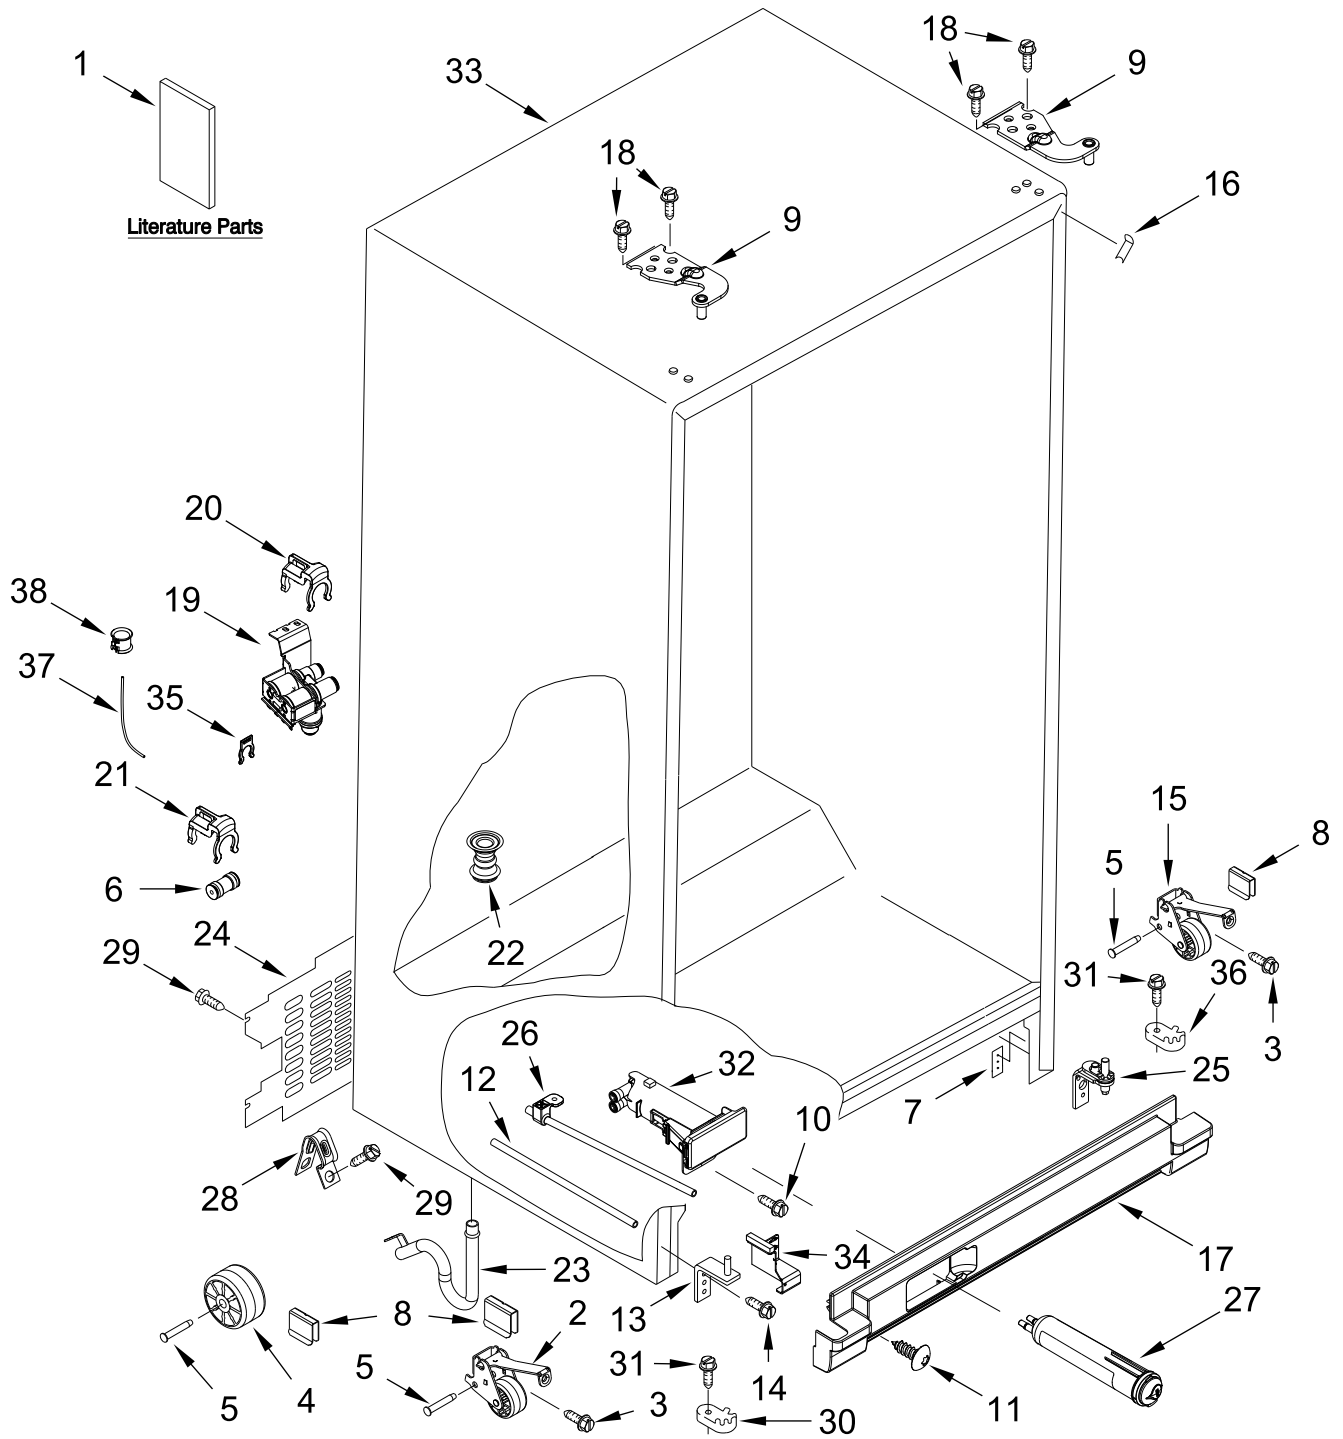

REFRIGERATOR

MODELS:

MSS25C4MGZ09 (Stainless)

CABINET PARTS

CABINET PARTS

<u>Illus. No.</u>	<u>Part No.</u>	<u>Description</u>	<u>Illus. No.</u>	<u>Part No.</u>	<u>Description</u>	<u>Illus. No.</u>	<u>Part No.</u>	<u>Description</u>
1		Literature Parts	13	W11093938	Assembly, Bottom Hinge (Freezer)	26	W10900449	Tube, Filter Inlet
	W11484052	Use & Care Guide	14	3400113	Screw	27	W10735398	Filter, Water
		Tech Sheet	15		Assembly, Roller	28	W11234470	Clamp, Plastic
	W11641235	English		W10304659	Right Hand	29	W10141645	Screw
	W11641237	French	16		Filler, Wrapper	30	W11095731	Closer, Door (Freezer)
	W11647254	Energy Guide		W11219642	Grey	31	W10142234	Screw
2		Assembly, Roller	17		Grille	32		Housing, Water Filter
	W10304660	Left Hand		W11226338	Grey		W11036338	Grey
3	2152958	Screw	18	W10290781	Screw, Hinge	33		Cabinet (Not A Servicable Part)
4	2150304	Roller	19	W11563185	Assembly, Filter Valve	34	W10897565	Assembly, Bracket
5	2262072	Axle, Roller	20	W11252188	Double Lock Ring	35	W11175632	Locking Ring (1/4)
6	W10277958	Connector, Water	21	W11091654	Connector, Double Lock		W11175631	Locking Ring (5/16)
7	W11036715	Plate, Screw (Refrigerator)	22	W11424515	Fitting, Drain	36	W10905504	Closer, Lower Cam Door (Refrigerator)
	W10904380	Plate, Screw (Freezer)	23	W11404685	Extension, Drain Fitting	37	W10691732	Tube, Water
8	W11087168	Clip, Roller	24	W11613261	Assembly, Cover	38	W10329003	Clamp, Tube
9		Hinge, Top	25	W11097327	Assembly, Bottom Hinge (Refrigerator - Also includes Door Cam)			
	W11167022	Left Hand						
	W11167023	Right Hand						
10	489500	Screw						
11	W10308489	Screw (Grey)						
12	W10900447	Tube, Filter Outlet						