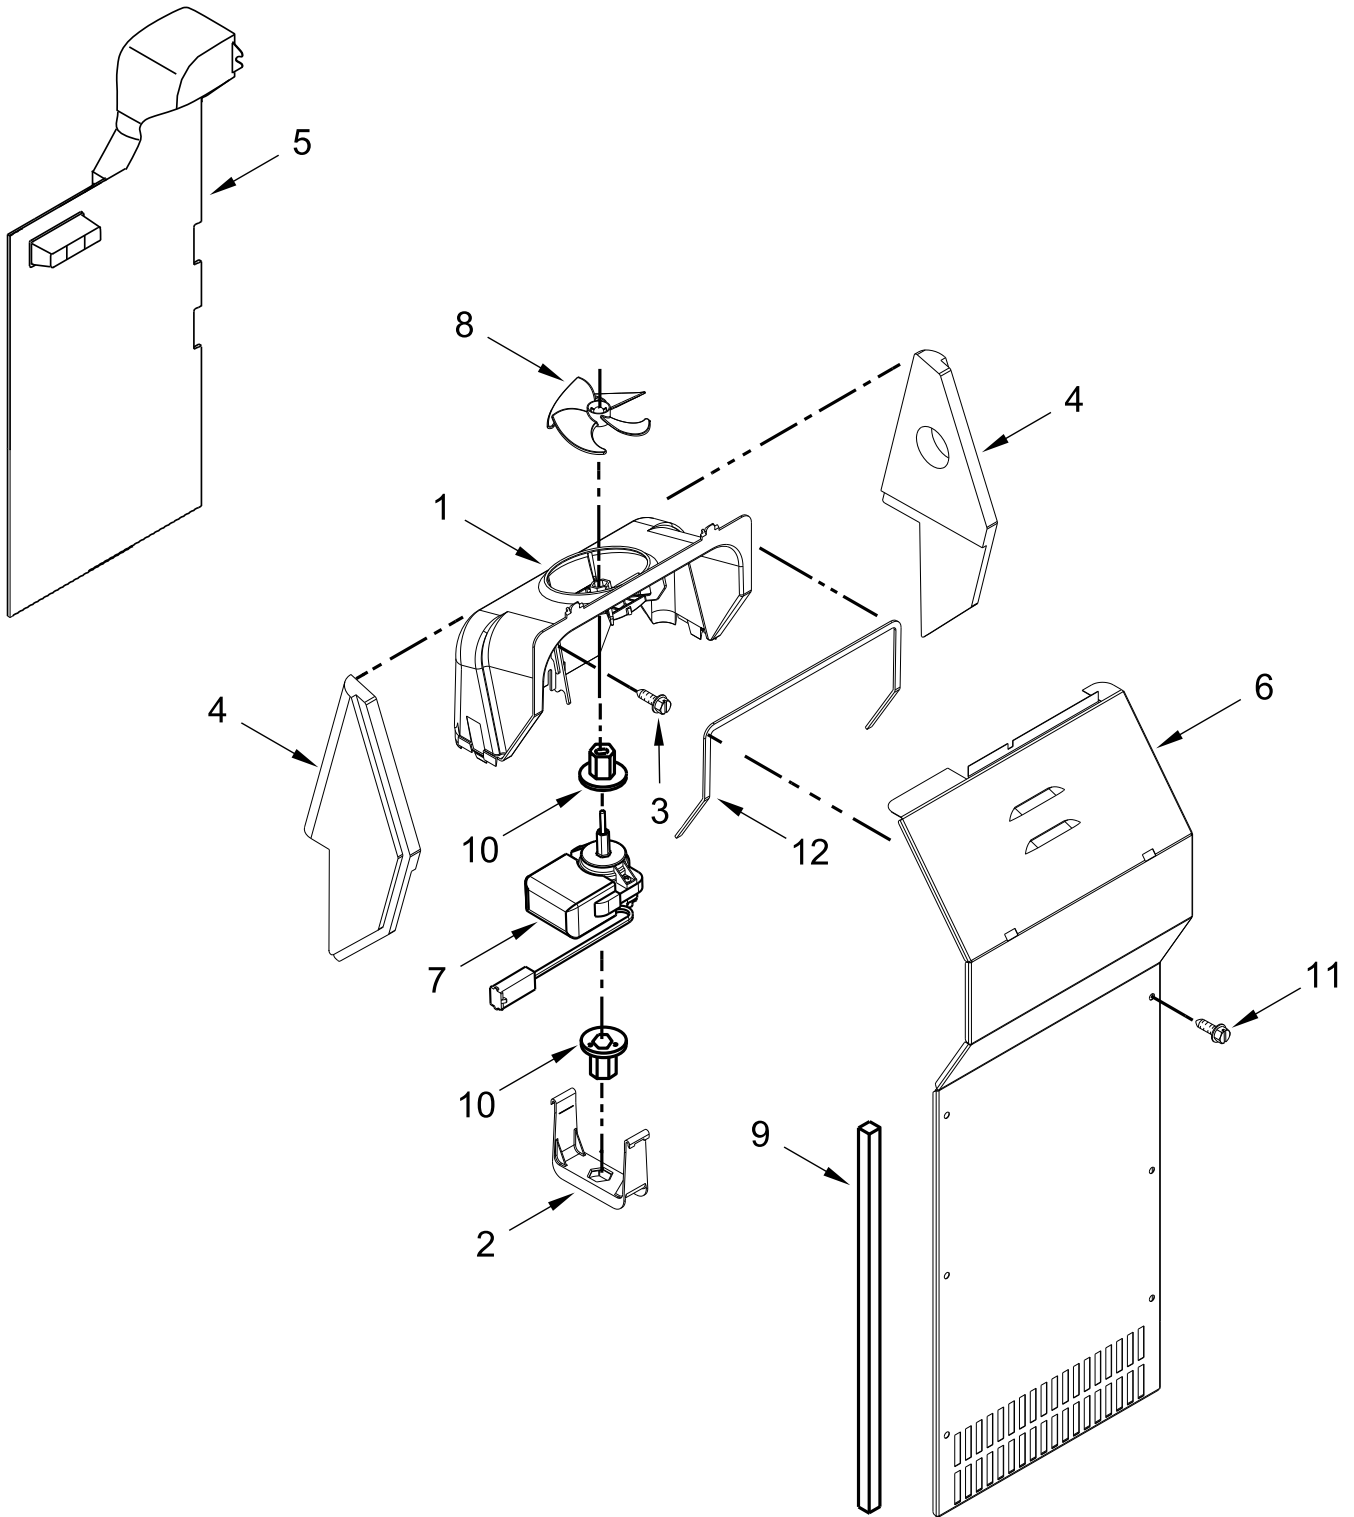

AIR FLOW PARTS

AIR FLOW PARTS

<u>Illus.</u> <u>No.</u>	<u>Part No.</u>	<u>Description</u>	<u>Illus.</u> <u>No.</u>	<u>Part No.</u>	<u>Description</u>	<u>Illus.</u> <u>No.</u>	<u>Part No.</u>	<u>Description</u>
1	W11228713	Scroll, Fan	5	W11084384	Duct, Freezer Air	11	W10142292	Screw
2	W10188846	Retainer, Fan Motor	6	W10505307	Cover, Evaporator	12	2155789	Gasket
3	489478	Screw	7	2315549	Motor, Fan			
4		Support, Fan Scroll	8	2169142	Blade, Fan			
	W11414496	Left Hand	9	2304241	Gasket			
	W11414497	Right Hand	10	2176759	Grommet, Motor