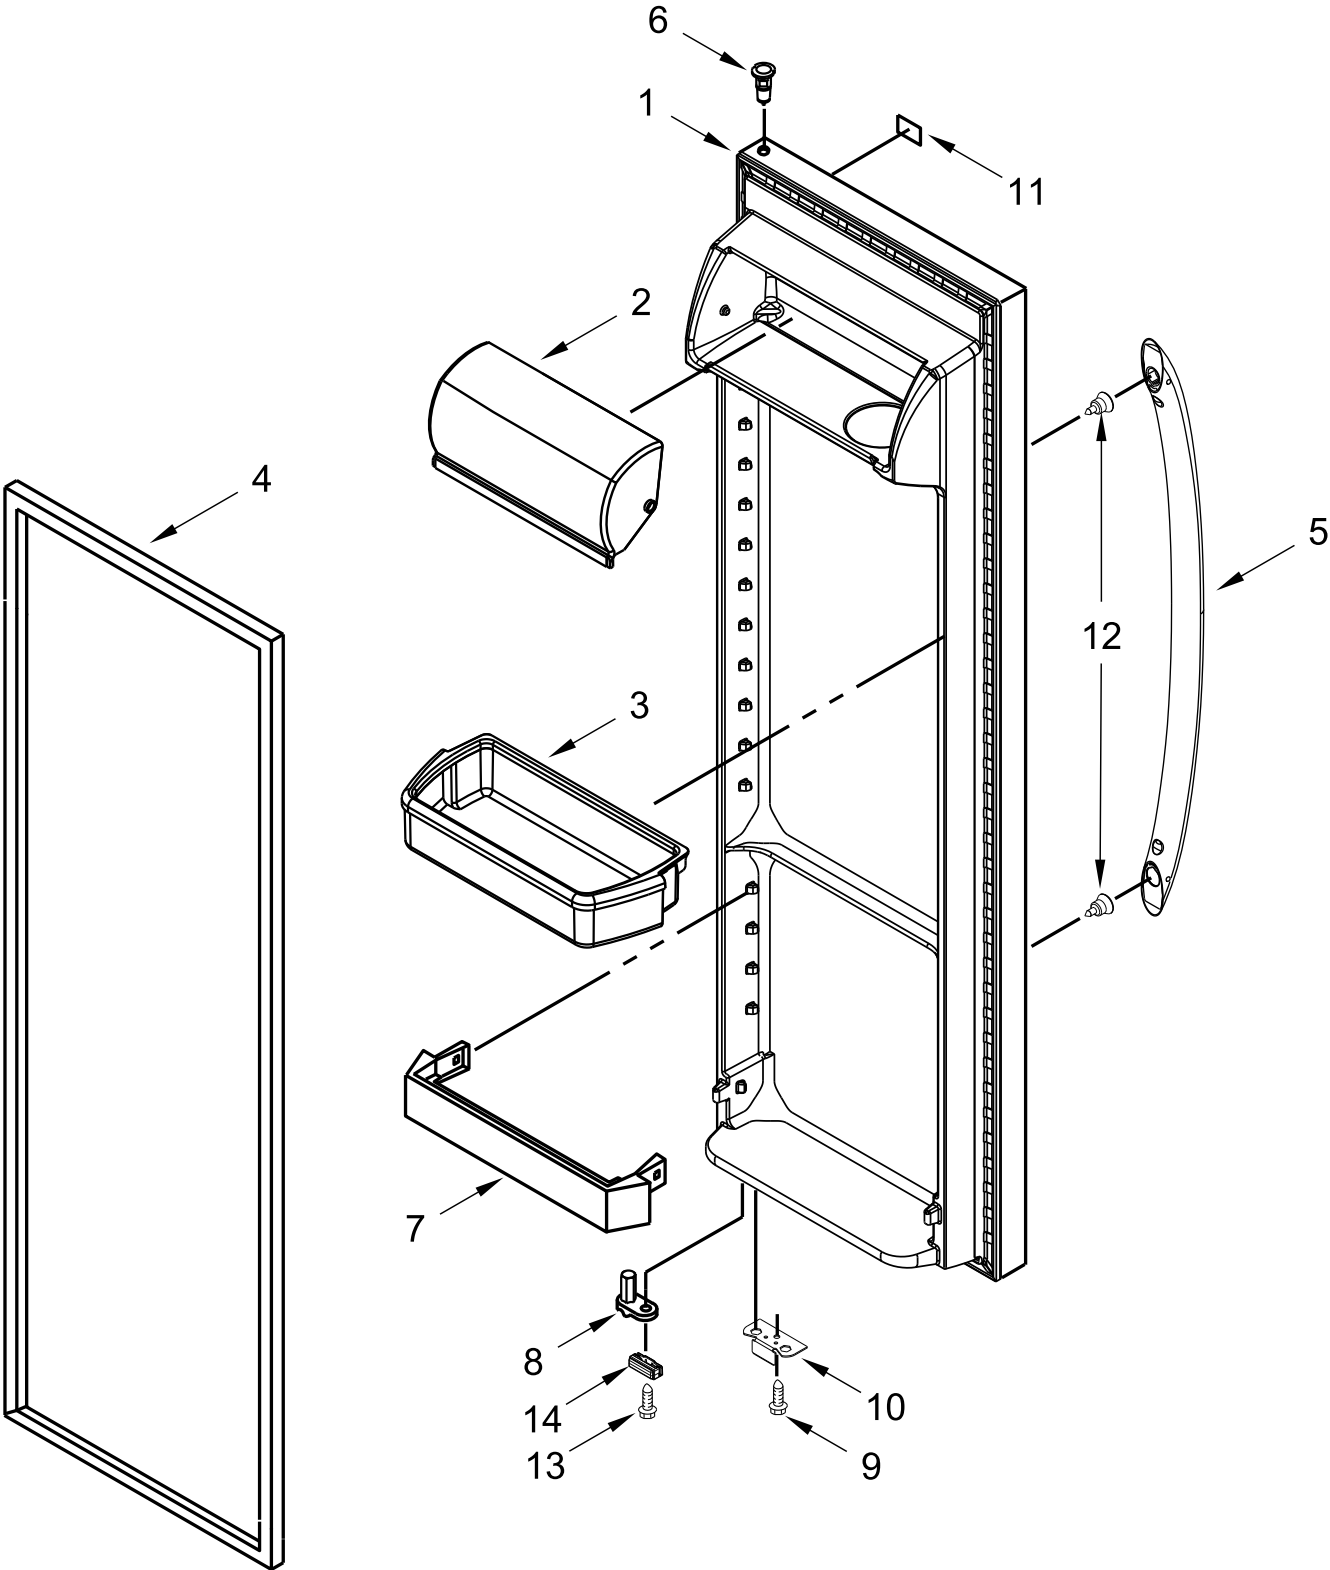

MOTOR AND ICE CONTAINER PARTS

<u>Illus. No.</u>	<u>Part No.</u>	<u>Description</u>	<u>Illus. No.</u>	<u>Part No.</u>	<u>Description</u>	<u>Illus. No.</u>	<u>Part No.</u>	<u>Description</u>
1	W11196076	Ice Container (Complete)	8	W10291905	Gasket	16	W10646076	Assembly, Wire Jumper Switch
2	W10693542	Assembly, Latch	9	2212370	Washer	17	W10771442	Assembly, Motor Box
3	2220458	Coupling, Bottom	10	W11117906	Motor, Dispenser	18	W10166854	Gasket
4	W10258544	Shaft, Drive	11	W11466857	Cover, Container	19	W10400435	Gasket, Foam
5	W10754509	Spring, Coupling	12	W11341247	Plate, Switch	20	W11646278	Assembly, Ice Maker
6	W10293212	Assembly, Mounting Plate	13	W11311953	Switch, Energy Saver	21	2305382	Boot, Rubber
7	2198628	Seal	14	W11032814	Switch, Rocker Arm			
			15	W10905506	Filler, EPS Icemaker Cover			

REFRIGERATOR DOOR PARTS