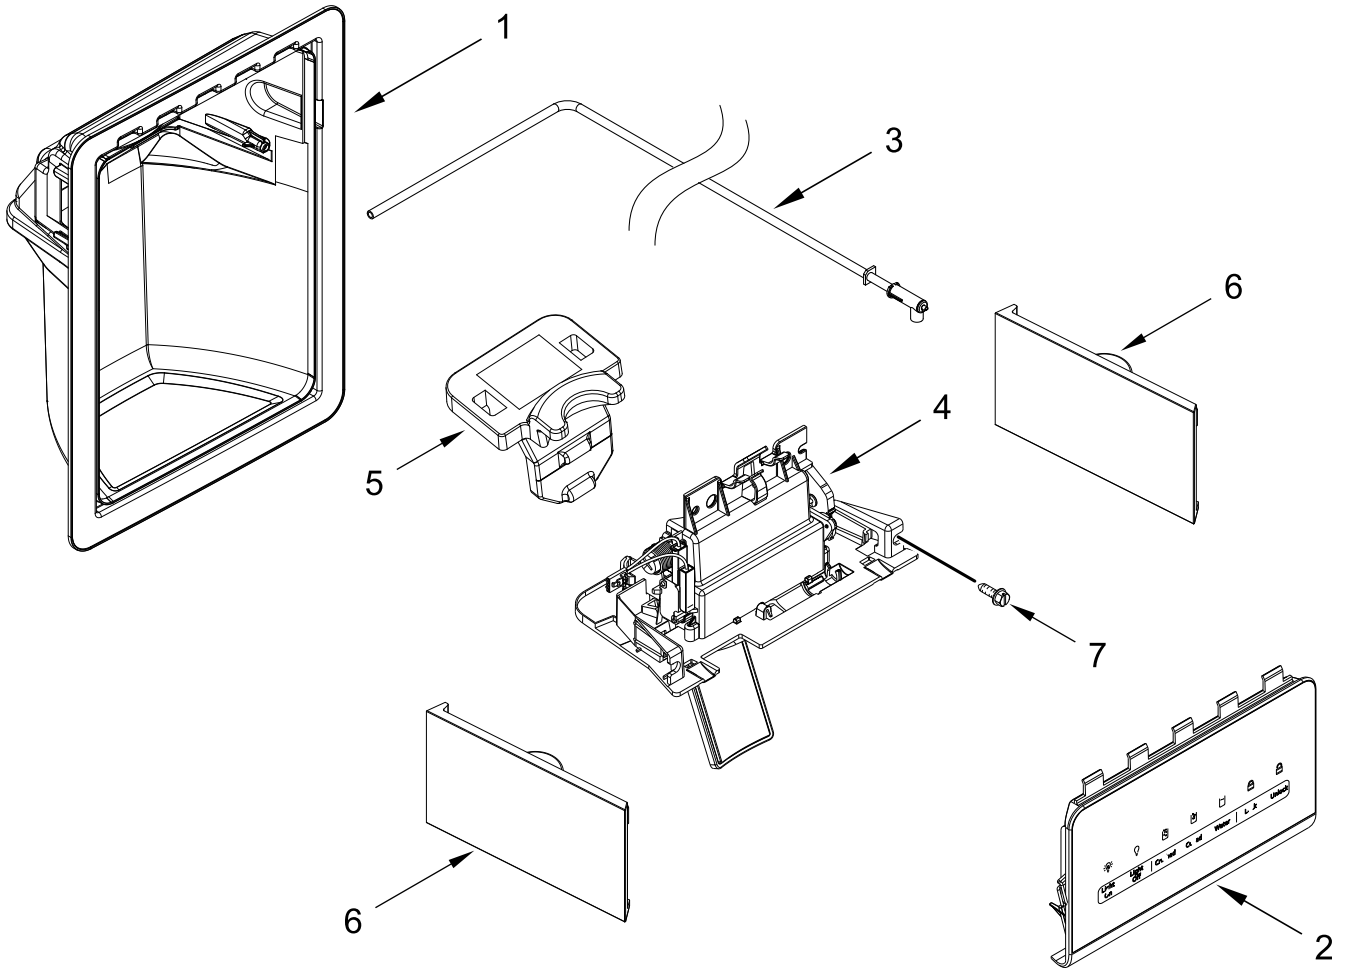

DISPENSER PARTS

DISPENSER PARTS

<u>Illus. No.</u>	<u>Part No.</u>	<u>Description</u>	<u>Illus. No.</u>	<u>Part No.</u>	<u>Description</u>	<u>Illus. No.</u>	<u>Part No.</u>	<u>Description</u>
1		Housing, Dispenser (Not Serviced)	4		Assembly, Separator	6		Cover, Dispenser Front
2		Assembly, User Interface (Includes Light Feature)		W11604214	Grey		W11183319	Neptune Frost (Left Hand)
	W11456095	Stainless	5	W11039857	Retainer, Separator Hose		W11183311	Neptune Frost (Right Hand)
3	W10898317	Assembly, Water Fitting				7	8281163	Screw (Stainless)