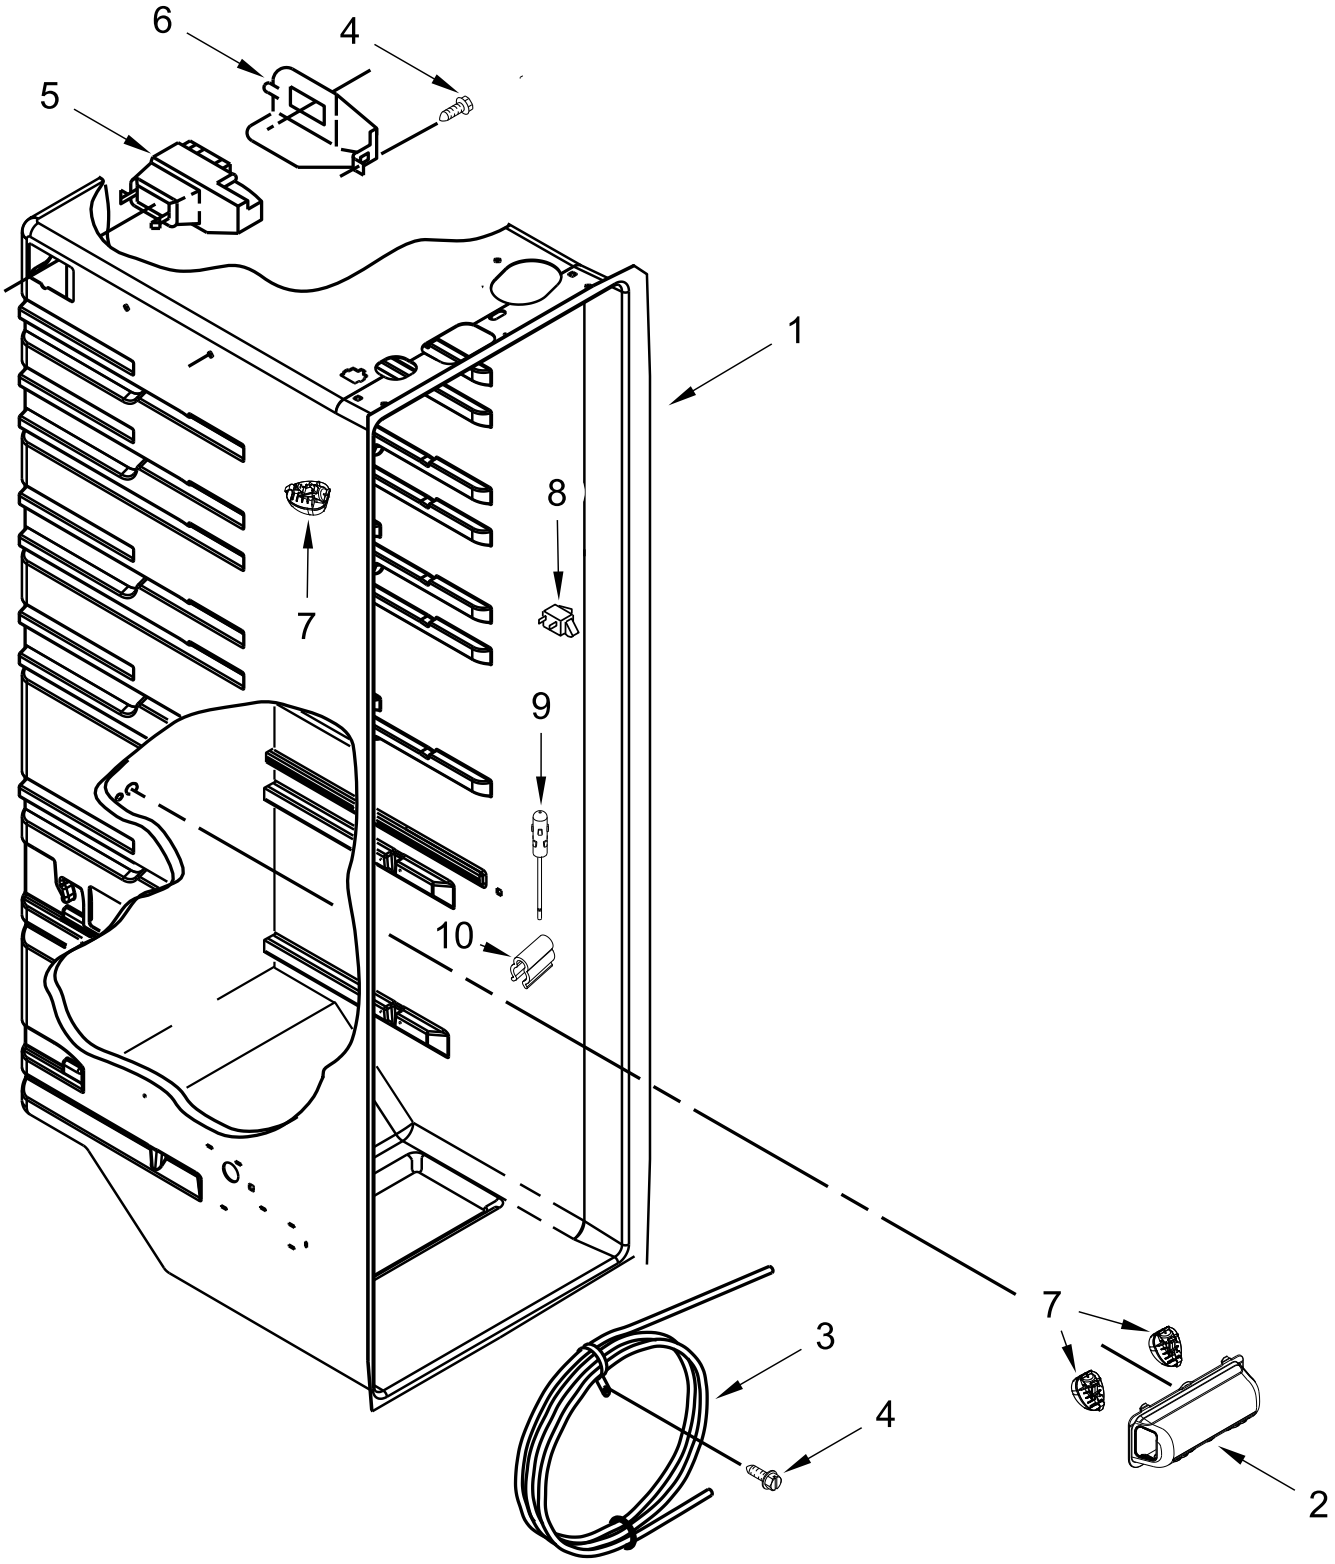

REFRIGERATOR LINER PARTS

REFRIGERATOR LINER PARTS

<u>Illus.</u> <u>No.</u>	<u>Part No.</u>	<u>Description</u>	<u>Illus.</u> <u>No.</u>	<u>Part No.</u>	<u>Description</u>	<u>Illus.</u> <u>No.</u>	<u>Part No.</u>	<u>Description</u>
1		Liner (Not A Serviceable Part)	5	W11629068	Assembly, Air Diffuser (Includes RC & FC Thermistors)	9	W10384183	Thermistor
2	W10166130	Lens, Light (Includes Gasket)	6	W11048608	Cover, Air Diffuser	10	W11437914	Clip, Evaporator Thermistor
3	W11531179	Tubing, Water Reservoir	7	W11549780	Light Module, LED			
4	W10141518	Screw	8	W10847853	Switch, Rocker