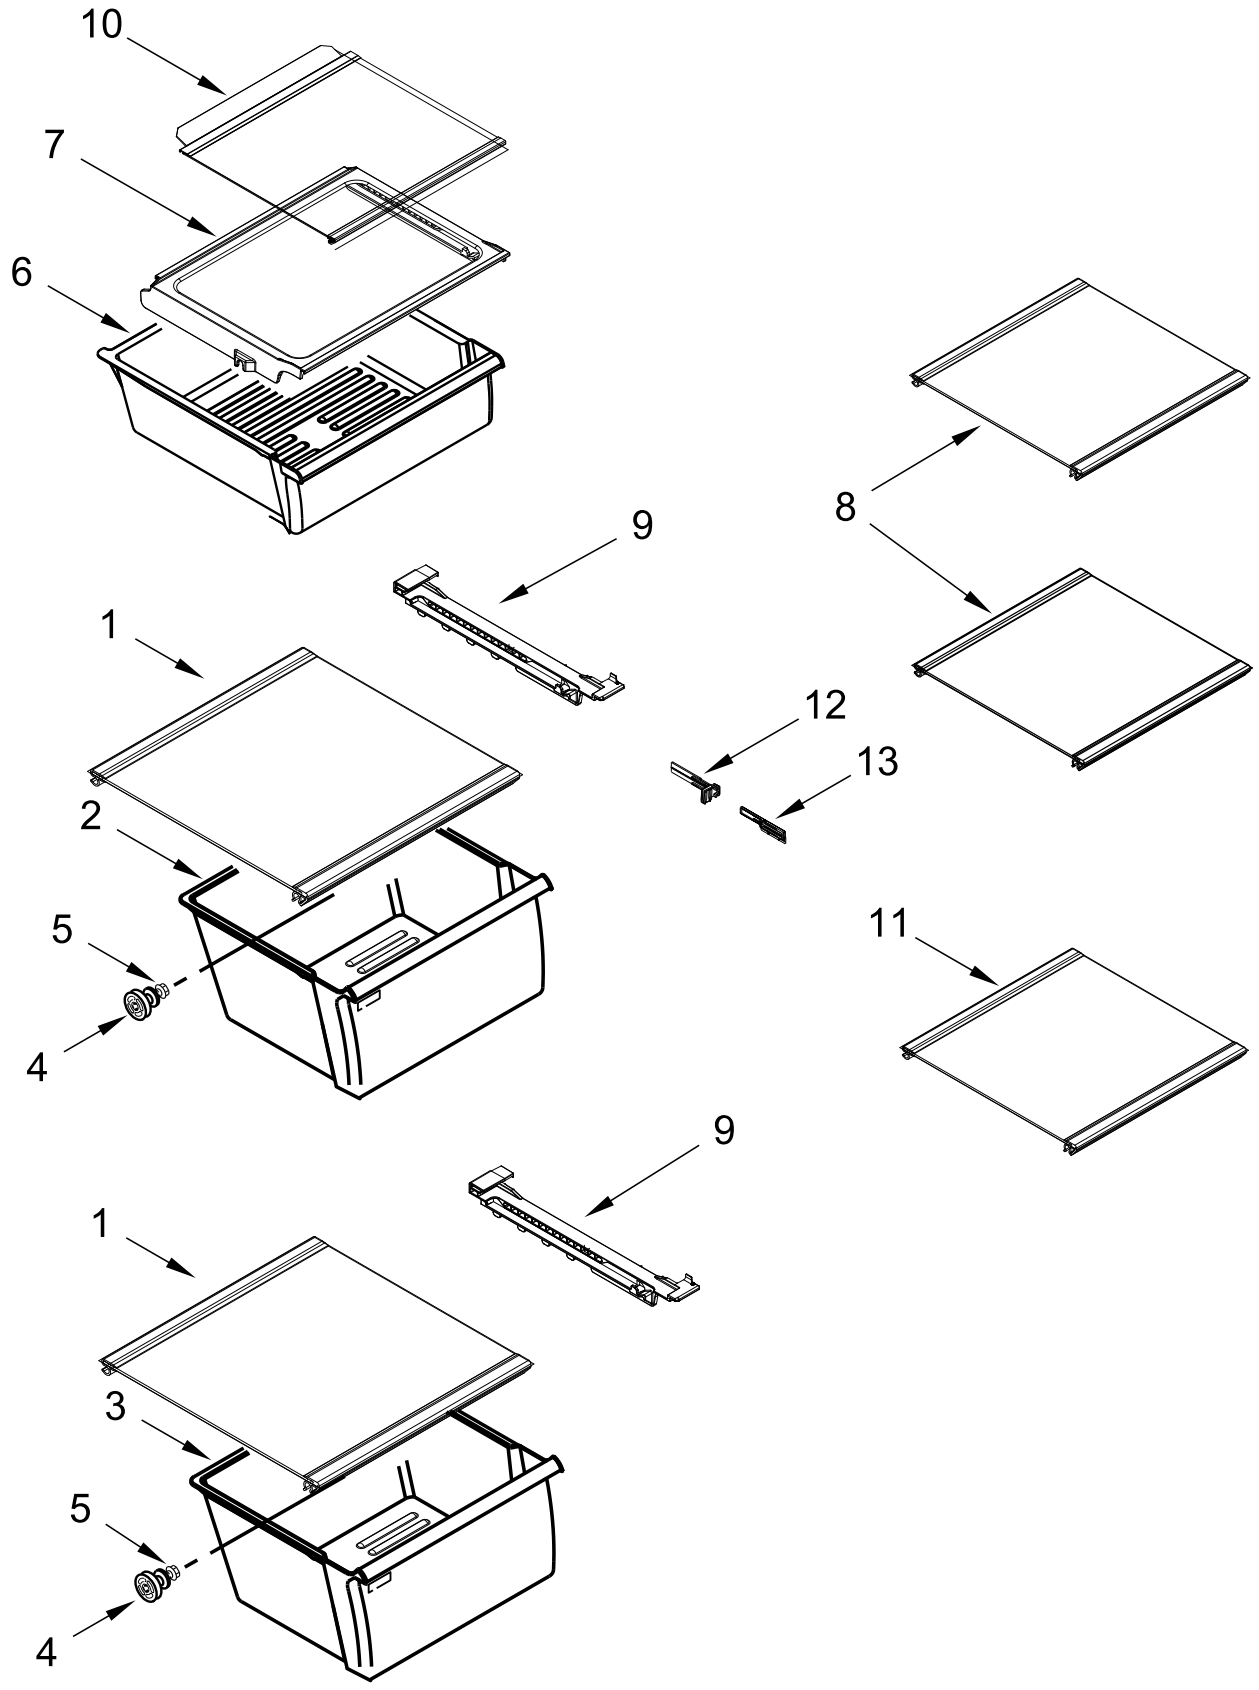

REFRIGERATOR SHELF PARTS

REFRIGERATOR SHELF PARTS

<u>Illus.</u> <u>No.</u>	<u>Part No.</u>	<u>Description</u>	<u>Illus.</u> <u>No.</u>	<u>Part No.</u>	<u>Description</u>	<u>Illus.</u> <u>No.</u>	<u>Part No.</u>	<u>Description</u>
1	W11495082	Cover, Crisper	7	W10912335	Holder, Snack Pan	10	W11351250	Shelf, Snack Pan
2	W11108890	Pan, Crisper	8	W11135530	Assembly, Shelf	11	W11327860	Assembly, Metal Shelf
3	W10898371	Pan, Meat	9	W11495059	Track, Holder (Left Hand)	12	W10282883	Slide, Humidity
4	W10173126	Assembly, Shelf Stud		W11495062	Track, Holder (Right Hand)	13	W10282880	Housing, Humidity
5	W10191954	Screw						
6	W10898365	Pan, Snack