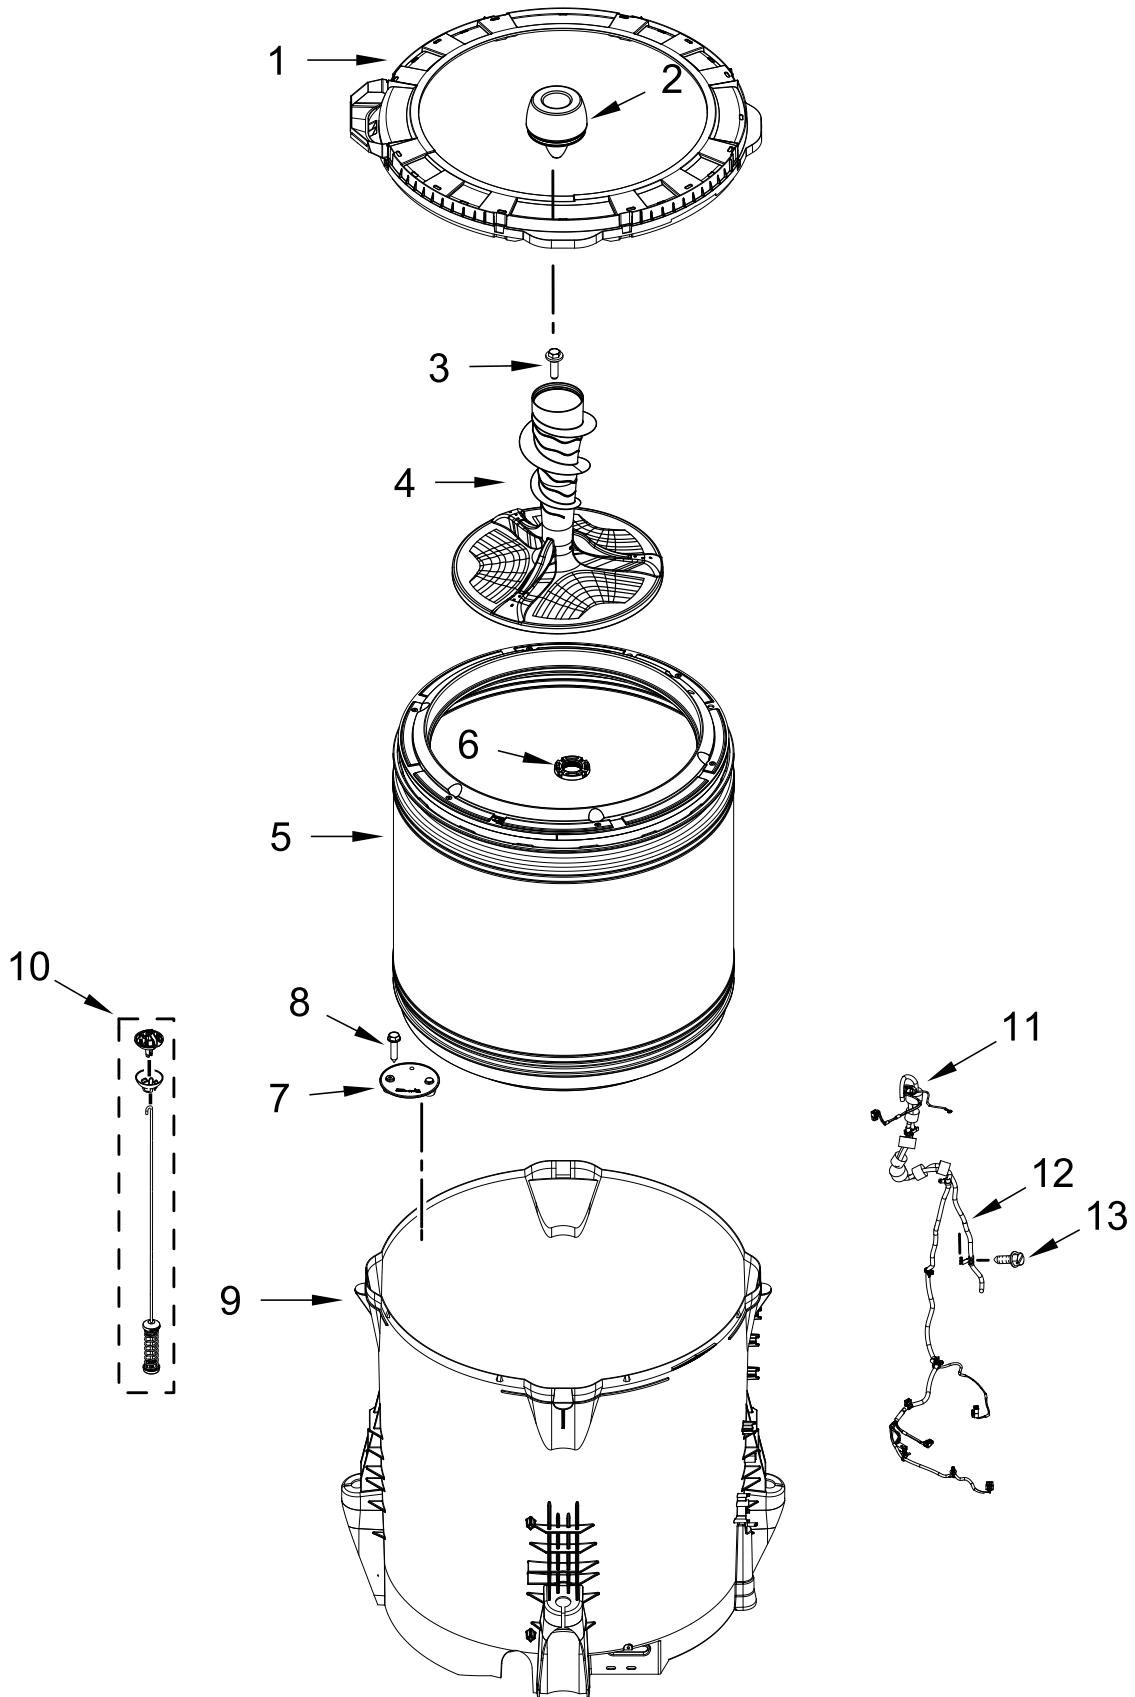

CONSOLE AND WATER INLET PARTS

CONSOLE AND WATER INLET PARTS

<u>Illus.</u> <u>No.</u>	<u>Part No.</u>	<u>Description</u>	<u>Illus.</u> <u>No.</u>	<u>Part No.</u>	<u>Description</u>	<u>Illus.</u> <u>No.</u>	<u>Part No.</u>	<u>Description</u>
1	W11576952	Console Assembly	10	8536939	Clip, Spring	17	W11385821	Water Inlet Assembly (Complete)
2	W10298336	Nut, "U"	11	W11335102	Power Cord Assembly	18	W11612331	HMI
3	8312709	Clip, Console	12	3400076	Screw	19	W10414411	Switch, Rotary Encoder (5 Position)
4	W11609449	Encoder, PCA	13	W10611544	Panel, Console Rear Cover			
5	9740848	Screw	14	W10660565	Screw			
6	W11506959	Harness, HMI	15	W11725667	Control Unit Assembly, Machine and Motor			
7	W11328381	Knob, Large	16	693995	Screw			
8	688805	Clip, Spring						
9	W11398762	Knob, Small						

BASKET AND TUB PARTS

BASKET AND TUB PARTS

<u>Illus.</u> <u>No.</u>	<u>Part No.</u>	<u>Description</u>	<u>Illus.</u> <u>No.</u>	<u>Part No.</u>	<u>Description</u>	<u>Illus.</u> <u>No.</u>	<u>Part No.</u>	<u>Description</u>
1	W10578859	Tub Ring	7	W11089264	Filter, Drain Pump	11	W11335100	Harness, Lower
2	W10863013	Dispenser, Fabric Softener	8	8533928	Screw	12	W10590949	Hose, Pressure Switch
3	W10625252	Screw	9	W11219115	Tub	13	8533943	Screw
4	W11093899	Agitator	10	W11228718	Damper Assembly, Tub Suspension (Set Of 4-Includes Suspension Bushings and Suspension Balls)			
5	W11459622	Basket Assembly						
6	W11183985	Basket, Lock Nut						