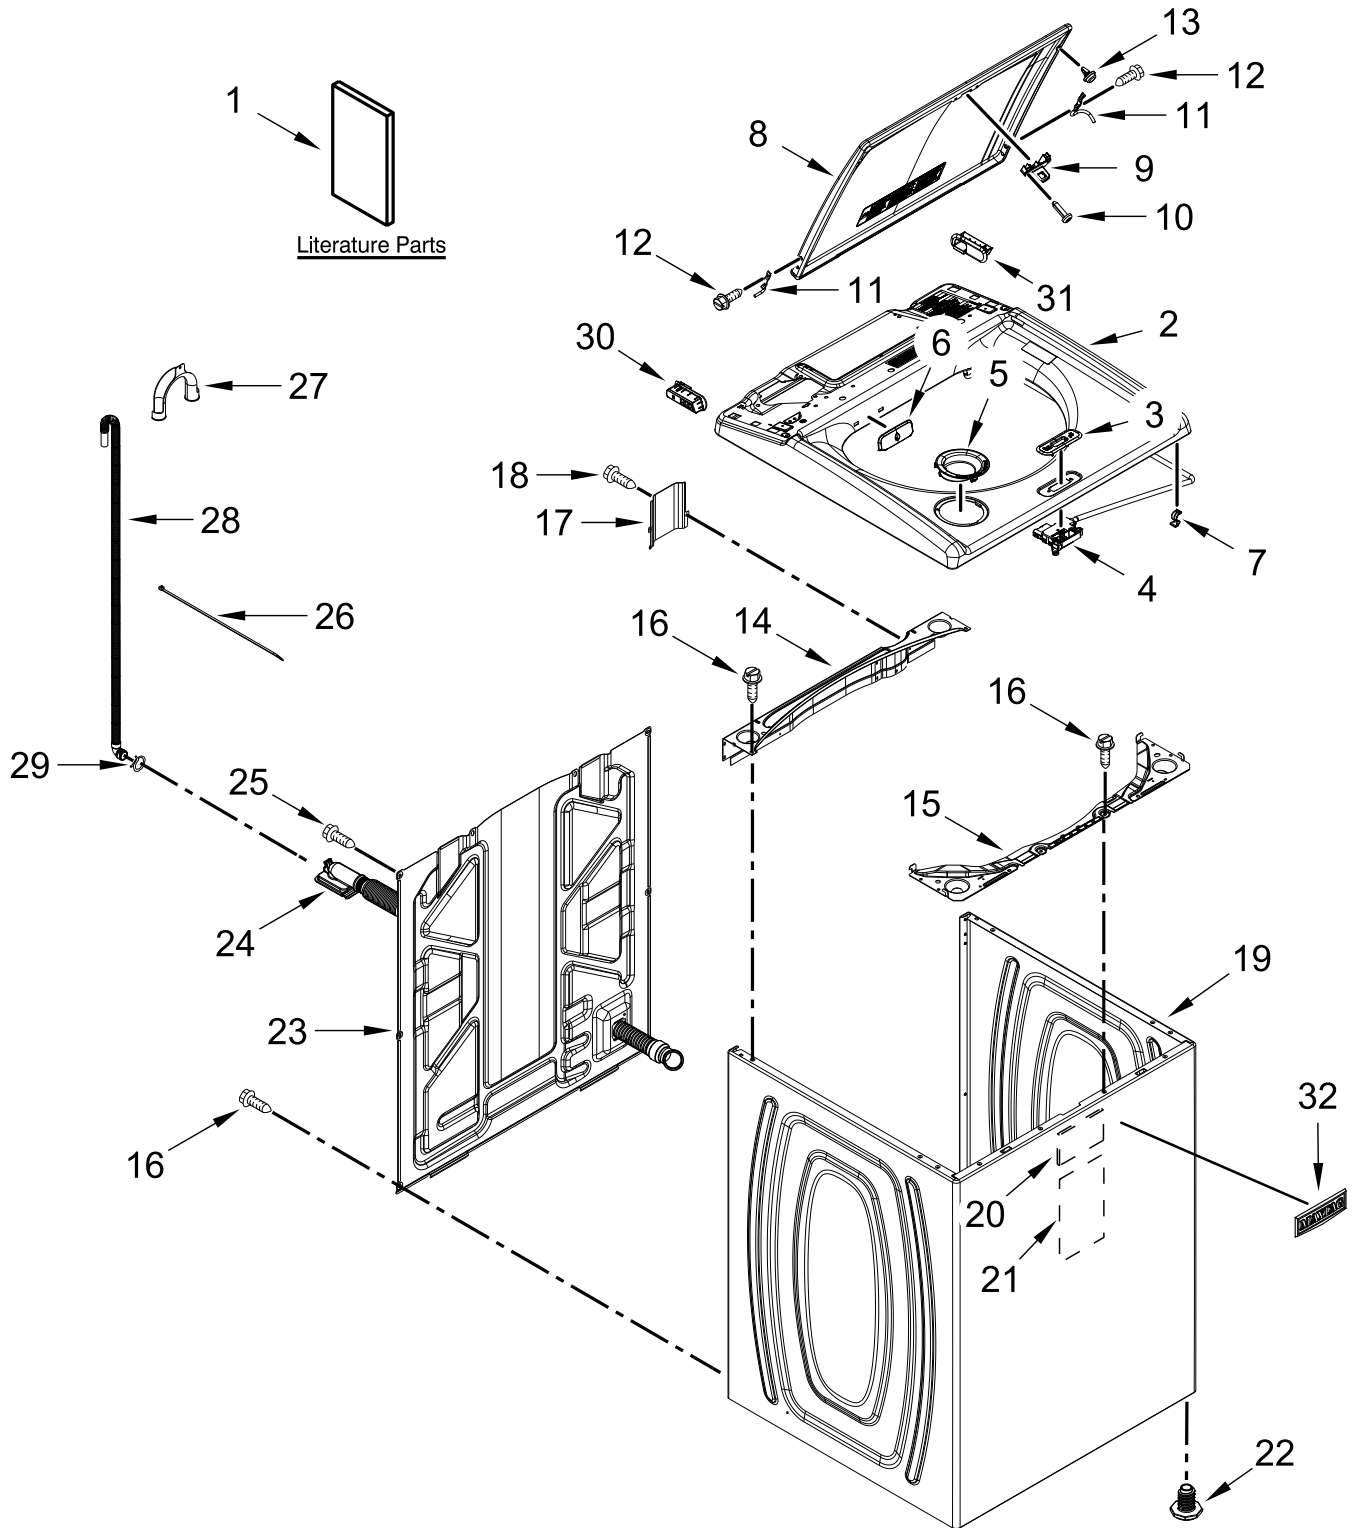

TOP AND CABINET PARTS

TOP AND CABINET PARTS

<u>Illus. No.</u>	<u>Part No.</u>	<u>Description</u>	<u>Illus. No.</u>	<u>Part No.</u>	<u>Description</u>	<u>Illus. No.</u>	<u>Part No.</u>	<u>Description</u>
1		Literature Parts	9		Strike, Lid Lock	20	8564458	Absorber, Impact
	W11646252	Owner's Manual		W11391550	White	21	W10834527	Absorber, Impact
	W11720289	Energy Guide	10	W10273971	Screw	22	W11179235	Foot Assembly, Leveling
	W11646245	Quick Start Guide	11	91770	Hinge, Lid (Left)	23	W11417173	Panel, Rear
2		Top		W11429864	Hinge, Lid (Right)	24	W11687191	Hose, Inner Drain Assembly
	W11391547	White				25	9740848	Screw
3	W11403468	Bezel, Lid Lock	12	W10119872	Screw	26	W10339879	Tie, Cable
4	W11368616	Latch, Lid Lock Assembly	13	8572266	Bumper, Door	27	W10280024	U-Bend, Drain Hose
5		Bezel, Bleach Dispenser	14	W10512626	Channel, Top Rear	28	W11203364	Hose, Outer Drain Assembly
	W11171193	White	15	W11381327	Channel, Top Front	29	356138	Clamp, Hose
6	W11396262	Bezel, Faucet	16	W10567155	Screw	30	W11434928	Hinge, Spacer Left
7	90016	Clip, Harness	17	W10676061	Cover, Harness	31	W11434930	Hinge, Spacer Right
8		Lid	18	3400076	Screw	32	W10612925	Badge
	W11428825	White	19		Cabinet			
				W10676680	White