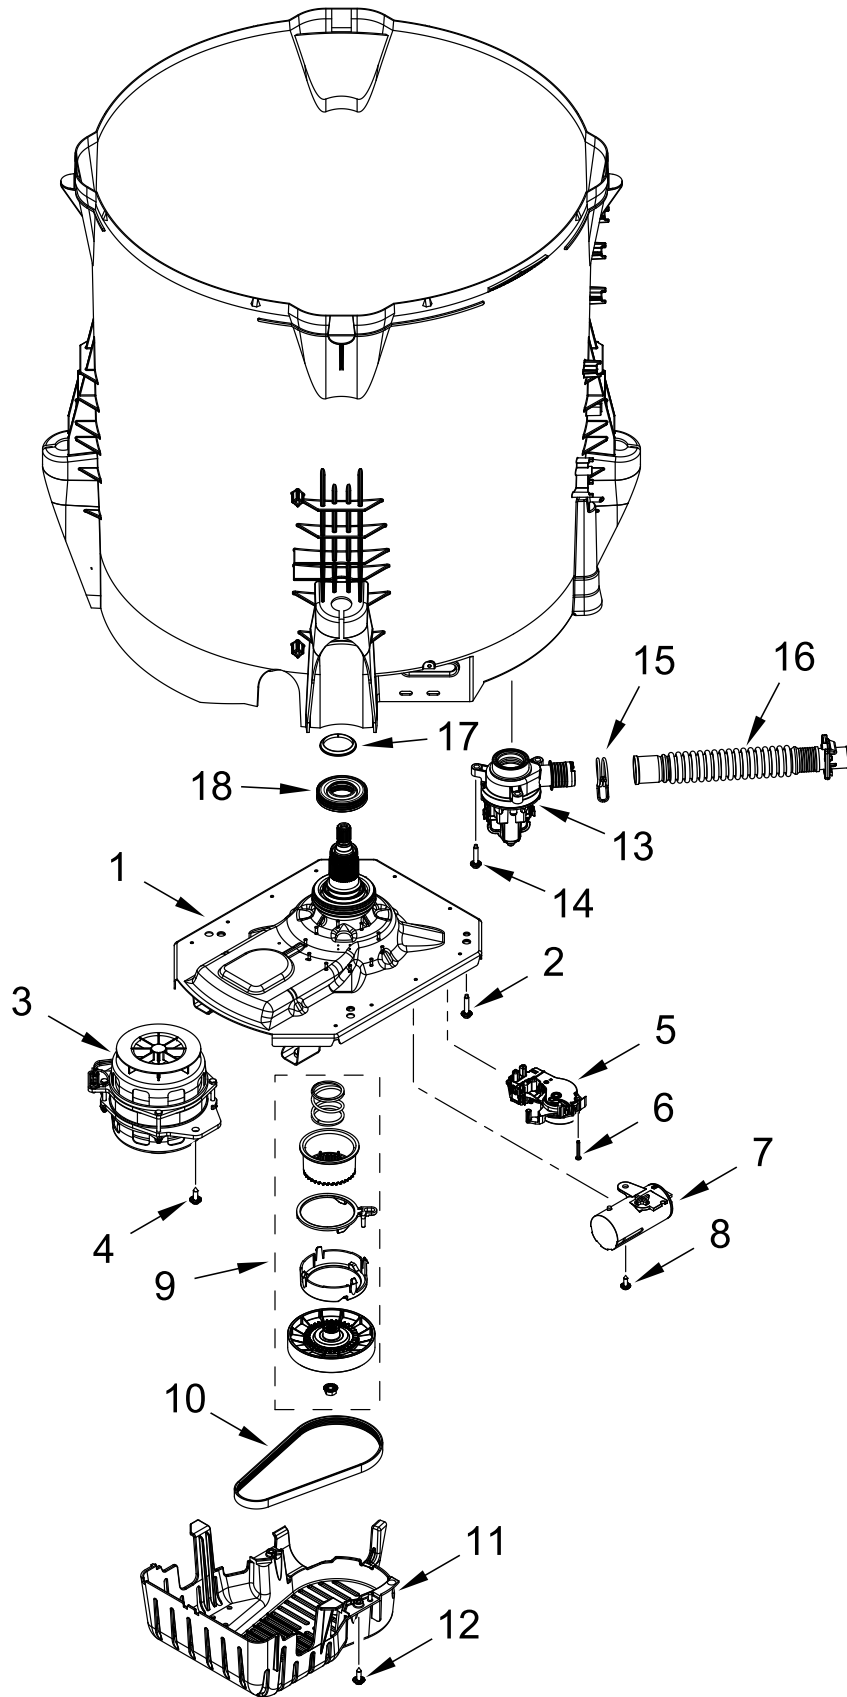

GEARCASE, MOTOR AND PUMP PARTS

GEARCASE, MOTOR AND PUMP PARTS

<u>Illus.</u> <u>No.</u>	<u>Part No.</u>	<u>Description</u>	<u>Illus.</u> <u>No.</u>	<u>Part No.</u>	<u>Description</u>	<u>Illus.</u> <u>No.</u>	<u>Part No.</u>	<u>Description</u>
1	W11164183	Gearcase Assembly	8	W10142728	Screw	14	W10004910	Screw
2	W10249633	Screw	9	W10721967	Splutch Kit (60Hz)	15	8317496	Clamp, Hose
3	W10677723	Motor, Drive	10	W10808317	Belt, Drive	16	W11687191	Hose, Inner Drain Assembly
4	W10094780	Screw	11	W10550173	Shield, Pulley Cover	17	W11218170	Washer, Thrust
5	W11398781	Actuator, Shift	12	357640	Screw	18	W10447972	Seal, Tub
6	9741052	Screw	13	W11259498	Pump Assembly, Drain			
7	W11162560	Capacitor, Motor Run