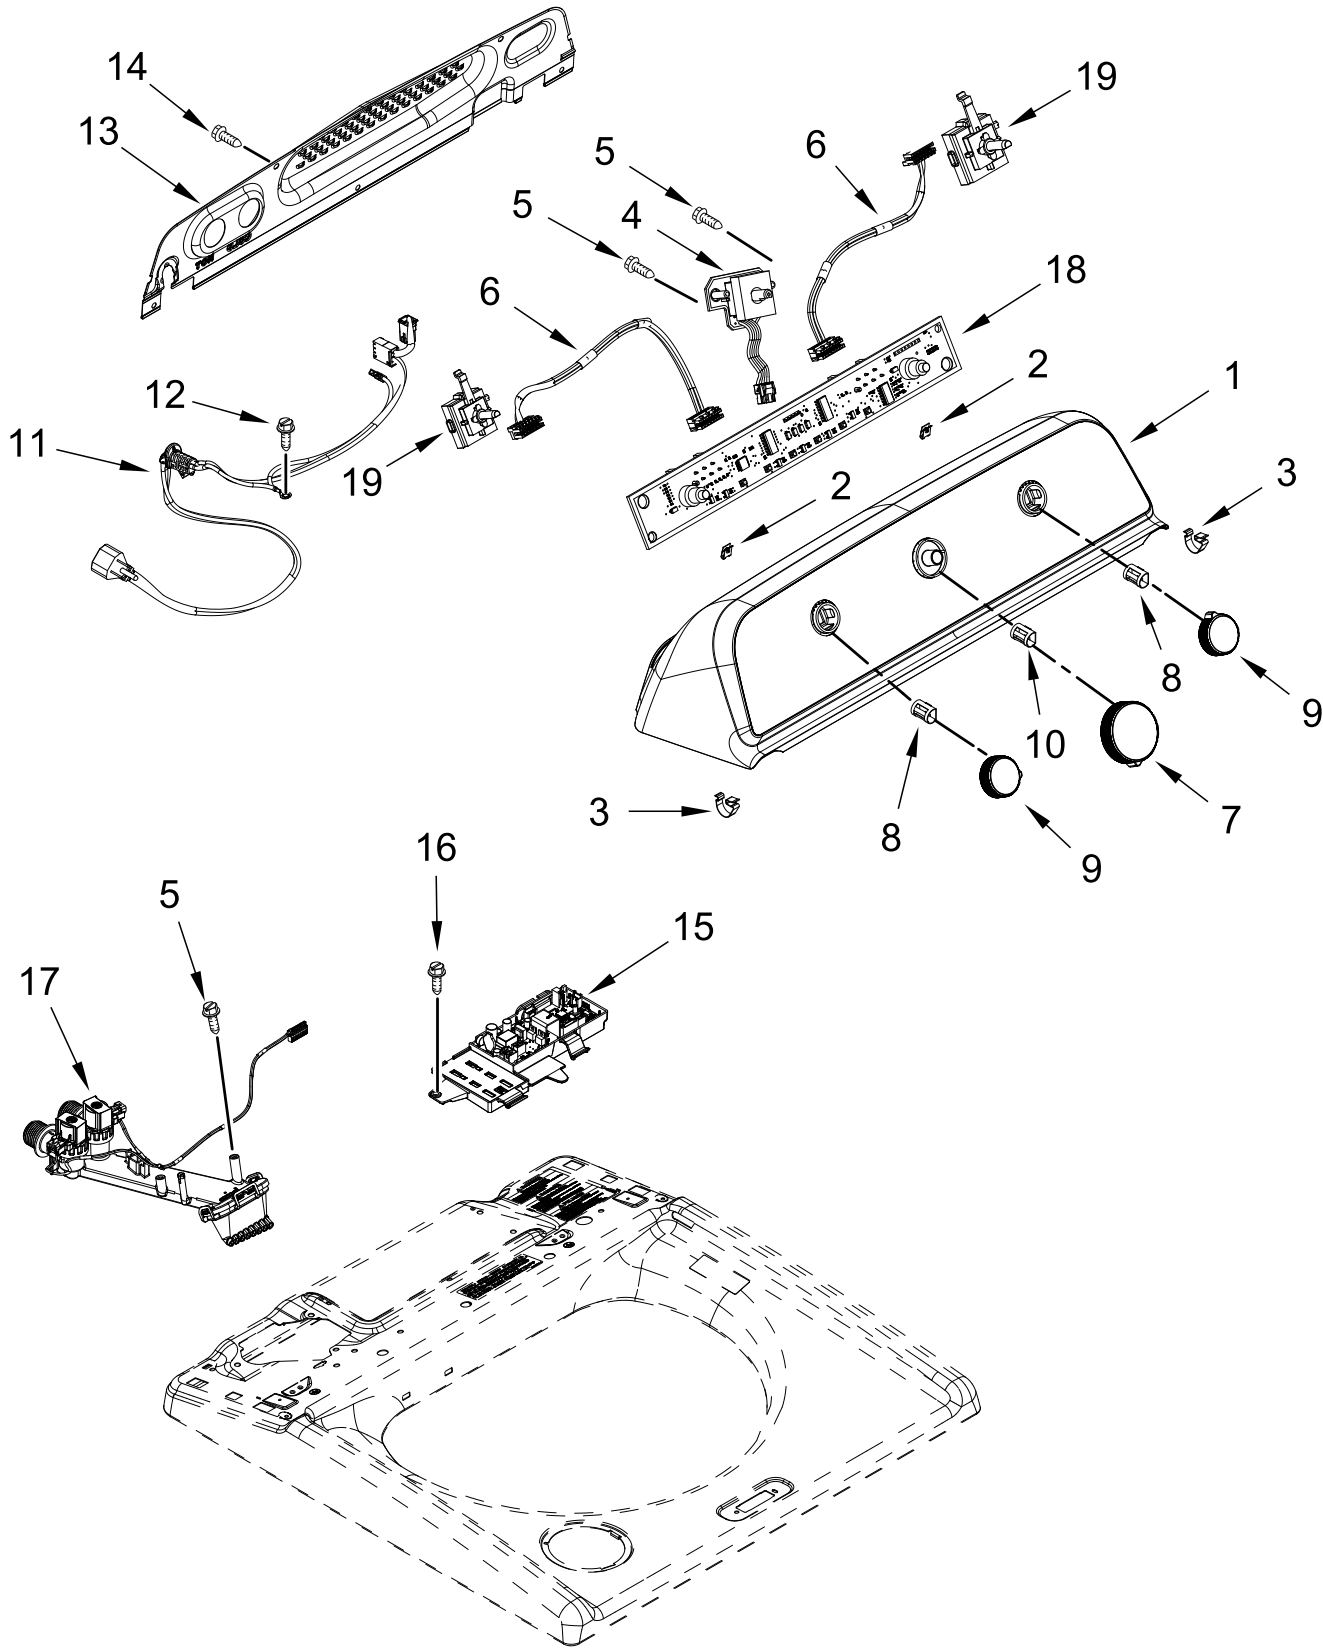

CONSOLE AND WATER INLET PARTS

CONSOLE AND WATER INLET PARTS

<u>Illus.</u> <u>No.</u>	<u>Part No.</u>	<u>Description</u>	<u>Illus.</u> <u>No.</u>	<u>Part No.</u>	<u>Description</u>	<u>Illus.</u> <u>No.</u>	<u>Part No.</u>	<u>Description</u>
1	W11576952	Console Assembly	10	8536939	Clip, Spring	17	W11385821	Water Inlet Assembly (Complete)
2	W10298336	Nut, "U"	11	W11335102	Power Cord Assembly	18	W11612331	HMI
3	8312709	Clip, Console	12	3400076	Screw	19	W10414411	Switch, Rotary Encoder (5 Position)
4	W11609449	Encoder, PCA	13	W10611544	Panel, Console Rear Cover			
5	9740848	Screw	14	W10660565	Screw			
6	W11506959	Harness, HMI	15	W11725667	Control Unit Assembly, Machine and Motor			
7	W11328381	Knob, Large	16	693995	Screw			
8	688805	Clip, Spring						
9	W11398762	Knob, Small						