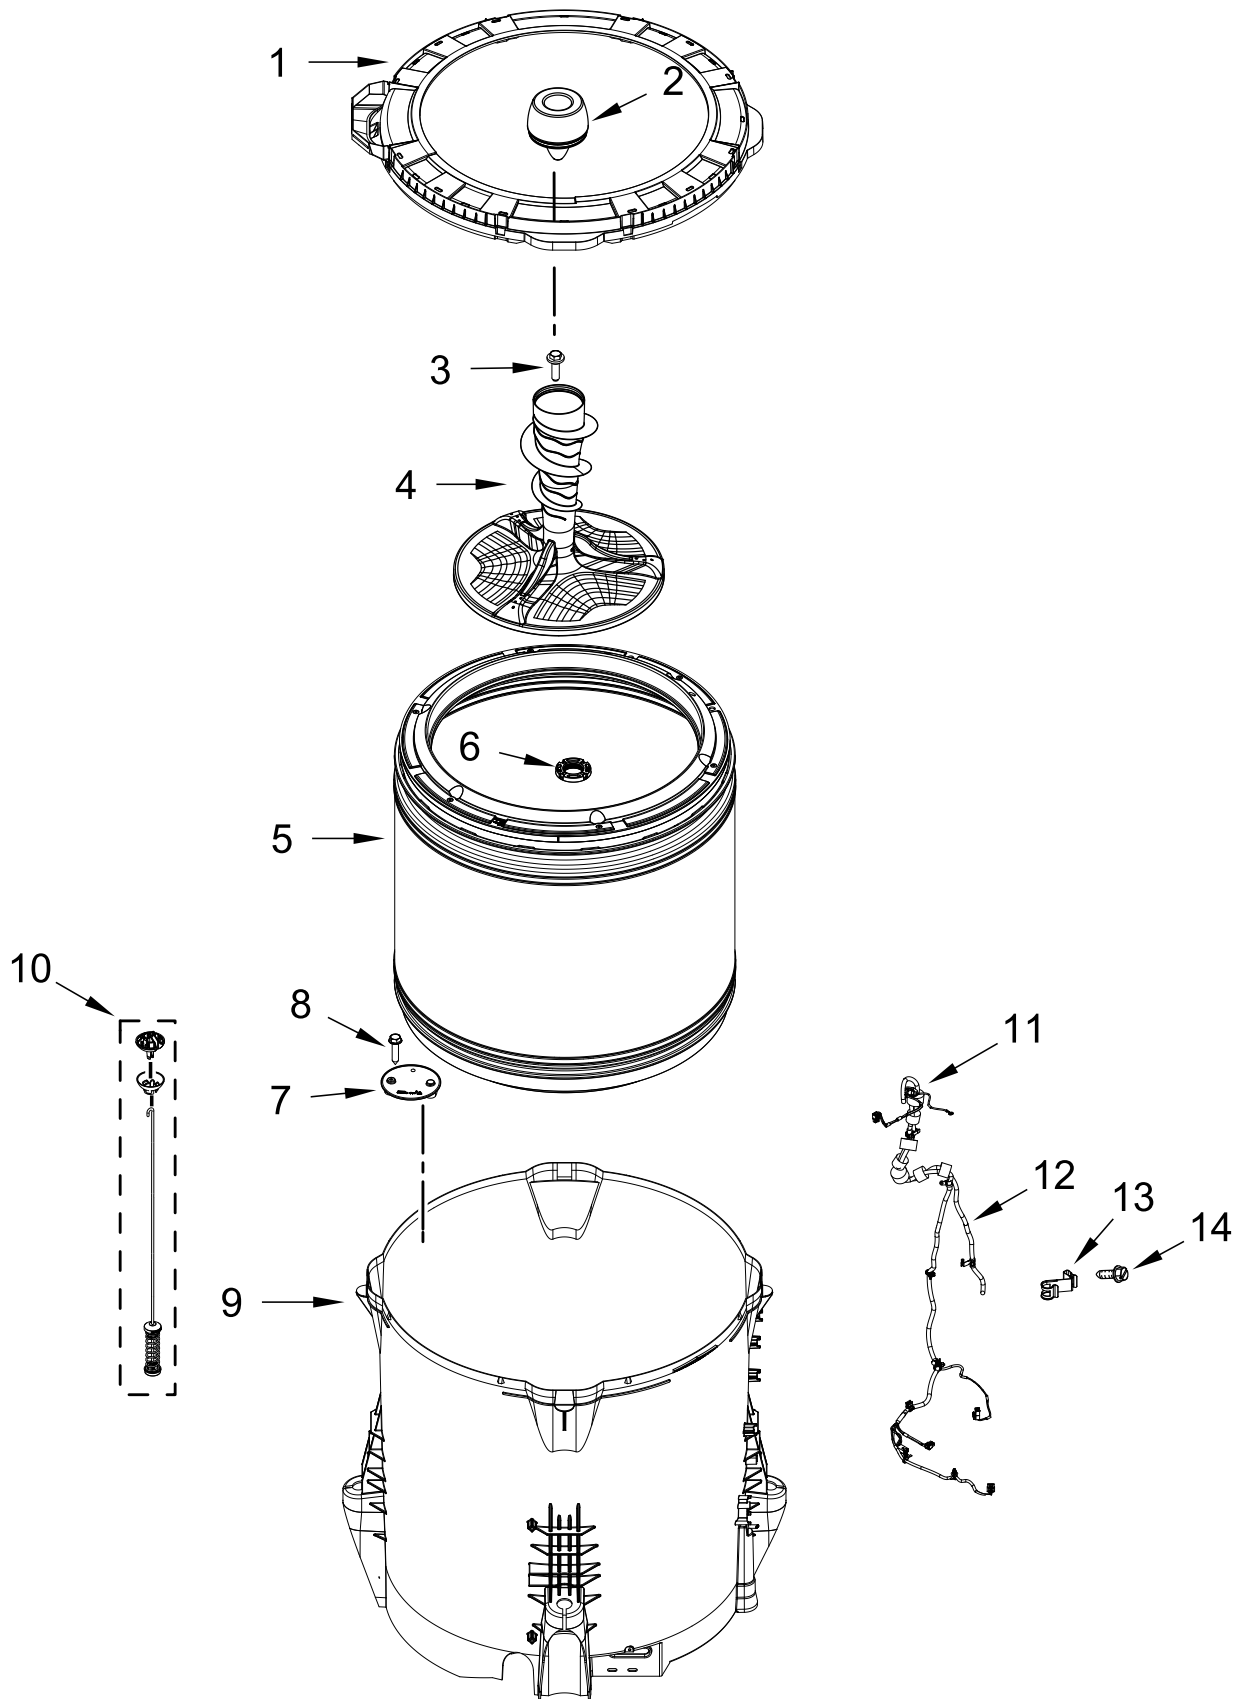

BASKET AND TUB PARTS

BASKET AND TUB PARTS

<u>Illus.</u> <u>No.</u>	<u>Part No.</u>	<u>Description</u>	<u>Illus.</u> <u>No.</u>	<u>Part No.</u>	<u>Description</u>	<u>Illus.</u> <u>No.</u>	<u>Part No.</u>	<u>Description</u>
1	W10578859	Tub Ring	8	8533928	Screw	13	W11284522	Clip, Harness
2	W10863013	Dispenser, Fabric Softener	9	W11219115	Tub	14	8533943	Screw
3	W10625252	Screw	10	W11228718	Damper Assembly, Tub Suspension (Set Of 4-Includes Suspension Bushings and Suspension Balls)			
4	W11093899	Agitator						
5	W11459622	Basket Assembly						
6	W11183985	Basket, Lock Nut	11	W11335100	Harness, Lower			
7	W11089264	Filter, Drain Pump	12	W10590949	Hose, Pressure Switch