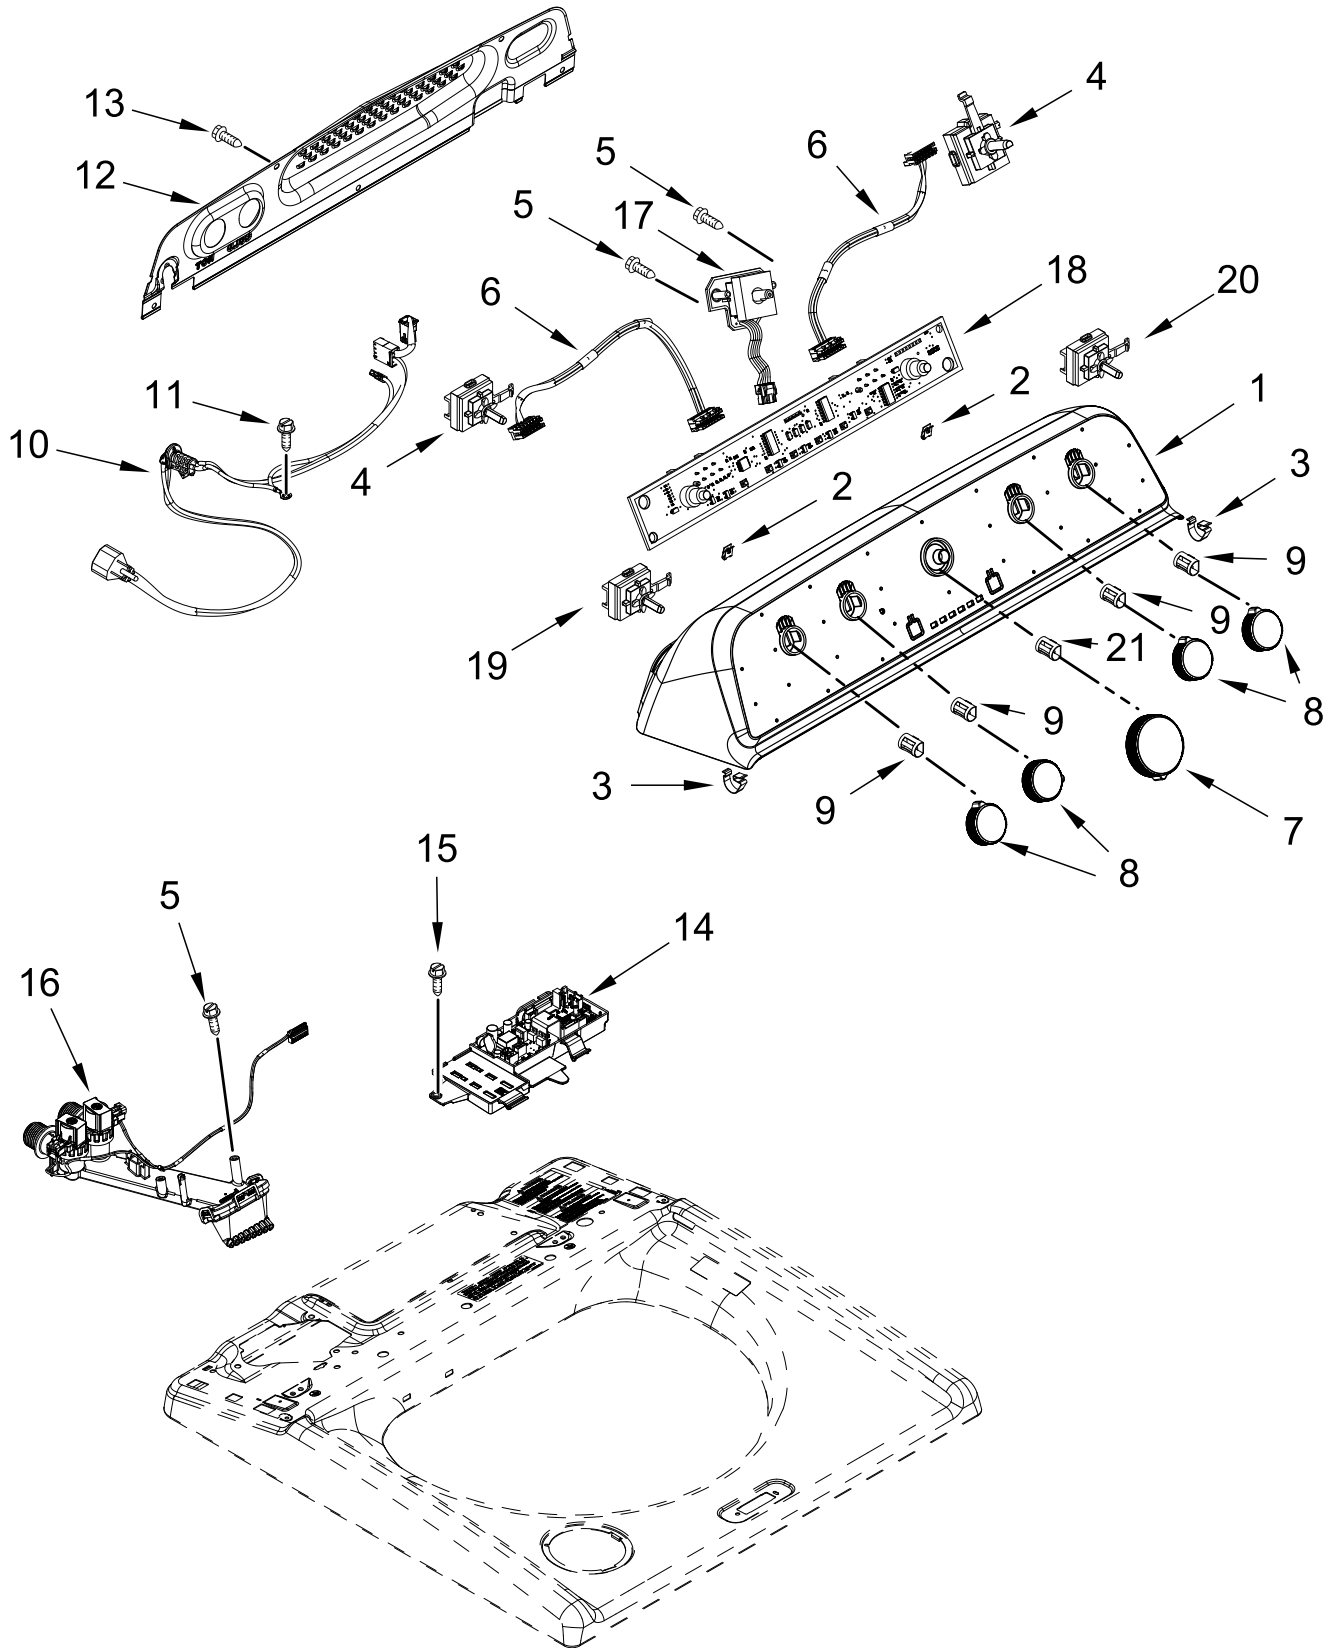

CONSOLE AND WATER INLET PARTS

CONSOLE AND WATER INLET PARTS

<u>Illus.</u> <u>No.</u>	<u>Part No.</u>	<u>Description</u>	<u>Illus.</u> <u>No.</u>	<u>Part No.</u>	<u>Description</u>	<u>Illus.</u> <u>No.</u>	<u>Part No.</u>	<u>Description</u>
1	W11576953	Console Assembly	9	688805	Clip, Spring	16	W11385821	Water Inlet Assembly (Complete)
2	W10298336	Nut, "U"	10	W11335102	Power Cord Assembly	17	W11609449	Encoder, PCA
3	8312709	Clip, Console	11	3400076	Screw	18	W11612331	HMI
4	W10414411	Switch, Rotary Encoder (5 Position)	12	W10611544	Panel, Console Rear Cover	19	W10414381	Switch, Rotary Encoder (2 Position)
5	9740848	Screw	13	W10660565	Screw	20	W10414398	Switch, Rotary Encoder (4 Position)
6	W11437973	Harness, Upper	14	W11491430	Control Unit Assembly, Machine and Motor	21	8536939	Clip, Spring
7	W11328381	Knob, Large						
8	W11398762	Knob, Small	15	693995	Screw			