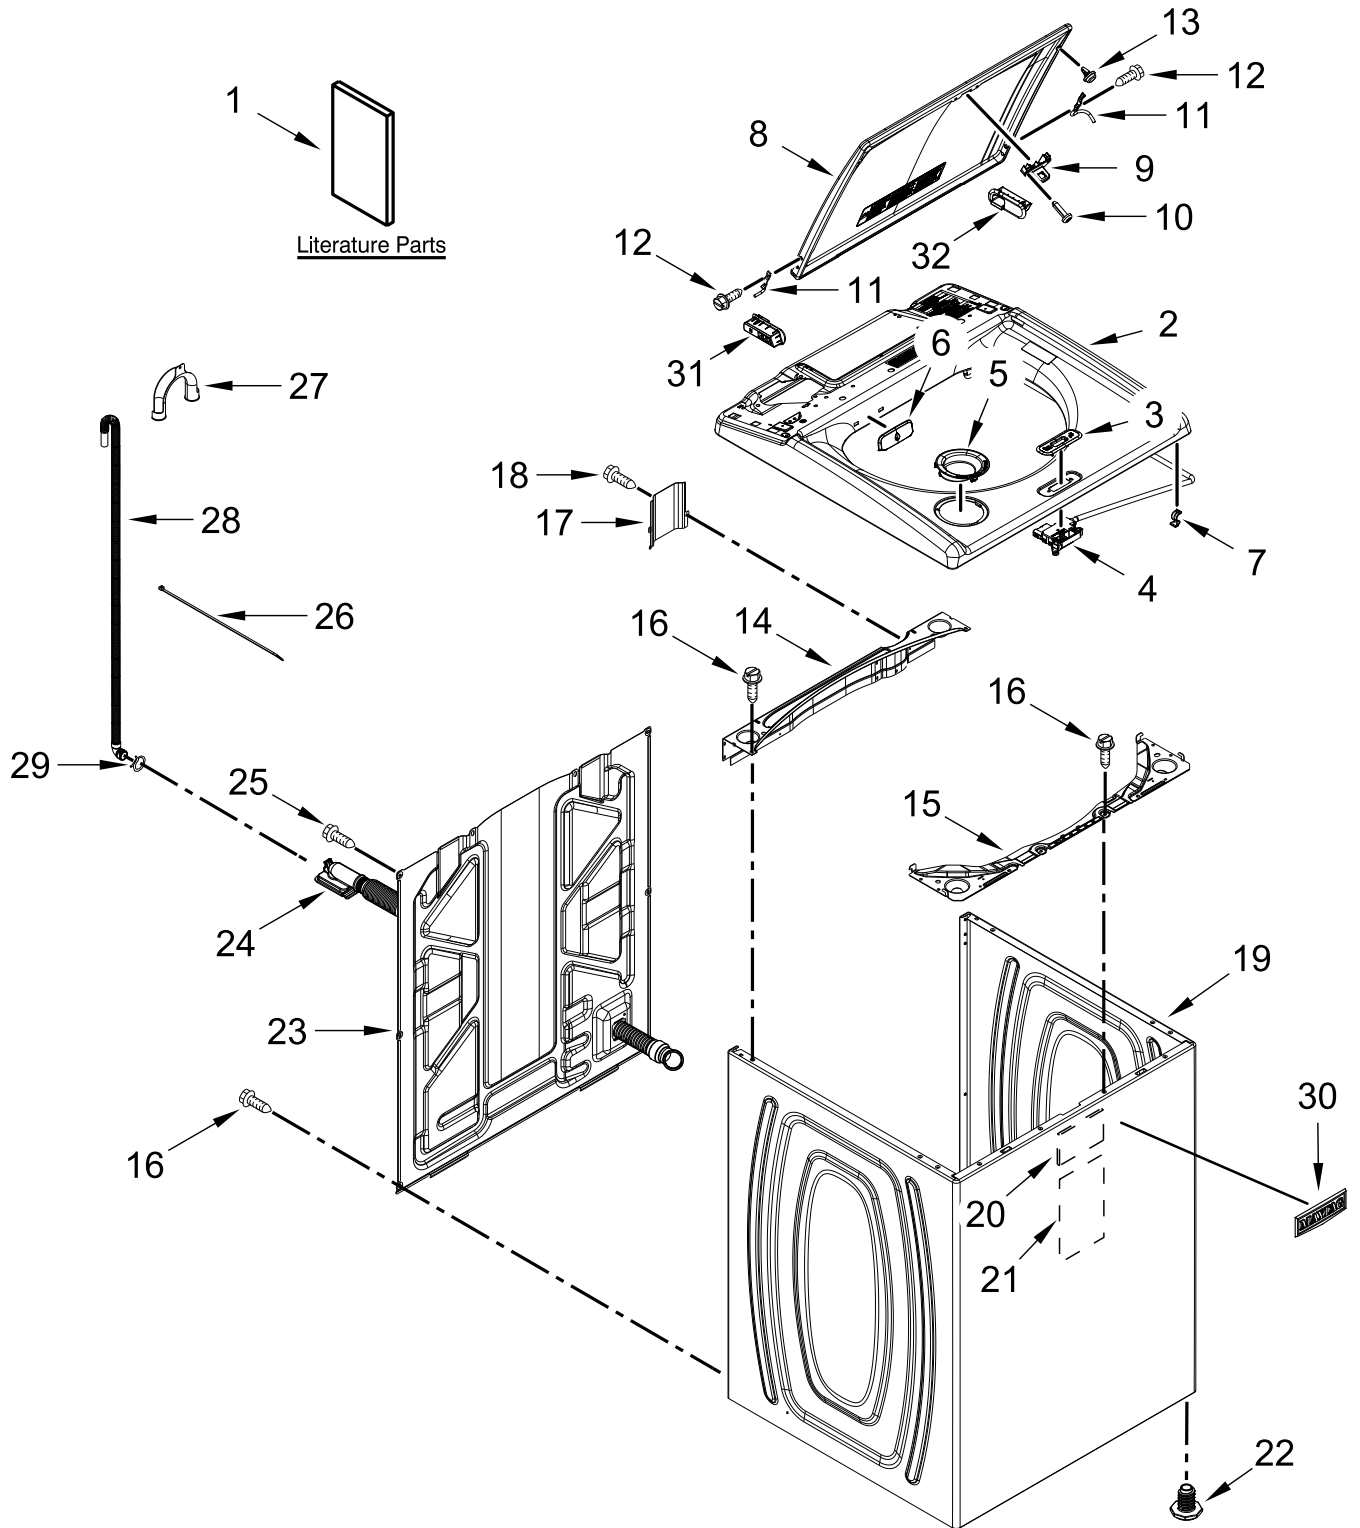

TOP AND CABINET PARTS