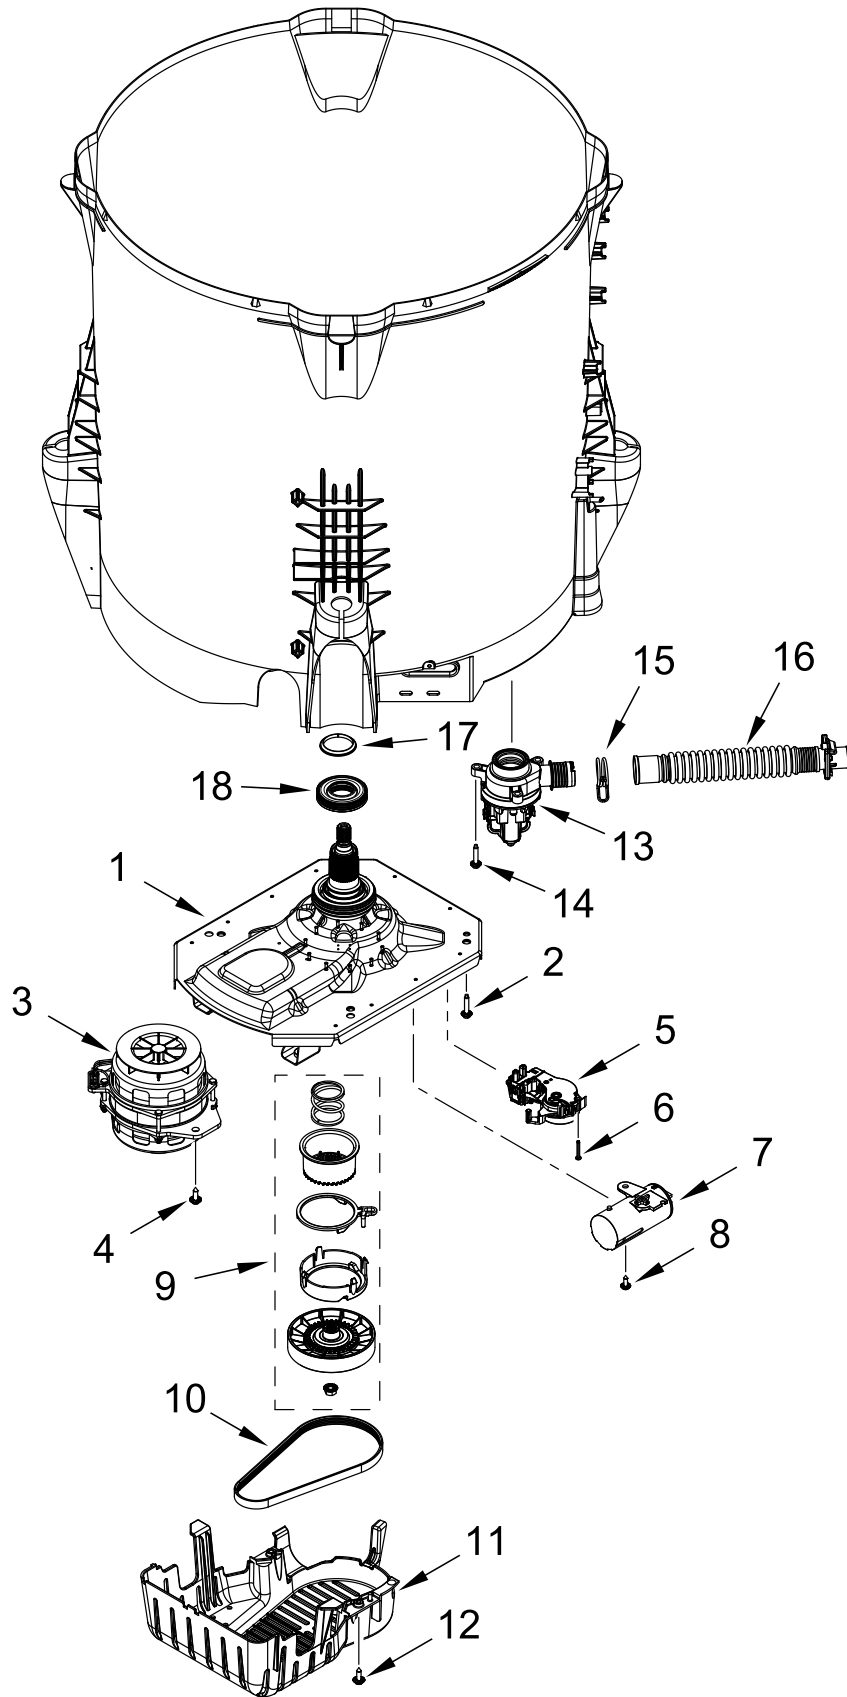

GEARCASE, MOTOR AND PUMP PARTS

GEARCASE, MOTOR AND PUMP PARTS

<u>Illus.</u> <u>No.</u>	<u>Part No.</u>	<u>Description</u>	<u>Illus.</u> <u>No.</u>	<u>Part No.</u>	<u>Description</u>	<u>Illus.</u> <u>No.</u>	<u>Part No.</u>	<u>Description</u>
1	W11164183	Gearcase Assembly	8	W10142728	Screw	14	W10004910	Screw
2	W10249633	Screw	9	W10721967	Splutch Kit (60Hz)	15	8317496	Clamp, Hose
3	W10677723	Motor, Drive	10	W10808317	Belt, Drive	16	W10763078	Hose, Inner Drain Assembly
4	W10094780	Screw	11	W10550173	Shield, Pulley Cover	17	W11218170	Washer, Thrust
5	W11398781	Actuator, Shift	12	357640	Screw	18	W10447972	Seal, Tub
6	9741052	Screw	13	W11259498	Pump Assembly, Drain			
7	W11162560	Capacitor, Motor Run