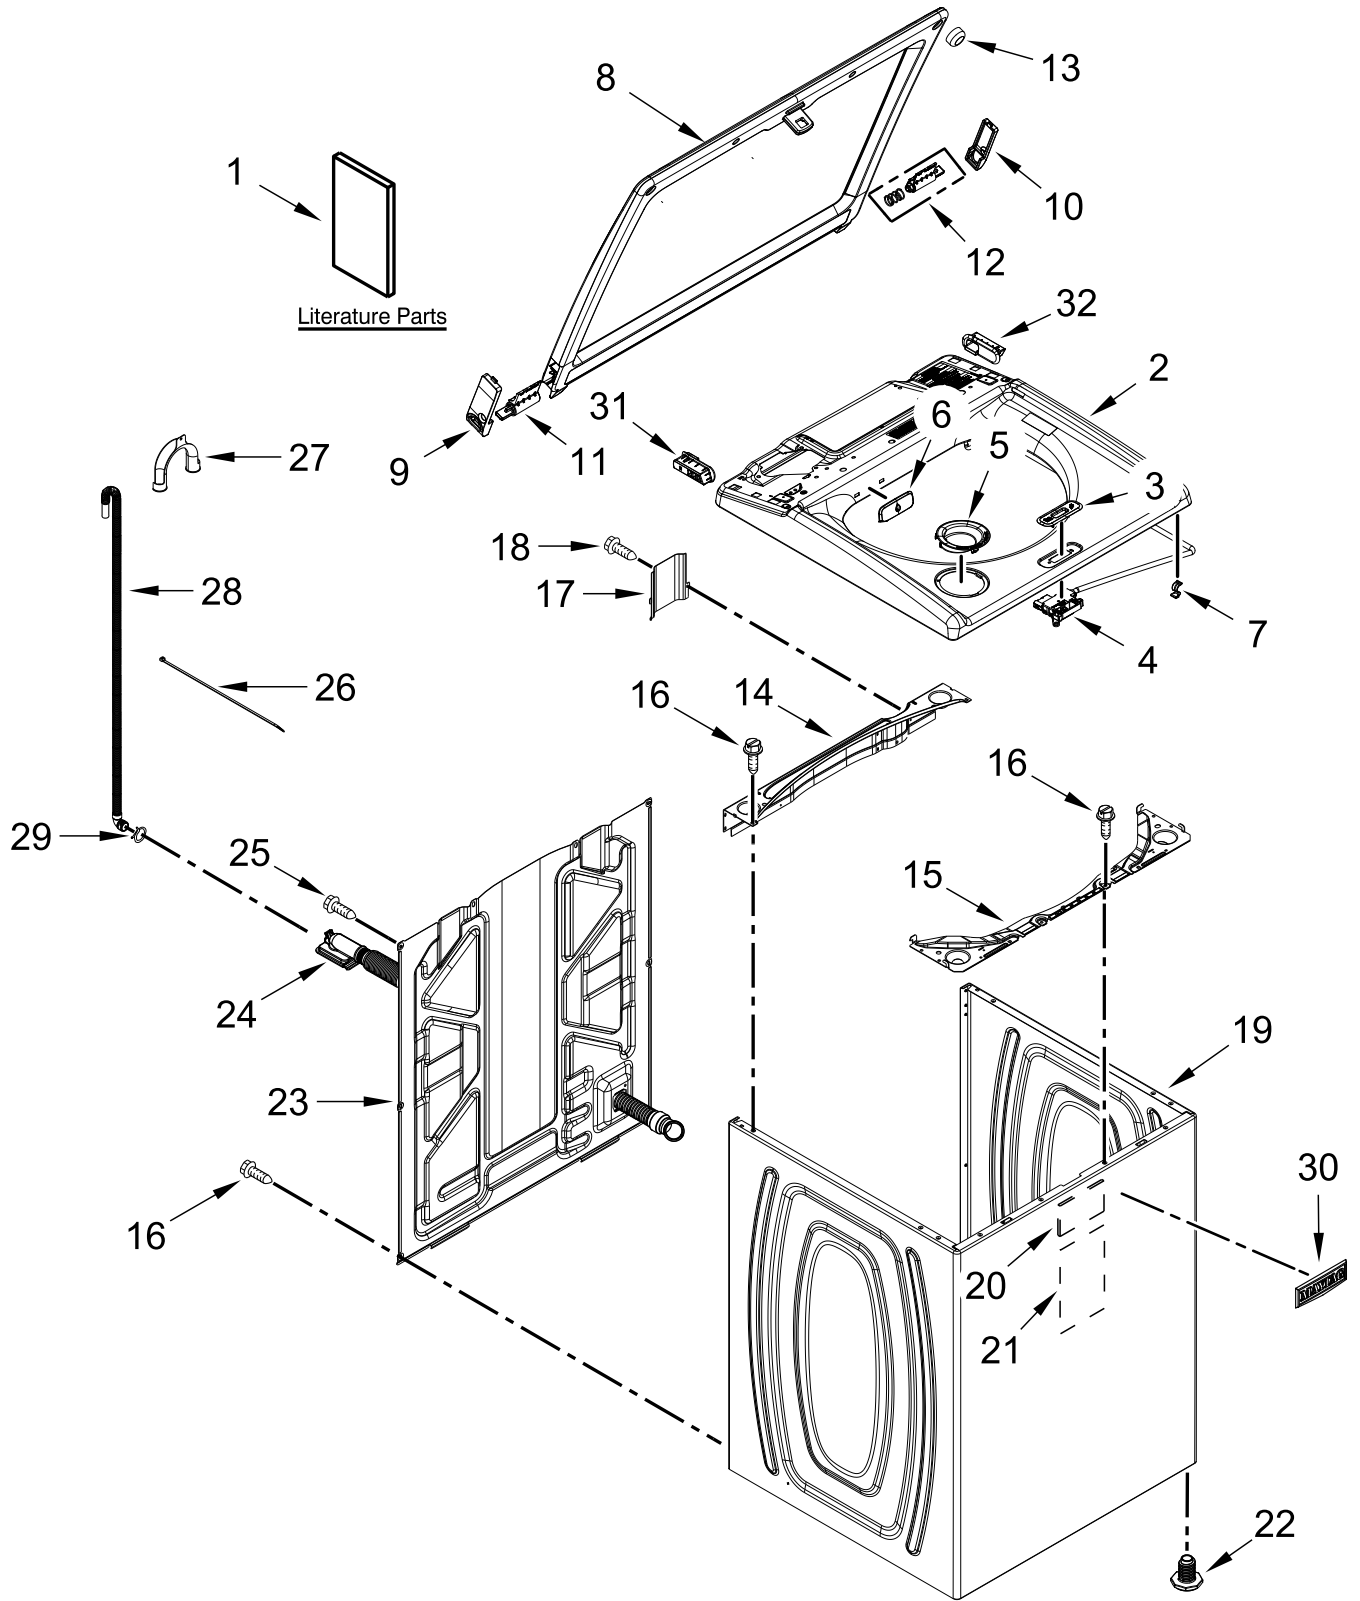

TOP AND CABINET PARTS

TOP AND CABINET PARTS

<u>Illus. No.</u>	<u>Part No.</u>	<u>Description</u>	<u>Illus. No.</u>	<u>Part No.</u>	<u>Description</u>	<u>Illus. No.</u>	<u>Part No.</u>	<u>Description</u>
1		Literature Parts	9	W11424114	Left Hinge, Cover	23	W11417173	Panel, Rear
	W11354658	Owners Manual	10	W11424111	Right HInge, Cover	24	W10763078	Hose, Inner Drain Assembly
	W11670064	Energy Guide	11	W11554337	Left Hinge, Damper	25	9740848	Screw
	W11436568	Quick Start Guide	12	W11597671	Right Hinge Spring	26	W10339879	Tie, Cable
	W11467155	Tech Sheet	13	W11483871	Bumper, Door	27	W10280024	U-Bend, Drain Hose
2		Top	14	W10512626	Channel, Top Rear	28	W11203364	Hose, Outer Drain Assembly
	W11391478	White	15	W11381327	Channel, Top Front	29	356138	Clamp, Hose
3	W11403468	Bezel, Lid Lock	16	W10567155	Screw	30	W10612925	Badge
4	W11368616	Latch, Lid Lock Assembly	17	W10676061	Cover, Harness	31	W11391489	Hinge, Spacer Left
5		Bezel, Bleach Dispenser	18	3400076	Screw	32	W11391491	Hinge, Spacer Right
	W11171193	White	19		Cabinet			
6	W11396263	Bezel, Faucet		W10676680	White			
7	90016	Clip, Harness	20	8564458	Absorber, Impact			
8		Lid	21	W10688364	Absorber, Impact			
	W11424116	White	22	W11179235	Foot Assembly, Leveling