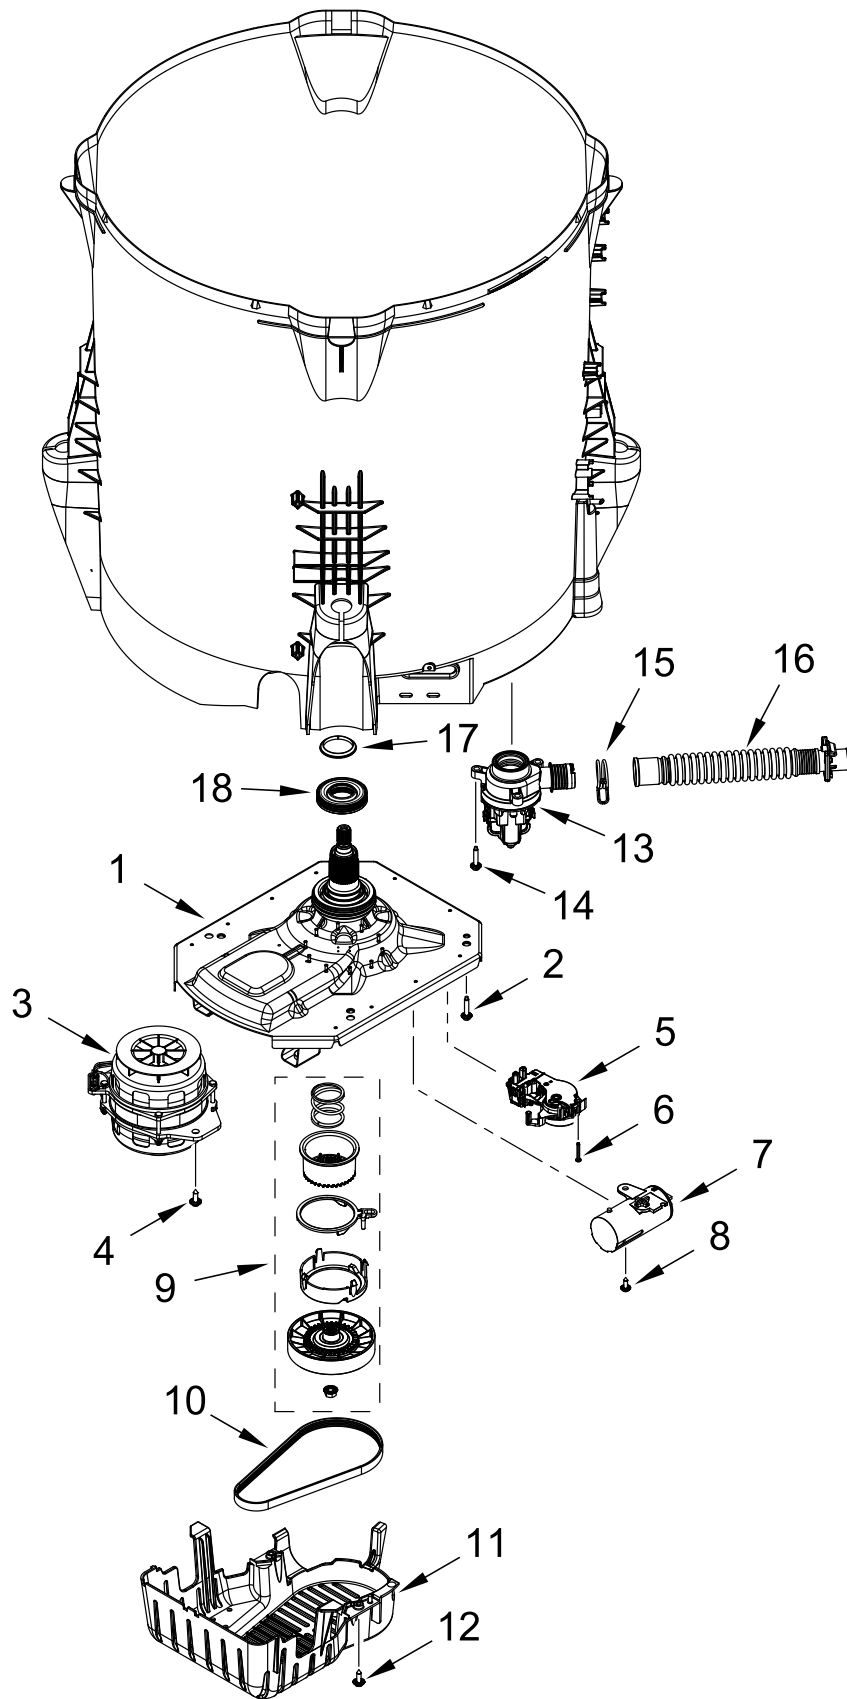

GEARCASE, MOTOR AND PUMP PARTS

GEARCASE, MOTOR AND PUMP PARTS

<u>Illus.</u> <u>No.</u>	<u>Part No.</u>	<u>Description</u>	<u>Illus.</u> <u>No.</u>	<u>Part No.</u>	<u>Description</u>	<u>Illus.</u> <u>No.</u>	<u>Part No.</u>	<u>Description</u>
1	W11164183	Gearcase Assembly	8	W10142728	Screw	14	W10004910	Screw
2	W10249633	Screw	9	W10721967	Splutch Kit (60Hz)	15	8317496	Clamp, Hose
3	W10677723	Motor, Drive	10	W10808317	Belt, Drive	16	W10763078	Hose, Inner Drain Assembly
4	W10094780	Screw	11	W11087188	Shield, Pulley Cover	17	W11218170	Washer, Thrust
5	W11398781	Actuator, Shift	12	357640	Screw	18	W10447972	Seal, Tub
6	9741052	Screw	13	W11259498	Pump Assembly, Drain			
7	W11162560	Capacitor, Motor Run