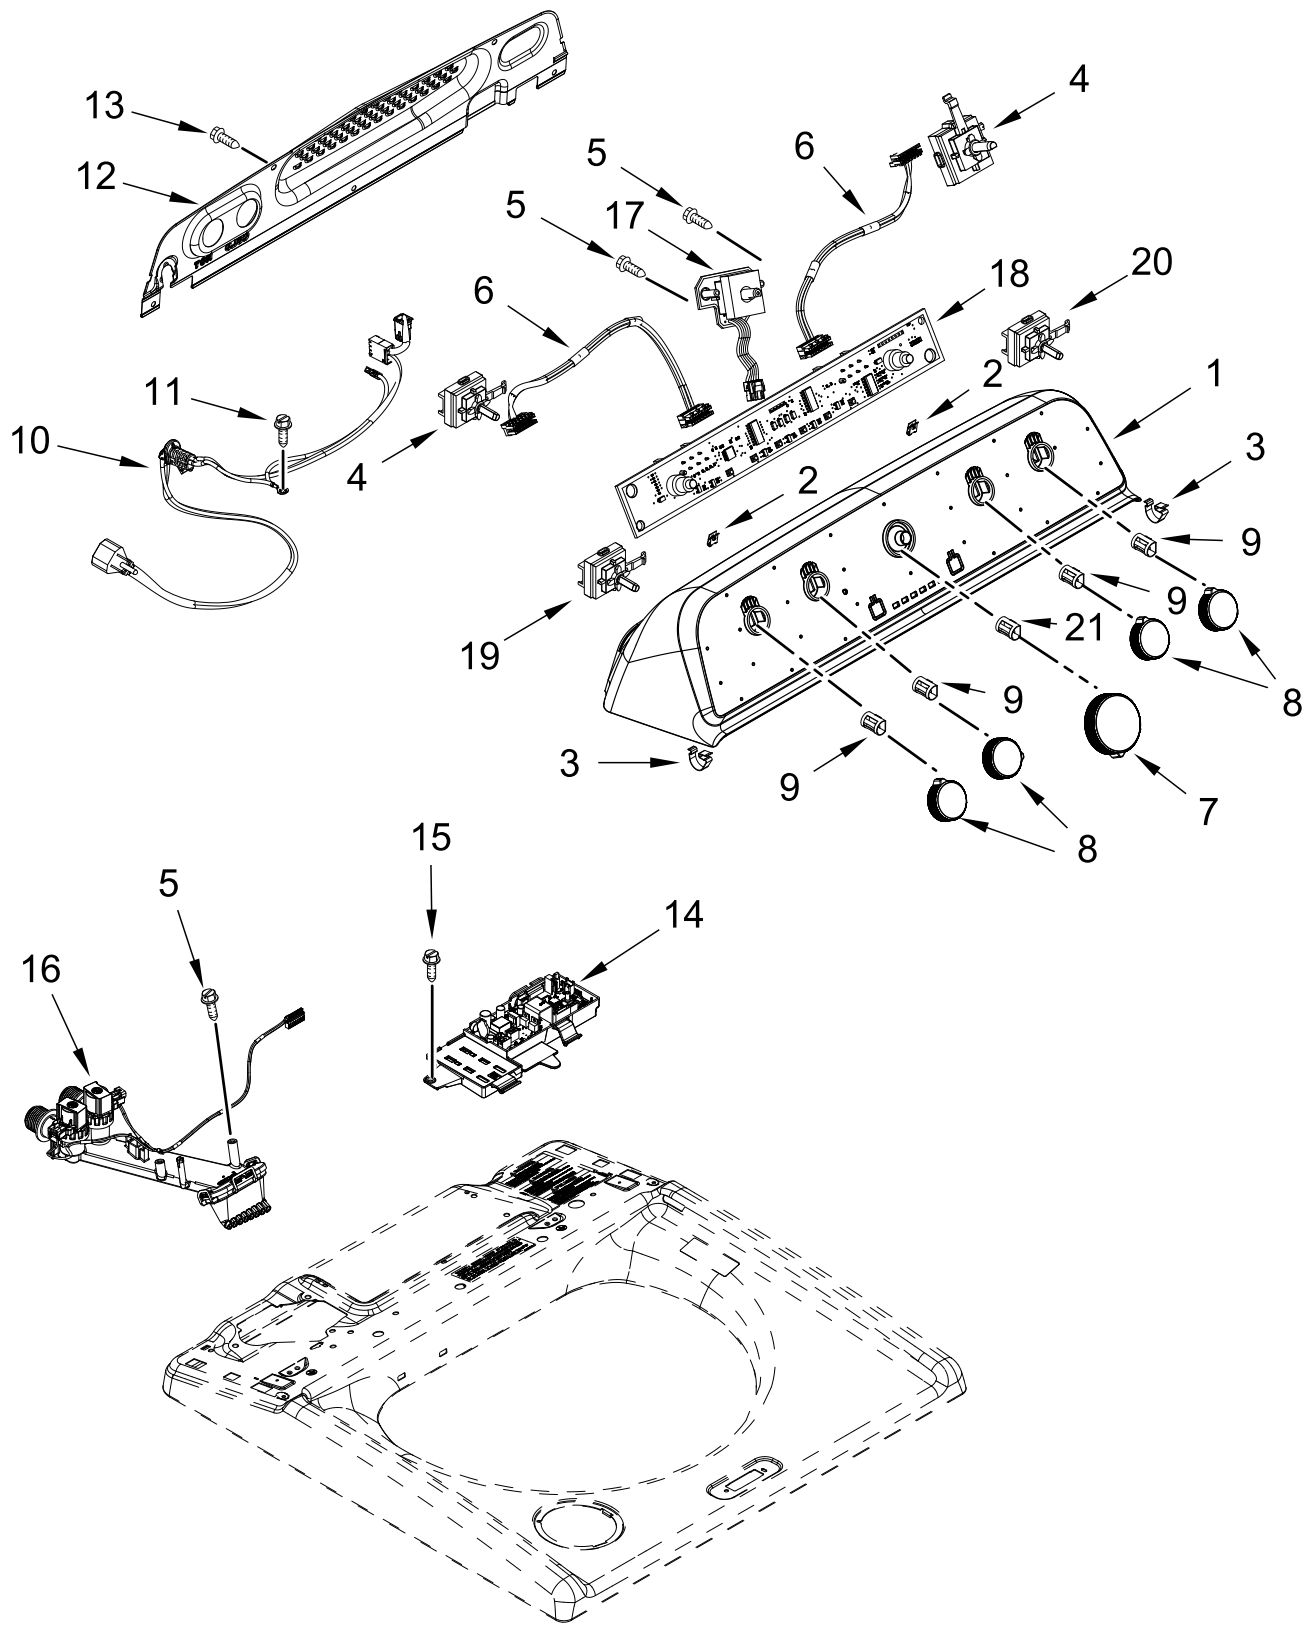

CONSOLE AND WATER INLET PARTS

CONSOLE AND WATER INLET PARTS

<u>Illus.</u> <u>No.</u>	<u>Part No.</u>	<u>Description</u>	<u>Illus.</u> <u>No.</u>	<u>Part No.</u>	<u>Description</u>	<u>Illus.</u> <u>No.</u>	<u>Part No.</u>	<u>Description</u>
1	W11576953	Console Assembly	9	688805	Clip, Spring	16	W11385821	Water Inlet Assembly (Complete)
2	W10298336	Nut, "U"	10	W11335102	Power Cord Assembly	17	W11609449	Encoder, PCA
3	8312709	Clip, Console	11	3400076	Screw	18	W11612331	HMI
4	W10414411	Switch, Rotary Encoder (5 Position)	12	W10611544	Panel, Console Rear Cover	19	W10414381	Switch, Rotary Encoder (2 Position)
5	9740848	Screw	13	W10660565	Screw	20	W10414398	Switch, Rotary Encoder (4 Position)
6	W11437973	Harness, Upper	14	W11491430	Control Unit Assembly, Machine and Motor	21	8536939	Clip, Spring
7	W11328381	Knob, Large						
8	W11398762	Knob, Small	15	693995	Screw			