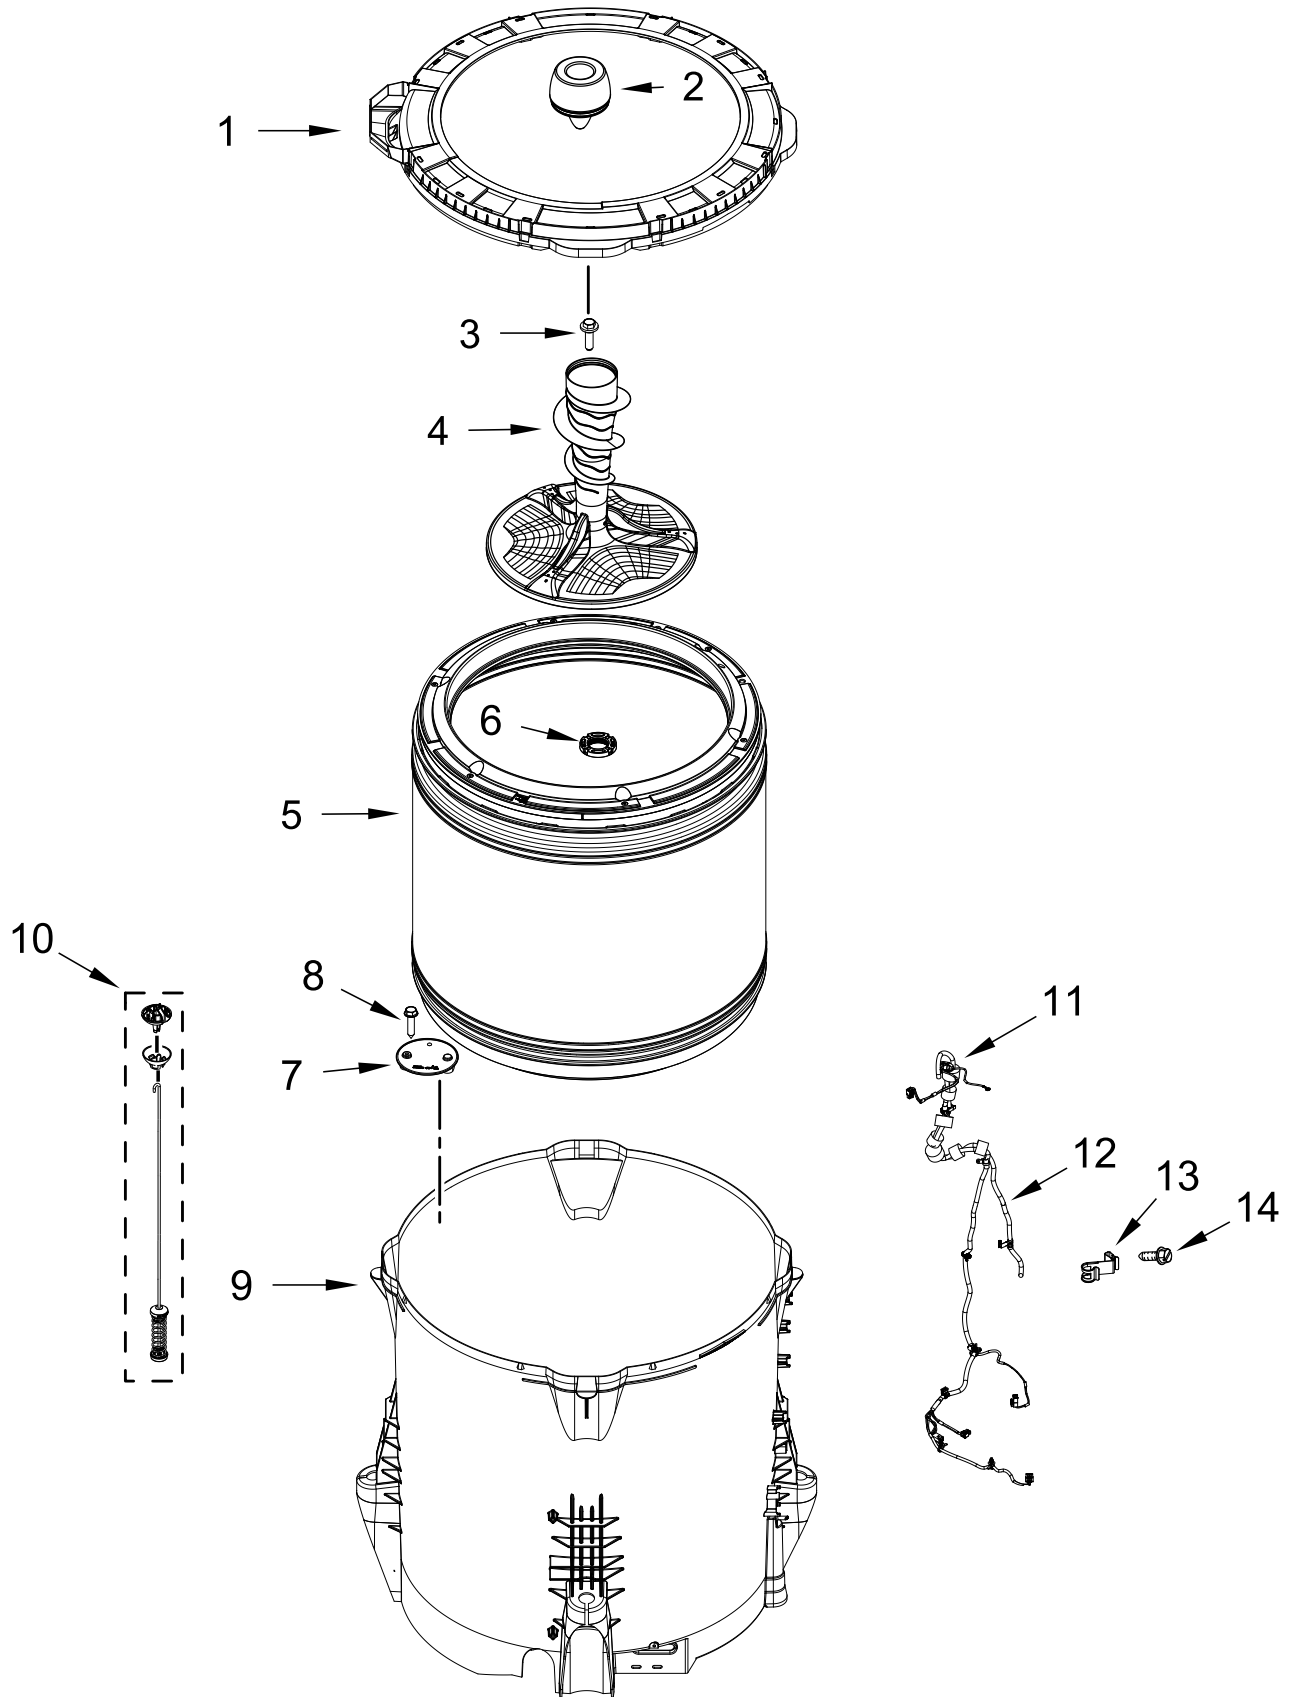

BASKET AND TUB PARTS

BASKET AND TUB PARTS

<u>Illus.</u> <u>No.</u>	<u>Part No.</u>	<u>Description</u>	<u>Illus.</u> <u>No.</u>	<u>Part No.</u>	<u>Description</u>	<u>Illus.</u> <u>No.</u>	<u>Part No.</u>	<u>Description</u>
1	W11352092	Tub Ring	8	8533928	Screw	13	W11284522	Clip, Harness
2	W10863013	Dispenser, Fabric Softener	9	W11219115	Tub	14	8533943	Screw
3	W10625252	Screw	10	W11171694	Damper Assembly, Tub Suspension (Set Of 4-Includes Suspension Bushings and Suspension Balls)			
4	W11093899	Agitator						
5	W11459626	Basket Assembly						
6	W11183985	Basket, Lock Nut	11	W11335100	Harness, Lower			
7	W11089264	Filter, Drain Pump	12	W10590949	Hose, Pressure Switch