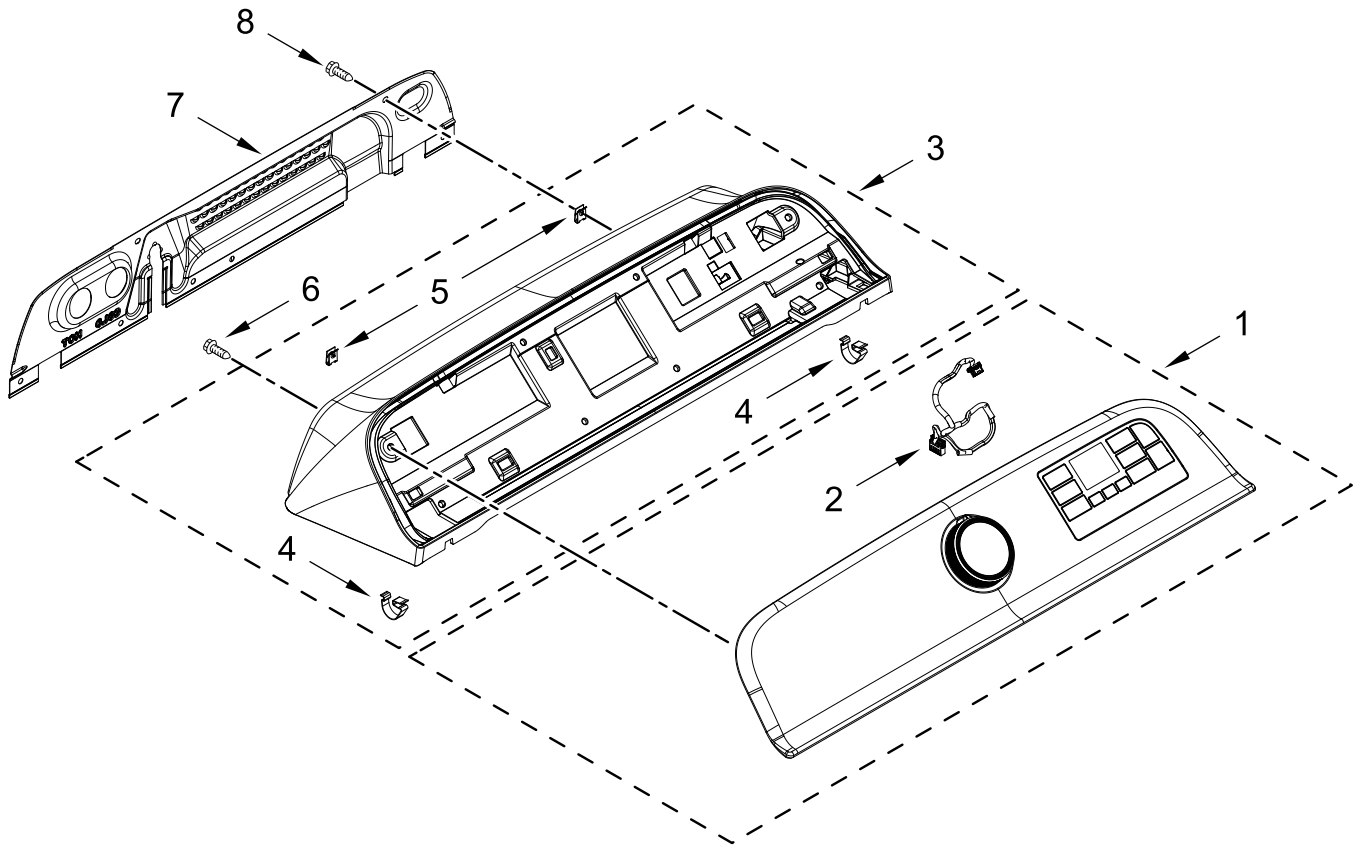

CONSOLE PARTS

CONSOLE PARTS

<u>Illus.</u> <u>No.</u>	<u>Part No.</u>	<u>Description</u>
1	W11130428	Assembly, Fascia
2	W11232465	Harness, UI

<u>Illus.</u> <u>No.</u>	<u>Part No.</u>	<u>Description</u>
3		Assembly, Console
	W11447379	White
	W11447380	Chrome Shadow
4	8312709	Clip, Console

<u>Illus.</u> <u>No.</u>	<u>Part No.</u>	<u>Description</u>
5	W10298336	Nut, "U"
6	9740848	Screw
7	W11129559	Panel, Console Rear
8	W10660565	Screw