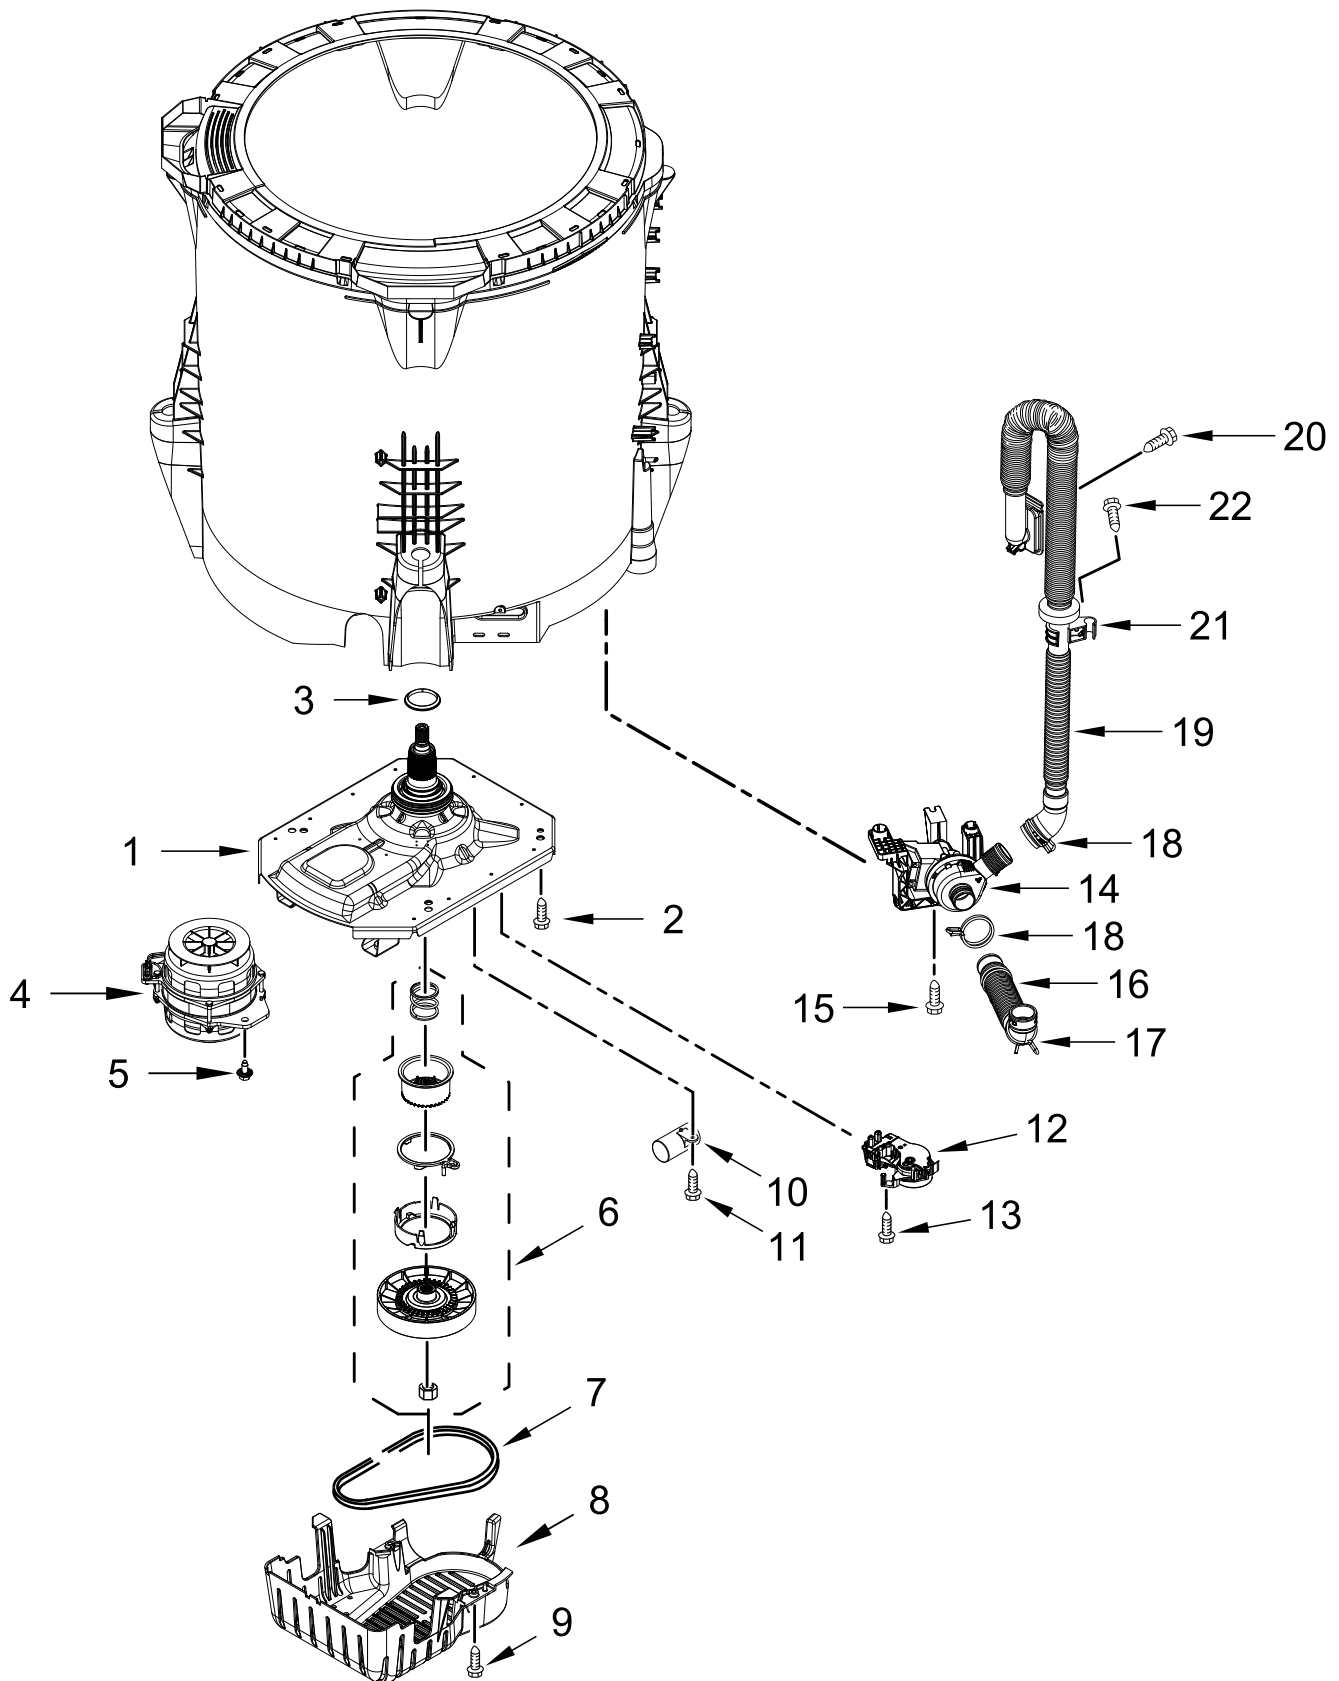

CONSOLE PARTS

CONSOLE PARTS

<u>Illus.</u> <u>No.</u>	<u>Part No.</u>	<u>Description</u>
1	W11130428	Assembly, Fascia
2	W11232465	Harness, UI

<u>Illus.</u> <u>No.</u>	<u>Part No.</u>	<u>Description</u>
3		Assembly, Console
	W11447379	White
	W11447380	Chrome Shadow
4	8312709	Clip, Console

<u>Illus.</u> <u>No.</u>	<u>Part No.</u>	<u>Description</u>
5	W10298336	Nut, "U"
6	9740848	Screw
7	W11129559	Panel, Console Rear
8	W10660565	Screw

BASKET AND TUB PARTS

BASKET AND TUB PARTS

<u>Illus.</u> <u>No.</u>	<u>Part No.</u>	<u>Description</u>	<u>Illus.</u> <u>No.</u>	<u>Part No.</u>	<u>Description</u>	<u>Illus.</u> <u>No.</u>	<u>Part No.</u>	<u>Description</u>
1	W11094300	Tub Ring	8	W11089264	Filter, Drain Pump	12	W10590949	Hose, Pressure Switch
2	W11246844	Cap, Agitator	9	8533928	Screw	13	W10005430	Clamp, Cable
3	W10625252	Screw	10	W11171694	Damper Assembly, Tub Suspension (Set Of 4-Includes Suspension Bushings and Suspension Balls)	14	W10238319	Screw
4	W11093899	Agitator						
5	W11459626	Basket Assembly						
6	W11183985	Basket, Lock Nut						
7	W11219115	Tub	11	W11405459	Harness, Lower			

GEARCASE, MOTOR AND PUMP PARTS

GEARCASE, MOTOR AND PUMP PARTS

<u>Illus.</u> <u>No.</u>	<u>Part No.</u>	<u>Description</u>	<u>Illus.</u> <u>No.</u>	<u>Part No.</u>	<u>Description</u>	<u>Illus.</u> <u>No.</u>	<u>Part No.</u>	<u>Description</u>
1	W11164183	Gearcase Assembly	9	357640	Screw	17	8317496	Clamp, Hose
2	W10249633	Screw	10	W11162560	Capacitor, Motor Run	18	W11375994	Clamp, Hose
3	W11218170	Washer, Thrust	11	W10142728	Screw	19	W10763078	Hose, Inner Drain Assembly
4	W10677723	Motor, Drive	12	W11398781	Actuator, Shift	20	9740848	Screw
5	W10094780	Screw	13	9741052	Screw	21	W10652932	Clip, Hose
6	W10721967	Splutch Kit (60Hz)	14	W11259498	Pump Assembly, Drain	22	8533943	Screw
7	W10006384	Belt, Drive	15	W10004910	Screw			
8	W11087188	Shield, Pulley Cover	16	W10763259	Hose, Tub to Pump			