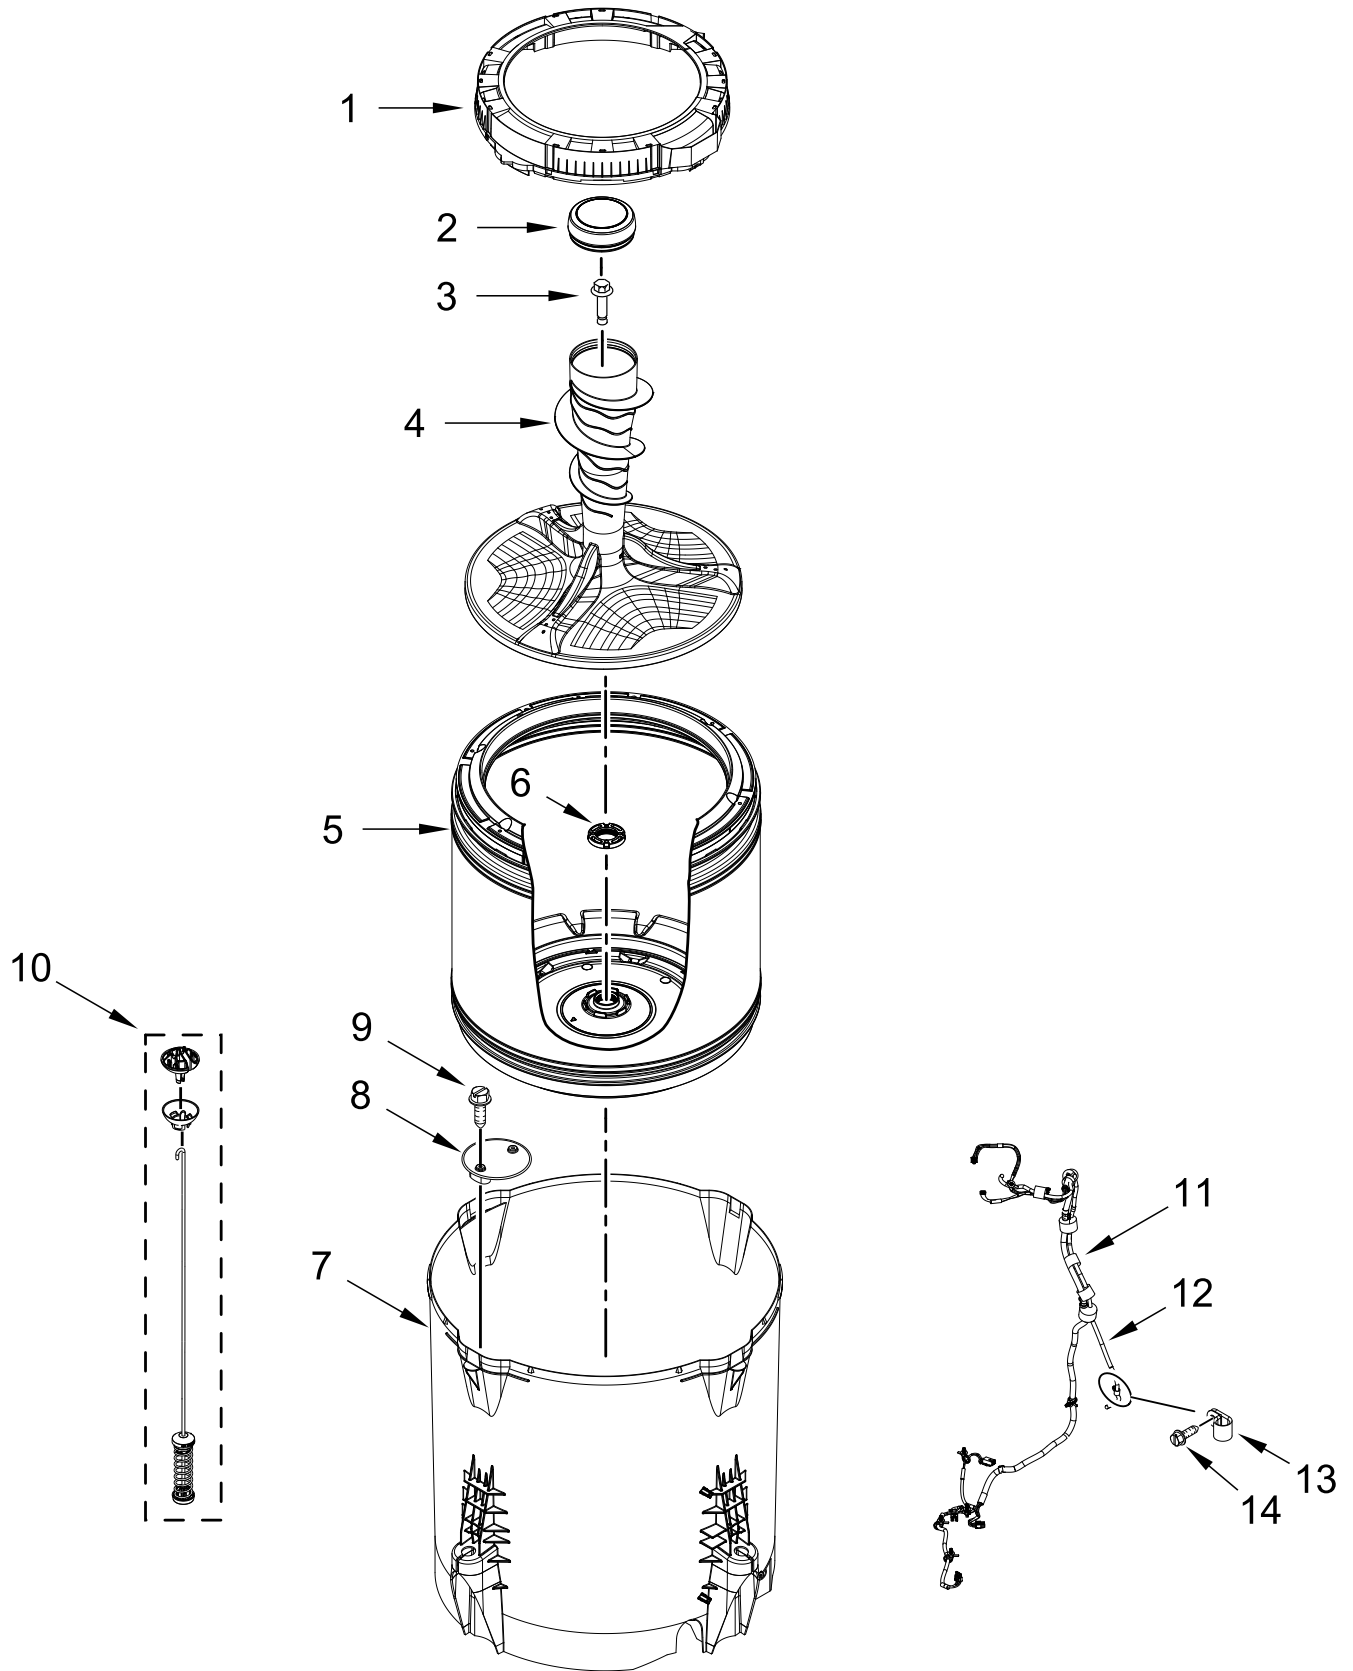

CONSOLE PARTS

CONSOLE PARTS

<u>Illus.</u> <u>No.</u>	<u>Part No.</u>	<u>Description</u>
1	W11130428	Assembly, Fascia
2	W11232465	Harness, UI

<u>Illus.</u> <u>No.</u>	<u>Part No.</u>	<u>Description</u>
3		Assembly, Console
	W11447379	White
	W11447380	Chrome Shadow
4	8312709	Clip, Console

<u>Illus.</u> <u>No.</u>	<u>Part No.</u>	<u>Description</u>
5	W10298336	Nut, "U"
6	9740848	Screw
7	W11129559	Panel, Console Rear
8	W10660565	Screw

BASKET AND TUB PARTS

BASKET AND TUB PARTS

<u>Illus.</u> <u>No.</u>	<u>Part No.</u>	<u>Description</u>	<u>Illus.</u> <u>No.</u>	<u>Part No.</u>	<u>Description</u>	<u>Illus.</u> <u>No.</u>	<u>Part No.</u>	<u>Description</u>
1	W11094300	Tub Ring	8	W11089264	Filter, Drain Pump	12	W10590949	Hose, Pressure Switch
2	W11246844	Cap, Agitator	9	8533928	Screw	13	W10005430	Clamp, Cable
3	W10625252	Screw	10	W11171694	Damper Assembly, Tub Suspension (Set Of 4-Includes Suspension Bushings and Suspension Balls)	14	W10238319	Screw
4	W11093899	Agitator						
5	W11459626	Basket Assembly						
6	W11183985	Basket, Lock Nut						
7	W11219115	Tub	11	W11405459	Harness, Lower			