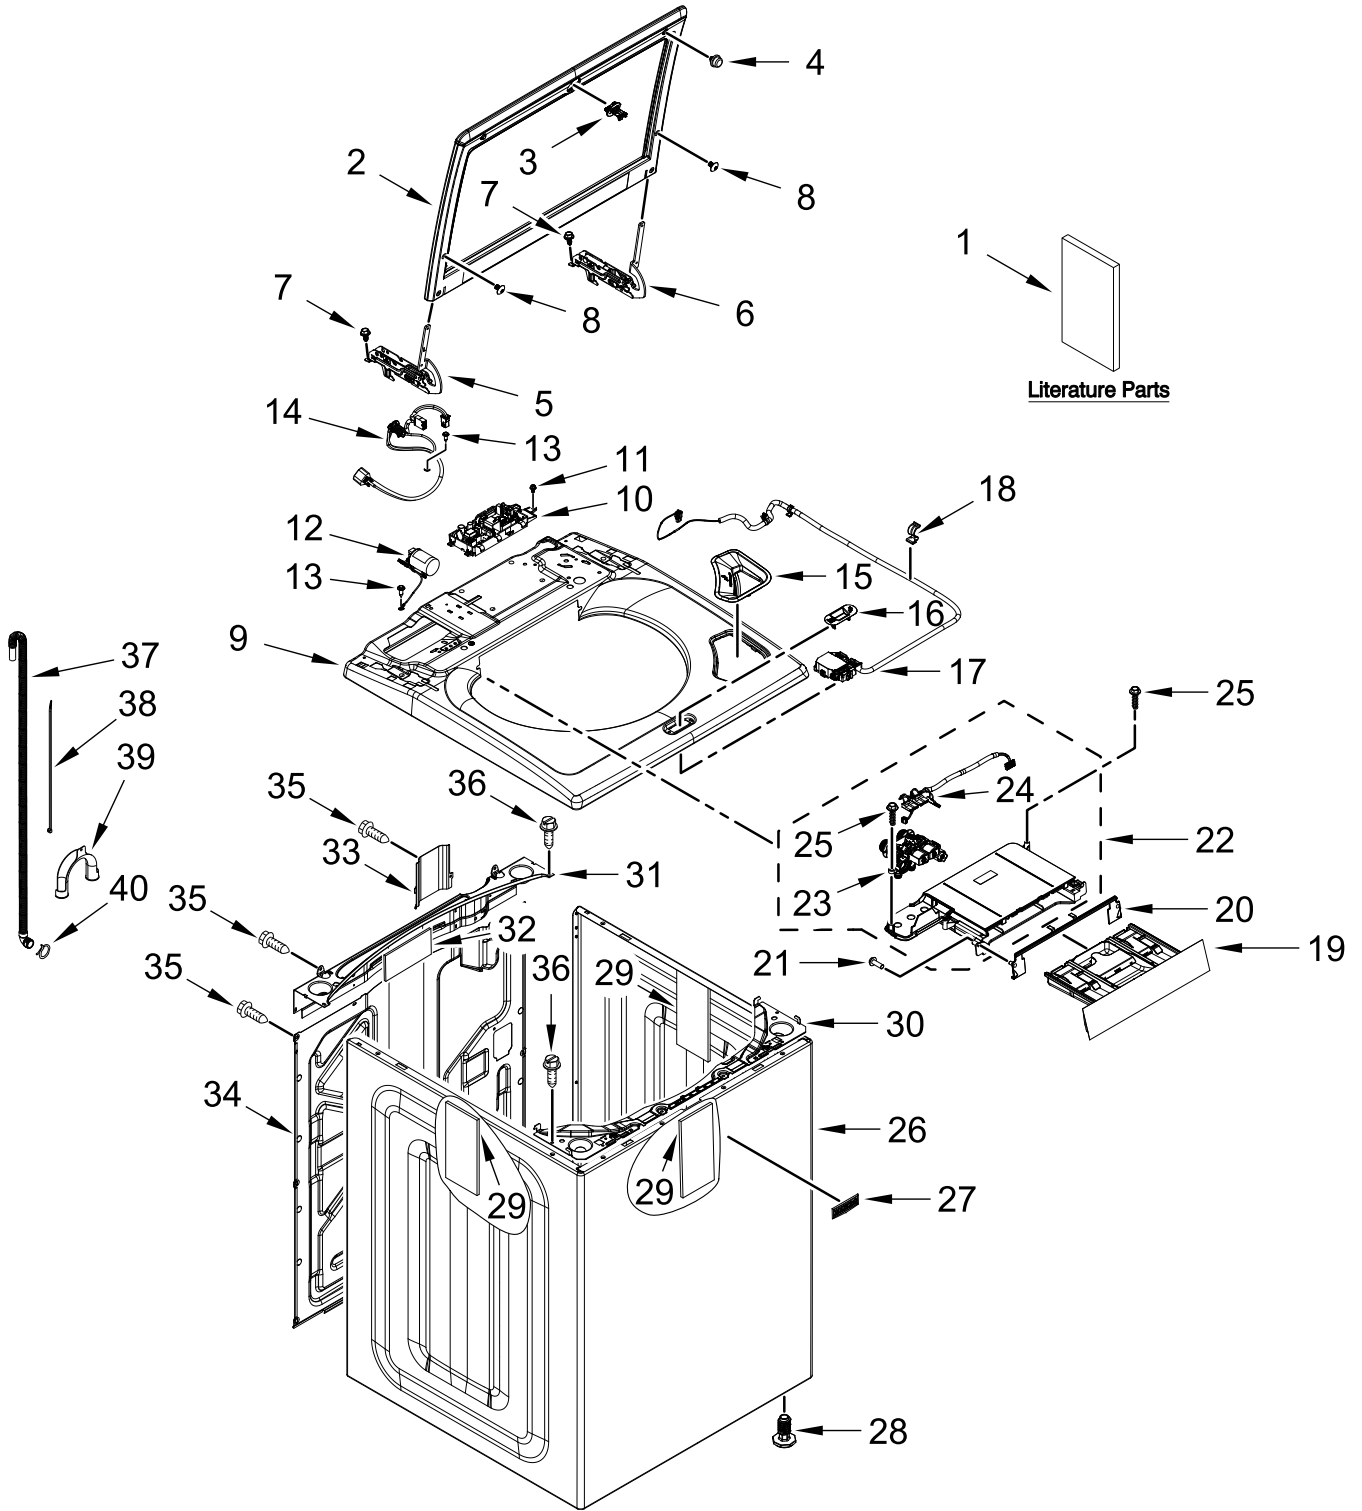

AUTOMATIC WASHER

MODELS:

MVW6230RHW3 (White)

TOP AND CABINET PARTS

TOP AND CABINET PARTS

<u>Illus. No.</u>	<u>Part No.</u>	<u>Description</u>	<u>Illus. No.</u>	<u>Part No.</u>	<u>Description</u>	<u>Illus. No.</u>	<u>Part No.</u>	<u>Description</u>
1		Literature Parts	13	3400076	Screw	25	97787	Screw
	W11197727	Owners Manual	14	W11112935	Power Cord	26		Cabinet
	W11445525	Quick Reference Guide	15		Bezel, Bleach Dispenser		W10676680	White
	W11549427	Energy Guide		W11175757	White	27	W10612925	Badge
	W11197707	Tech Sheet	16		Bezel, Lid Lock	28	W11179235	Foot Assembly, Leveling
2		Assembly, Lid (Glass)		W11215078	White	29	W10688364	Absorber, Impact
	W11247975	Tempest Grey	17	W11032875	Assembly, Lid Lock	30		Channel, Top Front
3	W11091027	Strike Assembly	18	90016	Clip, Harness		W11384398	White
4	W10631074	Bumper, Lid	19		Assembly, Dispenser Drawer	31	W10512626	Channel, Top Rear
5	W11128305	Hinge, Lid (Left)		W10794820	White	32	8564458	Absorber, Impact
6	W11128306	Hinge, Lid (Right)	20		Assembly, Dispenser Bezel	33	W10676061	Cover, Harness
7	W10142728	Screw		W10601841	White	34	W11417173	Panel, Rear
8	W11183686	Screw	21	9740848	Screw	35	W10567155	Screw
9		Top	22	W11570270	Assembly, Dispenser Housing & Inlet Valve	36	W10660565	Screw
	W11126896	White	23	W11528767	Valve, Water Inlet	37	W11203364	Hose, Outer Drain Assembly
10	W11553746	Control Unit Assembly, Machine and Motor	24	W11524529	Harness, Valve	38	W10339879	Tie, Cable
11	693995	Screw				39	W10280024	U-Bend, Drain Hose
12	W11033573	Assembly, Line Filter				40	356138	Clamp, Hose

CONSOLE PARTS

CONSOLE PARTS

<u>Illus.</u> <u>No.</u>	<u>Part No.</u>	<u>Description</u>	<u>Illus.</u> <u>No.</u>	<u>Part No.</u>	<u>Description</u>	<u>Illus.</u> <u>No.</u>	<u>Part No.</u>	<u>Description</u>
1	W11130428	Assembly, Fascia	4	8312709	Clip, Console	7	W11129559	Panel, Console Rear
2	W11232465	Harness, UI	5	W10298336	Nut, "U"	8	W10660565	Screw
3		Assembly, Console	6	9740848	Screw			
	W11447379	White						