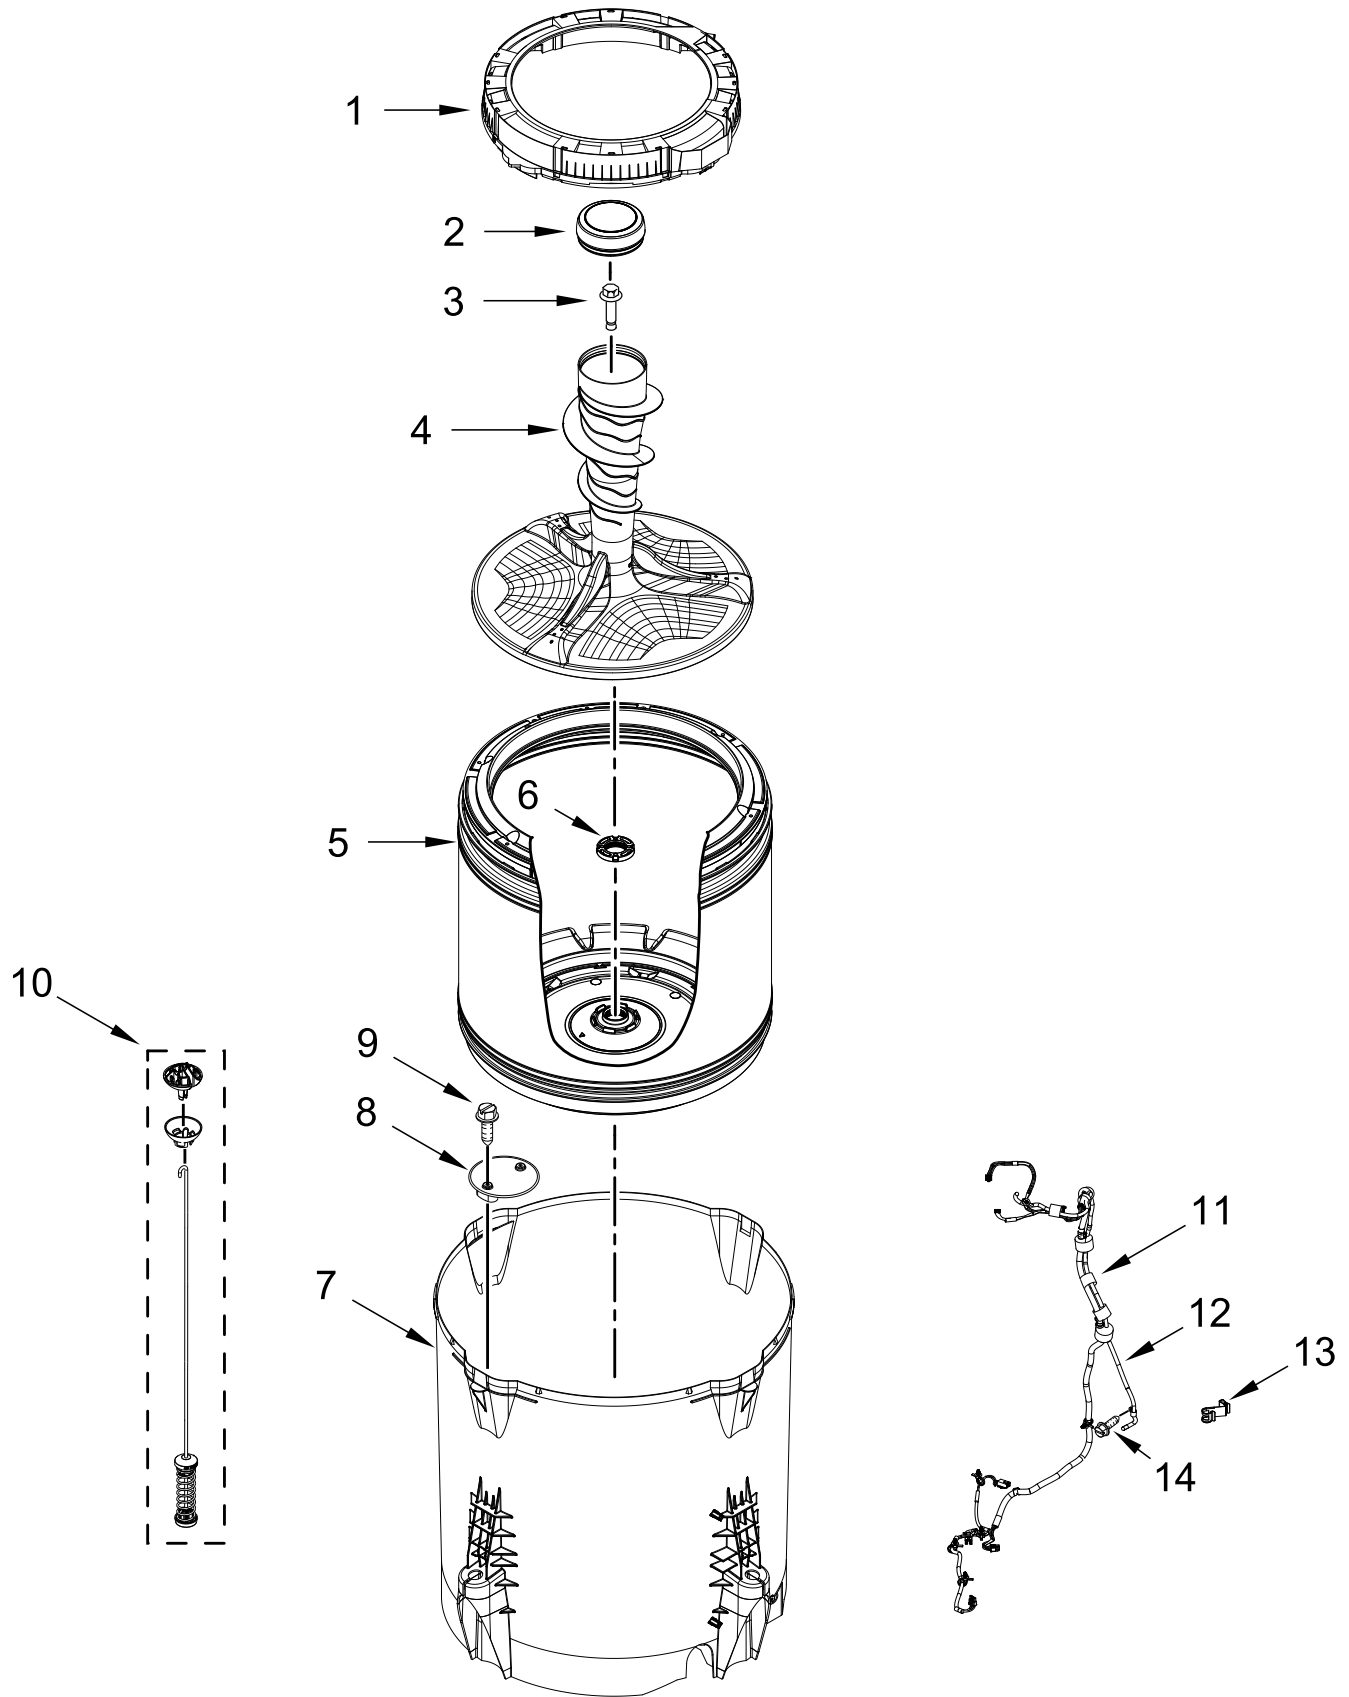

CONSOLE PARTS

CONSOLE PARTS

<u>Illus.</u> <u>No.</u>	<u>Part No.</u>	<u>Description</u>	<u>Illus.</u> <u>No.</u>	<u>Part No.</u>	<u>Description</u>	<u>Illus.</u> <u>No.</u>	<u>Part No.</u>	<u>Description</u>
1	W11130428	Assembly, Fascia	4	8312709	Clip, Console	7	W11129559	Panel, Console Rear
2	W11232465	Harness, UI	5	W10298336	Nut, "U"	8	W10660565	Screw
3		Assembly, Console	6	9740848	Screw			
	W11447379	White						

BASKET AND TUB PARTS

BASKET AND TUB PARTS

<u>Illus.</u> <u>No.</u>	<u>Part No.</u>	<u>Description</u>	<u>Illus.</u> <u>No.</u>	<u>Part No.</u>	<u>Description</u>	<u>Illus.</u> <u>No.</u>	<u>Part No.</u>	<u>Description</u>
1	W11094300	Tub Ring	8	W11089264	Filter, Drain Pump	12	W10590949	Hose, Pressure Switch
2	W11246844	Cap, Agitator	9	8533928	Screw	13	W11284522	Clip, Harness
3	W10625252	Screw	10	W11171694	Damper Assembly, Tub Suspension (Set Of 4-Includes Suspension Bushings and Suspension Balls)	14	8533943	Screw
4	W11093899	Agitator						
5	W11459626	Basket Assembly						
6	W11183985	Basket, Lock Nut						
7	W11219115	Tub	11	W11405459	Harness, Lower			