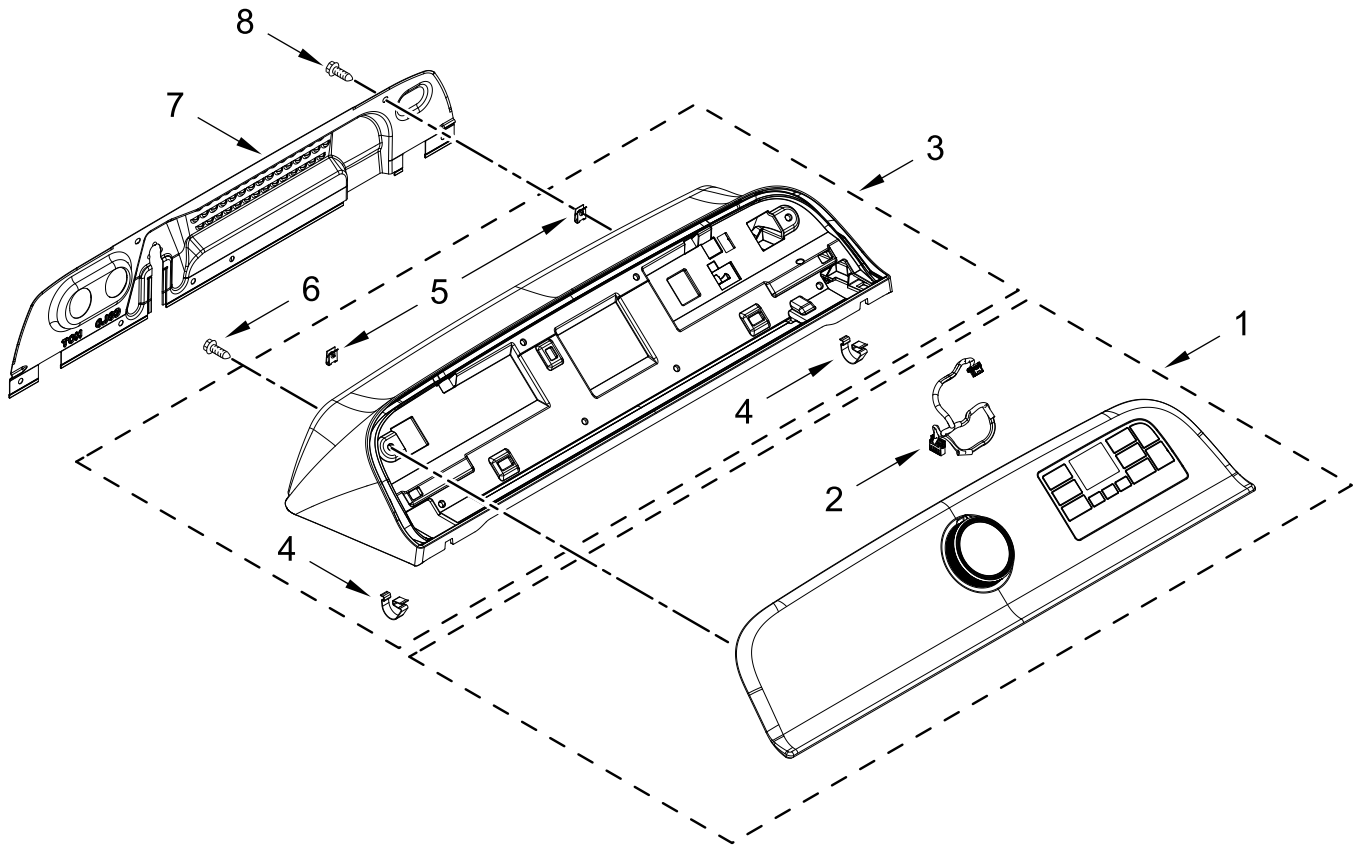

AUTOMATIC WASHER

MODELS:

MVW6230RHW3 (White)

TOP AND CABINET PARTS

TOP AND CABINET PARTS

<u>Illus. No.</u>	<u>Part No.</u>	<u>Description</u>	<u>Illus. No.</u>	<u>Part No.</u>	<u>Description</u>	<u>Illus. No.</u>	<u>Part No.</u>	<u>Description</u>
1		Literature Parts	13	3400076	Screw	25	97787	Screw
	W11197727	Owners Manual	14	W11112935	Power Cord	26		Cabinet
	W11445525	Quick Reference Guide	15		Bezel, Bleach Dispenser		W10676680	White
	W11549427	Energy Guide		W11175757	White	27	W10612925	Badge
	W11197707	Tech Sheet	16		Bezel, Lid Lock	28	W11179235	Foot Assembly, Leveling
2		Assembly, Lid (Glass)		W11215078	White	29	W10688364	Absorber, Impact
	W11247975	Tempest Grey	17	W11032875	Assembly, Lid Lock	30		Channel, Top Front
3	W11091027	Strike Assembly	18	90016	Clip, Harness		W11384398	White
4	W10631074	Bumper, Lid	19		Assembly, Dispenser Drawer	31	W10512626	Channel, Top Rear
5	W11128305	Hinge, Lid (Left)		W10794820	White	32	8564458	Absorber, Impact
6	W11128306	Hinge, Lid (Right)	20		Assembly, Dispenser Bezel	33	W10676061	Cover, Harness
7	W10142728	Screw		W10601841	White	34	W11417173	Panel, Rear
8	W11183686	Screw	21	9740848	Screw	35	W10567155	Screw
9		Top	22	W11570270	Assembly, Dispenser Housing & Inlet Valve	36	W10660565	Screw
	W11126896	White	23	W11528767	Valve, Water Inlet	37	W11203364	Hose, Outer Drain Assembly
10	W11553746	Control Unit Assembly, Machine and Motor	24	W11524529	Harness, Valve	38	W10339879	Tie, Cable
11	693995	Screw				39	W10280024	U-Bend, Drain Hose
12	W11033573	Assembly, Line Filter				40	356138	Clamp, Hose

CONSOLE PARTS

CONSOLE PARTS

<u>Illus.</u> <u>No.</u>	<u>Part No.</u>	<u>Description</u>	<u>Illus.</u> <u>No.</u>	<u>Part No.</u>	<u>Description</u>	<u>Illus.</u> <u>No.</u>	<u>Part No.</u>	<u>Description</u>
1	W11130428	Assembly, Fascia	4	8312709	Clip, Console	7	W11129559	Panel, Console Rear
2	W11232465	Harness, UI	5	W10298336	Nut, "U"	8	W10660565	Screw
3		Assembly, Console	6	9740848	Screw			
	W11447379	White						