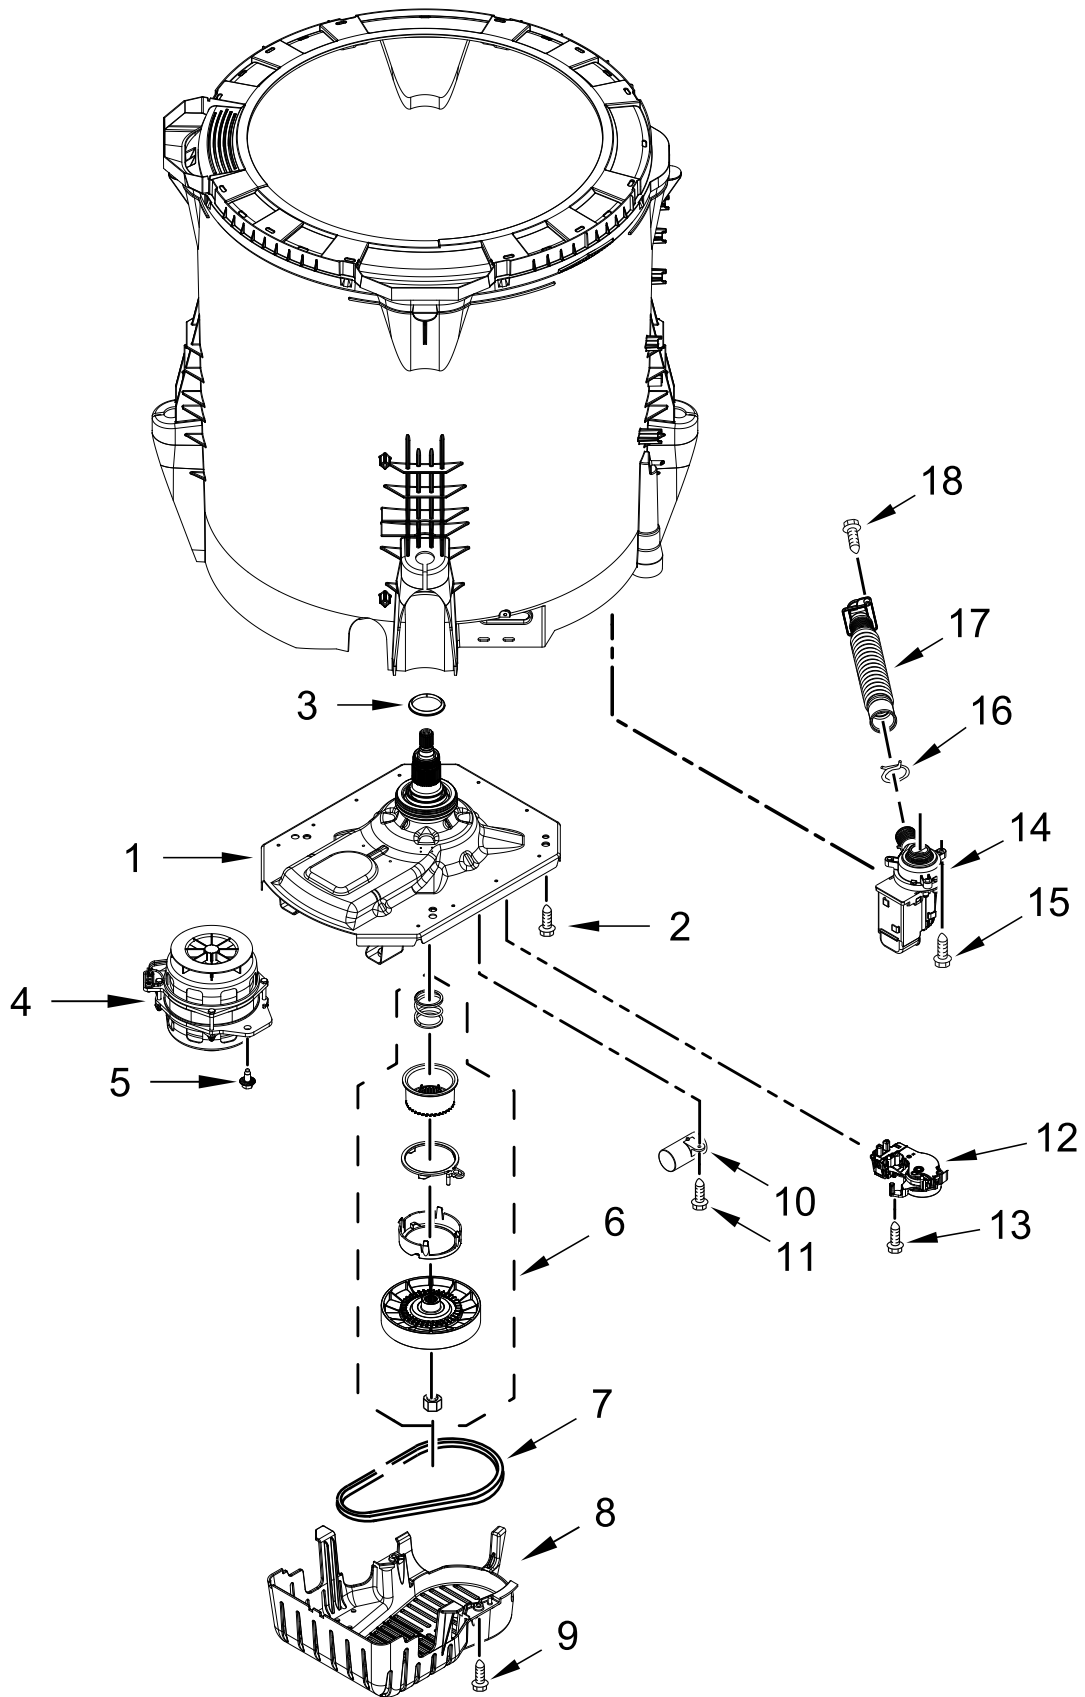

GEARCASE, MOTOR AND PUMP PARTS

GEARCASE, MOTOR AND PUMP PARTS

<u>Illus.</u> <u>No.</u>	<u>Part No.</u>	<u>Description</u>	<u>Illus.</u> <u>No.</u>	<u>Part No.</u>	<u>Description</u>	<u>Illus.</u> <u>No.</u>	<u>Part No.</u>	<u>Description</u>
1	W11164183	Gearcase Assembly	9	357640	Screw	17	W10763078	Hose, Inner Drain Assembly
2	W10249633	Screw	10	W11162560	Capacitor, Motor Run	18	9740848	Screw
3	W11218170	Washer, Thrust	11	W10142728	Screw			
4	W10677723	Motor, Drive	12	W11398781	Actuator, Shift			
5	W10094780	Screw	13	9741052	Screw			
6	W10721967	Splutch Kit (60Hz)	14	W11259498	Pump Assembly, Drain			
7	W10006384	Belt, Drive	15	W10004910	Screw			
8	W11087188	Shield, Pulley Cover	16	8317496	Clamp, Hose