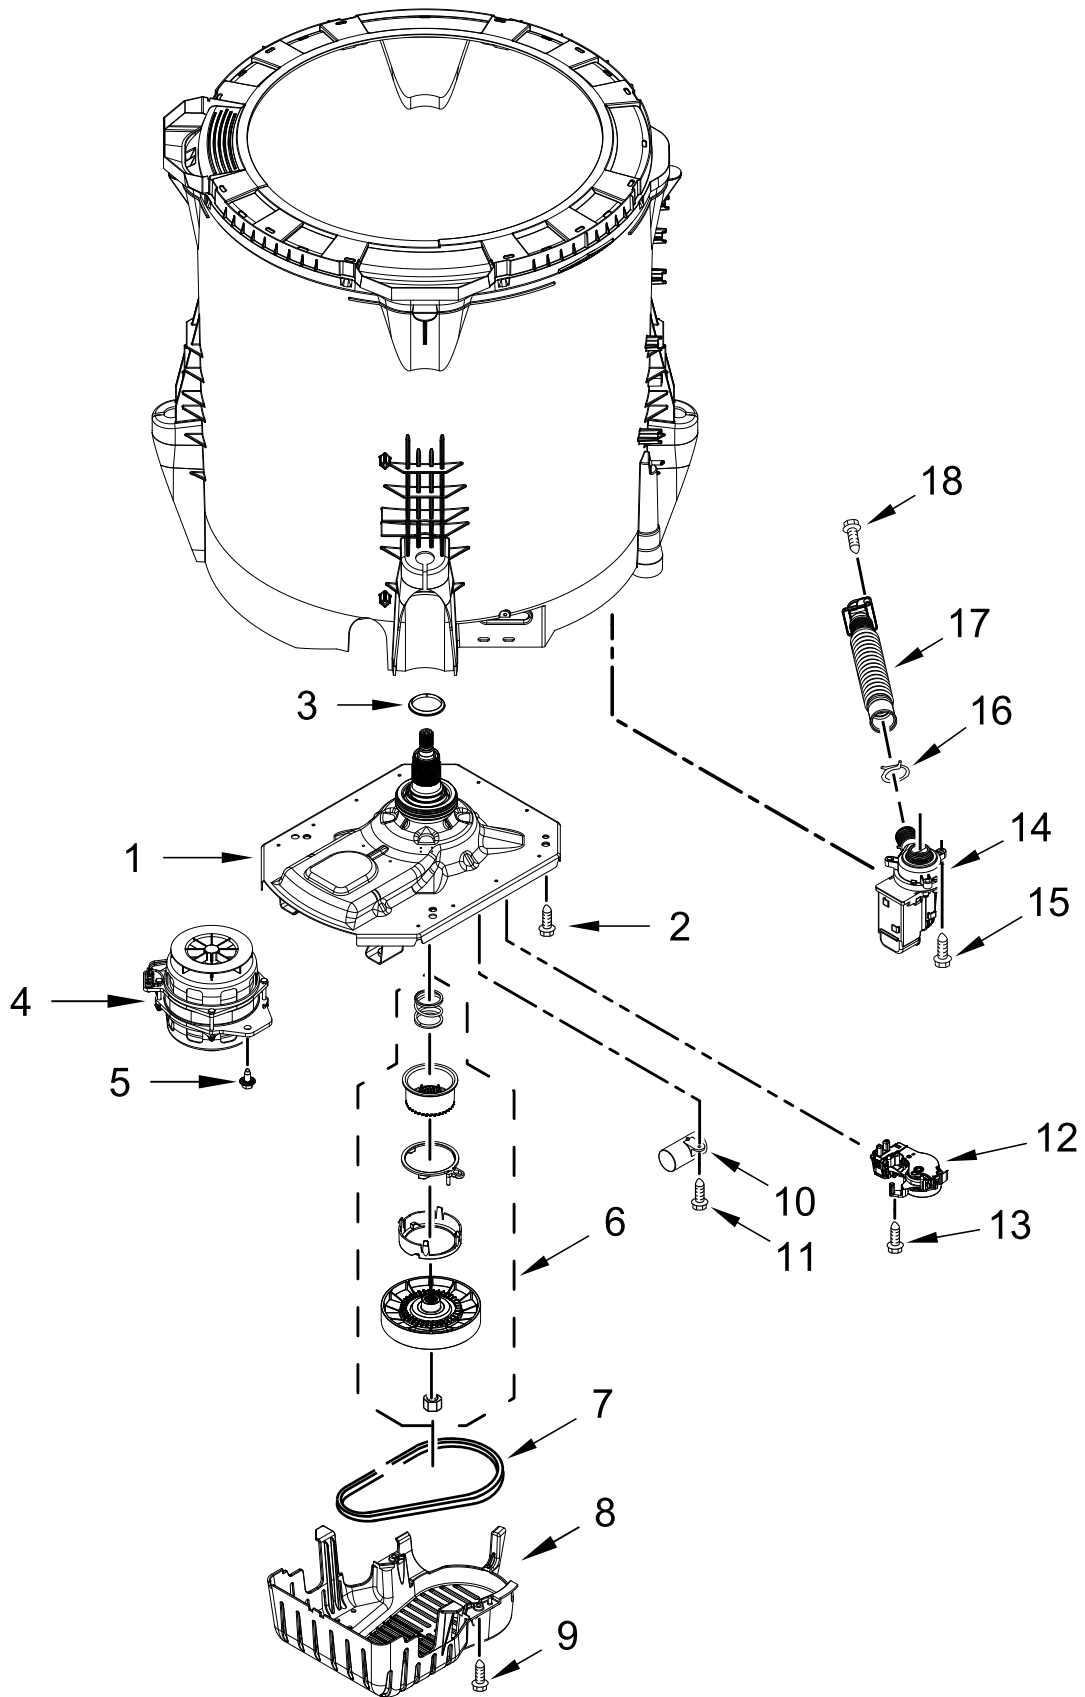

GEARCASE, MOTOR AND PUMP PARTS

GEARCASE, MOTOR AND PUMP PARTS

<u>Illus.</u> <u>No.</u>	<u>Part No.</u>	<u>Description</u>	<u>Illus.</u> <u>No.</u>	<u>Part No.</u>	<u>Description</u>	<u>Illus.</u> <u>No.</u>	<u>Part No.</u>	<u>Description</u>
1	W11164183	Gearcase Assembly	9	357640	Screw	17	W10763078	Hose, Inner Drain Assembly
2	W10249633	Screw	10	W11162560	Capacitor, Motor Run	18	9740848	Screw
3	W11218170	Washer, Thrust	11	W10142728	Screw			
4	W10677723	Motor, Drive	12	W11398781	Actuator, Shift			
5	W10094780	Screw	13	9741052	Screw			
6	W10721967	Splutch Kit (60Hz)	14	W11259498	Pump Assembly, Drain			
7	W10006384	Belt, Drive	15	W10004910	Screw			
8	W11087188	Shield, Pulley Cover	16	8317496	Clamp, Hose