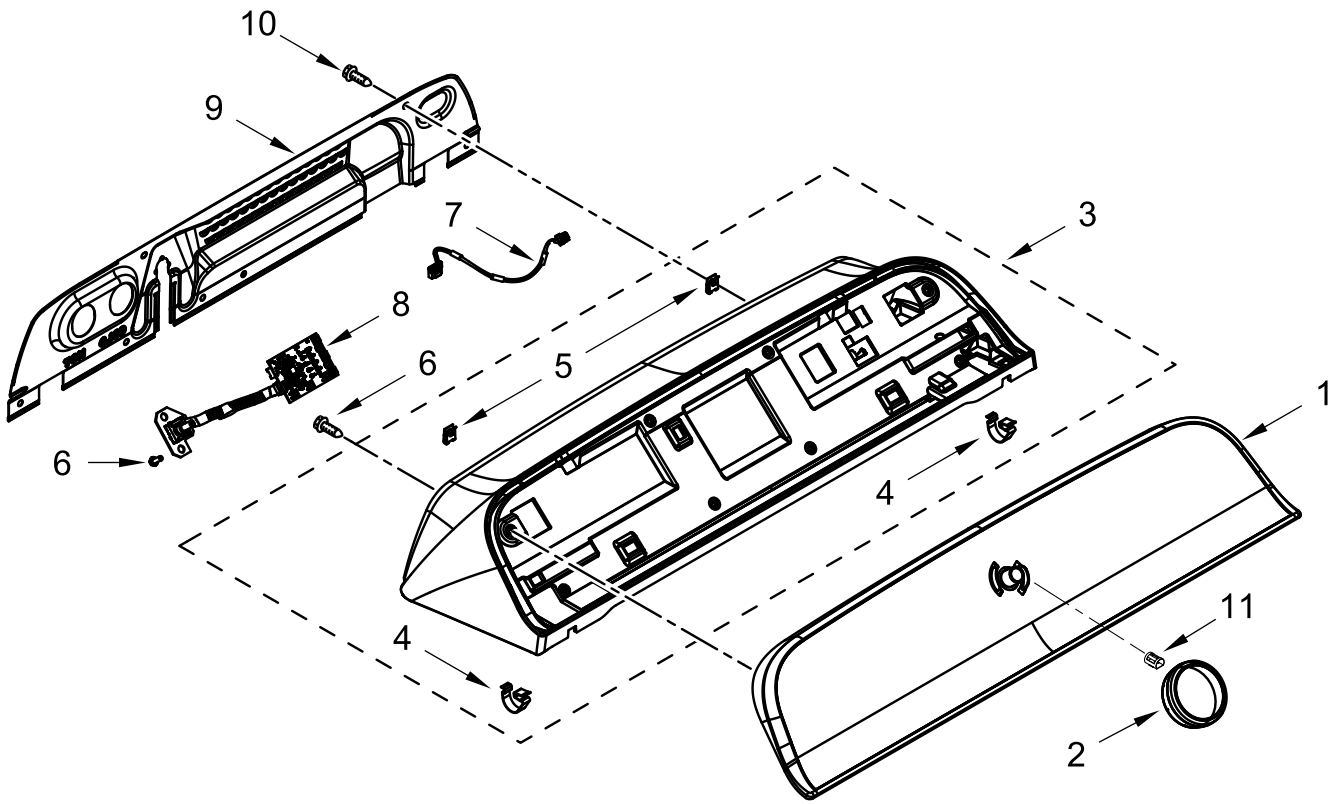

CONSOLE PARTS

CONSOLE PARTS

<u>Illus.</u> <u>No.</u>	<u>Part No.</u>	<u>Description</u>	<u>Illus.</u> <u>No.</u>	<u>Part No.</u>	<u>Description</u>	<u>Illus.</u> <u>No.</u>	<u>Part No.</u>	<u>Description</u>
1	W11406492	Assembly, Fascia	4	8312709	Clip, Console	10	W10660565	Screw
	W11565153	White	5	W10298336	Nut, "U"	11	688805	Clip, Spring
	W11564431	Grey	6	9740848	Screw			
2	W11328381	Knob, Large	7	W11414312	Harness, UI			
3		Assembly, Console	8	W11557402	Encoder Assembly			
	W11447379	White	9	W11129559	Panel, Console Rear			
	W11564428	Grey						

BASKET AND TUB PARTS

BASKET AND TUB PARTS

<u>Illus.</u> <u>No.</u>	<u>Part No.</u>	<u>Description</u>	<u>Illus.</u> <u>No.</u>	<u>Part No.</u>	<u>Description</u>	<u>Illus.</u> <u>No.</u>	<u>Part No.</u>	<u>Description</u>
1	W11094300	Tub Ring	10	W11183985	Basket, Lock Nut	16	W10590949	Hose, Pressure Switch
2	W11553569	Collar, Filter	11	W11219115	Tub	17	W11284522	Clip, Harness
3	W10625252	Screw	12	W11089264	Filter, Drain Pump			
4	W11553568	Agitator	13	8533928	Screw			
5	W11553587	Filter Assembly	14	W11171694	Damper Assembly, Tub Suspension (Set Of 4-Includes Suspension Bushings and Suspension Balls)			
6	W11591820	Cap, Agitator						
7	W11553582	Frame, Filter						
8	W11553580	Cup, Filter						
9	W11459626	Basket Assembly	15	W11405458	Harness, Lower			