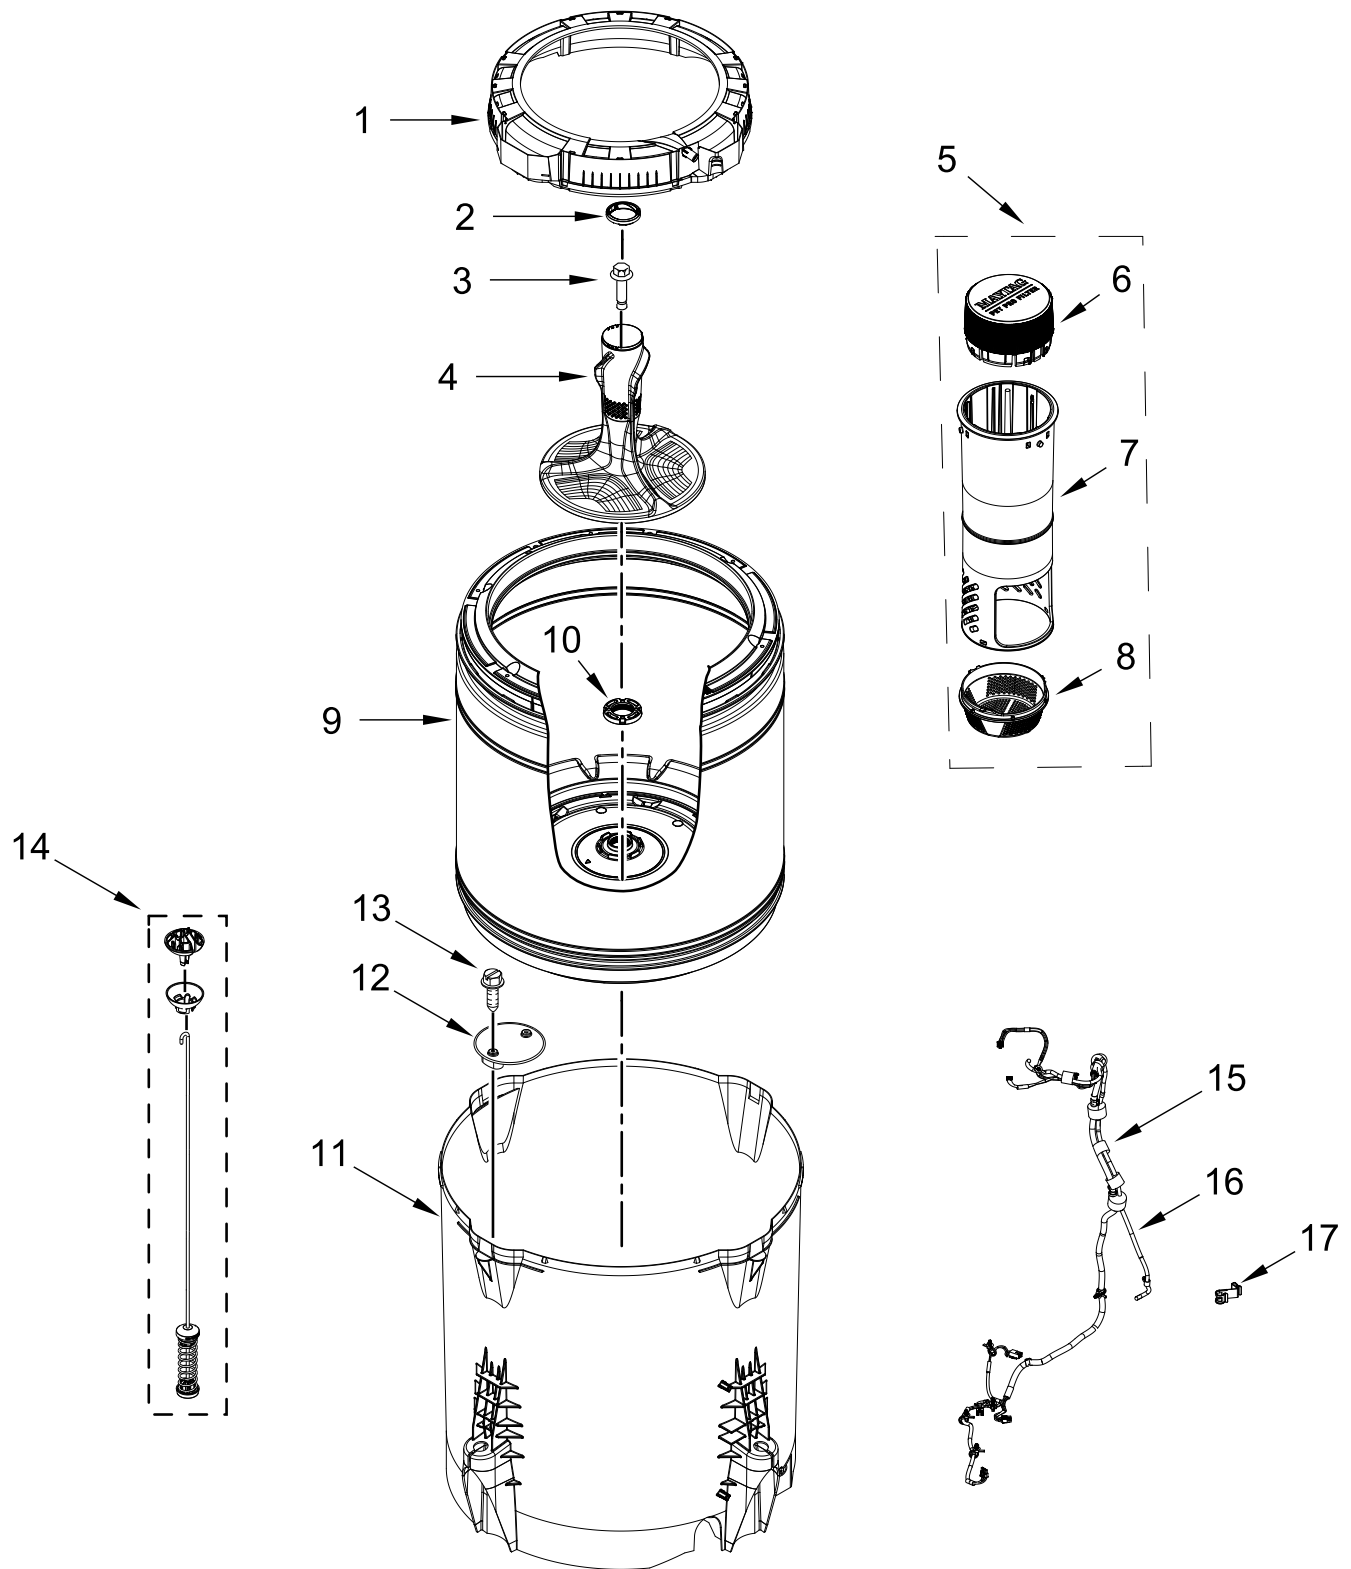

BASKET AND TUB PARTS

BASKET AND TUB PARTS

<u>Illus.</u> <u>No.</u>	<u>Part No.</u>	<u>Description</u>	<u>Illus.</u> <u>No.</u>	<u>Part No.</u>	<u>Description</u>	<u>Illus.</u> <u>No.</u>	<u>Part No.</u>	<u>Description</u>
1	W11094300	Tub Ring	10	W11183985	Basket, Lock Nut	16	W10590949	Hose, Pressure Switch
2	W11553569	Collar, Filter	11	W11219115	Tub	17	W11284522	Clip, Harness
3	W10625252	Screw	12	W11089264	Filter, Drain Pump			
4	W11553568	Agitator	13	8533928	Screw			
5	W11553587	Filter Assembly	14	W11171694	Damper Assembly, Tub Suspension (Set Of 4-Includes Suspension Bushings and Suspension Balls)			
6	W11591820	Cap, Agitator						
7	W11553582	Frame, Filter						
8	W11553580	Cup, Filter						
9	W11459626	Basket Assembly	15	W11405458	Harness, Lower