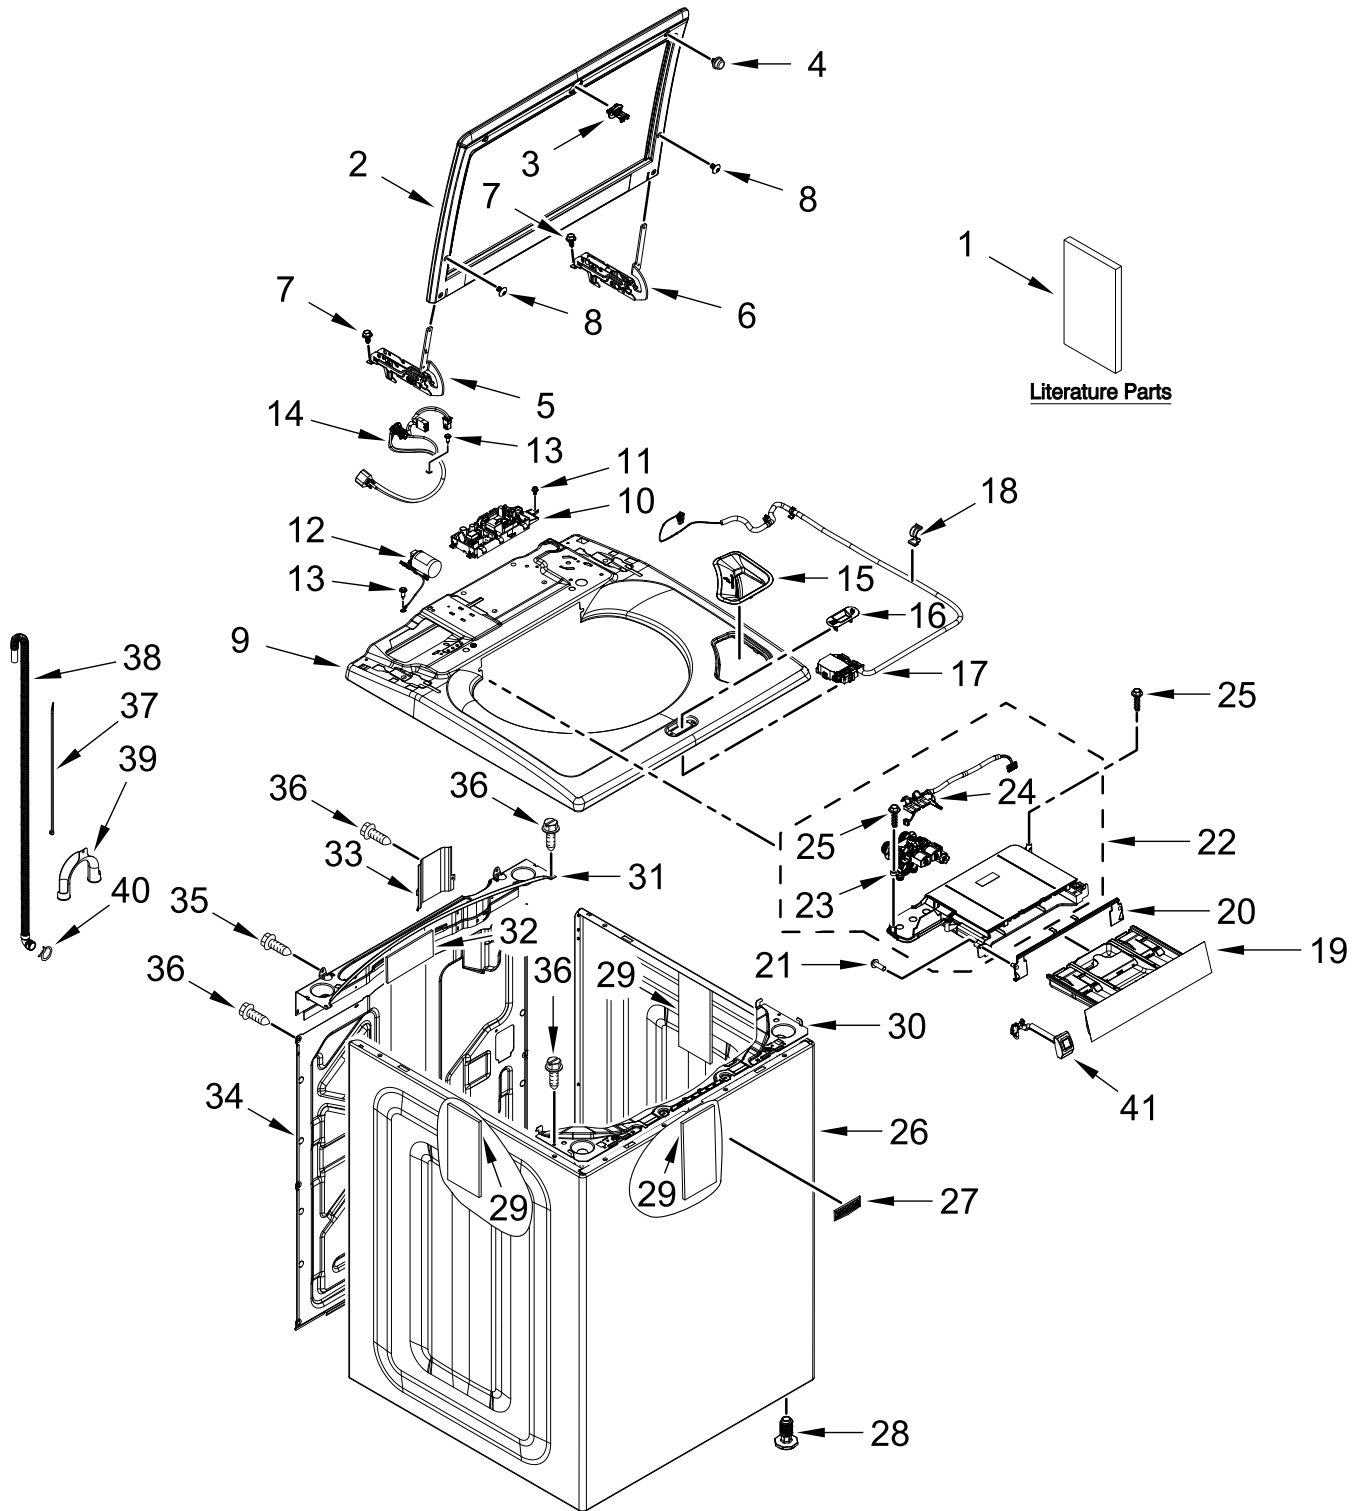

TOP AND CABINET PARTS

TOP AND CABINET PARTS

<u>Illus. No.</u>	<u>Part No.</u>	<u>Description</u>	<u>Illus. No.</u>	<u>Part No.</u>	<u>Description</u>	<u>Illus. No.</u>	<u>Part No.</u>	<u>Description</u>
1		Literature Parts	15		Bezel, Bleach Dispenser	26		Cabinet
	W11436596	Owners Manual		W11175757	White		W10676680	White
	W11560796	Energy Guide		W11175760	Grey		W11564792	Black
	W11553328	Tech Sheet	16		Bezel, Lid Lock	27	W10612925	Badge
	W11553334	Quick Start Guide		W11215078	White	28	W11179235	Foot Assembly, Leveling
	W11553333	Cycle Guide		W11215091	Grey	29	W10688364	Absorber, Impact
2		Assembly, Lid (Glass)	17	W11032875	Assembly, Lid Lock	30		Channel, Top Front
	W11113665	Tempest Grey	18	90016	Clip, Harness		W11384398	White
3	W11091027	Strike Assembly	19		Assembly, Dispenser Drawer		W11564861	Black
4	W10631074	Bumper, Lid				31	W10512626	Channel, Top Rear
5	W11128305	Hinge, Lid (Left)		W11042242	White	32	8564458	Absorber, Impact
6	W11128306	Hinge, Lid (Right)		W11239953	Grey	33	W10676061	Cover, Harness
7	W10142728	Screw	20		Assembly, Dispenser Bezel	34	W11417173	Panel, Rear
8	W11183686	Screw		W10601841	White	35	W10567155	Screw
9		Top		W11375989	Grey	36	W10660565	Screw
	W11126896	White	21	9740848	Screw	37	W10339879	Tie, Cable
	W11564859	Black	22	W11570268	Assembly, Dispenser Housing & Inlet Valve	38	W11203364	Hose, Outer Drain Assembly
10	W11553774	Control Unit Assembly, Machine and Motor	23	W11528768	Valve, Water Inlet	39	W10280024	U-Bend, Drain Hose
11	693995	Screw	24	W11524850	Harness, Valve	40	356138	Clamp, Hose
12	W11033573	Assembly, Line Filter	25	97787	Screw	41		Switch, Faucet
13	3400076	Screw					W11082600	White
14	W11112935	Power Cord					W11246872	Grey