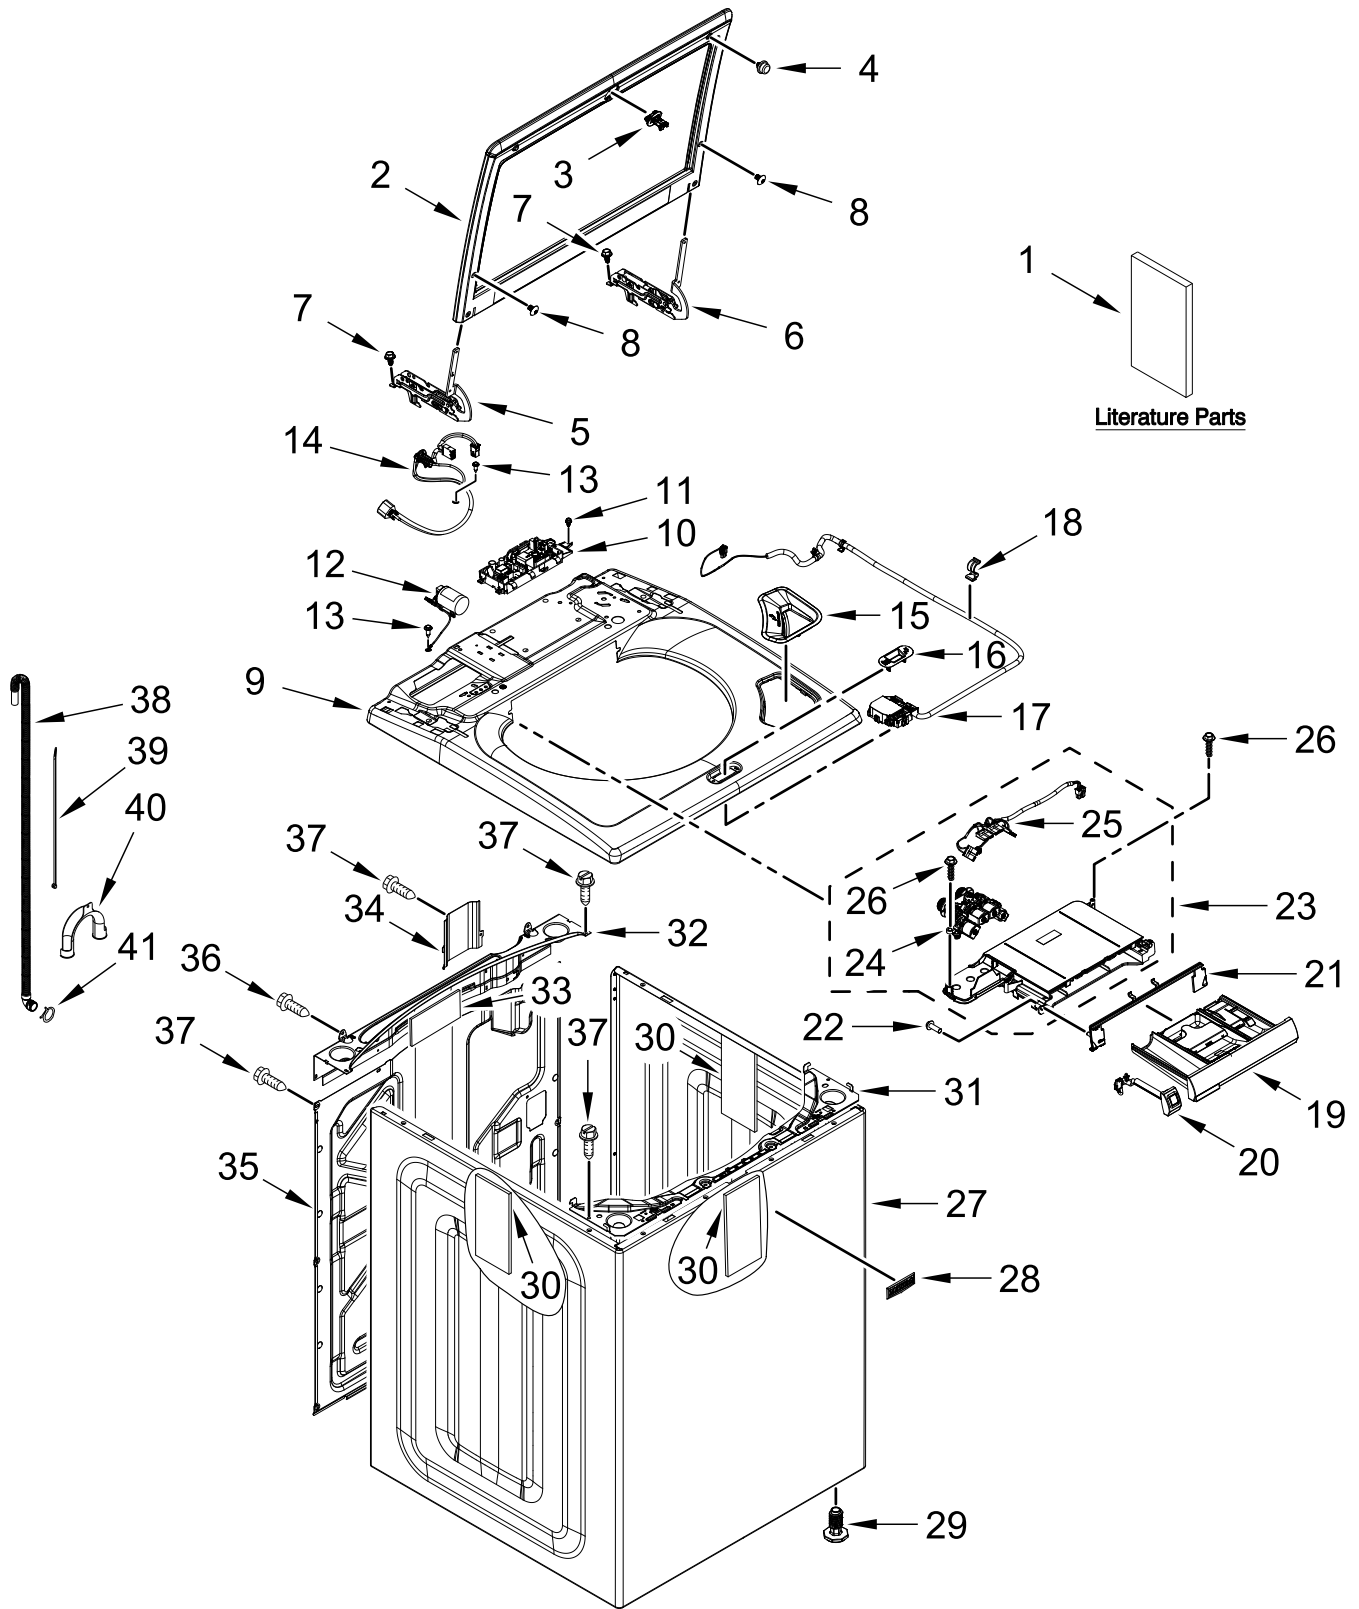

# TOP AND CABINET PARTS

<u>Illus.</u> <u>No.</u>	<u>Part No.</u>	<u>Description</u>	<u>Illus.</u> <u>No.</u>	<u>Part No.</u>	<u>Description</u>	<u>Illus.</u> <u>No.</u>	<u>Part No.</u>	<u>Description</u>
1		Literature Parts	15		Bezel, Bleach Dispenser	25	W11524850	Harness, Valve
	W11197727	Owners Manual				26	97787	Screw
	W11556494	Quick Reference Guide		W11175757	White	27		Cabinet
	W11549428	Energy Guide		W11175760	Chrome Shadow		W10677265	White
	W11197745	Tech Sheet	16		Bezel, Lid Lock		W10677266	Chrome Shadow
2		Assembly, Lid (Glass)		W11215078	White	28	W10612925	Badge
	W11128271	Tempest Grey		W11215091	Chrome Shadow	29	W10687506	Foot Assembly, Leveling
3	W11091027	Strike Assembly	17	W11032875	Assembly, Lid Lock			
4	W10631074	Bumper, Lid	18	90016	Clip, Harness	30	W10688364	Absorber, Impact
5	W11128305	Hinge, Lid (Left)	19		Assembly, Dispenser Drawer	31		Channel, Top Front
6	W11128306	Hinge, Lid (Right)		W11042242	White		W11384398	White
7	W10142728	Screw		W11239953	Chrome Shadow	32	W10512626	Channel, Top Rear
8	W11183686	Screw	20		Assembly, Faucet Switch	33	8564458	Absorber, Impact
9		Top		W11082600	White	34	W10676061	Cover, Harness
	W11126896	White		W11246872	Chrome Shadow	35	W11417171	Panel, Rear
	W11126897	Chrome Shadow	21		Assembly, Dispenser Bezel	36	W10567155	Screw
10	W11553798	Appliance Control Unit (ACU)		W11375988	White	37	W10660565	Screw
11	693995	Screw		W11375989	Chrome Shadow	38	W11203364	Hose, Outer Drain Assembly
12	W11033573	Assembly, Line Filter	22	9740848	Screw	39	W10339879	Tie, Cable
13	3400076	Screw	23	W11570268	Assembly, Dispenser Housing & Inlet Valve	40	W10280024	U-Bend, Drain Hose
14	W11112935	Power Cord	24	W11528768	Valve, Water Inlet	41	356138	Clamp, Hose