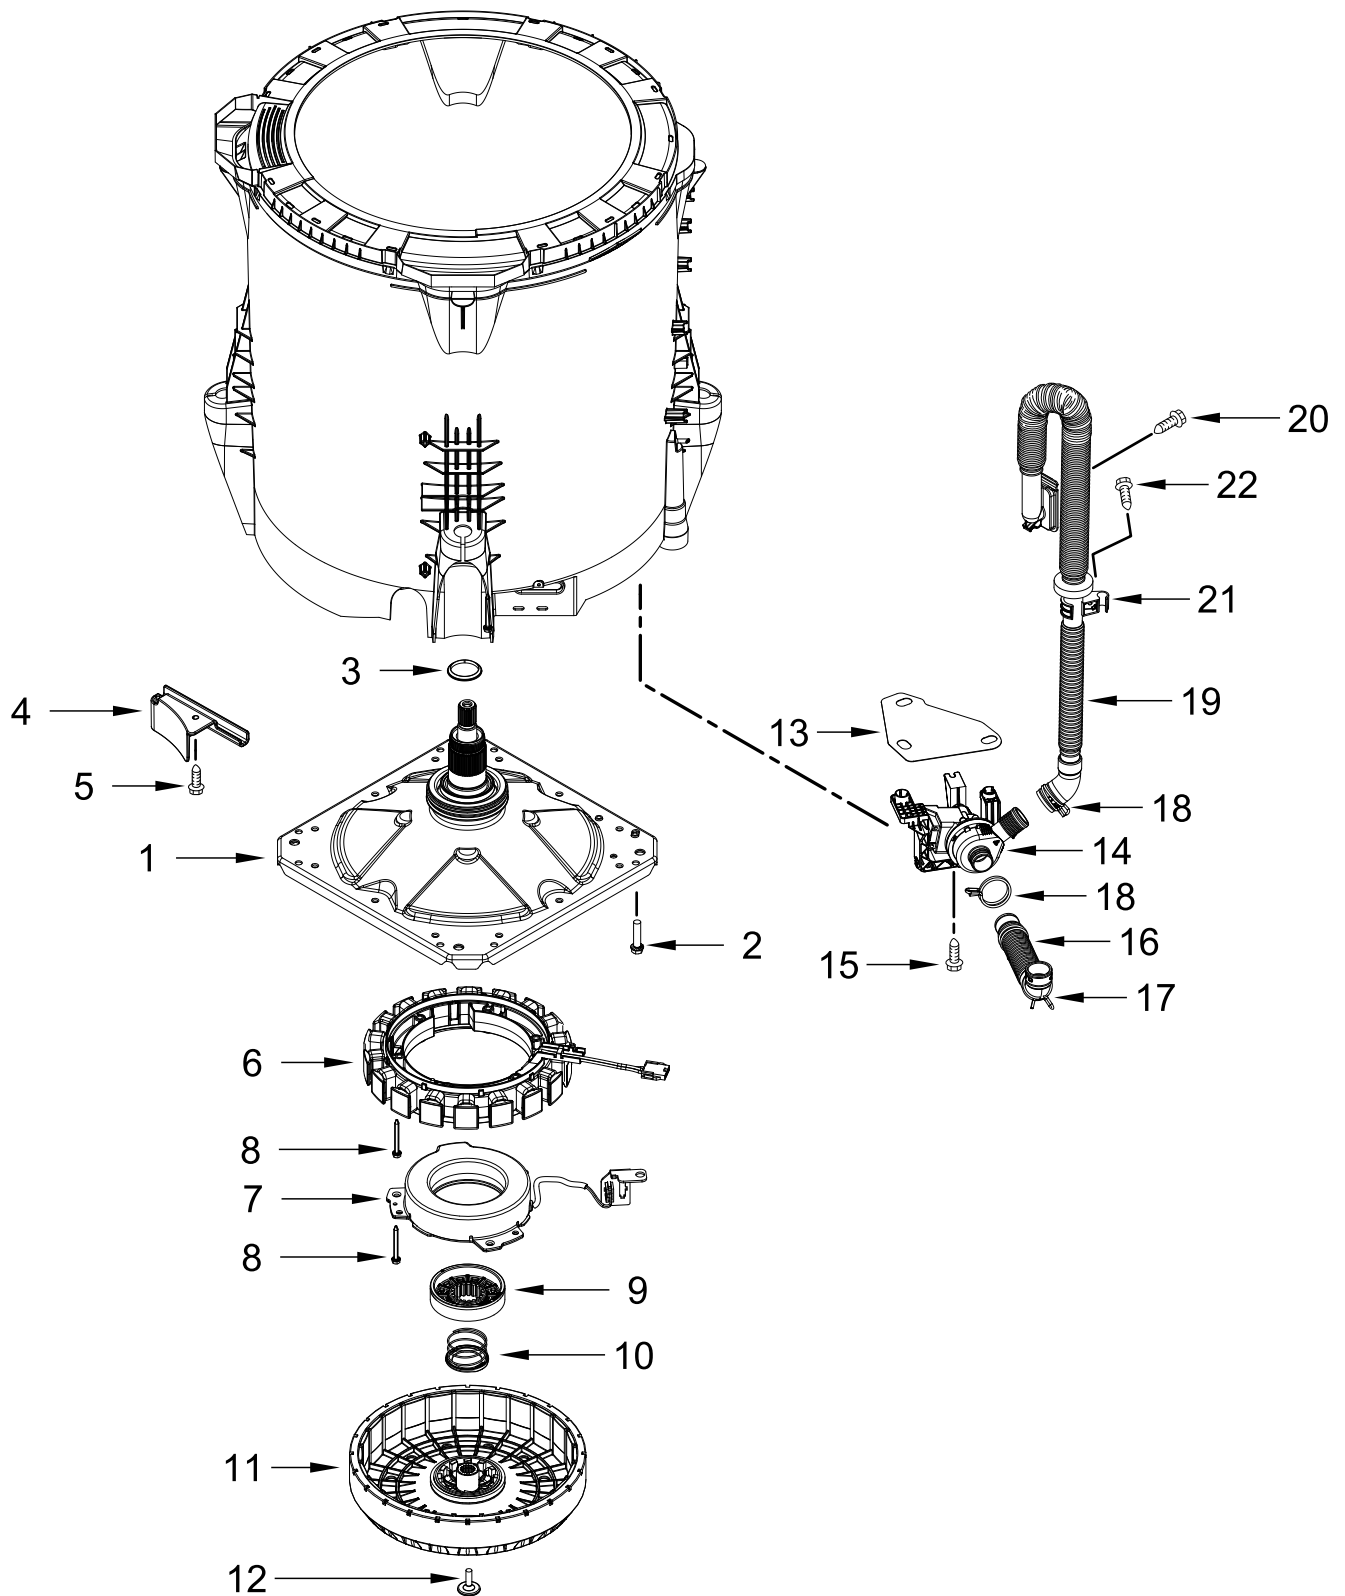

GEARCASE, MOTOR AND PUMP PARTS

GEARCASE, MOTOR AND PUMP PARTS

<u>Illus.</u> <u>No.</u>	<u>Part No.</u>	<u>Description</u>	<u>Illus.</u> <u>No.</u>	<u>Part No.</u>	<u>Description</u>	<u>Illus.</u> <u>No.</u>	<u>Part No.</u>	<u>Description</u>
1	W11185701	Drive Assembly	10	W10006494	Assembly, Spring	19	W11291620	Hose, Internal Drain
2	W10249633	Screw	11	W10897040	Rotor, Motor	20	9740848	Screw
3	W11218170	Washer, Thrust	12	W10636382	Screw	21	W10652932	Clip, Hose
4	W10673062	Harness Shield - Motor	13	W10894129	Shield, Heat	22	8533943	Screw
5	3400076	Screw	14	W11263349	Pump Assembly, Drain			
6	W10897050	Stator, Motor	15	W10004910	Screw			
7	W10905022	Assembly, Clutch	16	W10763259	Hose, Tub to Pump			
8	W10644129	Screw	17	8317496	Clamp, Hose			
9	W10905025	Slider	18	W10142630	Clamp, Hose