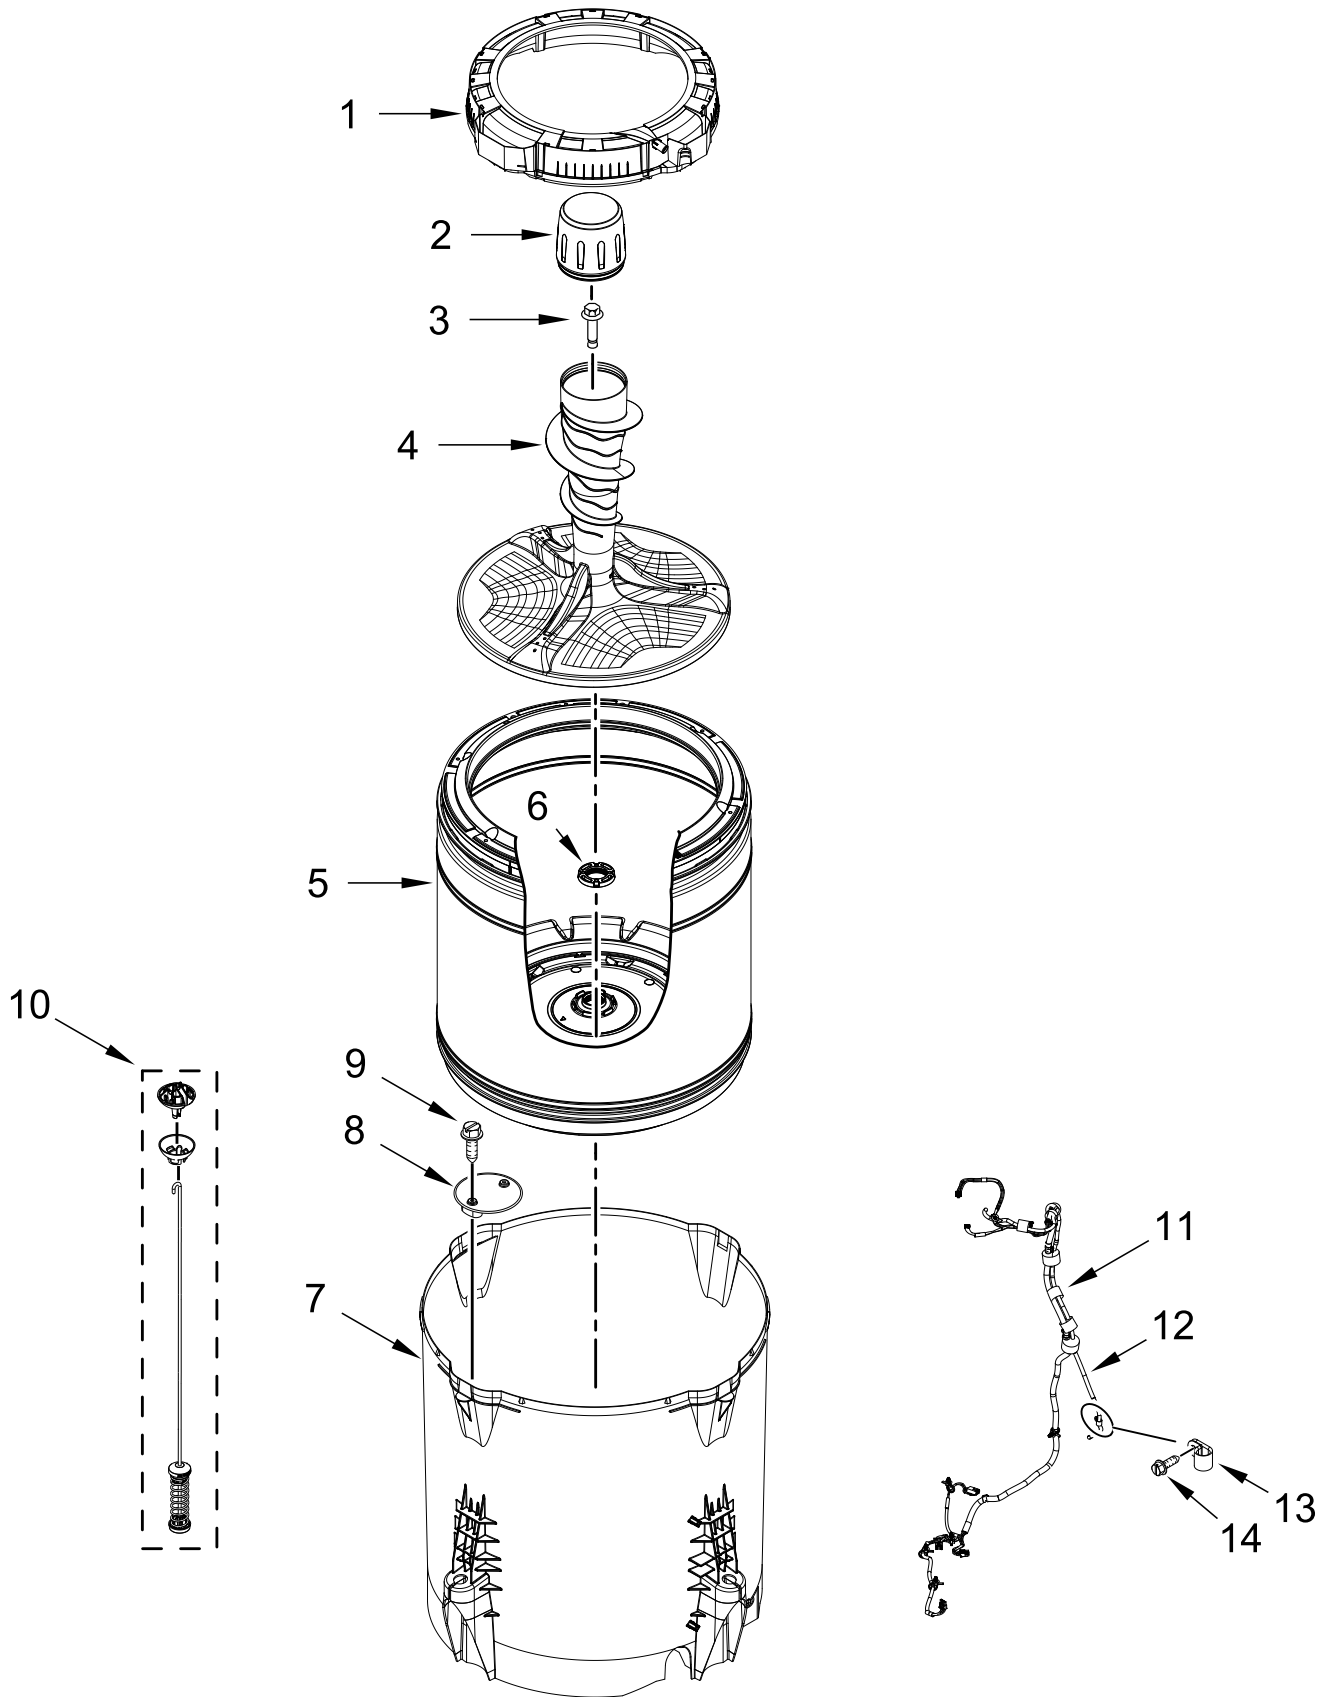

BASKET AND TUB PARTS

BASKET AND TUB PARTS

<u>Illus.</u> <u>No.</u>	<u>Part No.</u>	<u>Description</u>	<u>Illus.</u> <u>No.</u>	<u>Part No.</u>	<u>Description</u>	<u>Illus.</u> <u>No.</u>	<u>Part No.</u>	<u>Description</u>
1	W11094304	Tub Ring	8	W11089264	Filter, Drain Pump	12	8572540	Hose Pressure Switch
2	W11246846	Cap, Agitator	9	8533928	Screw	13	W10005430	Clamp, Cable
3	W10625252	Screw	10	W11187091	Damper Assembly, Tub Suspension (Set Of 4-Includes Suspension Bushings and Suspension Balls)	14	3400076	Screw
4	W11093899	Agitator						
5	W11178227	Basket Assembly						
6	W11183985	Basket, Lock Nut						
7	W11219115	Tub	11	W11130936	Harness, Lower