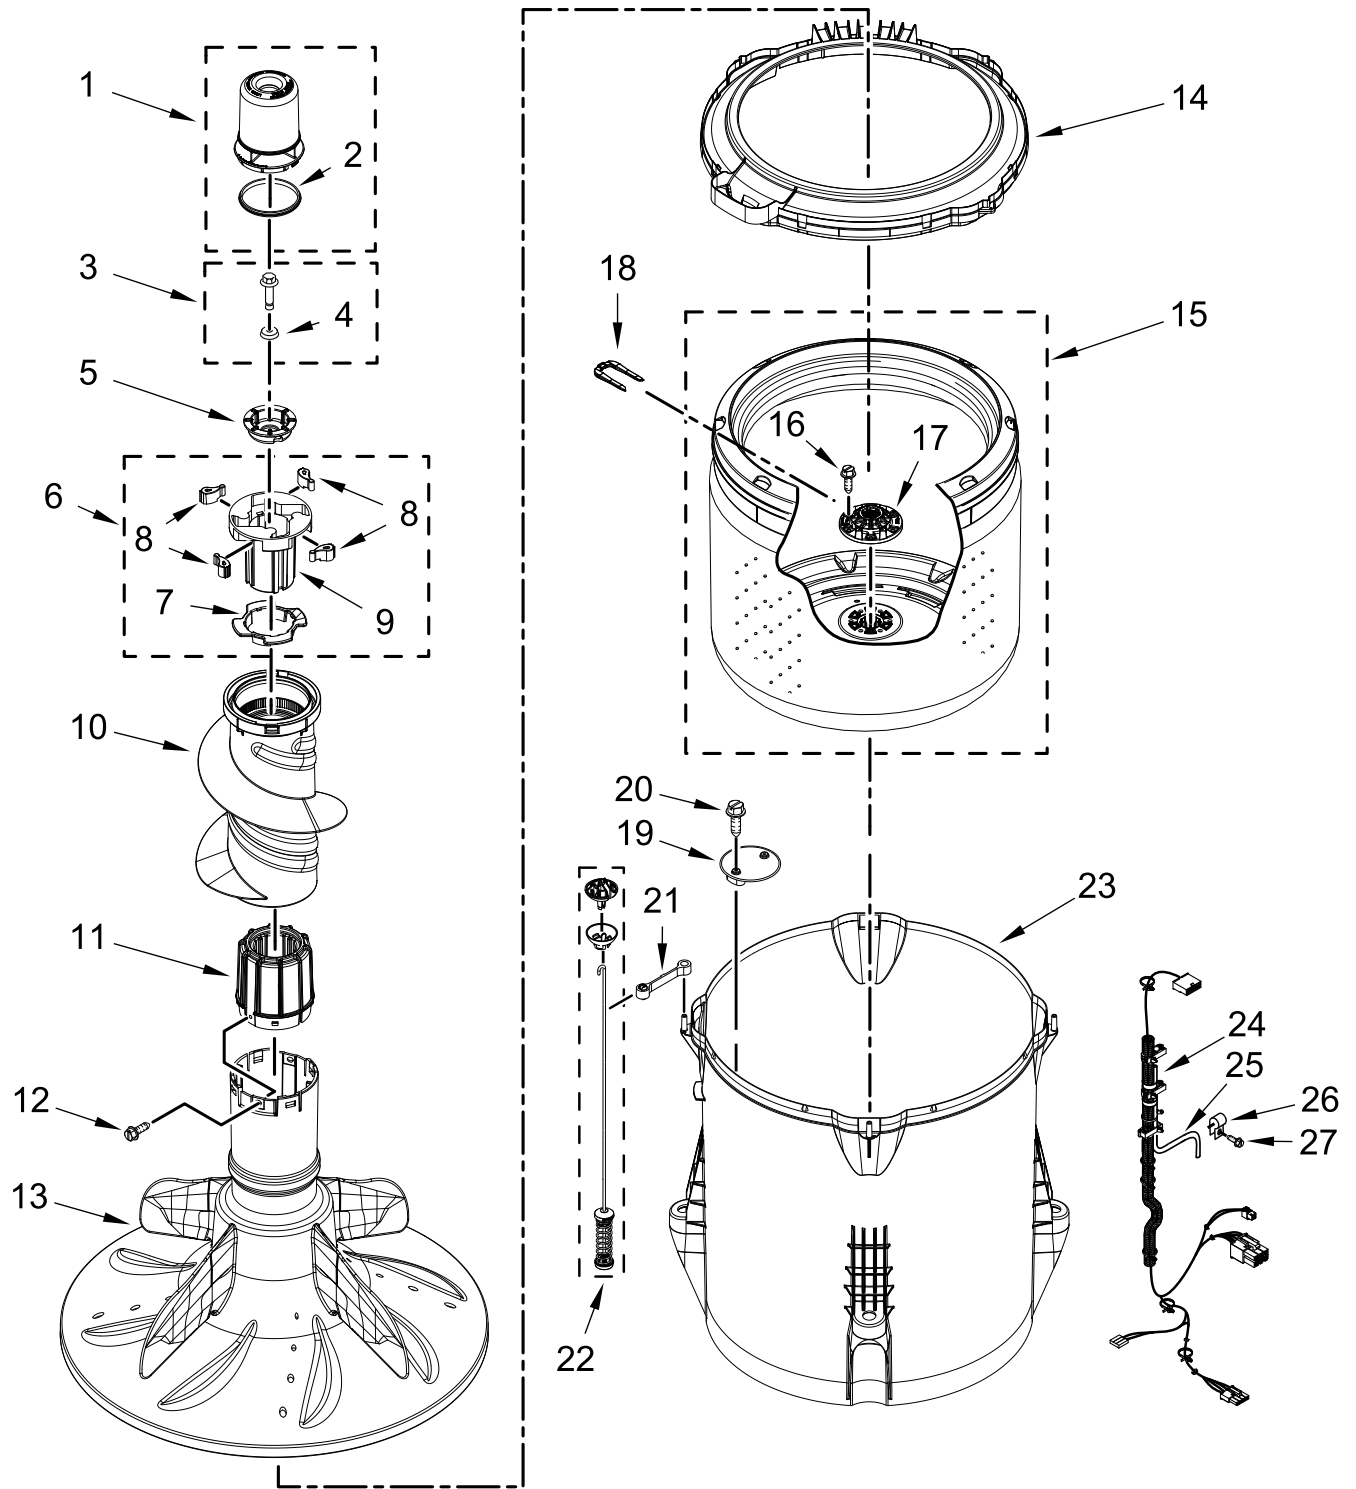

BASKET AND TUB PARTS

BASKET AND TUB PARTS

<u>Illus. No.</u>	<u>Part No.</u>	<u>Description</u>	<u>Illus. No.</u>	<u>Part No.</u>	<u>Description</u>	<u>Illus. No.</u>	<u>Part No.</u>	<u>Description</u>
1	W10860509	Dispenser, Fabric Softener	12	W10908157	Screw	22	W10821954	Damper Assembly, Tub Suspension (Set Of 4-Includes Suspension Bushings and Suspension Balls)
2	358912	Seal, Cap	13	W10715783	Base, Agitator			
3	W10003790	Screw and Washer	14	W10556325	Tub Ring			
4	3949550	Washer	15	W11436991	Basket Assembly			
5	W10715784	Retainer, Cam	16	8533953	Screw	23	W10238301	Tub
6	W10782372	Assembly, CAM Complete	17	W10396887	Hub - Driven, Basket	24	W10843660	Harness, Lower (Includes Pressure Hose)
7	8055141	Bearing, Cam	18	W11284133	Retainer, Drive Block			
8	3366877	Dog, Agitator Clutch	19	W10215093	Filter, Drain Pump	25	W10531633	Hose, Pressure Switch
9	8055142	Agitator, Cam	20	8533928	Screw	26	W10005430	Clamp, Cable
10	W11182552	Auger, Agitator	21	W10839119	Strap, Snubber	27	8533943	Screw
11	W10715787	Couple, Agitator