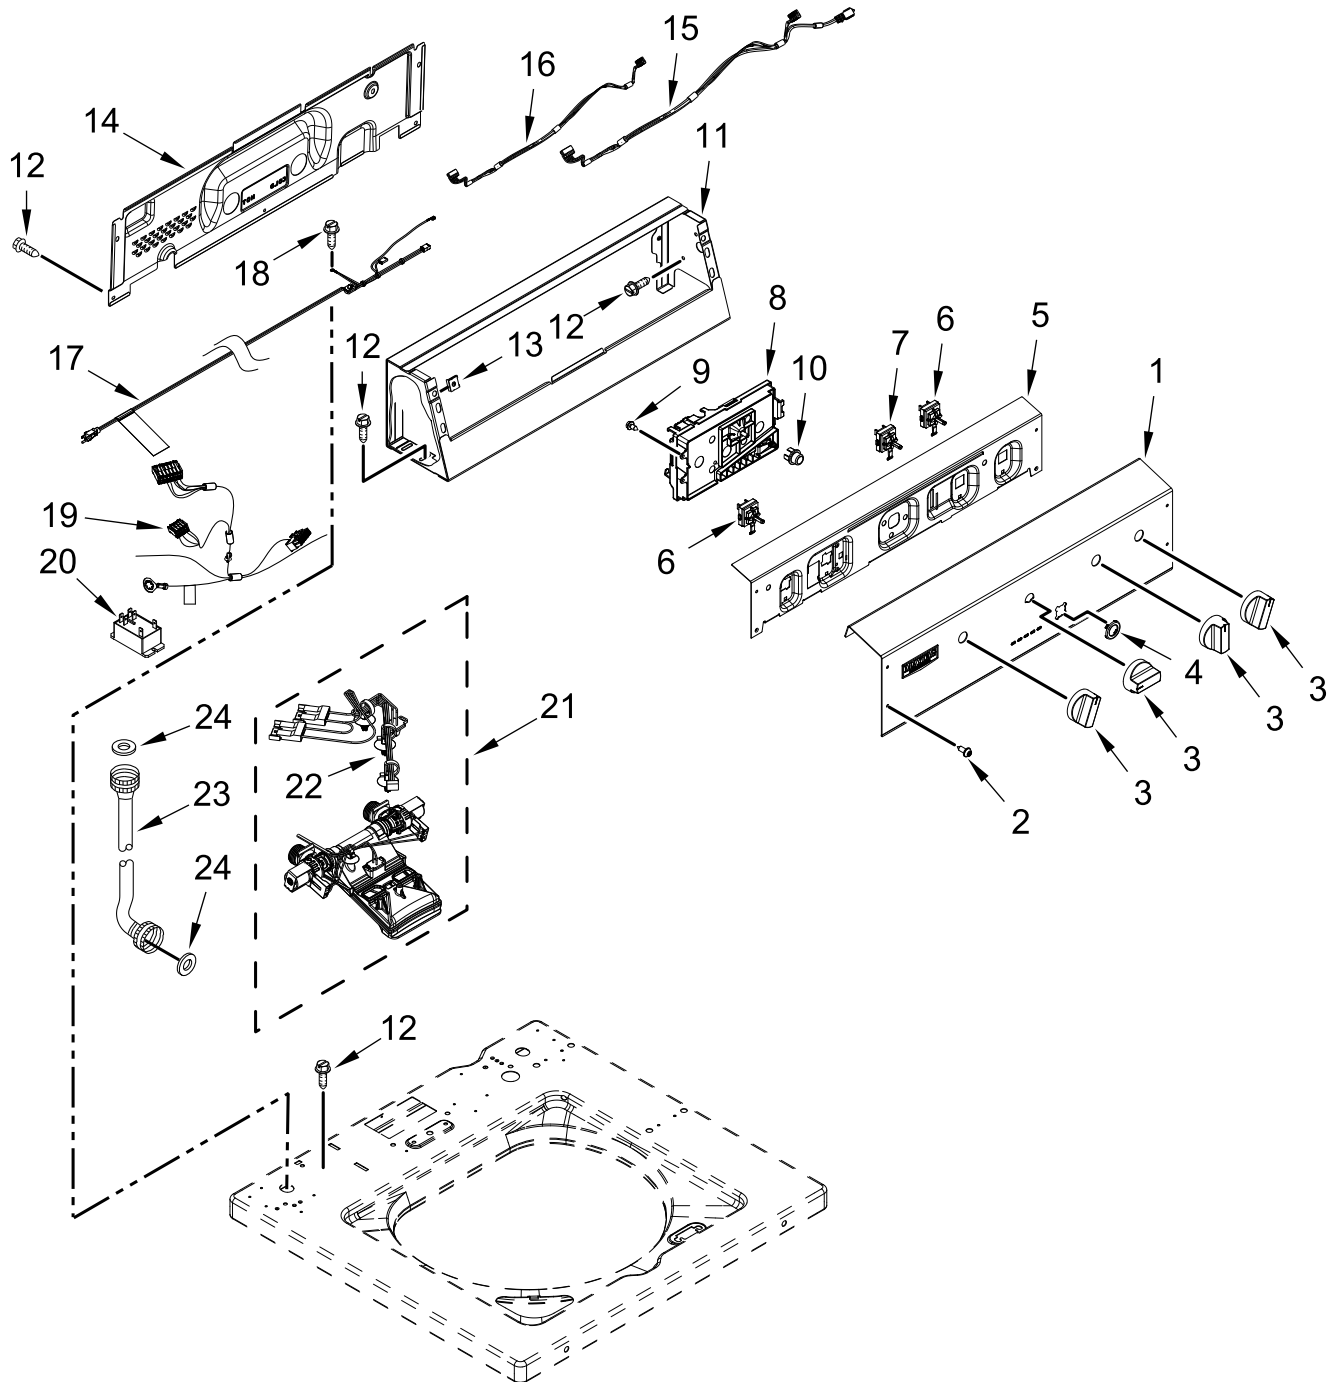

CONTROLS AND WATER INLET PARTS

CONTROLS AND WATER INLET PARTS

<u>Illus. No.</u>	<u>Part No.</u>	<u>Description</u>	<u>Illus. No.</u>	<u>Part No.</u>	<u>Description</u>	<u>Illus. No.</u>	<u>Part No.</u>	<u>Description</u>
1	W11547599	Fascia	10	W11549786	Push Button, Start	22	W10843398	Harness, Valve
2	W10131119	Screw	11	W11124005	Console	23		Hose, Water Inlet
3		Assembly, Timer Knob	12	W10660565	Screw		W10852720	Cold Water
	W11567085	Knob (Stainless)	13	W10131123	Nut, "U"		W10852721	Hot Water
4	W10510149	Bezel - PTS	14	W10461159	Panel, Console Rear Cover	24	W10242307	Washer, Hose
5	W11547593	Bracket, Back						
6	W10285512	Switch, Rotary Encoder (4 Position)	15	W11108620	Harness, Jumper			
			16	W10694676	Harness, Upper VMW			
7	W10285518	Switch, Rotary Encoder (5 Position)	17	W10916256	Cord, Power			
			18	3400076	Screw			
8	W11617028	Control Unit Assembly, Machine & Motor	19	W10843661	Harness, Upper			
			20	W11032871	Relay			
9	90767	Screw	21	W10843663	Inlet Assembly, Water			