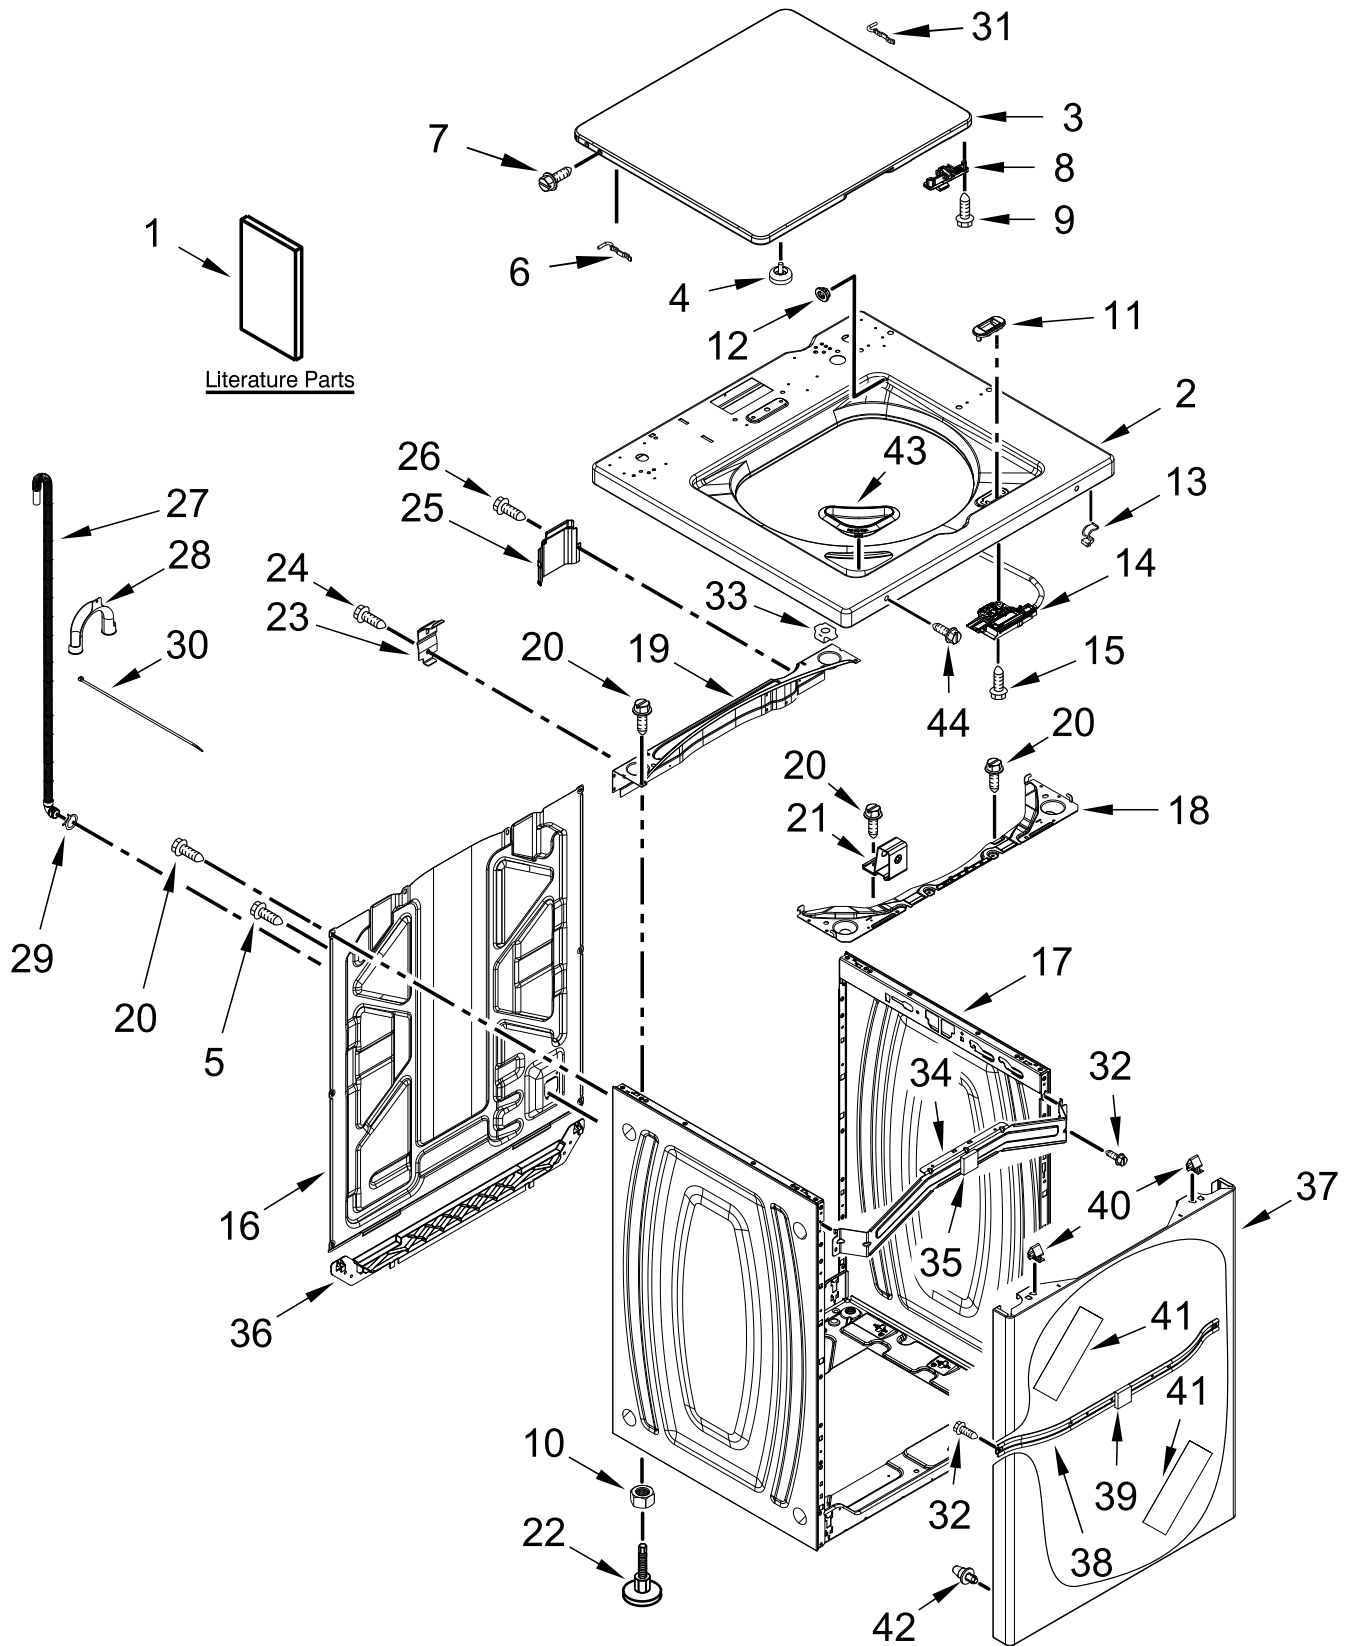

TOP AND CABINET PARTS

TOP AND CABINET PARTS

<u>Illus. No.</u>	<u>Part No.</u>	<u>Description</u>	<u>Illus. No.</u>	<u>Part No.</u>	<u>Description</u>	<u>Illus. No.</u>	<u>Part No.</u>	<u>Description</u>
1		Literature Parts	11		Bezel, Lid Lock	27	W11203364	Hose, Outer Drain Assembly
	W11600470	Installation Instructions		W10392041	White	28	W10280024	U-Bend, Drain Hose
	W11600465	Use and Care Guide	12	21258	Bearing, Lid Hinge	29	356138	Clamp, Hose
	W11602327	Tech Sheet	13	90016	Clip, Harness	30	W10339879	Tie, Cable
	W11600466	Quick Start Guide	14	W10482836	Latch, Lid Lock Assembly	31	54583	Hinge, Lid Right Hand
	W11626976	Energy Guide	15	W10588613	Screw	32	W10660565	Screw
2		Top	16	W11417173	Panel, Rear	33	90406	Nut, Cage
	W10461170	White	17		Cabinet	34	W11129581	Bracket, Front Top
3		Assembly, Lid and Bumper	18	W10845574	White	35	W10161707	Top, Foam Seal
	W10251302	White		W10724131	White	36	W11610868	Bracket, Base
4	W11241723	Bumper, Lid	19	W11089573	Brace, Cabinet Top - Rear	37	W11552072	White
5	9740848	Screw				38	W10866521	Bracket, Front Panel
6	91770	Hinge, Lid (Left Hand)	20	W10567155	Screw	39	8283273	Damper, Brace
7	W10119872	Screw	21	W10461182	Lock, Top	40	W10862638	Lock, Top Front
8		Strike, Lid Lock	22	W10245373	Foot, Leveling	41	W11096159	Damper, Sound
	W10240513	White	23	W10461176	Hinge, Top	42	W10866523	Rivet
9	W10273971	Screw	24	W10142728	Screw	43	W10192089	Dispenser, Bleach
10	3359452	Nut, Hex	25	W10461180	Cover, Harness	44	W10879744	Screw
			26	3400076	Screw