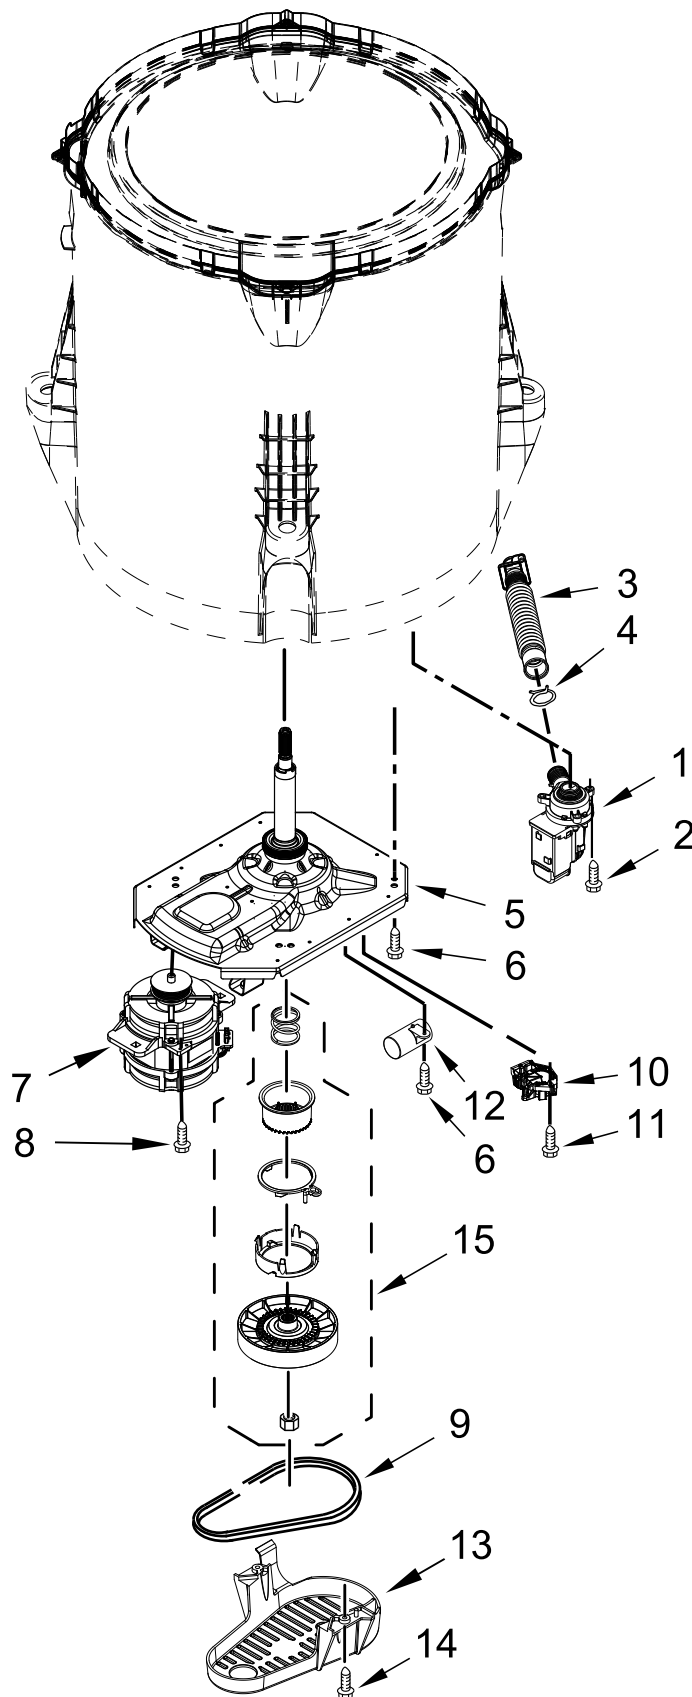

GEARCASE, MOTOR AND PUMP PARTS

GEARCASE, MOTOR AND PUMP PARTS

<u>Illus.</u> <u>No.</u>	<u>Part No.</u>	<u>Description</u>	<u>Illus.</u> <u>No.</u>	<u>Part No.</u>	<u>Description</u>	<u>Illus.</u> <u>No.</u>	<u>Part No.</u>	<u>Description</u>
1	W10276397	Pump Assembly, Drain	6	W10249633	Screw	12	W10625042	Capacitor, Motor Run
2	W10004910	Screw	7	W10850134	Motor, Drive	13	W10427633	Shield, Pulley Cover
3	W10763078	Hose, Inner Drain Assembly	8	W10094780	Screw	14	357640	Screw
4	8317496	Clamp, Hose	9	W11495180	Belt, Drive	15	W10721967	Splutch Kit (60Hz)
5	W11261591	Assembly, Gearcase	10	W11112160	Actuator, Shift			
			11	9741052	Screw