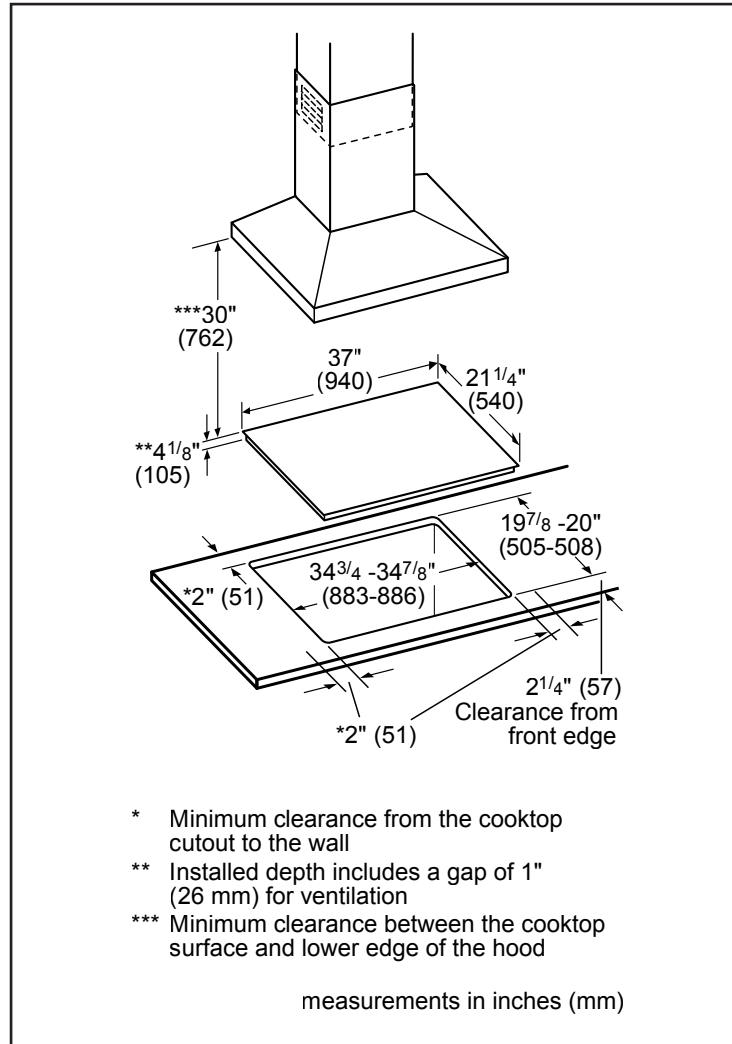

36" Induction Cooktop

Benchmark® Series – Black NITP660UC

BOSCH
Invented for life

Installation Details

Accessories: To purchase Bosch accessories, cleaners & parts please visit www.bosch-home.com/us/store or call 1-800-944-2904 (Mon to Fri 5 am to 6 pm PST, Sat 6 am to 3 pm PST).

Notes: All height, width and depth dimensions are shown in inches. BSH reserves the absolute and unrestricted right to change product materials and specifications, at any time, without notice. Consult the product's installation instructions for final dimensional data and other details prior to making cutout.

Warranties: Please see Use & Care manual or Bosch website for statement of limited warranty.

For more information on our entire line of products, go to www.bosch-home.com/us or call 1-800-944-2904

© BSH Home Appliances Corporation. All rights reserved. Bosch is a registered trademark of Robert Bosch GmbH.