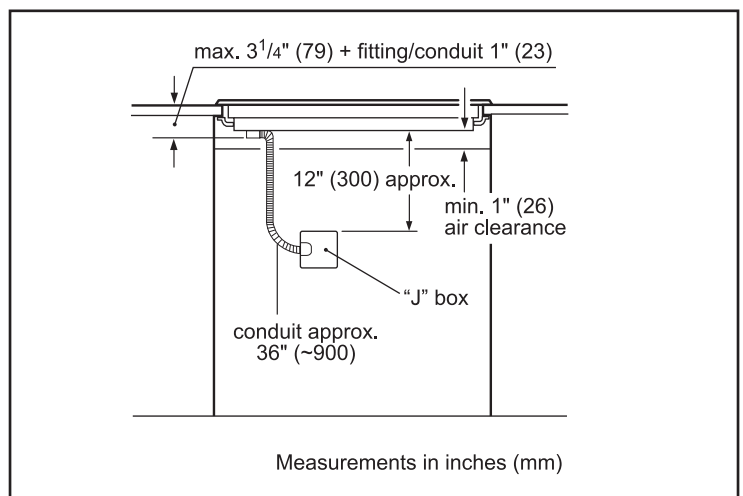

36" Induction Cooktop

Benchmark® Series – Black NITP660UC

BOSCH
Invented for life

Installation Details

Accessories: To purchase Bosch accessories, cleaners & parts please visit www.bosch-home.com/us/store or call 1-800-944-2904 (Mon to Fri 5 am to 6 pm PST, Sat 6 am to 3 pm PST).

Notes: All height, width and depth dimensions are shown in inches. BSH reserves the absolute and unrestricted right to change product materials and specifications, at any time, without notice. Consult the product's installation instructions for final dimensional data and other details prior to making cutout.

Warranties: Please see Use & Care manual or Bosch website for statement of limited warranty.

For more information on our entire line of products, go to www.bosch-home.com/us or call 1-800-944-2904

© BSH Home Appliances Corporation. All rights reserved. Bosch is a registered trademark of Robert Bosch GmbH.