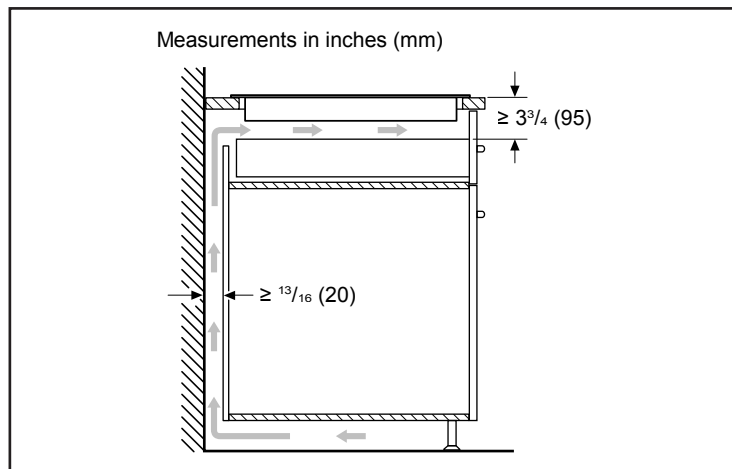

36" Induction Cooktop

Benchmark® Series – Black NITP660UC

BOSCH
Invented for life

Installation Details

Accessories: To purchase Bosch accessories, cleaners & parts please visit www.bosch-home.com/us/store or call 1-800-944-2904 (Mon to Fri 5 am to 6 pm PST, Sat 6 am to 3 pm PST).

Notes: All height, width and depth dimensions are shown in inches. BSH reserves the absolute and unrestricted right to change product materials and specifications, at any time, without notice. Consult the product's installation instructions for final dimensional data and other details prior to making cutout.

Warranties: Please see Use & Care manual or Bosch website for statement of limited warranty.

For more information on our entire line of products, go to www.bosch-home.com/us or call 1-800-944-2904

© BSH Home Appliances Corporation. All rights reserved. Bosch is a registered trademark of Robert Bosch GmbH.