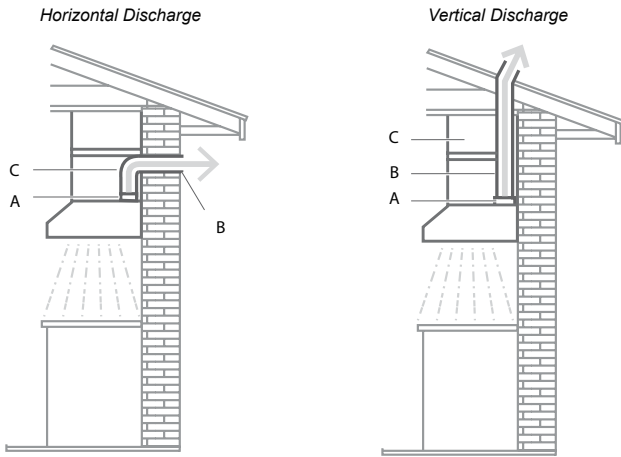

NK24T4000US

SAMSUNG

24" Under Cabinet Range Hood

Venting Methods

- A. $3\frac{1}{4}$ " x 10" (8.3 cm x 25.4 cm) rectangular vent or 7" (17.8 cm) round vent
B. Wall cap with damper (not included)
C. 90° elbow
- A. $3\frac{1}{4}$ " x 10" (8.3 cm x 25.4 cm) rectangular vent or 7" (17.8 cm) round vent
B. Cabinet
C. Roof cap with damper (not included)