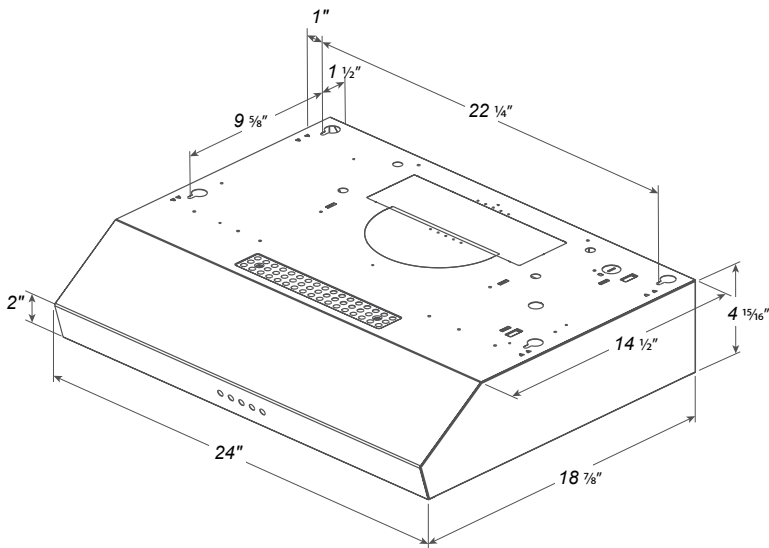

NK24T4000US

SAMSUNG

24" Under Cabinet Range Hood

Venting Methods

- A. $3\frac{1}{4}$ " x 10" (8.3 cm x 25.4 cm) rectangular vent or 7" (17.8 cm) round vent
B. Wall cap with damper (not included)
C. 90° elbow
- A. $3\frac{1}{4}$ " x 10" (8.3 cm x 25.4 cm) rectangular vent or 7" (17.8 cm) round vent
B. Cabinet
C. Roof cap with damper (not included)

Dimensions and Clearance

Total Power

110W

Power Source

120V / 60 Hz / 15A

Range Hood

- 24" Stainless Steel Under-Cabinet Hood
- Vent Fan: 250 CFM
- Front-Centered Push Buttons
- 3 Ventilation Speeds
- 59 dBA (8.5 Sonnes) Noise Level
- Removable Filter
- LED Lighting

Warranty

One (1) Year All Parts and Labor

Product Dimensions & Weight (WxHxD)

Outside (Max) Hood Dimensions:

24" x 4¹⁵/₁₆" x 18⁷/₈"

Weight: 15.88 lbs

Shipping Dimensions & Weight (WxHxD)

Dimensions:

24¹⁵/₁₆" x 6¹/₂" x 20¹/₂"

Weight: 17.64 lbs

Color

Stainless Steel

Model

NK24T4000US

UPC Code

87276525297