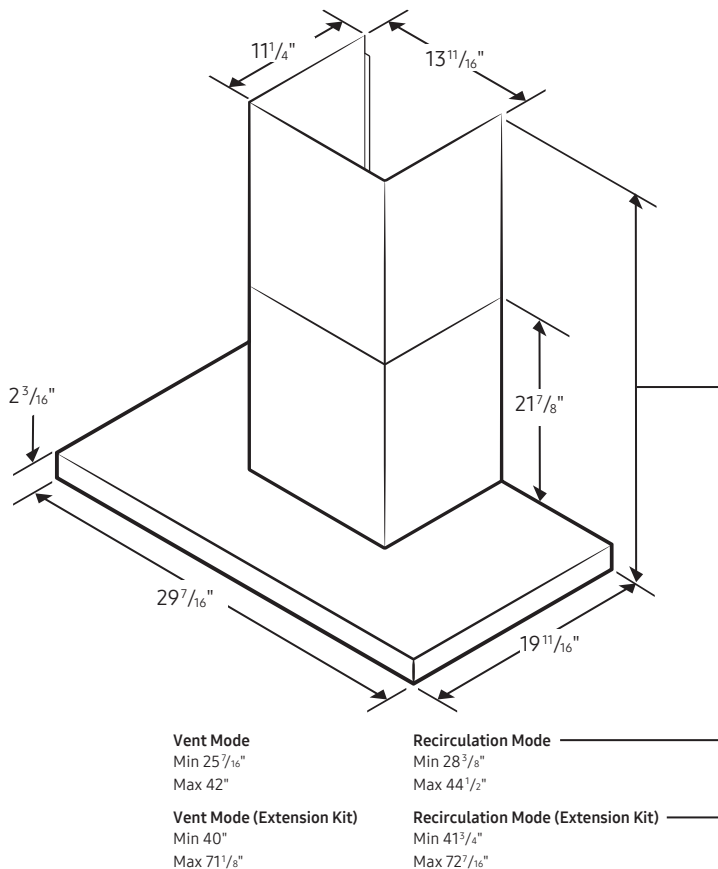

Warranty

Two (2) Years Parts and Labor*

*Effective for purchases made between 3/1/23 - 9/30/23; proof of purchase required.

Product Dimensions & Weight (WxHxD)

Outside (Max) Hood Dimensions:

29⁷/₁₆" x 25⁷/₁₆" x 19¹¹/₁₆"

Weight: 33.3 lbs

Shipping Dimensions & Weight (WxHxD)

Dimensions:

33³/₁₆" x 25²⁵/₃₂" x 19¹¹/₁₆"

Weight: 57.1 lbs

Dimensions and Clearance

Color

Clean White Panel/
Stainless Steel Duct