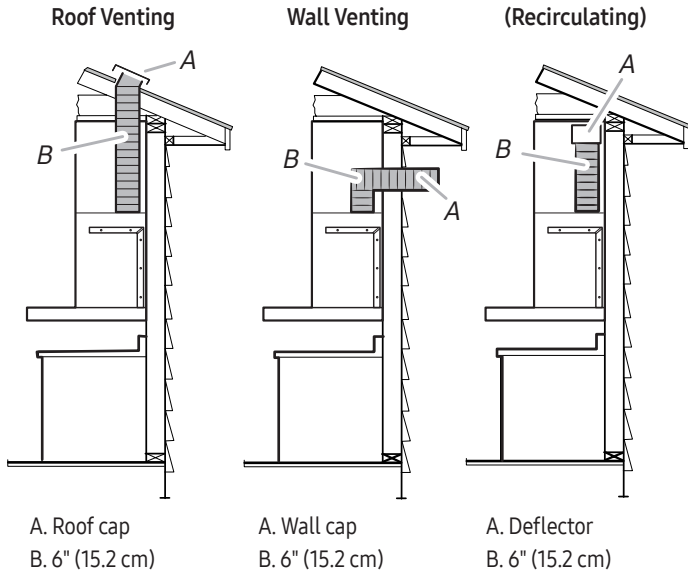

Convenience

- LED Bar Lighting
- Easy-to-Clean Baffle Filters

ADA Compliant

NK30CB600W

SAMSUNG

30" Range Hood

Venting Methods

Total Power
210W

Weight: 33.3 lbs

Shipping Dimensions & Weight (WxHxD)

Dimensions:

33³/₁₆" x 25²⁵/₃₂" x 19¹¹/₁₆"

Weight: 57.1 lbs

Dimensions and Clearance

Color

Clean White Panel/
Stainless Steel Duct