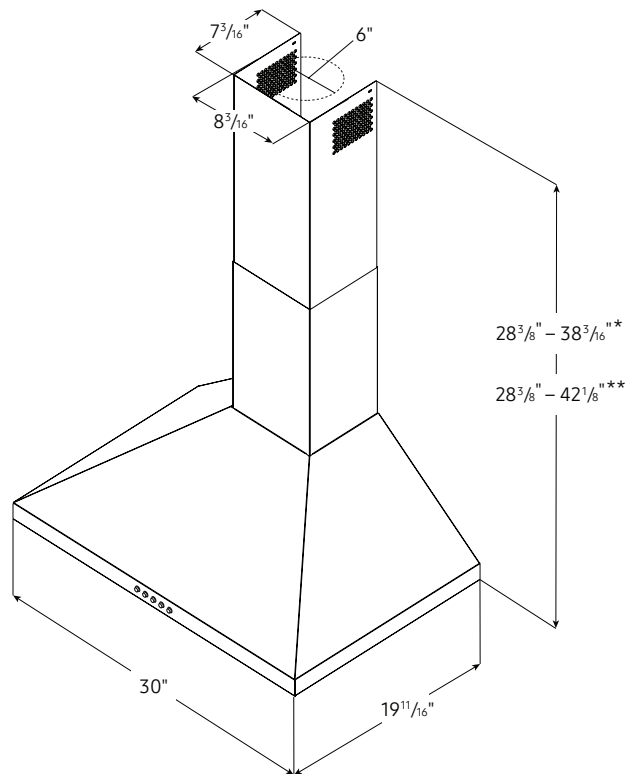

Dimensions and Clearance

* For Vented Installation

** For Non-Vented Recirculating Installation