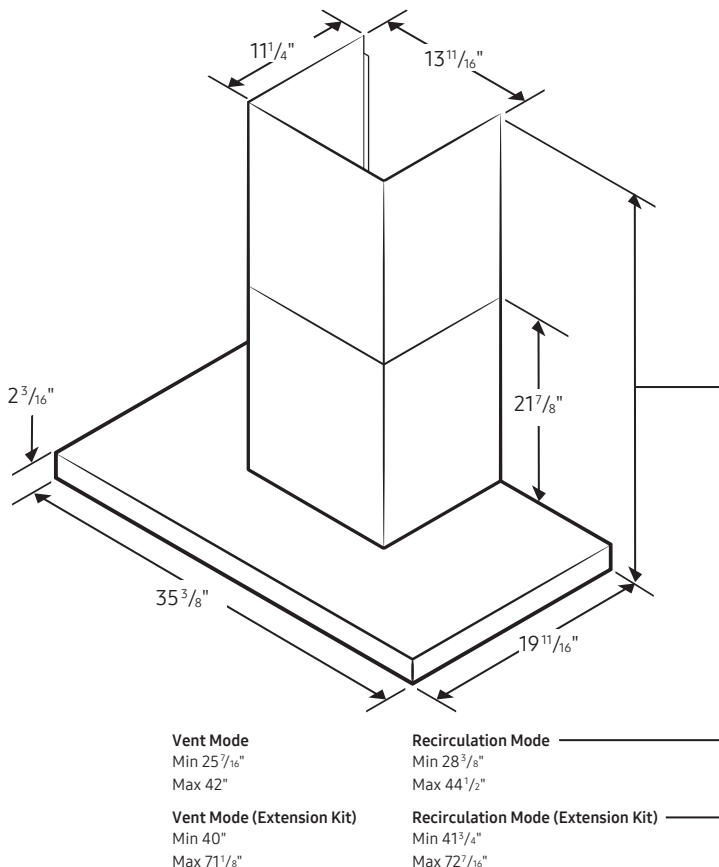

### Product Dimensions & Weight (WxHxD)

Outside (Max) Hood Dimensions:

35<sup>3</sup>/<sub>8</sub>" x 25<sup>7</sup>/<sub>16</sub>" x 19<sup>11</sup>/<sub>16</sub>"

Weight: 35.7 lbs

### Dimensions and Clearance

### Shipping Dimensions & Weight (WxHxD)

Dimensions:

38<sup>45</sup>/<sub>64</sub>" x 25<sup>25</sup>/<sub>32</sub>" x 19<sup>11</sup>/<sub>16</sub>"

Weight: 60.6 lbs