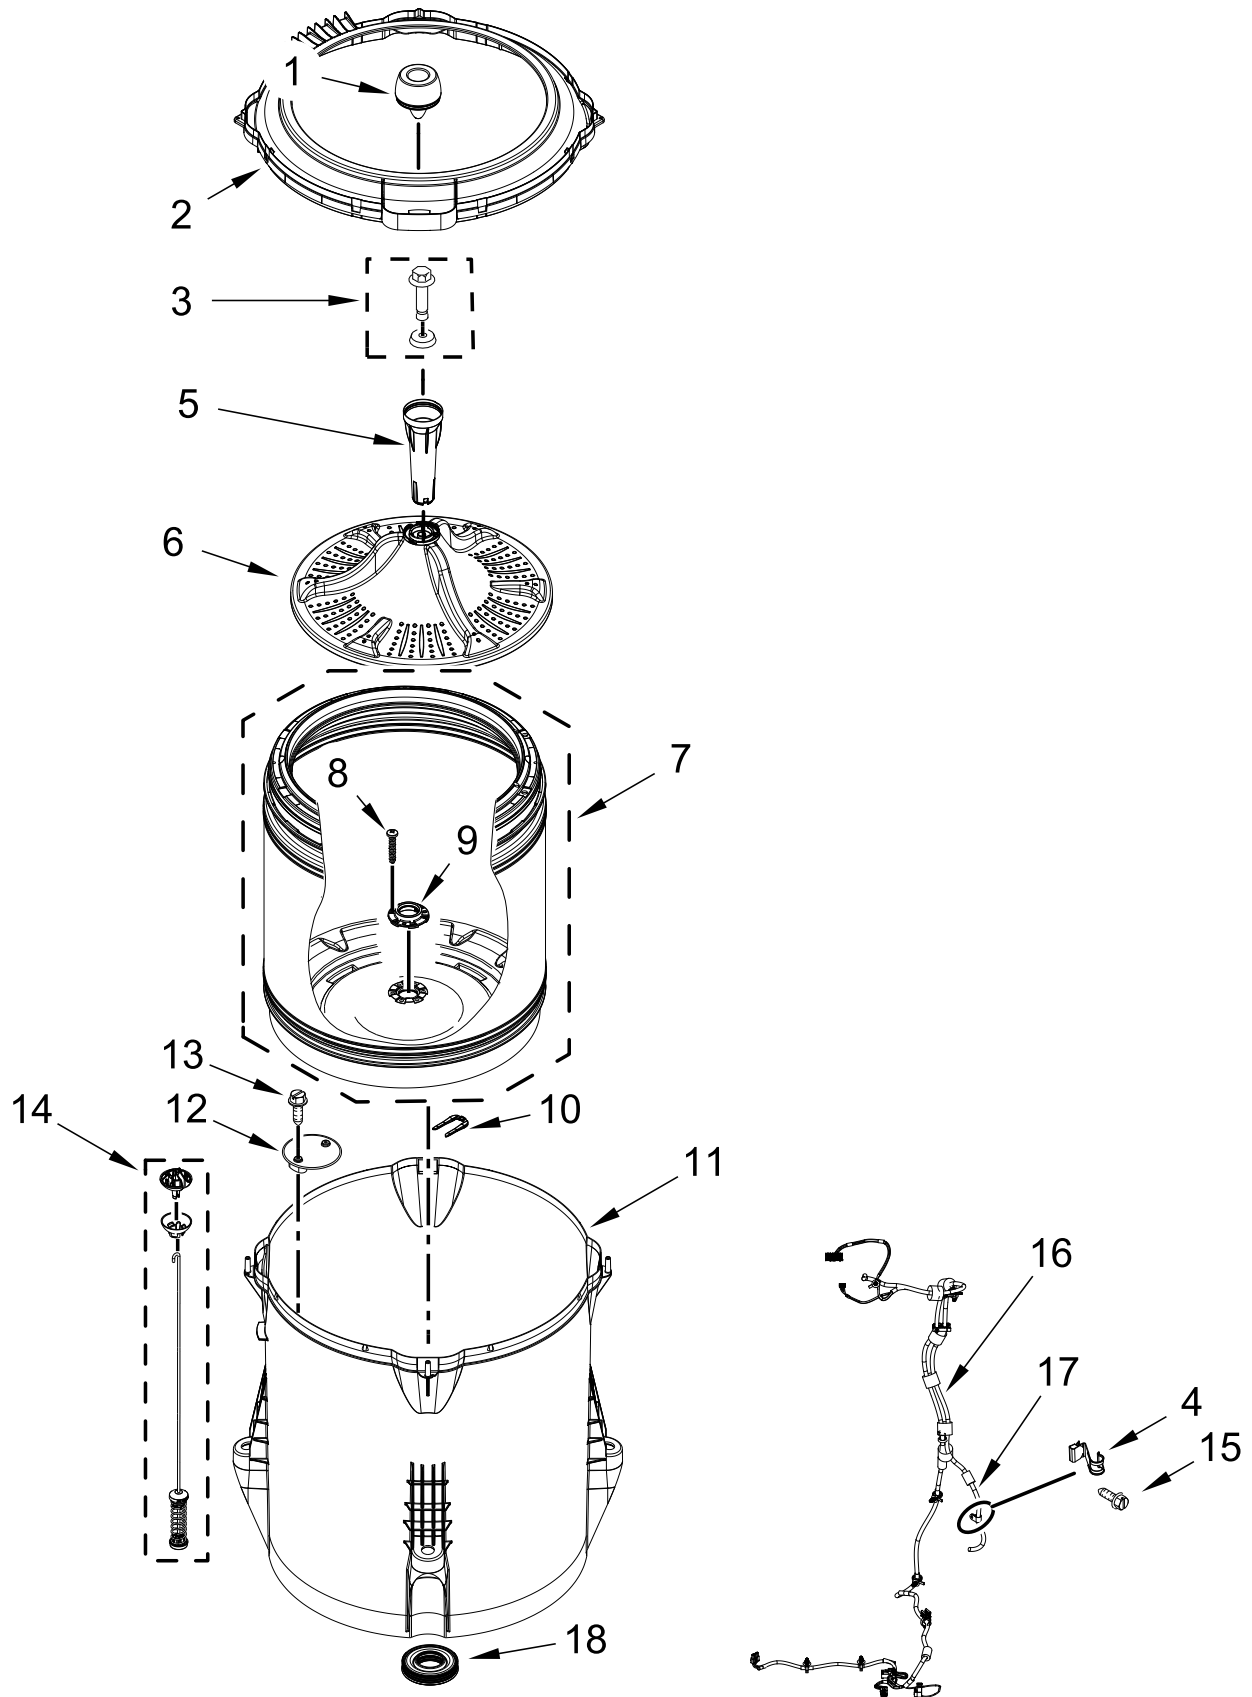

BASKET AND TUB PARTS

BASKET AND TUB PARTS

<u>Illus.</u> <u>No.</u>	<u>Part No.</u>	<u>Description</u>	<u>Illus.</u> <u>No.</u>	<u>Part No.</u>	<u>Description</u>	<u>Illus.</u> <u>No.</u>	<u>Part No.</u>	<u>Description</u>
1	W10777969	Dispenser Assembly	10	W11284133	Retainer, Drive Block	16	W11450610	Harness, Lower
2	W11043544	Tub Ring	11	W10238320	Tub	17	W10520039	Hose, Pressure Switch
3	W11121786	Bolt and Washer	12	W10215093	Filter, Drain Pump	18	W10580763	Seal, Tub
4	W11284522	Clip, Harness	13	8533928	Screw			
5	W10680220	Barrel, Agitator	14	W11226768	Damper Assembly, Tub Suspension (Set Of 4-Includes Suspension Bushings and Suspension Balls)			
6	W10680215	Impeller (Washplate)						
7	W11172199	Basket Assembly						
8	8533953	Screw						
9	W10396887	Hub - Driven, Basket	15	8533943	Screw