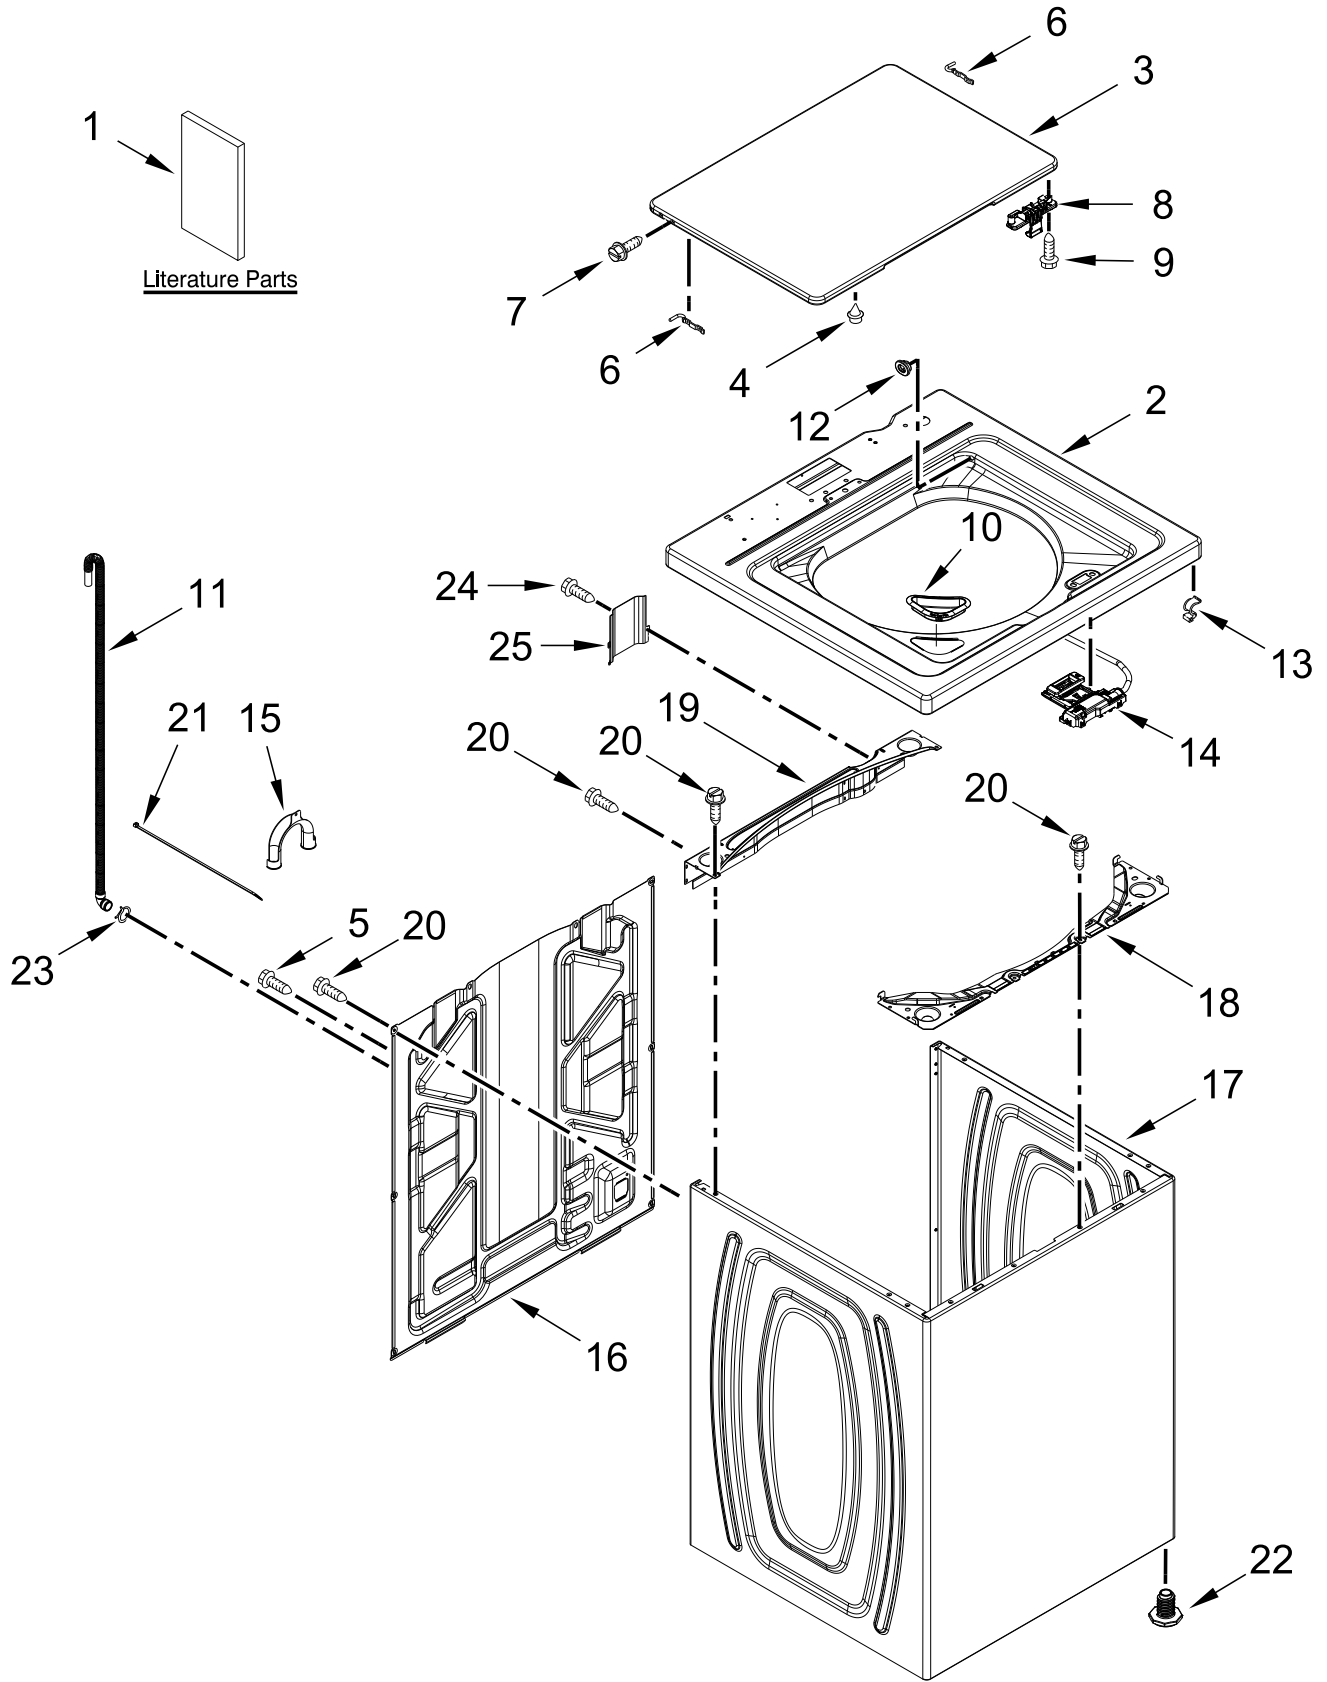

AMANA®

AUTOMATIC WASHER

MODELS:

NTW4519JW2 (White)

TOP AND CABINET PARTS

TOP AND CABINET PARTS

<u>Illus. No.</u>	<u>Part No.</u>	<u>Description</u>	<u>Illus. No.</u>	<u>Part No.</u>	<u>Description</u>	<u>Illus. No.</u>	<u>Part No.</u>	<u>Description</u>
1		Literature Parts	7	W10119872	Screw	18	W10215098	Brace, Cabinet Top - Front
	W10240509	Installation Instructions	8		Strike, Lid Lock	19	W10512626	Channel, Top Rear
	W11578293	Owners Manual		W10714899	White	20	W10660565	Screw
	W11448643	Tech Sheet	9	W10273971	Screw	21	W10339879	Tie, Cable
	W11549397	Energy Guide	10	W10192089	Dispenser, Bleach	22	W11179235	Foot Assembly, Leveling
2		Top	11	W11203364	Hose, Outer Drain Assembly	23	356138	Clamp, Hose
	W10686446	White	12	21258	Bearing, Lid Hinge	24	3400076	Screw
3		Assembly, Lid	13	90016	Clip, Harness	25	W10676061	Cover, Harness
	W10027624	White	14	W10682535	Latch, Lid Lock Assembly			
4	9724509	Bumper	15	W10280024	U-Bend, Drain Hose			
5	9740848	Screw	16	W11417173	Panel, Rear			
6	91770	Hinge, Lid (Left Hand)	17		Cabinet			
	54583	Hinge, Lid (Right Hand)		W10478060	White			

CONTROLS AND WATER INLET PARTS

CONTROLS AND WATER INLET PARTS

<u>Illus.</u> <u>No.</u>	<u>Part No.</u>	<u>Description</u>	<u>Illus.</u> <u>No.</u>	<u>Part No.</u>	<u>Description</u>	<u>Illus.</u> <u>No.</u>	<u>Part No.</u>	<u>Description</u>
1	W11333852	Panel, Console	8	W10339680	Cable Tie	15	W10869800	Inlet Assembly, Water
2		Assembly, Timer Knob	9	W10711784	Cord, Power	16	W10868094	Harness, Valve
	W10711289	White	10	3400076	Screw	17	W10213953	Screw
3		Assembly, Control Knob	11	W11578563	Control Unit Assembly, Machine and Motor	18	W10694671	Harness, Upper
	W10453947	White	12	W10414411	Switch, Rotary Encoder (5 Position)	19	W10660565	Screw
4	8536939	Clip, Spring						
5	8312709	Clip, Console	13	W10414381	Switch, Rotary Encoder (2 Position)			
6	W10298336	Nut, "U"						
7	W10409320	Panel, Console Rear Cover	14	W10414398	Switch, Rotary Encoder (4 Position)			