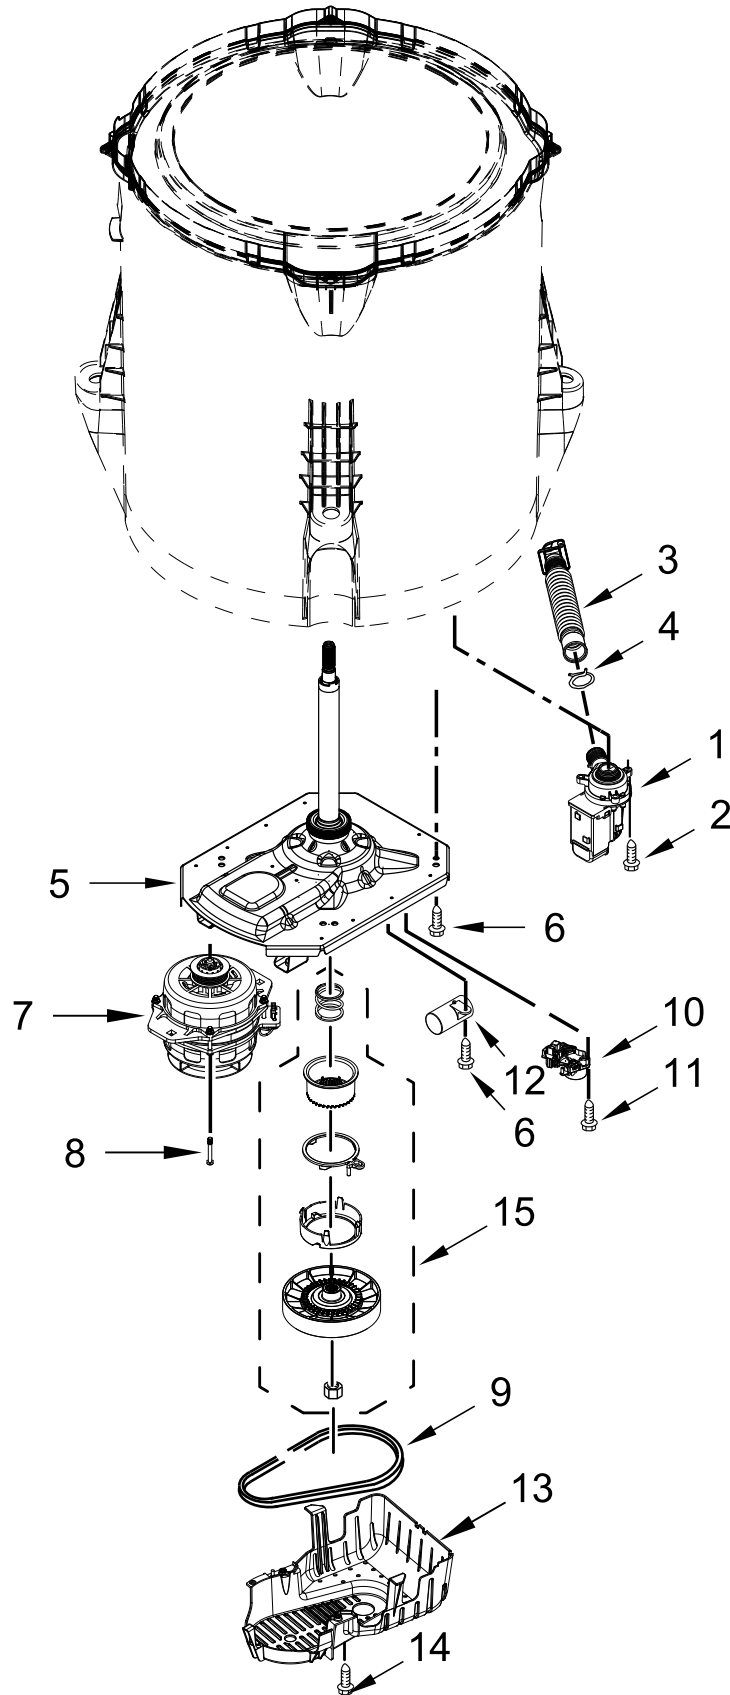

GEARCASE, MOTOR AND PUMP PARTS

GEARCASE, MOTOR AND PUMP PARTS

<u>Illus.</u> <u>No.</u>	<u>Part No.</u>	<u>Description</u>	<u>Illus.</u> <u>No.</u>	<u>Part No.</u>	<u>Description</u>	<u>Illus.</u> <u>No.</u>	<u>Part No.</u>	<u>Description</u>
1	W10775446	Pump Assembly, Drain	6	W10249633	Screw	12	W11162561	Capacitor, Motor Run
2	W10004910	Screw	7	W11222394	Motor, Drive	13	W11087188	Shield, Pulley Cover
3	W10763078	Hose, Inner Drain Assembly	8	W10094780	Screw	14	357640	Screw
4	8317496	Clamp, Hose	9	W10808317	Belt, Drive	15	W10721967	Splutch Kit (60Hz)
5	W10870912	Gearcase Assembly	10	W11398781	Actuator, Shift			
			11	9741052	Screw