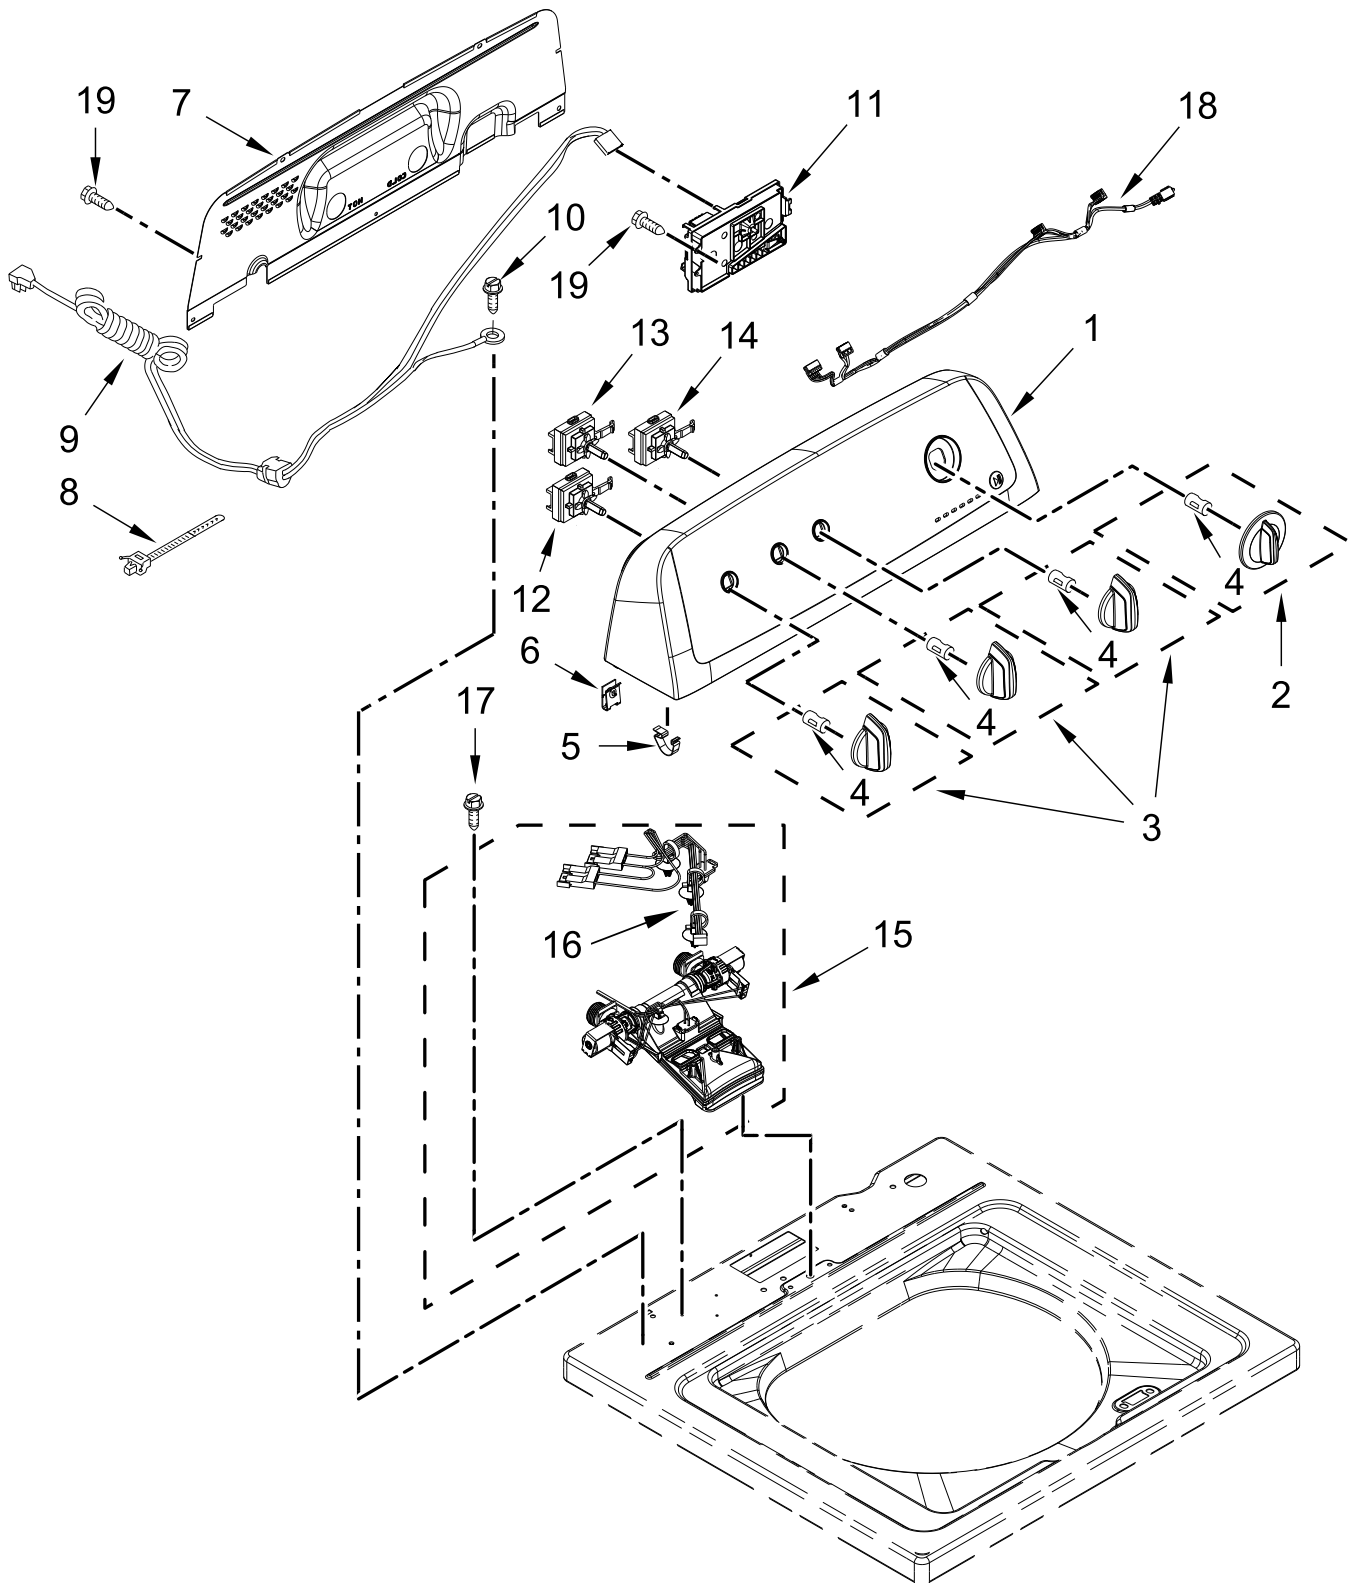

AMANA®

AUTOMATIC WASHER

MODELS:

NTW4519JW2 (White)

TOP AND CABINET PARTS

TOP AND CABINET PARTS

<u>Illus. No.</u>	<u>Part No.</u>	<u>Description</u>	<u>Illus. No.</u>	<u>Part No.</u>	<u>Description</u>	<u>Illus. No.</u>	<u>Part No.</u>	<u>Description</u>
1		Literature Parts	7	W10119872	Screw	18	W10215098	Brace, Cabinet Top - Front
	W10240509	Installation Instructions	8		Strike, Lid Lock	19	W10512626	Channel, Top Rear
	W11578293	Owners Manual		W10714899	White	20	W10660565	Screw
	W11448643	Tech Sheet	9	W10273971	Screw	21	W10339879	Tie, Cable
	W11549397	Energy Guide	10	W10192089	Dispenser, Bleach	22	W11179235	Foot Assembly, Leveling
2		Top	11	W11203364	Hose, Outer Drain Assembly	23	356138	Clamp, Hose
	W10686446	White	12	21258	Bearing, Lid Hinge	24	3400076	Screw
3		Assembly, Lid	13	90016	Clip, Harness	25	W10676061	Cover, Harness
	W10027624	White	14	W10682535	Latch, Lid Lock Assembly			
4	9724509	Bumper	15	W10280024	U-Bend, Drain Hose			
5	9740848	Screw	16	W11417173	Panel, Rear			
6	91770	Hinge, Lid (Left Hand)	17		Cabinet			
	54583	Hinge, Lid (Right Hand)		W10478060	White			

CONTROLS AND WATER INLET PARTS

CONTROLS AND WATER INLET PARTS

<u>Illus.</u> <u>No.</u>	<u>Part No.</u>	<u>Description</u>	<u>Illus.</u> <u>No.</u>	<u>Part No.</u>	<u>Description</u>	<u>Illus.</u> <u>No.</u>	<u>Part No.</u>	<u>Description</u>
1	W11333852	Panel, Console	8	W10339680	Cable Tie	15	W10869800	Inlet Assembly, Water
2		Assembly, Timer Knob	9	W10711784	Cord, Power	16	W10868094	Harness, Valve
	W10711289	White	10	3400076	Screw	17	W10213953	Screw
3		Assembly, Control Knob	11	W11578563	Control Unit Assembly, Machine and Motor	18	W10694671	Harness, Upper
	W10453947	White	12	W10414411	Switch, Rotary Encoder (5 Position)	19	W10660565	Screw
4	8536939	Clip, Spring						
5	8312709	Clip, Console	13	W10414381	Switch, Rotary Encoder (2 Position)			
6	W10298336	Nut, "U"						
7	W10409320	Panel, Console Rear Cover	14	W10414398	Switch, Rotary Encoder (4 Position)			