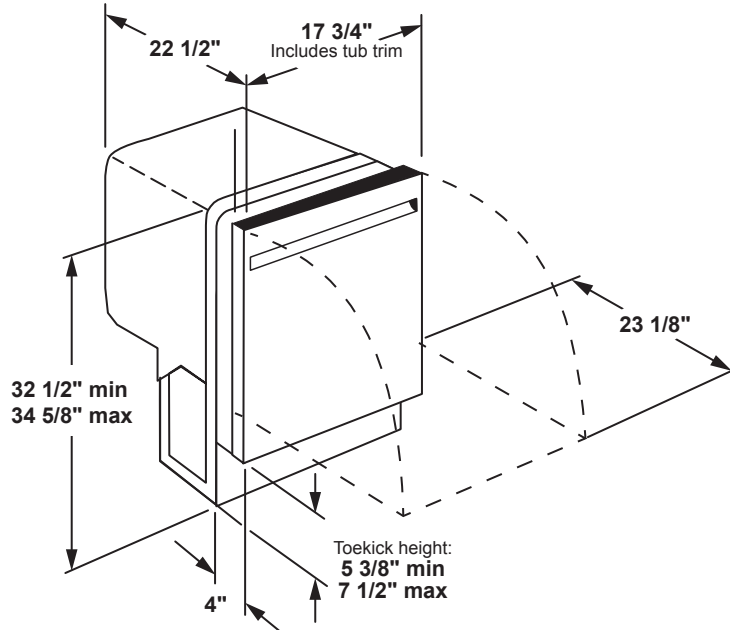

PDT145SGL/SSL

GE Profile™ Series 18" Dishwasher

DIMENSIONS AND INSTALLATION INFORMATION (IN INCHES)

ELECTRICAL RATING

Voltage AC.....120
 Hertz.....60
 Total connected load amperage.....8.9

For use on adequately wired 120-volt, 15-amp circuit having 2-wire service with a separate ground wire. This appliance must be grounded for safe operation.

As an ENERGY STAR® partner, GE has determined that this product meets the ENERGY STAR guidelines for energy efficiency.

PDT145SGL/SSL

GE Profile™ Series 18" Dishwasher

FEATURES AND BENEFITS

ADA Compliant with Low-Profile Installation – Great for 34" counter top heights and raised subfloors