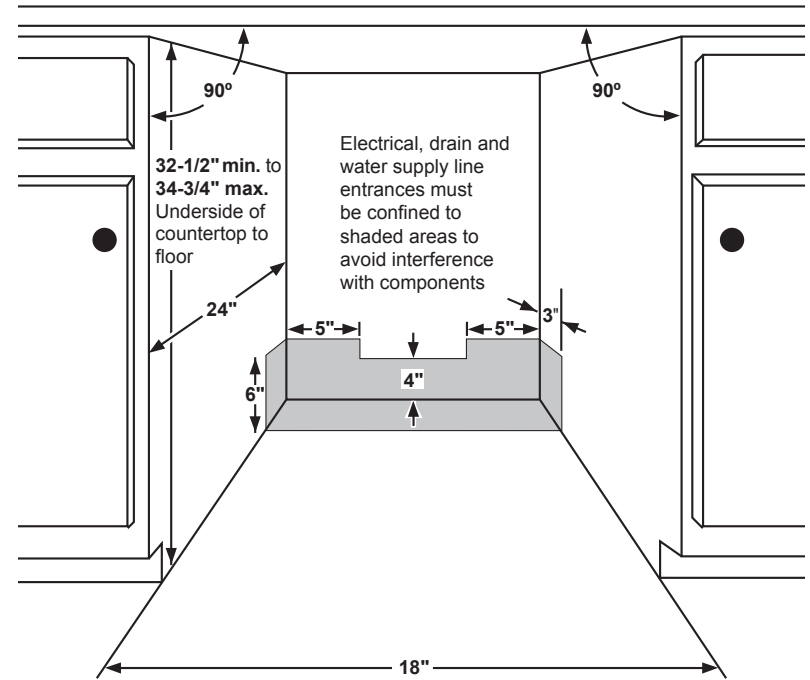

PDT145SGL/SSL

GE Profile™ Series 18" Dishwasher

DIMENSIONS AND INSTALLATION INFORMATION (IN INCHES)

ELECTRICAL RATING

Voltage AC.....120
 Hertz.....60
 Total connected load amperage.....8.9

For use on adequately wired 120-volt, 15-amp circuit having 2-wire service with a separate ground wire. This appliance must be grounded for safe operation.

As an ENERGY STAR® partner, GE has determined that this product meets the ENERGY STAR guidelines for energy efficiency.

PDT145SGL/SSL

GE Profile™ Series 18" Dishwasher

FEATURES AND BENEFITS

ADA Compliant with Low-Profile Installation – Great for 34" counter top heights and raised subfloors