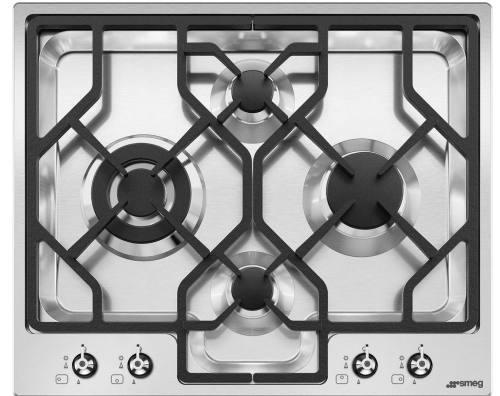

# PGFU24X

Product family  
Installation  
Dimensions  
Power supply  
Type  
EAN code

Cooktop  
Ultra-low profile  
24"  
Gas  
Gas  
8017709299712

## Aesthetic

Aesthetics  
Color  
Finishing  
Material  
Stainless steel type  
Grates  
Burners material  
Control setting type  
Controls position  
No. of controls  
Controls color  
Silkscreen color

Classic  
Stainless steel  
Satin  
Stainless steel  
Brushed  
Cast iron  
Aluminum  
Control knobs  
Front  
4  
Stainless steel effect  
Black