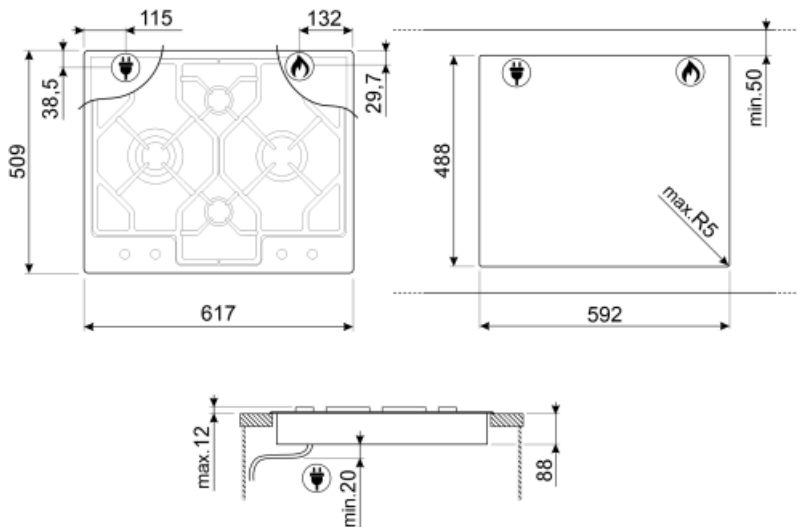

Accessories Included

Cast iron wok support 1

Electrical Connection

Plug	(B) USA 120V	Frequency	60 Hz
Voltage	120 V	Power cord length	47 1/4 "
Electric cable type	Single phase	Plug	B

Gas Connection

Gas Type	G20 Natural gas	Other gas nozzles included	G30 LPG liquid gas
Gas connection	Cylindric	Gas nominal rating	9500 W