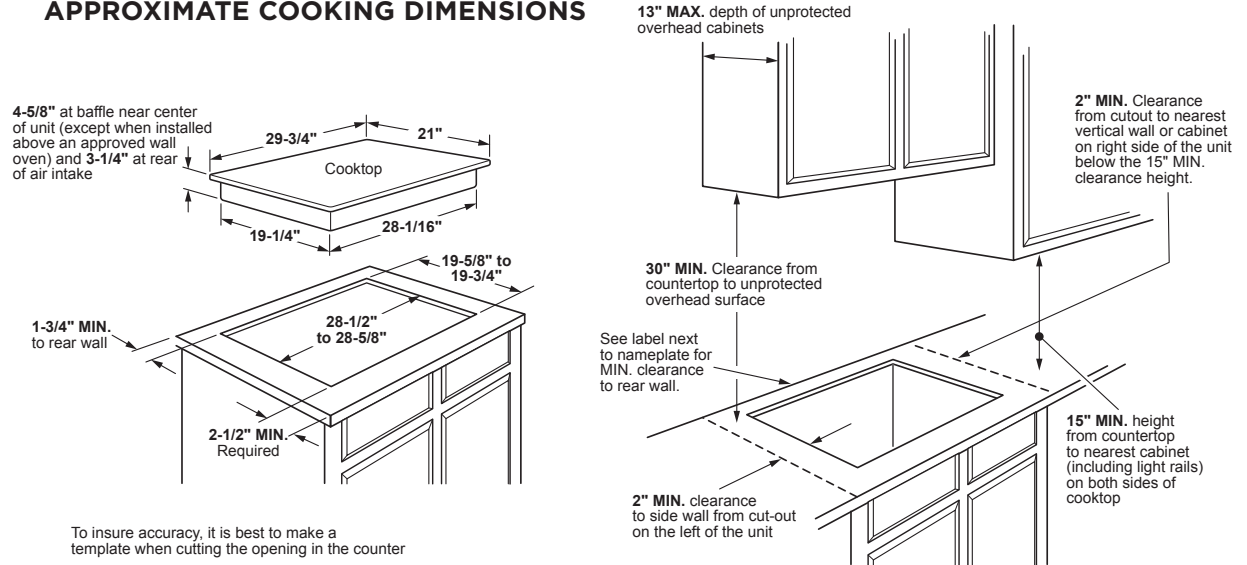

NOTE: 30" induction cooktops are approved for use over select GE 27" and GE 30" Single Wall Ovens and Warming Drawers. Refer to cooktop and wall oven/warming drawer installation instructions packed with product for current dimensional data. If installed with a GE Telescopic Downdraft System, consult both the cooktop and downdraft installation instructions packed with product before installing. Cooktop gas/electric supply may need to be re-routed to install downdraft. The countertop cutout requires 23-1/2" minimum flat countertop surface and 25" minimum total countertop depth. In addition, other clearances to front edge of the countertop must be considered. **Before installing, consult installation instructions packed with product for current dimensional data.**

CUTOUT FILLER TRIM KIT: A filler trim kit is available for use if your countertop cutout is larger than the dimension shown, up to 29-13/16" x 20-7/16". Order JXTR32B for black or JXTR32W for white, to reduce the cutout opening for installation of this cooktop. These kits may be ordered from your GE Appliances Dealer.

APPROXIMATE COOKING DIMENSIONS