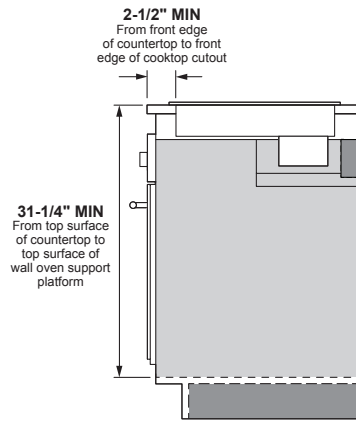

INSTALLATION ABOVE A WALL OVEN

KW RATING	
240V	7.4
208V	6.4
AMPERAGE	
240V	40 Amps*
208V	40 Amps*

*NOTE: Check local codes for required breaker size.

For answers to your Monogram, GE Café™, GE Profile™ or GE Appliances product questions, visit our website at geappliances.com or call GE Answer Center® Service, 800.626.2000.