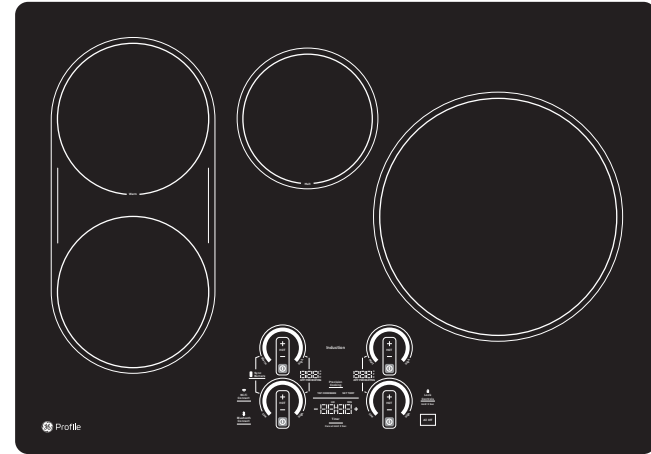

PHP9030DT

GE Profile™ 30" Built-In Touch-Control Induction Cooktop

FEATURES AND BENEFITS

Maximum Responsiveness - 19 Control Levels

Power Boil

Precision Temperature Control

Guided Cooking

Easy Clean Surface

Safe Surface

Most Efficient Heating

Synchronized Elements

Chef Connect

Smart Cookware Rebate for 11" Smart Pan

Timer

Built-in WiFi

Control Lock

Fit Guarantee

Model PHP9030DTBB - Black on black

SMART COOKWARE REBATE

Smart pans pair with this smart cooktop to ensure you get the perfect cooking results. Earn a rebate for a free 11" Hestan Cue Smart Pan.