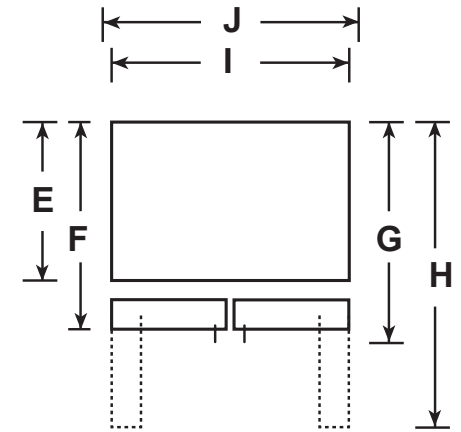

PJE23BYWFS

GE Profile™ Series ENERGY STAR® 23.2 Cu. Ft. Counter-Depth 4-Door Dual-Dispense AutoFill Pitcher French-Door Refrigerator

DIMENSIONS AND INSTALLATION INFORMATION (IN INCHES)

Overall Dimensions	A Overall Height to top of door (in)	69 7/8
	B Height to top of hinge cover (in)	69 3/4
	C Height to top of case (in)	68 5/8
	D Hinge Cover Depth from Case Flange (in)	6
	E Case Depth without door (in)	24 1/2
	F Case Depth without Door Handle (in)	29 1/4
	G Overall Case Depth with Door Handle (in)	31 3/4
	H Depth with FF Door open 90 deg (in)	43 3/8
	I Case Width (in)	35 5/8
	J Width with door open 90 deg including handle (in)	44 7/8
	K Top endcap of FZ drawer to floor (in)	24 1/2
	L Top endcap of Middle drawer to floor (in)	33 1/2
	M End cap to End cap height of middle drawer (in)	8 5/8

GE Profile™ Series ENERGY STAR® 23.2 Cu. Ft. Counter-Depth 4-Door Dual-Dispense AutoFill Pitcher French-Door Refrigerator

FEATURES AND BENEFITS

Total Capacity – 23.2 Cu. Ft.

FF Capacity – 13.51 Cu. Ft.

Convertible Compartment – 2.93 Cu. Ft.