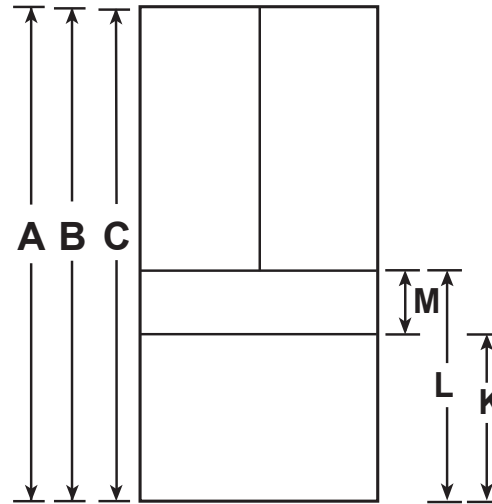

PJE23BYWFS

GE Profile™ Series ENERGY STAR® 23.2 Cu. Ft. Counter-Depth 4-Door Dual-Dispense AutoFill Pitcher French-Door Refrigerator

DIMENSIONS AND INSTALLATION INFORMATION (IN INCHES)

Overall Dimensions	A Overall Height to top of door (in)	69 7/8
	B Height to top of hinge cover (in)	69 3/4
	C Height to top of case (in)	68 5/8
	D Hinge Cover Depth from Case Flange (in)	6
	E Case Depth without door (in)	24 1/2
	F Case Depth without Door Handle (in)	29 1/4
	G Overall Case Depth with Door Handle (in)	31 3/4
	H Depth with FF Door open 90 deg (in)	43 3/8
	I Case Width (in)	35 5/8
	J Width with door open 90 deg including handle (in)	44 7/8
	K Top endcap of FZ drawer to floor (in)	24 1/2
	L Top endcap of Middle drawer to floor (in)	33 1/2
	M End cap to End cap height of middle drawer (in)	8 5/8

GE Profile™ Series ENERGY STAR® 23.2 Cu. Ft. Counter-Depth 4-Door Dual-Dispense AutoFill Pitcher French-Door Refrigerator

FEATURES AND BENEFITS

Total Capacity – 23.2 Cu. Ft.

FF Capacity – 13.51 Cu. Ft.

Convertible Compartment – 2.93 Cu. Ft.