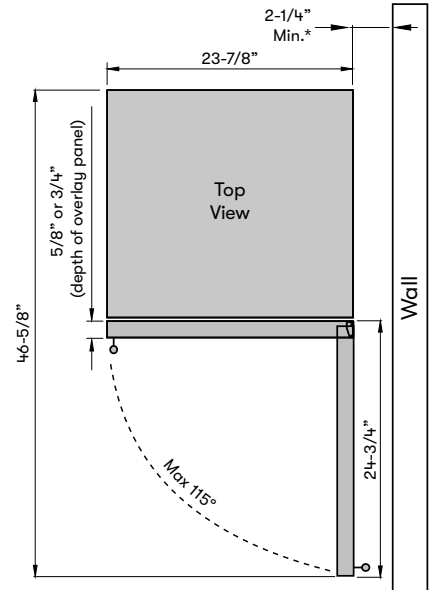

AC POWER 115V, 60Hz at Max. 1.5A

OPTIONAL ACCESSORIES

Contemporary Handle PRHAN-C101 (Stainless Steel)
Contemporary Handle PRHAN-C102 (Brushed Gold)
Contemporary Handle PRHAN-C104 (Matte Black)
Pro Handle PRHAN-C001 (Stainless Steel)
Pro Handle PRHAN-C003 (Brushed Gold)
Pro Handle PRHAN-C004 (Matte Black)
Solid Panel Ready Door** PRPNLC24A
Glass Shelf 50150027

WARRANTY 2 years parts, 2 years labor
5 years compressor

*Depth dimension based on 3/4" thick panel

**Prefer a solid door panel? We've got you covered. Purchase the solid panel ready door, pictured on page 1, for a more integrated installation. See *solid panel ready door spec* for more information.

*When using an optional Zephyr handle