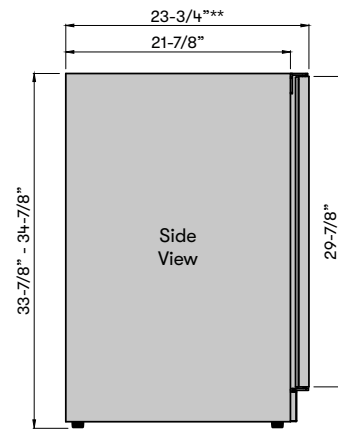

***Depth with 3/4" thick overlay panel