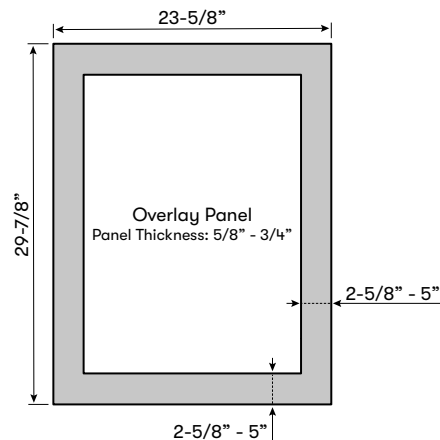

MODEL

Single Zone Beverage Cooler PRB24C01CPG

Size 24"
Dimensions 23-7/8"W x 33-7/8"H x 23-3/4"D*
Weight 110lbs.
Installation Type Compact / Built-in / Freestanding
Refrigerant Type R600a

FEATURES

Capacity 7 bottles (750 ml), 108 12oz cans or 13 bottles (750 ml), 80 12oz cans
Volume 5.6 cu/ft
Temperature Range 34° - 50° F
Sound Level 39 dBA
Door Finish Panel Ready + Glass
Cabinet Finish Black
Interior Finish Black
Field-Reversible Door Yes
Zero-Clearance Door Hinges Yes
Door Glass Dual-pane, Low-E Argon-filled
Shelving - Wood 1 full-extension, black wood rack
Shelving - Beverage 1 adjustable, transparent-gray glass retractable quarter-shelf
Controls 3-Color Electronic Touch
Lighting 3-Color LED Light Strips
 Cloud White, Deep Blue, Amber
Four Light Levels Yes
Panel Ready Yes, 5/8" or 3/4" thickness (panel not included)
Door Open Alarm Yes, after 3 minutes
Door Lock Yes
Sabbath Mode Yes
Air Filtration Yes, w/ carbon filter
PreciseTemp™ Yes
Active Cooling Technology Yes
Vibration Dampening System Yes