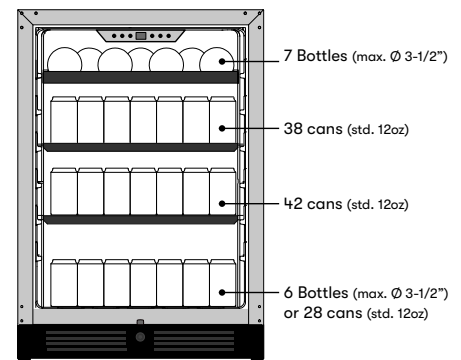

MODEL

Single Zone Beverage Cooler PRB24C01CPG

Size 24"
Dimensions 23-7/8"W x 33-7/8"H x 23-3/4"D*
Weight 110lbs.
Installation Type Compact / Built-in / Freestanding
Refrigerant Type R600a

FEATURES

Capacity 7 bottles (750 ml), 108 12oz cans or 13 bottles (750 ml), 80 12oz cans
Volume 5.6 cu/ft
Temperature Range 34° - 50° F
Sound Level 39 dBA
Door Finish Panel Ready + Glass
Cabinet Finish Black
Interior Finish Black
Field-Reversible Door Yes
Zero-Clearance Door Hinges Yes
Door Glass Dual-pane, Low-E Argon-filled
Shelving - Wood 1 full-extension, black wood rack
Shelving - Beverage 1 adjustable, transparent-gray glass retractable quarter-shelf
Controls 3-Color Electronic Touch
Lighting 3-Color LED Light Strips
 Cloud White, Deep Blue, Amber
Four Light Levels Yes
Panel Ready Yes, 5/8" or 3/4" thickness (panel not included)
Door Open Alarm Yes, after 3 minutes
Door Lock Yes
Sabbath Mode Yes
Air Filtration Yes, w/ carbon filter
PreciseTemp™ Yes
Active Cooling Technology Yes
Vibration Dampening System Yes

WARRANTY 2 years parts, 2 years labor
 5 years compressor

*Depth dimension based on 3/4" thick panel

**Prefer a solid door panel? We've got you covered. Purchase the solid panel ready door, pictured on page 1, for a more integrated installation. See *solid panel ready door spec* for more information.

*When using an optional Zephyr handle

***Depth with 3/4" thick overlay panel

Transforming the Kitchen through Design, Discovery, and Care

Specifications subject to change, check zephyronline.com for up-to-date information.
 Zephyr | 2277 Harbor Bay Parkway, Alameda, CA 94502 | 888.880.8368