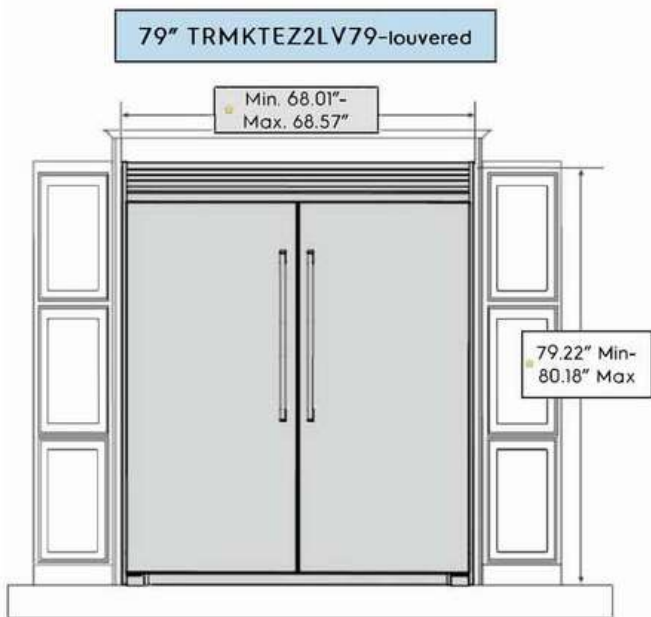

Total Number of Door Bins 5

Number of Adjustable Shelves 2

Number of Fixed Shelves 1

Number of Pull Out Shelves 1

Number of Crispers 2

Dimensions and Volume

Height With Hinge 72 1/2"

Height Without Hinge 71 1/2"

Width of Cabinet 32 7/8"

Depth With Door 27"

Depth With Door 90° Open 58 1/4"

Fresh Food Capacity 18.9 Cu. Ft.

Total Capacity 18.9 Cu. Ft.

General Specifications

Annual Energy 218 kWh

Condenser Type Dynamic

Installation Diagram

Recommended cutout size for kitchen cabinets:
 Height: 75" +/- 0.06"
 Width: 66.25" +/- 0.032"
 Depth: 25.25" minimum

Recommended cutout size for kitchen cabinets:
 Height: 79" +/- 0.06"
 Width: 66.25" +/- 0.032"
 Depth: 25.25" minimum