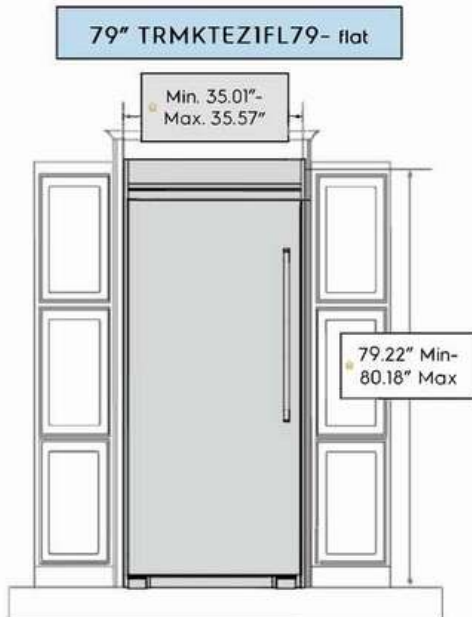

Total Number of Door Bins 5

Number of Adjustable Shelves 2

Number of Fixed Shelves 1

Number of Pull Out Shelves 1

Number of Crispers 2

Dimensions and Volume

Height With Hinge 72 1/2"

Height Without Hinge 71 1/2"

Width of Cabinet 32 7/8"

Depth With Door 27"

Depth With Door 90° Open 58 1/4"

Fresh Food Capacity 18.9 Cu. Ft.

Total Capacity 18.9 Cu. Ft.

General Specifications

Annual Energy 218 kWh

Condenser Type Dynamic

Installation Diagram

Recommended cutout size for kitchen cabinets:
 Height: 75" +/- 0.06"
 Width: 66.25" +/- 0.032"
 Depth: 25.25" minimum

Recommended cutout size for kitchen cabinets:
 Height: 79" +/- 0.06"
 Width: 66.25" +/- 0.032"
 Depth: 25.25" minimum

Recommended cutout size for kitchen cabinets:
 Height: 79" +/- 0.06"
 Width: 66.25" +/- 0.032"
 Depth: 25.25" minimum

Recommended cutout size for kitchen cabinets:
 Height: 79" +/- 0.06"
 Width: 33" +/- 0.032"
 Depth: 25.25" minimum