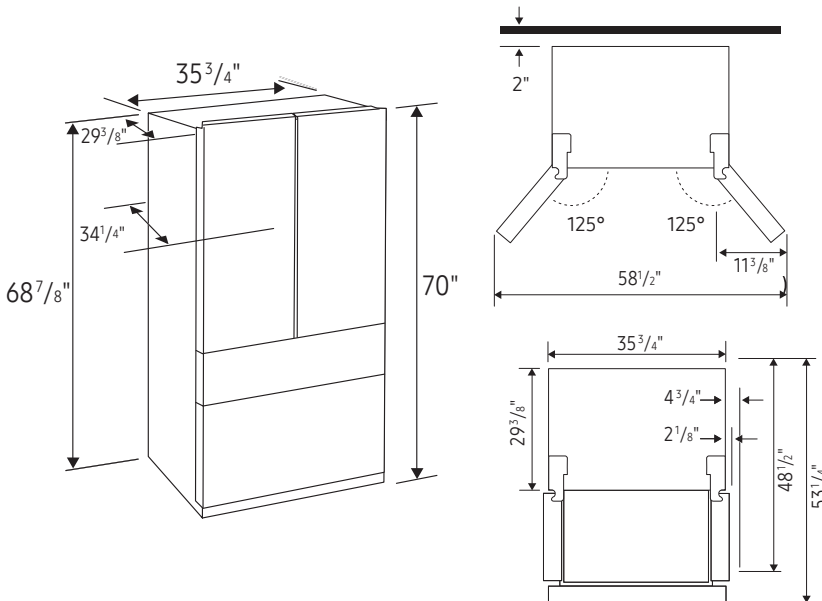

Dimensions

Total Capacity: 28.8 cu. ft.

Refrigerator: 16.7 cu. ft.

- 4 Tempered Glass Spill-Proof Shelves
- 2 Clear Drawers, Including Crisper+
- 6 Door Bins
  - Right: 1 Gallon Bin, 2 Regular Bins
  - Left: 3 Regular Bins
- Surface Lighting

FlexZone™ Drawer: 3.1 cu. ft.

- 5 Temperature Zones
  - Soft Freeze (23°F)
  - Meat/Fish (30°F)
  - Cold Drinks (34°F)
  - Deli/Snacks (37°F)
  - Wine/Party Dishes (41°F)
- 2 Drawer Dividers
- High Efficiency LED Lighting

Freezer: 9.0 cu. ft.

- Dual Ice Maker in Freezer (Cubed Ice AND Ice Bites)
- Ice Bucket with Cover and 1 Scoop
- Produces up to 5.3 lbs ice/day, stores up to 9.9 lbs
- High Efficiency LED Lighting

Accessories

Water Filter: HAF-QIN

Warranty

- One (1) Year Parts and Labor on Refrigerator
- Two (2) Years Parts and Labor on Ice Maker
- Five (5) Years Parts and Labor on Sealed Refrigeration System Only*
- Ten (10) Years Parts and Five (5) Years Labor on Digital Inverter Compressor

*Compressor, evaporator, condenser, drier and connecting tubing.

Product Dimensions

Dimensions (WxHxD with hinges and doors):

35 3/4" x 70" x 34 1/4"

Dimensions (WxHxD without hinges and door):

35 3/4" x 68 7/8" x 29 3/8"

Shipping Dimensions (WxHxD)

Dimensions: 38 1/4" x 75 3/4" x 36 1/4"

Color	Model #	UPC Code	Product & Shipping Weight (lbs)	
Stainless Steel - All Panels	RF29BB8600QL	887276624334	361.6	385.8
White Glass - All Panels	RF29BB860012	887276639840	372.6	396.8
Morning Blue Glass Top Panel with White Glass Middle and Bottom Panels	RF29BB86004M	887276639857	372.6	396.8
Custom Panel-Ready	RF29BB8600AP	887276624327	343.9	368.2