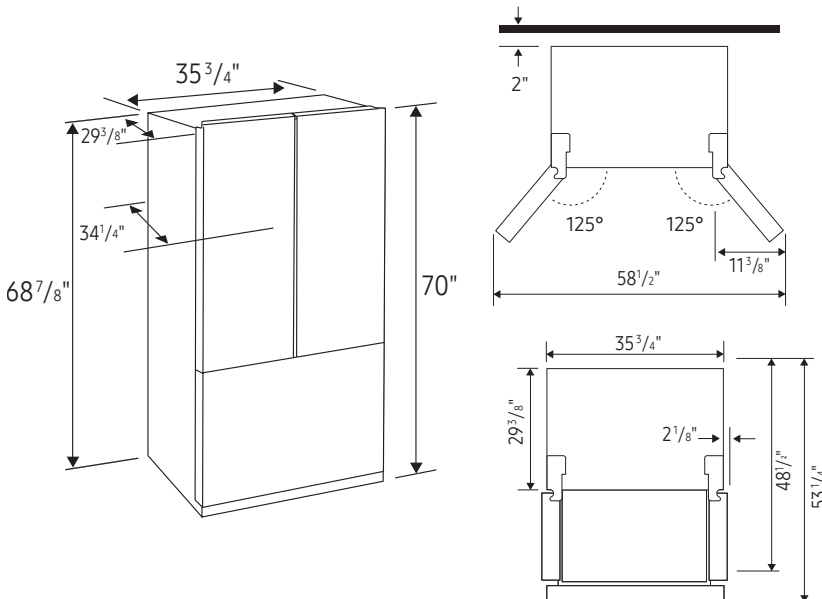

*Compressor, evaporator, condenser, drier and connecting tubing.

Product Dimensions

Dimensions (WxHxD with hinges and doors):
35³/₄" x 70" x 34¹/₄"

Dimensions (WxHxD without hinges and door):
35³/₄" x 68⁷/₈" x 29³/₈"

Shipping Dimensions (WxHxD)

Dimensions: 38¹/₄" x 75³/₄" x 36¹/₄"

Dimensions

| Color | Model # | UPC Code | Product & Shipping Weight (lbs) | |
|---|--------------|--------------|---------------------------------|-------|
| Custom Panel-Ready with Charcoal Glass Family Hub™ Panel | RF30BB6900AC | 887276624433 | 328.5 | 352.7 |
| Custom Panel-Ready with White Glass Family Hub™ Panel | RF30BB6900AW | 887276639932 | 328.5 | 352.7 |
| White Glass Top and Family Hub™ Panels with Matte Gray Glass Bottom Panel | RF30BB69006M | 887276639925 | 346.1 | 370.4 |