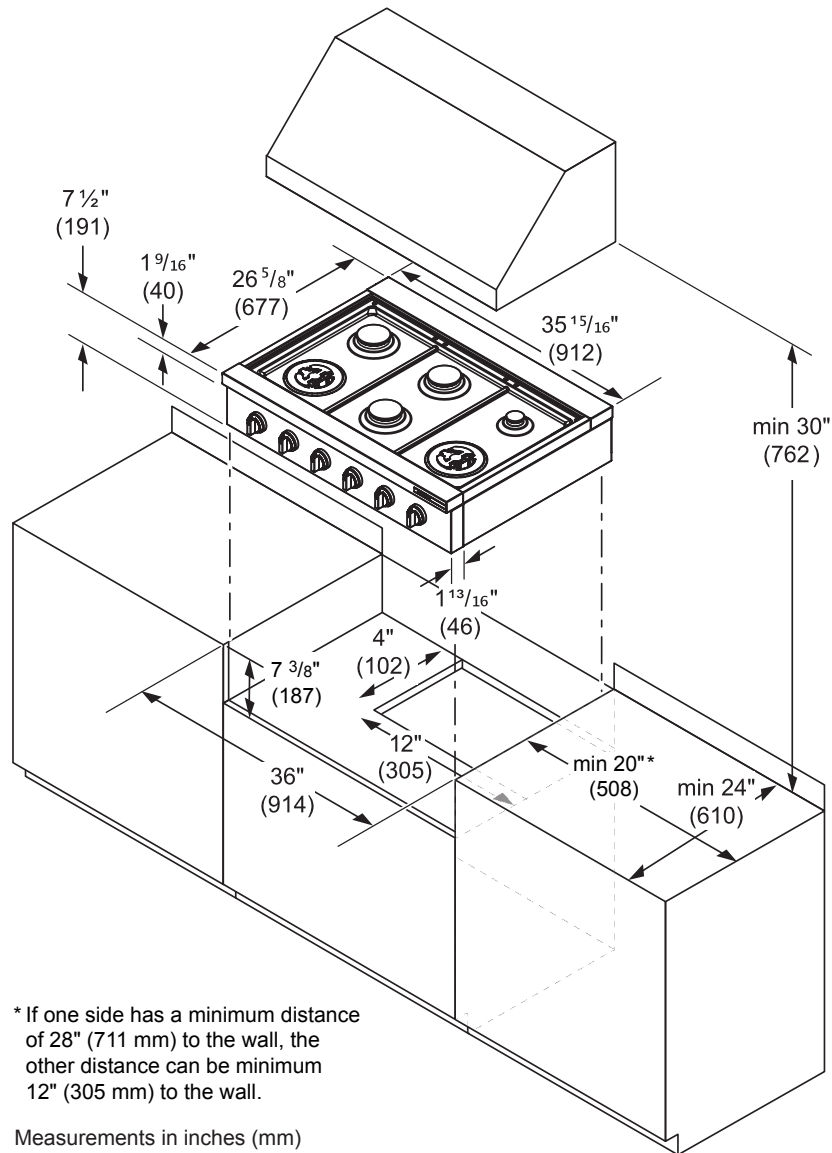

**Notes:** All height, width and depth dimensions are shown in inches. BSH reserves the absolute and unrestricted right to change product materials and specifications, at any time, without notice. Consult the product's installation instructions for final dimensional data and other details prior to making cutout.

## Installation Details

\* If one side has a minimum distance of 28" (711 mm) to the wall, the other distance can be minimum 12" (305 mm) to the wall.

Measurements in inches (mm)

**Accessories:** To purchase Bosch accessories, cleaners & parts please visit [www.bosch-home.com/us/store](http://www.bosch-home.com/us/store) or call 1-800-944-2904 (Mon to Fri 5 am to 6 pm PST, Sat 6 am to 3 pm PST).