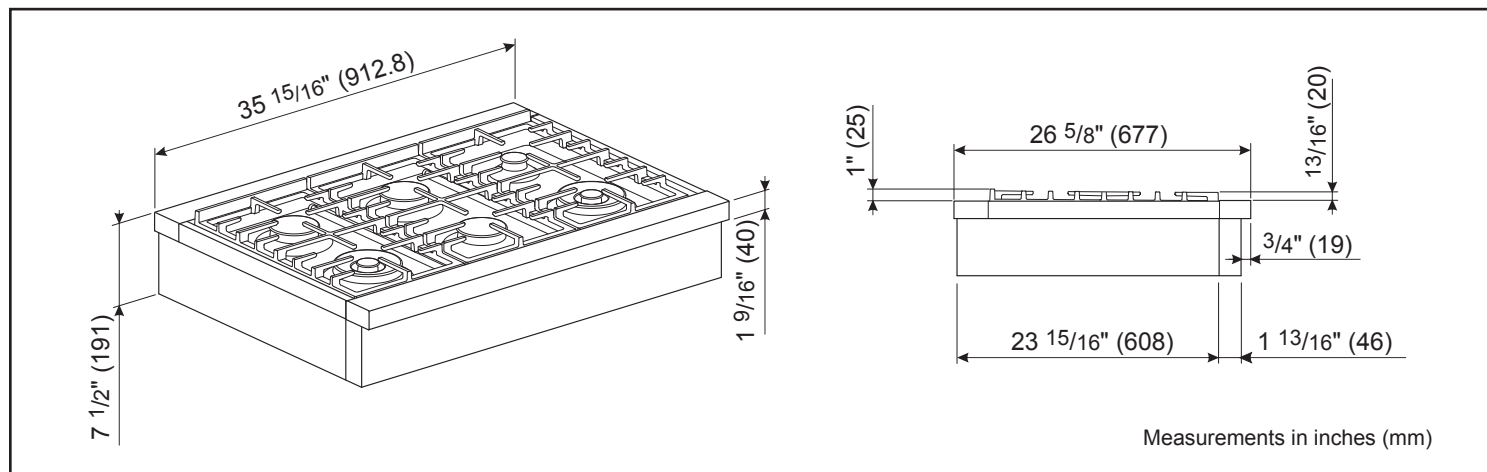

36" Gas Slide-in Rangetop

800 Series – Stainless Steel RGM8658UC

BOSCH

Invented for life

Installation Details

Accessories: To purchase Bosch accessories, cleaners & parts please visit www.bosch-home.com/us/store or call 1-800-944-2904 (Mon to Fri 5 am to 6 pm PST, Sat 6 am to 3 pm PST).

Notes: All height, width and depth dimensions are shown in inches. BSH reserves the absolute and unrestricted right to change product materials and specifications, at any time, without notice. Consult the product's installation instructions for final dimensional data and other details prior to making cutout.

Warranties: Please see Use & Care manual or Bosch website for statement of limited warranty.

For more information on our entire line of products, go to www.bosch-home.com/us or call 1-800-944-2904

© BSH Home Appliances Corporation. All rights reserved. Bosch is a registered trademark of Robert Bosch GmbH.