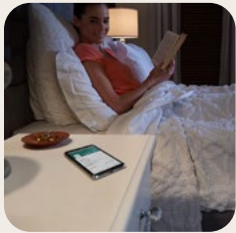

Easy installation built with pros and DIYers in mind

Top to bottom, every LG dishwasher includes features that help save you time and money

LG ThinQ®

ThinQ monitors water supply, drainage, and leakage and will notify you if any issues arise after installation.**