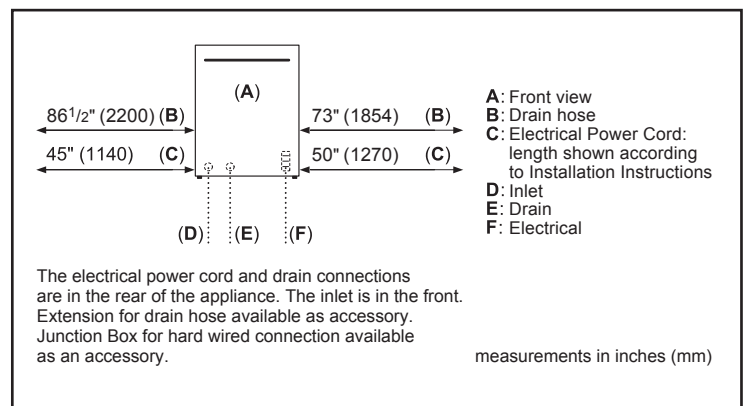

24" Recessed Handle Dishwasher

100 Series – Stainless Steel SHE3AEE5N

Installation Details

Accessories: To purchase Bosch accessories, cleaners & parts please visit www.bosch-home.com/us/store or call 1-800-944-2904 (Mon to Fri 5 am to 6 pm PST, Sat 6 am to 3 pm PST).

Notes: All height, width and depth dimensions are shown in inches. BSH reserves the absolute and unrestricted right to change product materials and specifications, at any time, without notice. Consult the product's installation instructions for final dimensional data and other details prior to making cutout.

Warranties: Please see Use & Care manual or Bosch website for statement of limited warranty.

For more information on our entire line of products, go to www.bosch-home.com/us or call 1-800-944-2904

© BSH Home Appliances Corporation. All rights reserved. Bosch is a registered trademark of Robert Bosch GmbH.