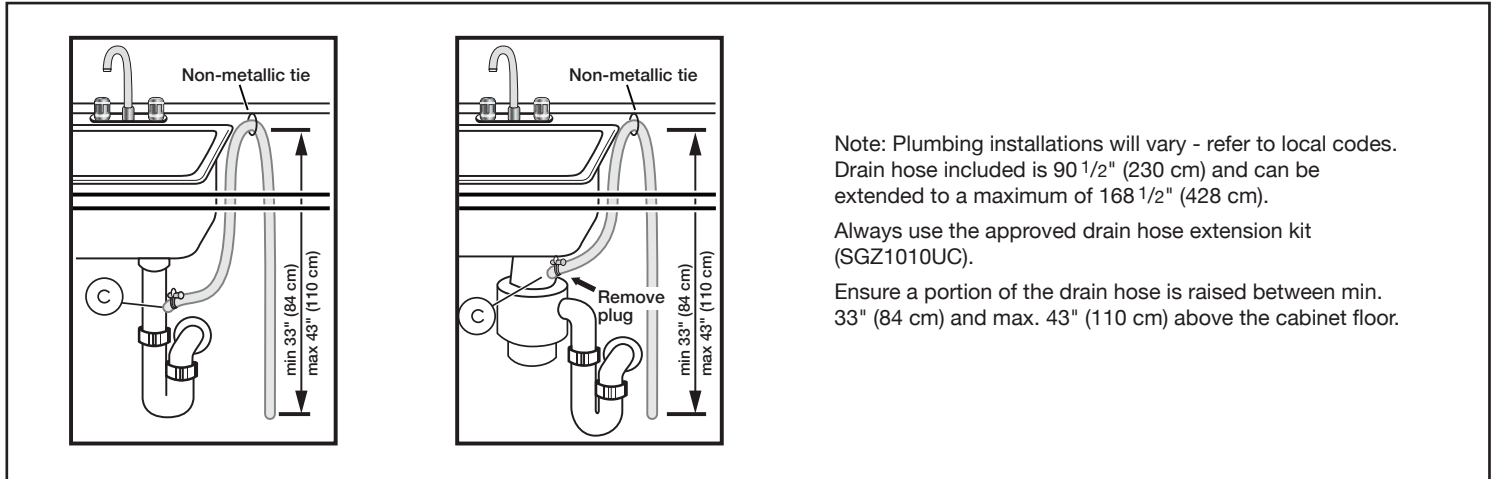

Notes: All height, width and depth dimensions are shown in inches. BSH reserves the absolute and unrestricted right to change product materials and specifications, at any time, without notice. Consult the product's installation instructions for final dimensional data and other details prior to making cutout.

24" Recessed Handle Dishwasher

100 Series – Stainless Steel SHE3AEE5N

BOSCH

Invented for life

Installation Details

Accessories: To purchase Bosch accessories, cleaners & parts please visit www.bosch-home.com/us/store or call 1-800-944-2904 (Mon to Fri 5 am to 6 pm PST, Sat 6 am to 3 pm PST).