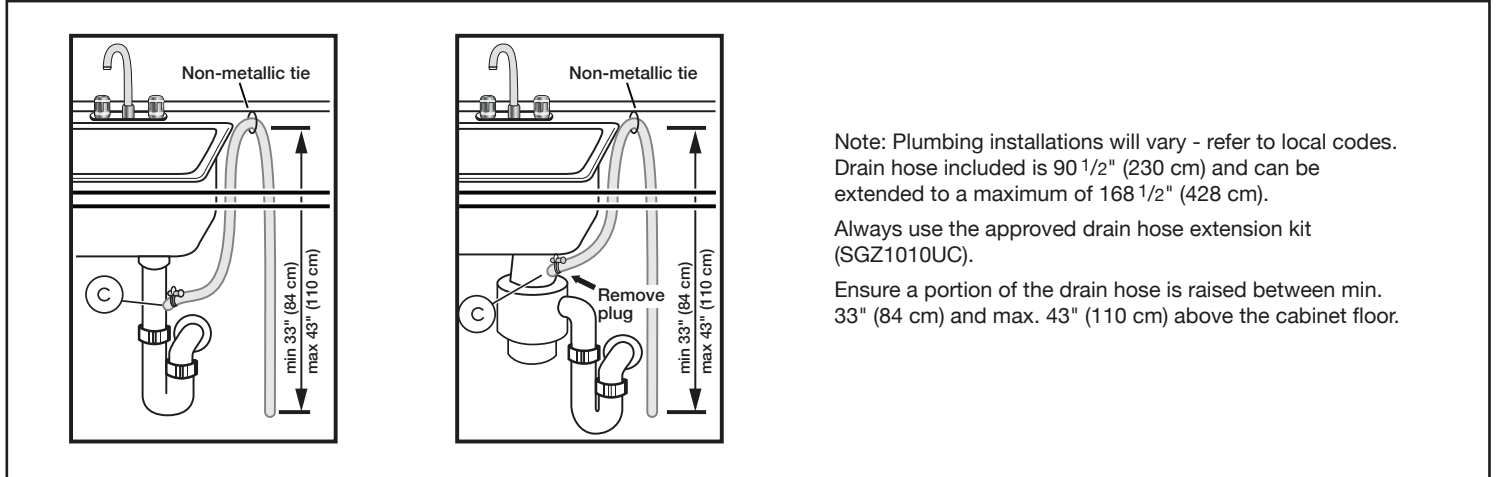

Notes: All height, width and depth dimensions are shown in inches. BSH reserves the absolute and unrestricted right to change product materials and specifications, at any time, without notice. Consult the product's installation instructions for final dimensional data and other details prior to making cutout.

24" Recessed Handle Dishwasher

100 Series Plus – White SHE4AEM2N

BOSCH

Invented for life

Installation Details

Note: Plumbing installations will vary - refer to local codes. Drain hose included is 90 1/2" (230 cm) and can be extended to a maximum of 168 1/2" (428 cm).