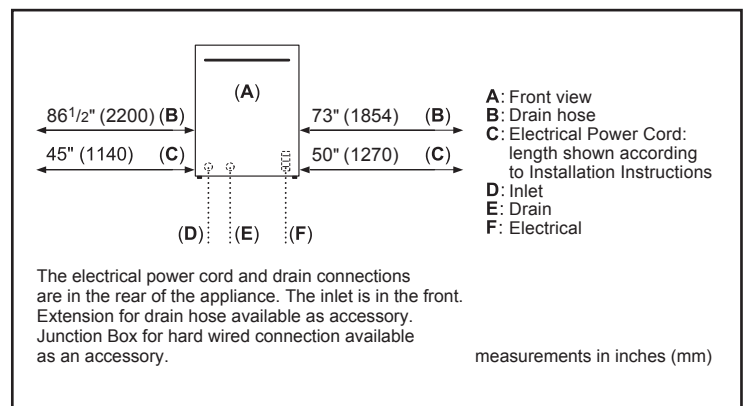

24" Recessed Handle Dishwasher

100 Series Plus – Black SHE4AEM6N

Installation Details

Accessories: To purchase Bosch accessories, cleaners & parts please visit www.bosch-home.com/us/store or call 1-800-944-2904 (Mon to Fri 5 am to 6 pm PST, Sat 6 am to 3 pm PST).

Notes: All height, width and depth dimensions are shown in inches. BSH reserves the absolute and unrestricted right to change product materials and specifications, at any time, without notice. Consult the product's installation instructions for final dimensional data and other details prior to making cutout.

Warranties: Please see Use & Care manual or Bosch website for statement of limited warranty.

For more information on our entire line of products, go to www.bosch-home.com/us or call 1-800-944-2904

© BSH Home Appliances Corporation. All rights reserved. Bosch is a registered trademark of Robert Bosch GmbH.