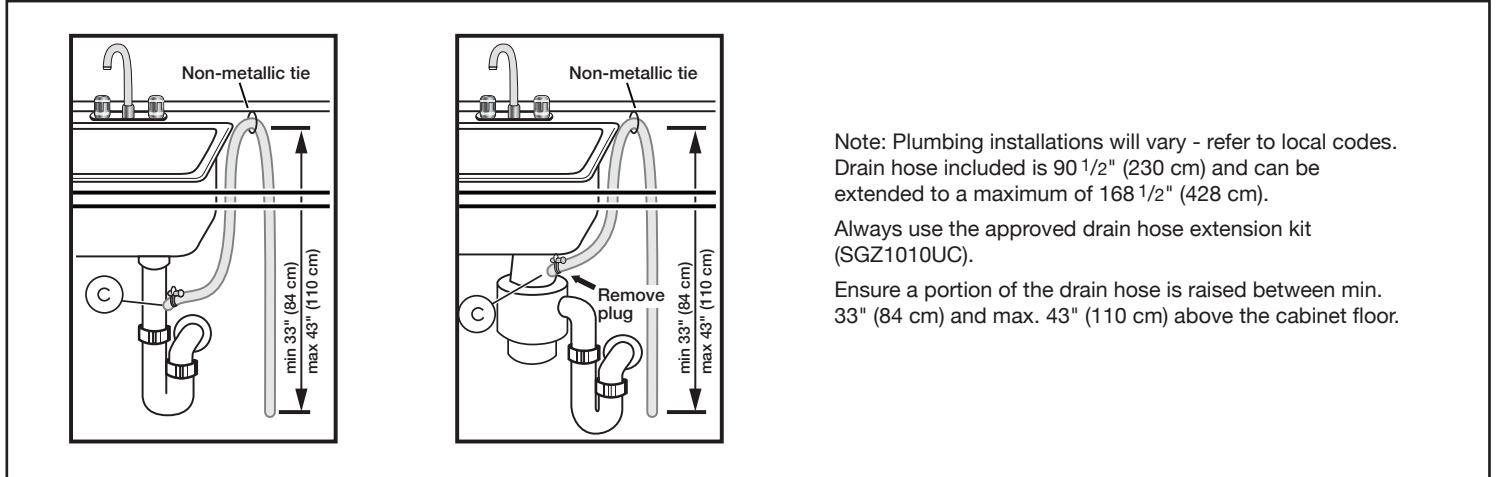

Notes: All height, width and depth dimensions are shown in inches. BSH reserves the absolute and unrestricted right to change product materials and specifications, at any time, without notice. Consult the product's installation instructions for final dimensional data and other details prior to making cutout.

24" Recessed Handle Dishwasher

100 Series Plus – Black SHE4AEM6N

BOSCH

Invented for life

Installation Details

Accessories: To purchase Bosch accessories, cleaners & parts please visit www.bosch-home.com/us/store or call 1-800-944-2904 (Mon to Fri 5 am to 6 pm PST, Sat 6 am to 3 pm PST).