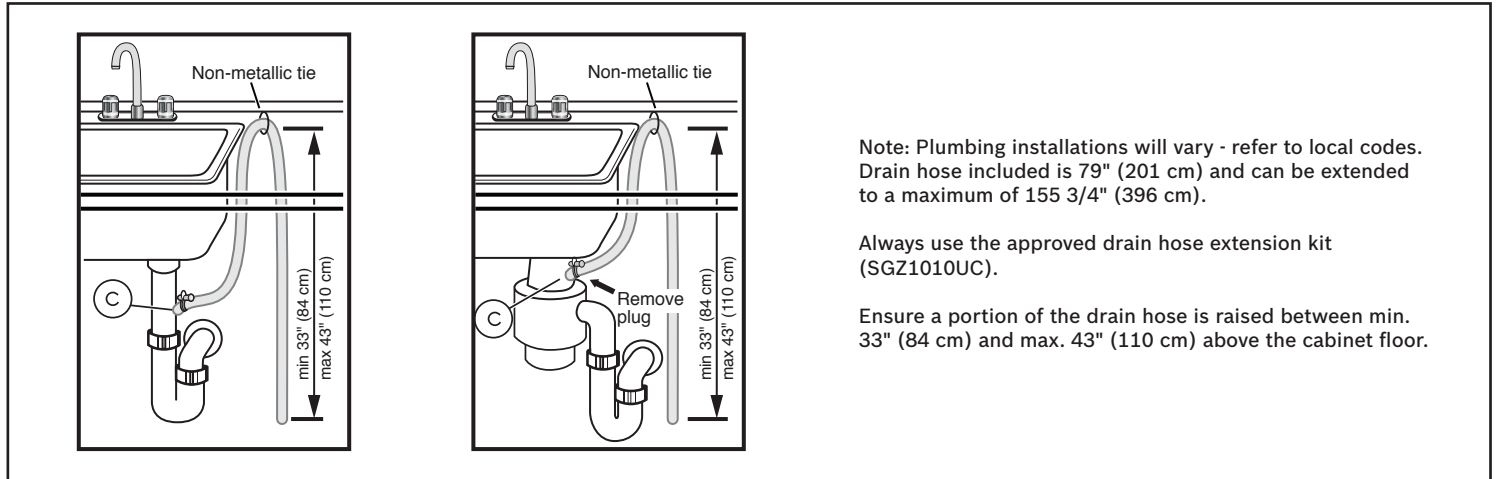

Notes: All height, width and depth dimensions are shown in inches. BSH reserves the absolute and unrestricted right to change product materials and specifications, at any time, without notice. Consult the product's installation instructions for final dimensional data and other details prior to making cutout.

24" Recessed Handle Dishwasher

300 Series – White SHE53C82N

BOSCH

Invented for life

Installation Details

Accessories: To purchase Bosch accessories, cleaners & parts please visit www.bosch-home.com/us/store or call 1-800-944-2904 (Mon to Fri 5 am to 6 pm PST, Sat 6 am to 3 pm PST).