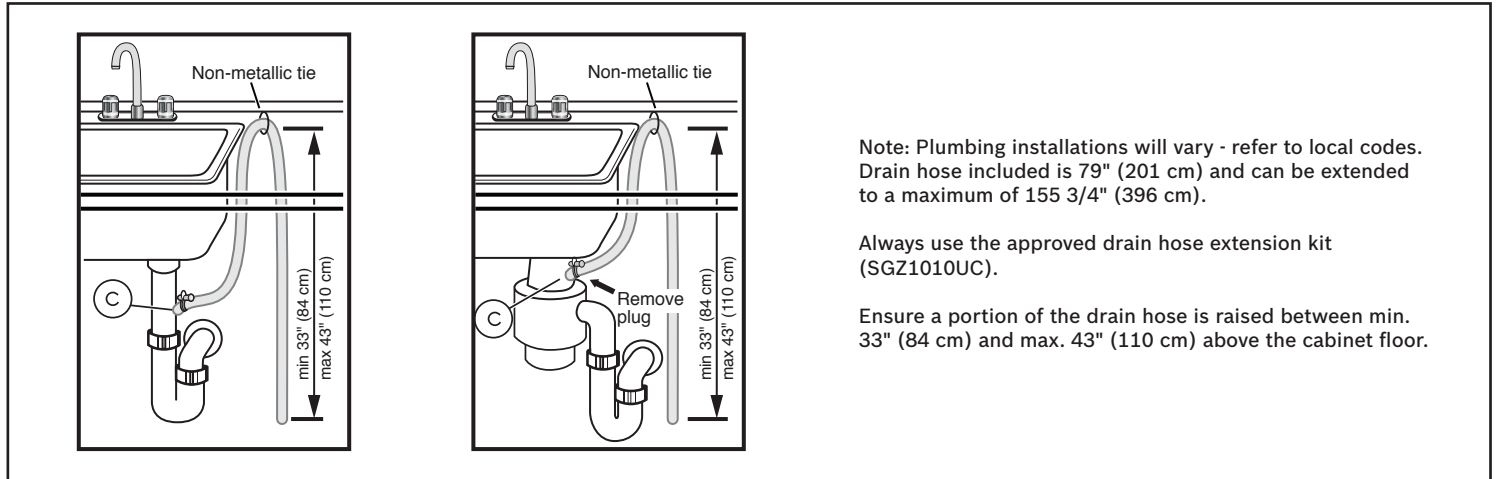

Notes: All height, width and depth dimensions are shown in inches. BSH reserves the absolute and unrestricted right to change product materials and specifications, at any time, without notice. Consult the product's installation instructions for final dimensional data and other details prior to making cutout.

24" Recessed Handle Dishwasher

300 Series – Black SHE53C86N

BOSCH

Invented for life

Installation Details

Accessories: To purchase Bosch accessories, cleaners & parts please visit www.bosch-home.com/us/store or call 1-800-944-2904 (Mon to Fri 5 am to 6 pm PST, Sat 6 am to 3 pm PST).