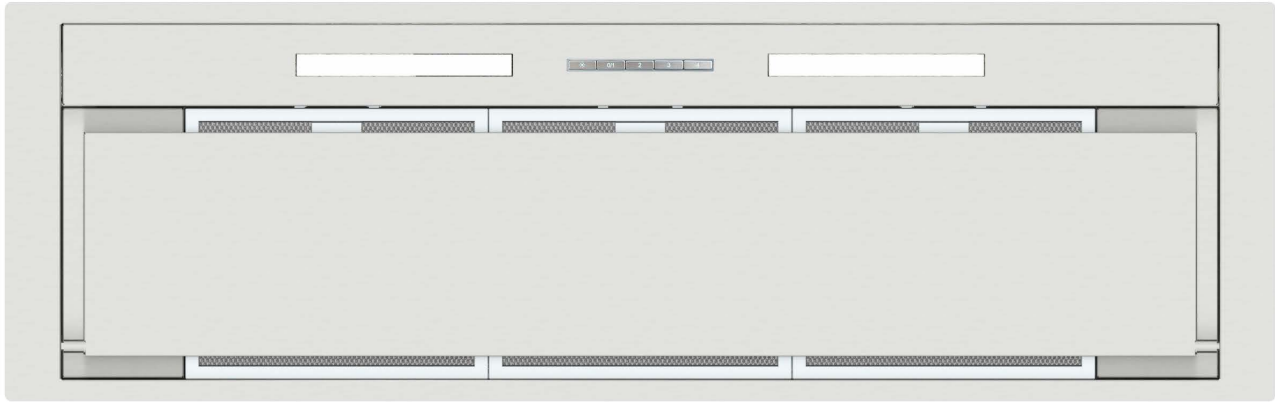

# SAVALO

**RADIANTE**  
Insert Flush Hood

**RADIANTE Model Numbers**

SHIN24U06RA - 24" 600 CFM  
 SHIN30U06RA - 30" 600 CFM  
 SHIN36U06RA - 36" 600 CFM

SHIN30U11RA - 30" 1100 CFM  
 SHIN36U11RA - 36" 1100 CFM  
 SHIN48U11RA - 48" 1100 CFM

**FEATURES**

- Made in Italy
- Stainless-steel construction
- Welded seams
- Hand-finished edges
- Heavy-duty blower
- Mesh grease filters
- Delay shut-off
- Light indicator for grease filter maintenance
- Designed with Easy installation System
- Convertible (external venting or recirculating)
- Light indicator for charcoal filter replacement