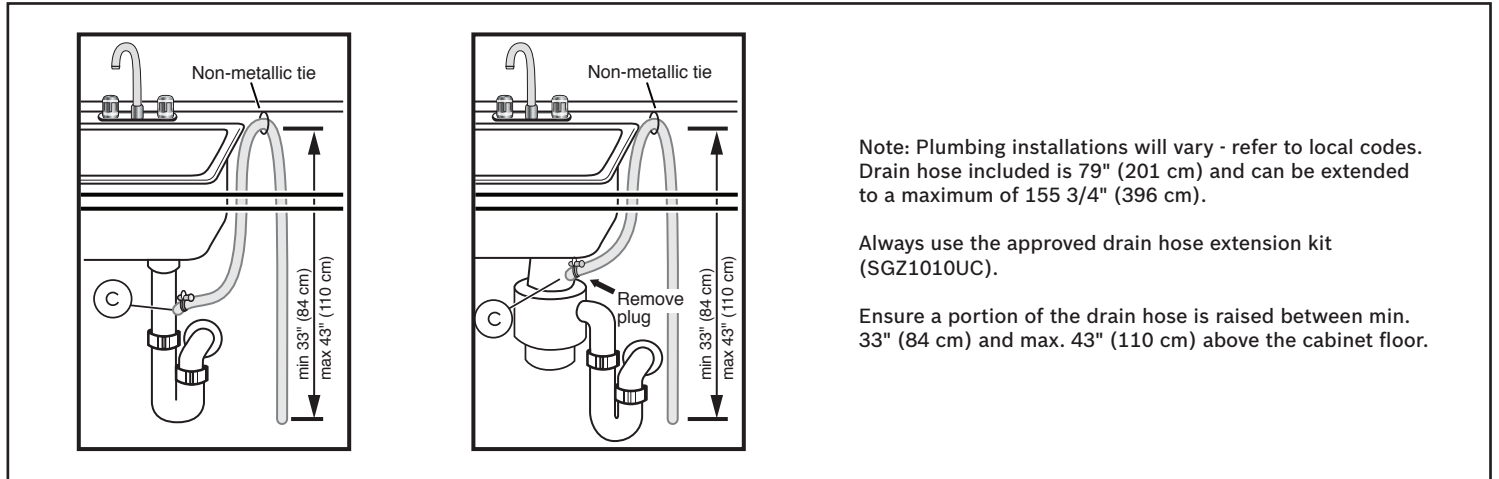

Notes: All height, width and depth dimensions are shown in inches. BSH reserves the absolute and unrestricted right to change product materials and specifications, at any time, without notice. Consult the product's installation instructions for final dimensional data and other details prior to making cutout.

24" Pocket Handle Dishwasher

800 Series – Stainless Steel SHP78CM5N

BOSCH

Invented for life

Installation Details

Accessories: To purchase Bosch accessories, cleaners & parts please visit www.bosch-home.com/us/store or call 1-800-944-2904 (Mon to Fri 5 am to 6 pm PST, Sat 6 am to 3 pm PST).