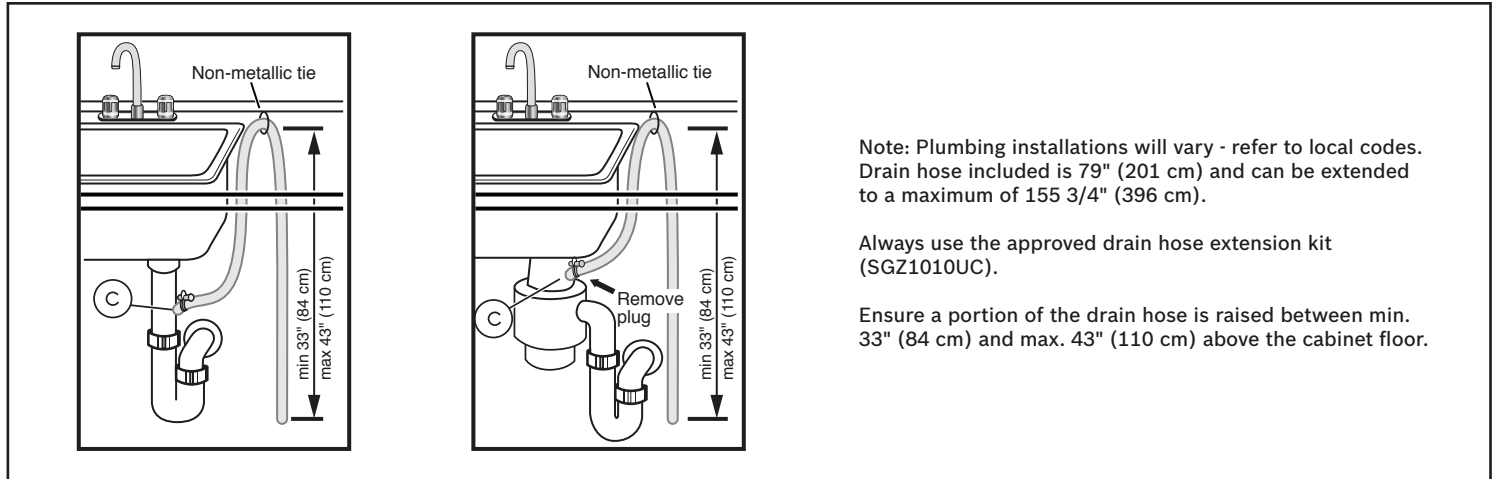

Notes: All height, width and depth dimensions are shown in inches. BSH reserves the absolute and unrestricted right to change product materials and specifications, at any time, without notice. Consult the product's installation instructions for final dimensional data and other details prior to making cutout.

24" Custom Panel Dishwasher

800 Series – Custom Panel SHV78CM3N

BOSCH

Invented for life

Installation Details

Note: Plumbing installations will vary - refer to local codes. Drain hose included is 79" (201 cm) and can be extended to a maximum of 155 3/4" (396 cm).