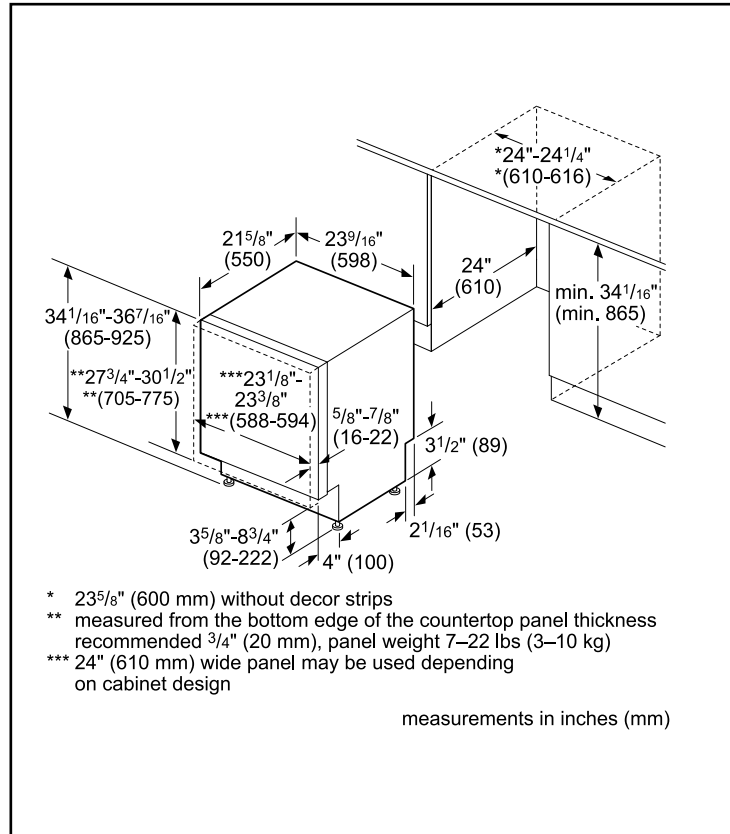

24" Custom Panel Dishwasher

Benchmark Series – Custom Panel SHV89PW73N

BOSCH

Invented for life

Installation Details

Accessories: To purchase Bosch accessories, cleaners & parts please visit www.bosch-home.com/us/store or call 1-800-944-2904 (Mon to Fri 5 am to 6 pm PST, Sat 6 am to 3 pm PST).

Notes: All height, width and depth dimensions are shown in inches. BSH reserves the absolute and unrestricted right to change product materials and specifications, at any time, without notice. Consult the product's installation instructions for final dimensional data and other details prior to making cutout.

Warranties: Please see Use & Care manual or Bosch website for statement of limited warranty.

For more information on our entire line of products, go to www.bosch-home.com/us or call 1-800-944-2904

© BSH Home Appliances Corporation. All rights reserved. Bosch is a registered trademark of Robert Bosch GmbH.